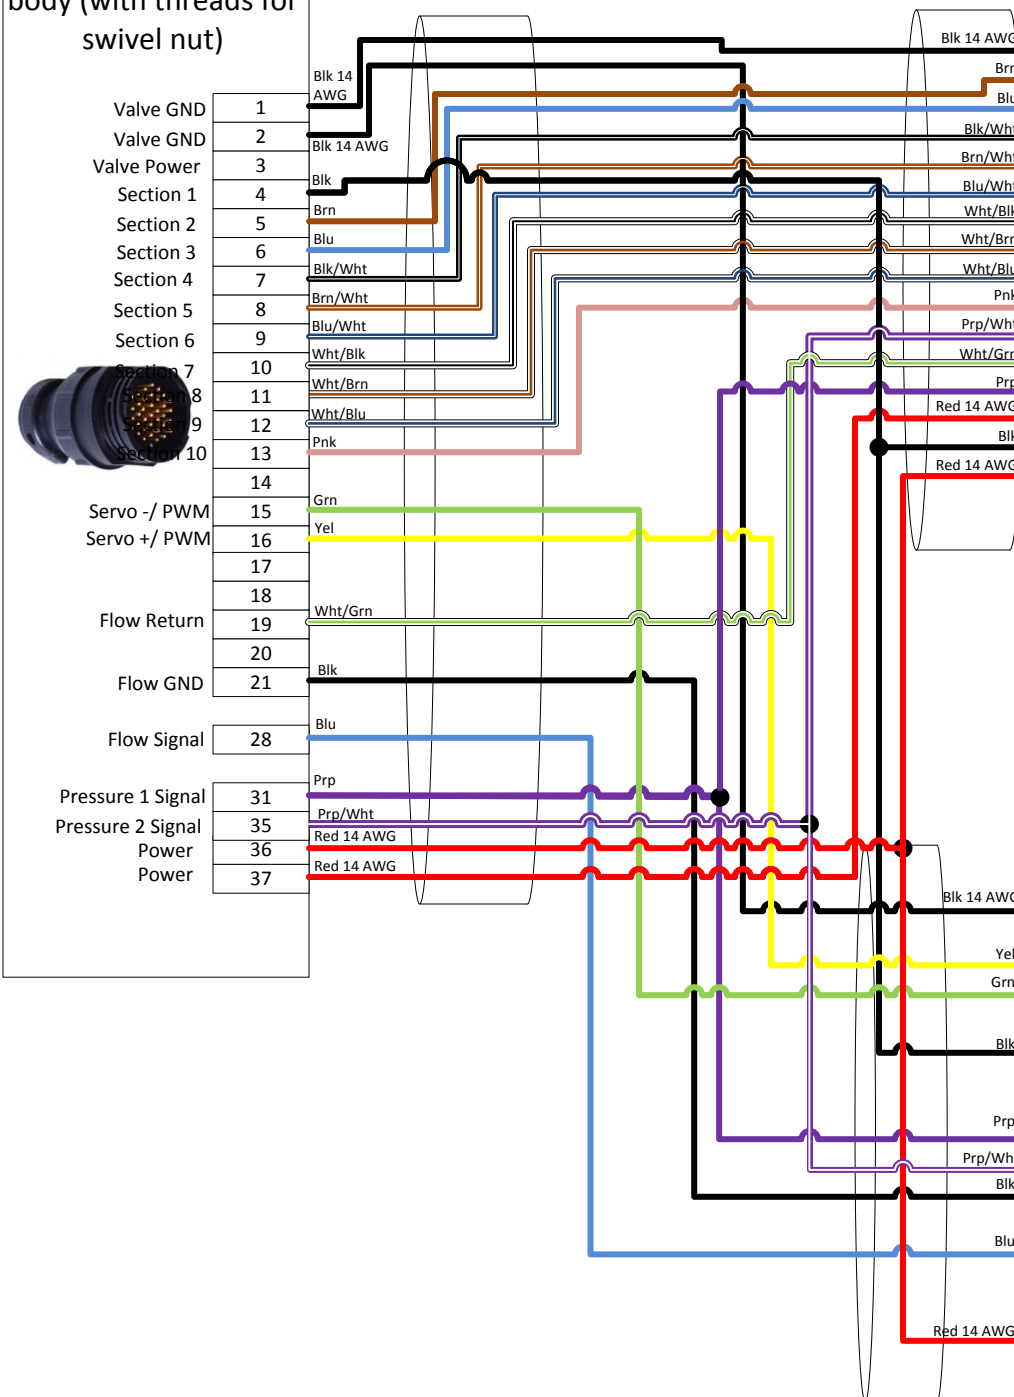

Wire Size: 18 AWG unless otherwise specified

201-215465 Y2

GS2 Adapter Cable – 37 pin to twin 16 pins

Length: 2ft

37 Pin Round – AMP
Male pins in male body (with threads for swivel nut)

Sections

16 Pin Round – AMP
Male pins in male body (with threads for swivel nut)

Attach Dust cover to Connector

Mates with 215466 or 215467

Pump

16 Pin Round – AMP
Female pins in female body (with swivel nut)

Mates with 215223 or 215218

Project:	201-215465 Y2 with 2 pressure and Flow Return	Drawn By:	Dirk Ricker Rev by Mark Wolters
Filename:	GS2 Adapter Cable – 37 pin to twin 16 pins	Date:	9/12/2012 Rev 08/27/13
Copyright 2012-2013 SureFire Ag Systems		Page of Pages	1 of 1