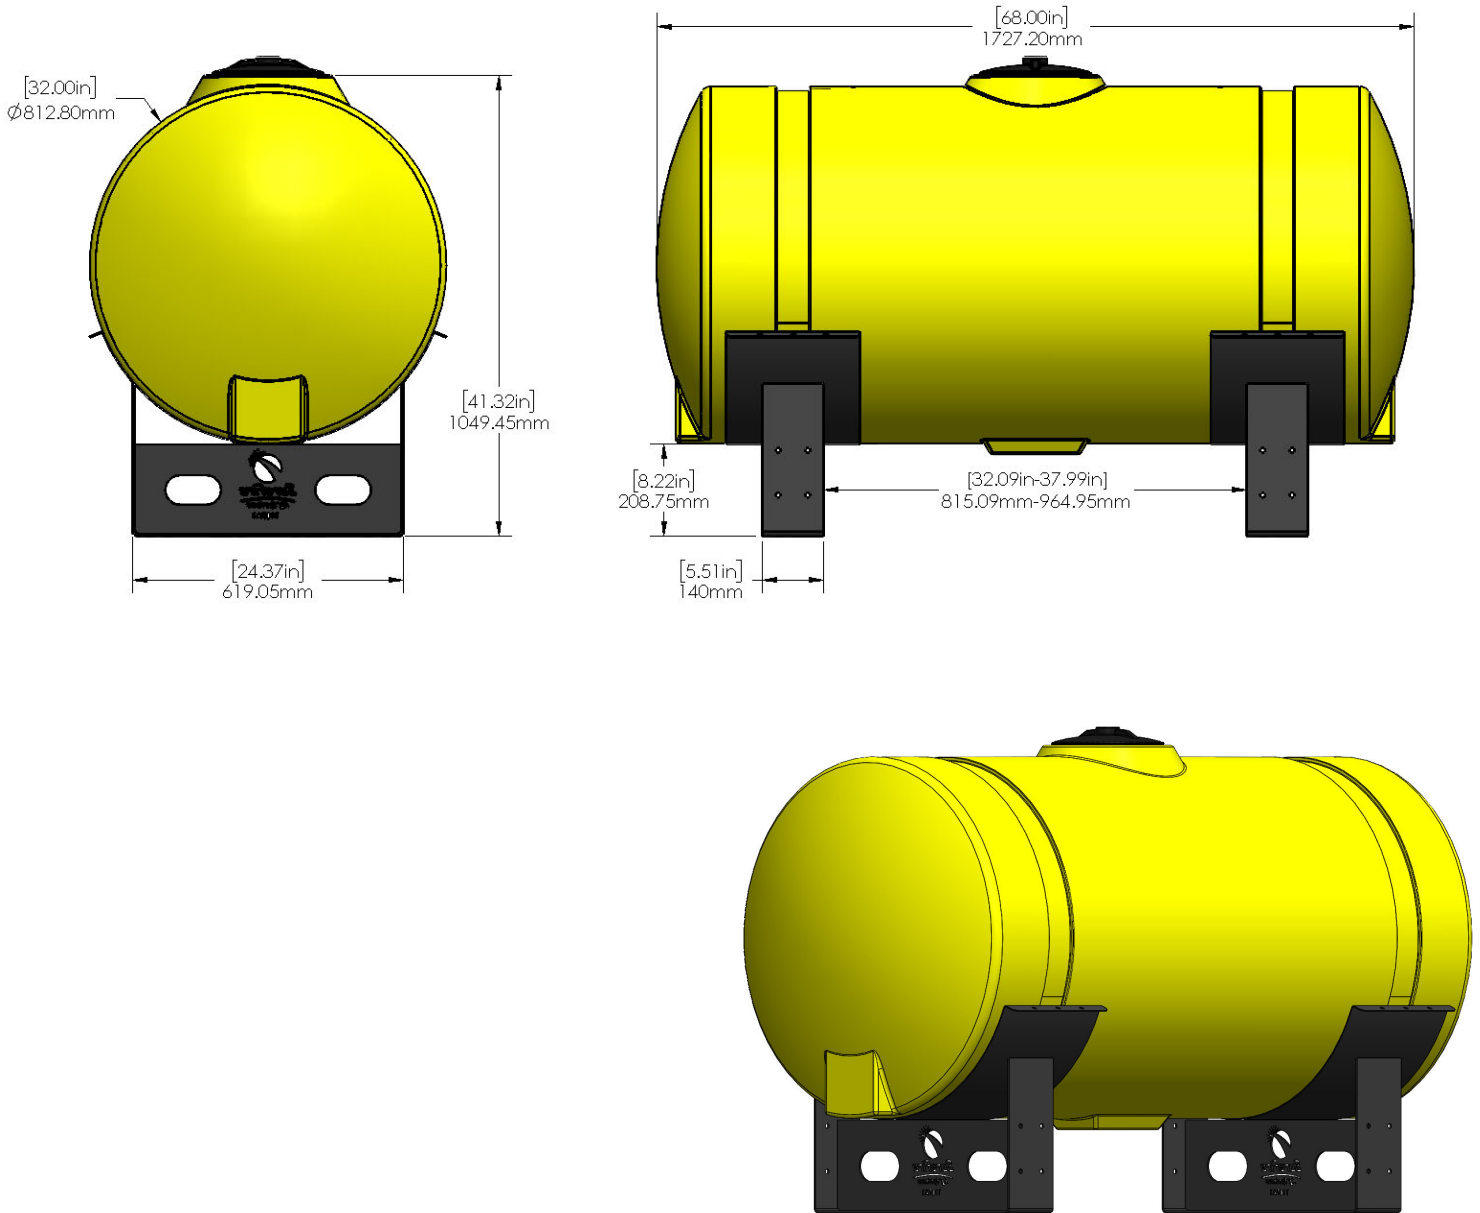

530-00-200200

Yellow 200 Gallon Tank Kit for 32" Tank/ Black Saddles

Instruction Sheet: 396-001600

Part Number	Description
727-02-HZ0200-32-Y	Horizontal Tank - 200 Gal - Yellow
420-1107A1-BK	32" Tank Saddle
525-2055	Tank Strap Kit

*Kit also includes mounting hardware and U-Bolts

Recommended Fill Kits

- 520-00-1015 - 2" Flange Fill kit w/ 1-1/2" Hose
- 520-00-1020 - 2 Tank Fill Kit w/ 1-1/2" Hose