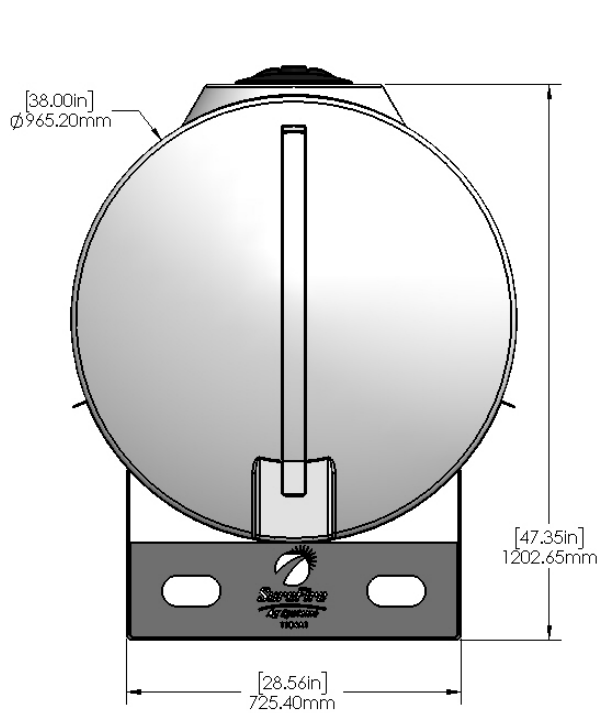

## White 200 Gallon Tank Kit for 38" Tank/ Black Saddles

Instruction Sheet: 396-001610

Part Number	Description
727-02-HZ0200-38-W	Horizontal Tank - 200 Gal - White
420-1104A1-BK	38" Tank Saddle
525-2055	Tank Strap Kit