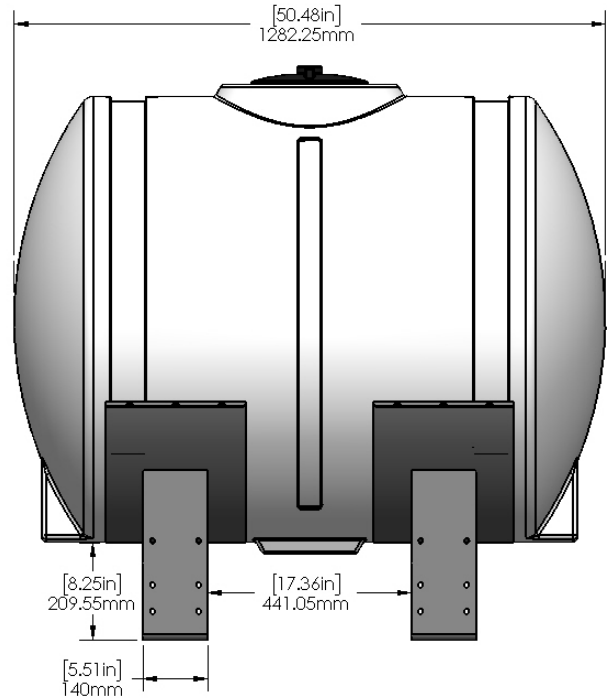

## White 200 Gallon Tank Kit for 38" Tank/ Black Saddles

Instruction Sheet: 396-001610

Part Number	Description
727-02-HZ0200-38-W	Horizontal Tank - 200 Gal - White
420-1104A1-BK	38" Tank Saddle
525-2055	Tank Strap Kit