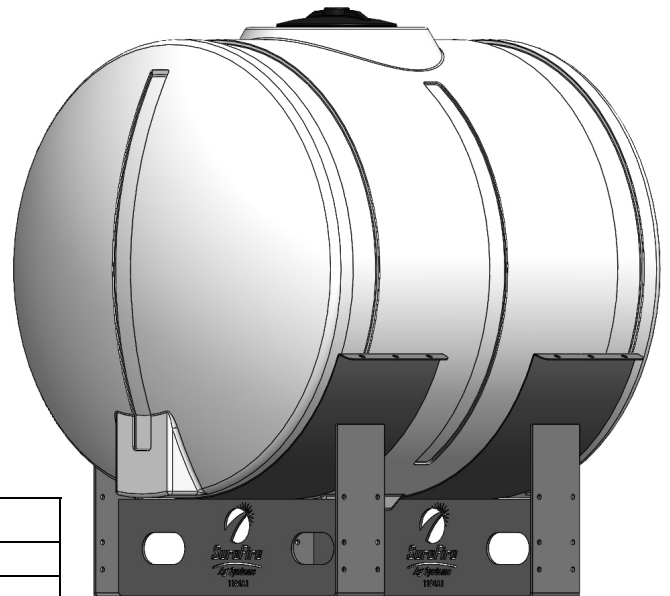

## White 200 Gallon Tank Kit for 38" Tank/ Black Saddles

Instruction Sheet: 396-001610

Part Number	Description
727-02-HZ0200-38-W	Horizontal Tank - 200 Gal - White
420-1104A1-BK	38" Tank Saddle
525-2055	Tank Strap Kit