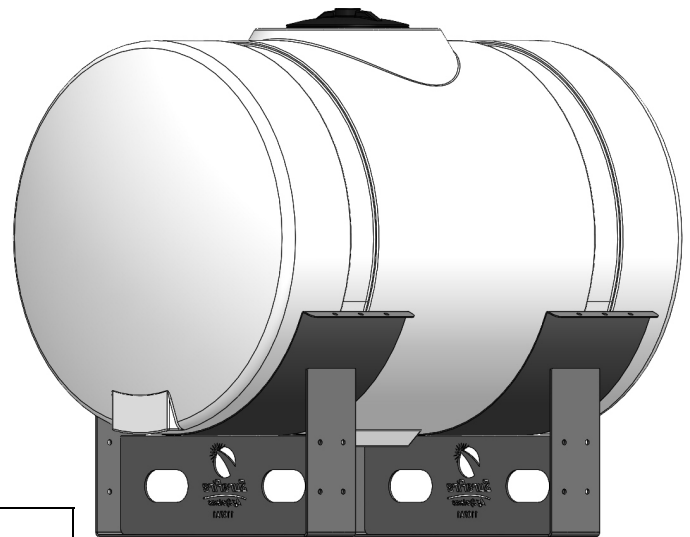

530-00-150100

White 150 Gallon Tank Kit for 32" Tank/ Black Saddles

Instruction Sheet: 396-001600

Part Number	Description
727-02-HZ0150-32-W	Horizontal Tank - 150 Gal - White
420-1107A1-BK	32" Tank Saddle
525-2055	Tank Strap Kit

*Kit also includes mounting hardware and U-Bolts

Recommended Fill Kits

- 520-00-1015 - 2" Flange Fill kit w/ 1-1/2" Hose
- 520-00-1020 - 2 Tank Fill Kit w/ 1-1/2" Hose