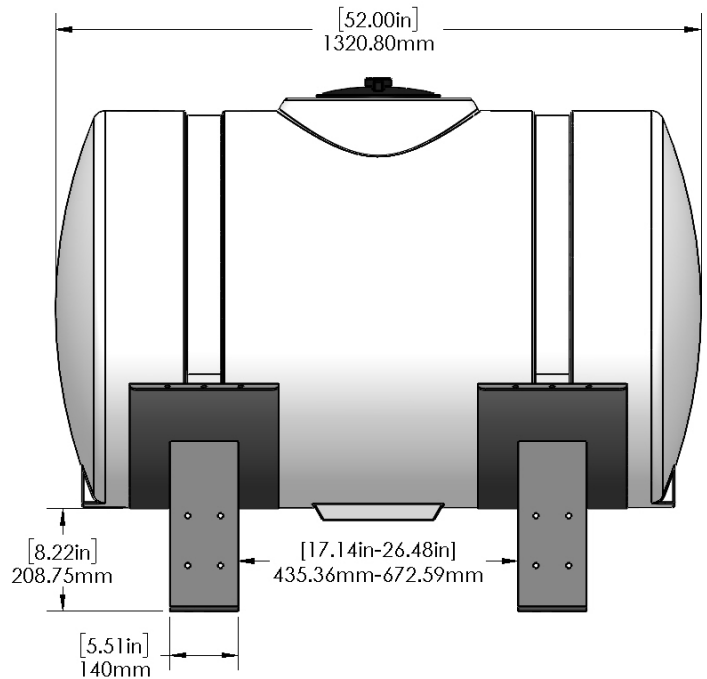

530-00-150100

White 150 Gallon Tank Kit for 32" Tank/ Black Saddles

Instruction Sheet: 396-001600

Part Number	Description
727-02-HZ0150-32-W	Horizontal Tank - 150 Gal - White
420-1107A1-BK	32" Tank Saddle
525-2055	Tank Strap Kit

*Kit also includes mounting hardware and U-Bolts

Recommended Fill Kits

- 520-00-1015 - 2" Flange Fill kit w/ 1-1/2" Hose
- 520-00-1020 - 2 Tank Fill Kit w/ 1-1/2" Hose