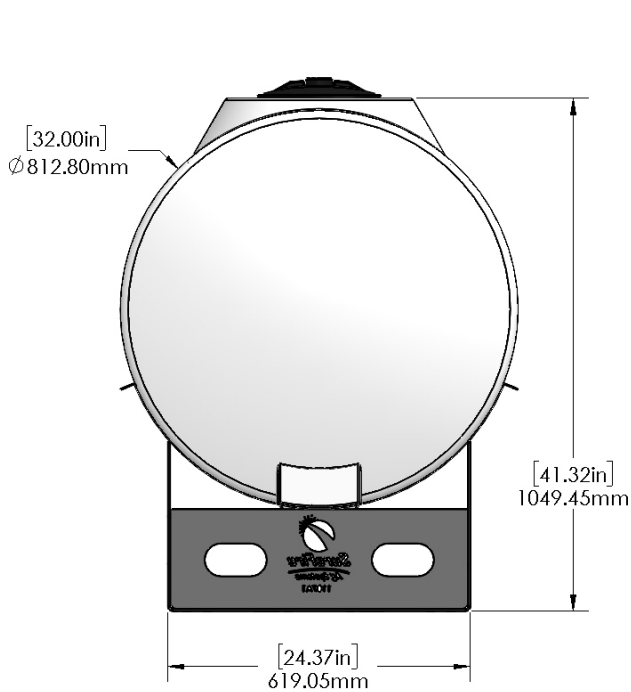

530-00-150100

White 150 Gallon Tank Kit for 32" Tank/ Black Saddles

Instruction Sheet: 396-001600

Part Number	Description
727-02-HZ0150-32-W	Horizontal Tank - 150 Gal - White
420-1107A1-BK	32" Tank Saddle
525-2055	Tank Strap Kit

*Kit also includes mounting hardware and U-Bolts

Recommended Fill Kits

- 520-00-1015 - 2" Flange Fill kit w/ 1-1/2" Hose
- 520-00-1020 - 2 Tank Fill Kit w/ 1-1/2" Hose