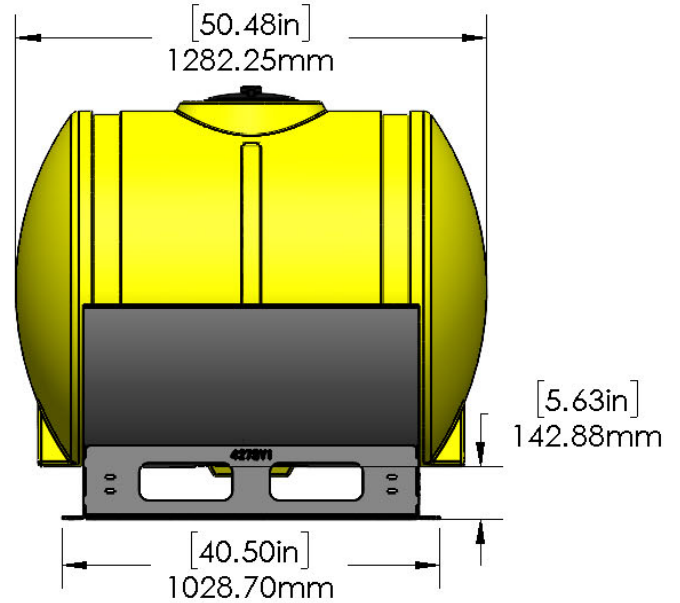

530-00-100200

Universal 200 Gallon Yellow Elliptical Tank Kit

Instruction Sheet: N/A

Part Number	Description
727-02-HZ0200-38-Y	Horizontal Tank - 200 Gal - Yellow
421-4279Y1-BK	200 Gallon 38" Diameter Tank Cradle