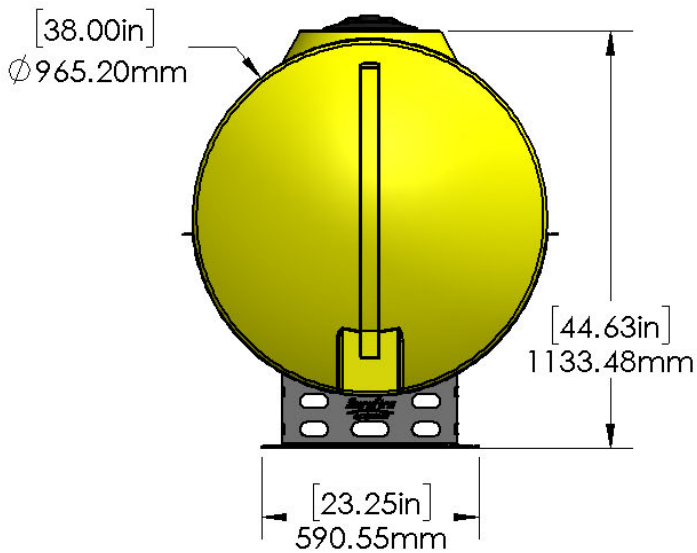

530-00-100200

Universal 200 Gallon Yellow Elliptical Tank Kit

Instruction Sheet: N/A

Part Number	Description
727-02-HZ0200-38-Y	Horizontal Tank - 200 Gal - Yellow
421-4279Y1-BK	200 Gallon 38" Diameter Tank Cradle