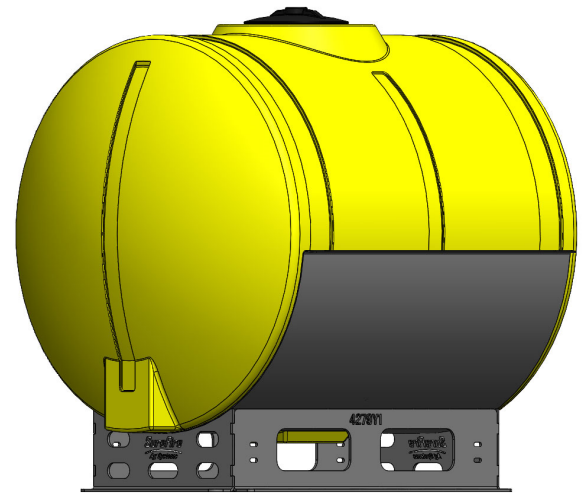

530-00-100200

Universal 200 Gallon Yellow Elliptical Tank Kit

Instruction Sheet: N/A

Part Number	Description
727-02-HZ0200-38-Y	Horizontal Tank - 200 Gal - Yellow
421-4279Y1-BK	200 Gallon 38" Diameter Tank Cradle