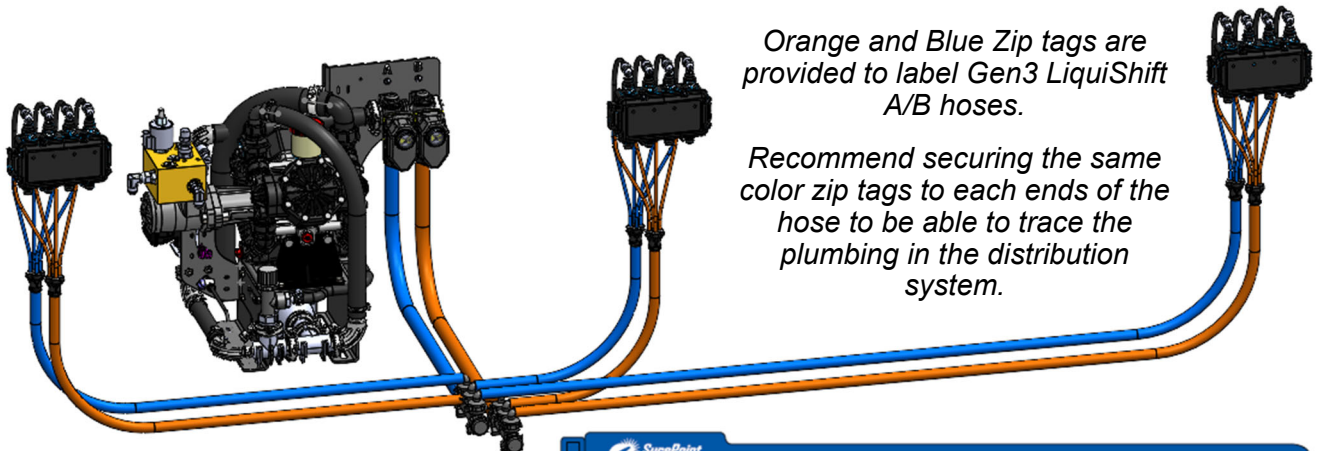

396-6367Y1

353-ZT07LS Ziptag Kit Installation Instructions

Orange and Blue Zip tags are provided to label Gen3 LiquiShift A/B hoses.

Recommend securing the same color zip tags to each ends of the hose to be able to trace the plumbing in the distribution system.