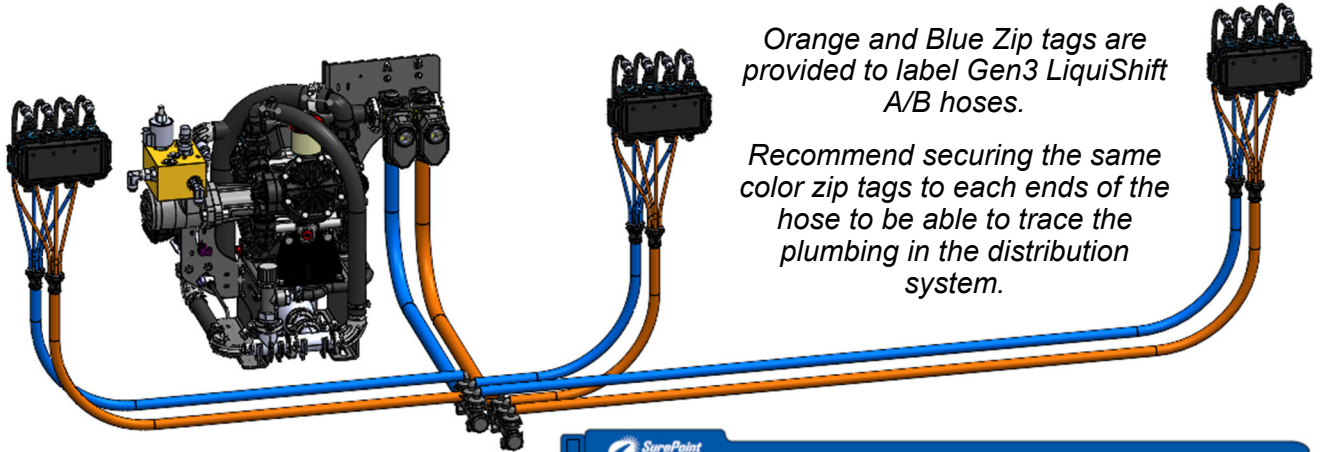

396-6367Y1

353-ZT07LS Ziptag Kit Installation Instructions

Orange and Blue Zip tags are provided to label Gen3 LiquiShift A/B hoses.

Recommend securing the same color zip tags to each ends of the hose to be able to trace the plumbing in the distribution system.