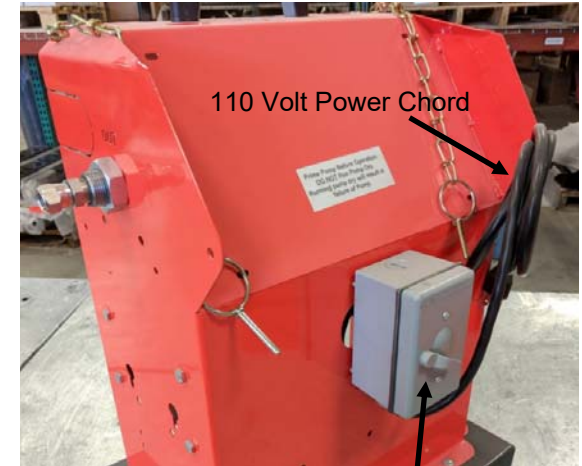

Manual High Pressure
SureBatch
(See page 3)

Inlet Plumbing Hose Kit
(See page 4)

Discharge Hose Kit
(See page 5)

Manual High Pressure SureBatch Parts List

3/4" Strainer Assembly
PN: 521-06-3704Y1

SS Braided Hose
PN: 283-01-038-06FPT

1/2" AG200 Hose—2 feet
PN: 280-050-AG200

400 PSI Pressure Gauge
PN: 137-LFG400-BM

Check Valve
PN: 136-01-C600SS

3/8" MPT x #6 JIC Swivel Fitting
PN: 161-09-6MP-6FJX

115VAC Motor
PN: 210-3413Y1

Procon Metal Clamp
PN: 352-01-1113

Procon Pump—1.16 GPM
PN: 290-12-103A070R3

110 Volt Power Chord

ON/OFF Switch

Inlet Plumbing Kit Parts List

Inlet Plumbing Kit Parts List

3/8" x 20' Hose (Male JIC)
PN: 283-038-06MJIC

Plumb to SureBatch Discharge