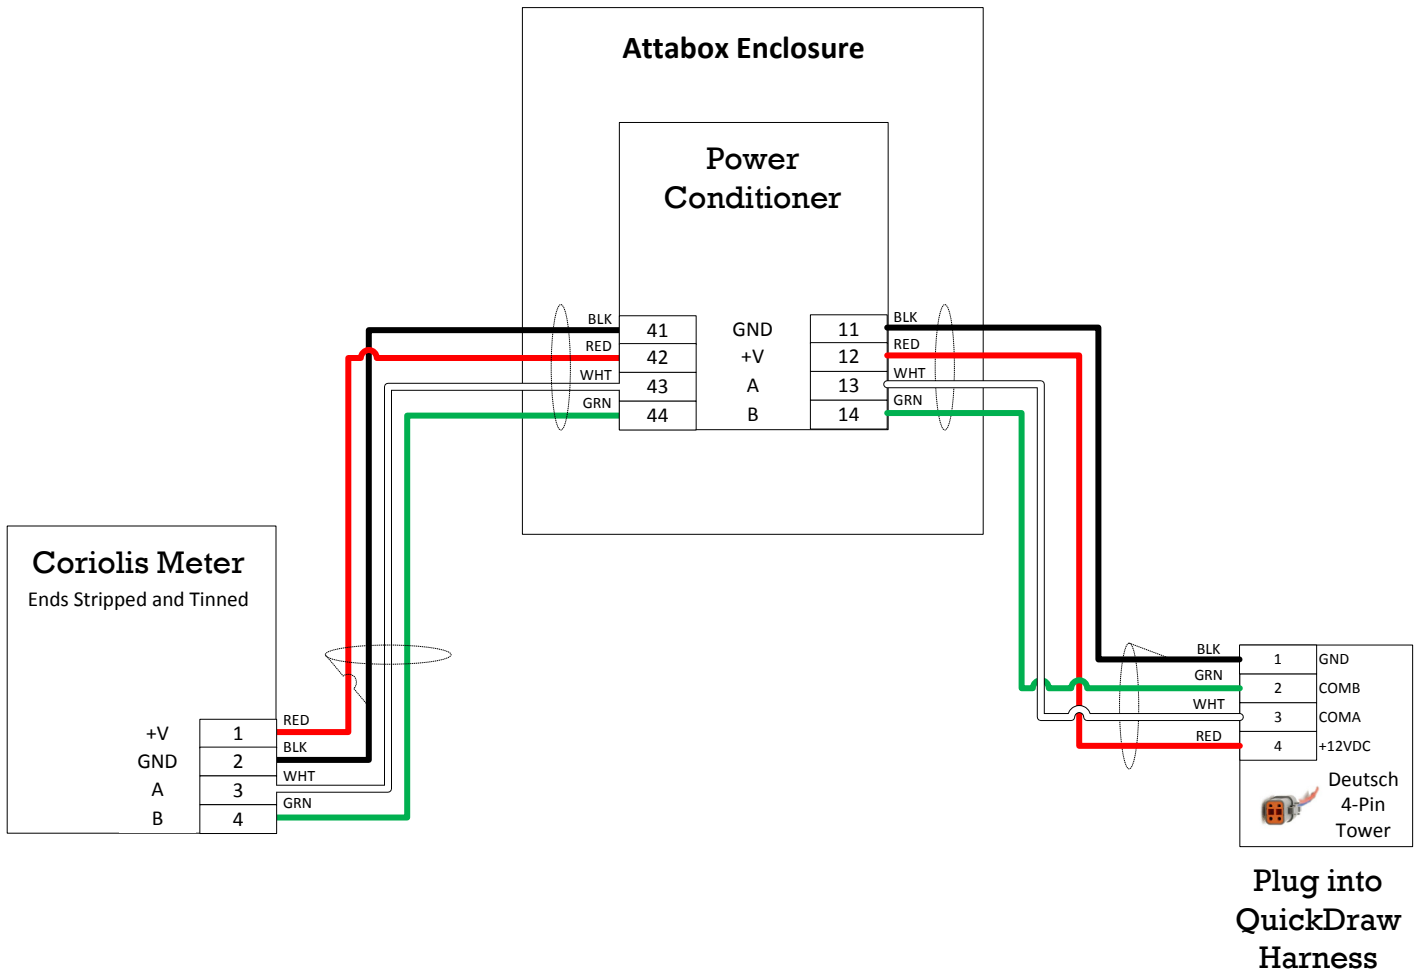

# 396-2734Y1 Coriolis Wiring Overview

	Part No:	396-2734Y1	Drawn By:	Albert E. Popp		
	Description:	Coriolis Wiring Overview	Last Edit Date:	9/30/2014 5:17:18 PM	Revision	A
	Copyright 2014 SureFire Ag Systems, Reproduction or other use of drawing without express written permission from SureFire Ag Systems is forbidden			Page of Pages	1	of