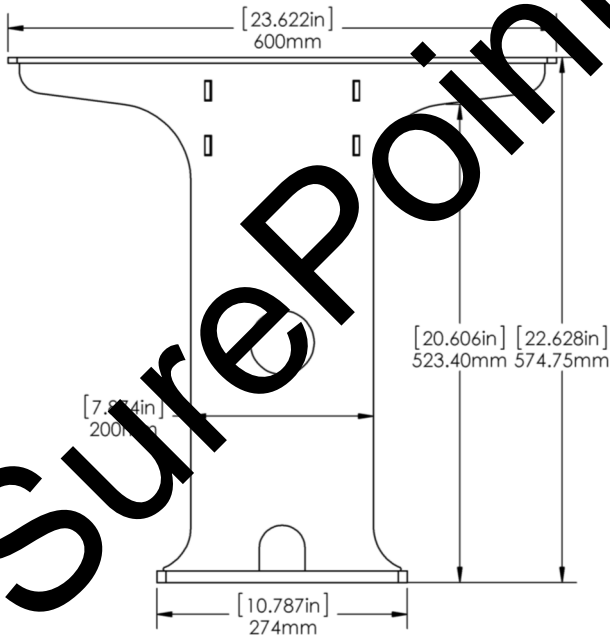

Optional Items that may be suggested for this equipment .

Kit Description:

6" Pedestal Kit for Saddles

Kit Numbers:

526-02-200275 (Black)

526-02-200280 (Green)

Kit Description:

16" Pedestal Kit for Saddles

Kit Numbers:

526-02-200300 (Black)

526-02-200305 (Green)

Kit Description:

22-5/8" Pedestal Kit for Saddles

Kit Numbers:

526-02-200350 (Black)

526-02-200355 (Green)