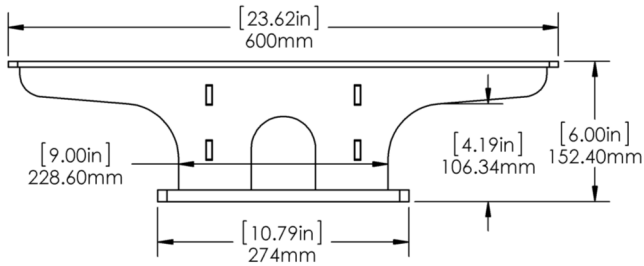

Optional Items that may be suggested for this equipment .

Kit Description:

6" Pedestal Kit for Saddles

Kit Numbers:

526-02-200275 (Black)

526-02-200280 (Green)

Kit Description:

16" Pedestal Kit for Saddles

Kit Numbers:

526-02-200300 (Black)

526-02-200305 (Green)

Kit Description:

22-5/8" Pedestal Kit for Saddles

Kit Numbers:

526-02-200350 (Black)

526-02-200355 (Green)