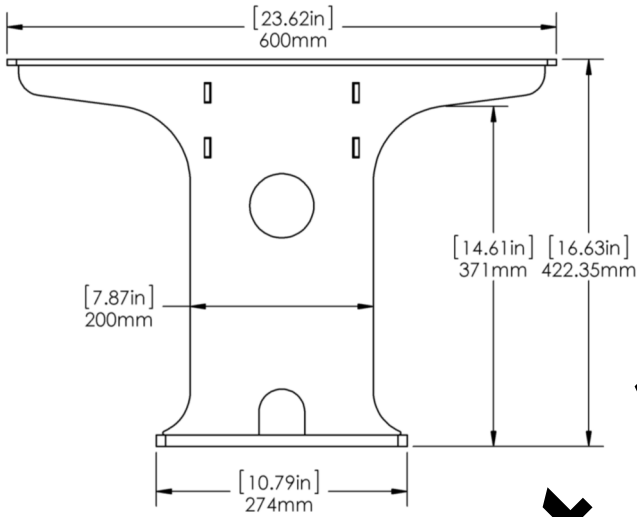

Optional Items that may be suggested for this equipment .

Kit Description:

6" Pedestal Kit for Saddles

Kit Numbers:

526-02-200275 (Black)

526-02-200280 (Green)

Kit Description:

16" Pedestal Kit for Saddles

Kit Numbers:

526-02-200300 (Black)

526-02-200305 (Green)

Kit Description:

22-5/8" Pedestal Kit for Saddles

Kit Numbers:

526-02-200350 (Black)

526-02-200355 (Green)