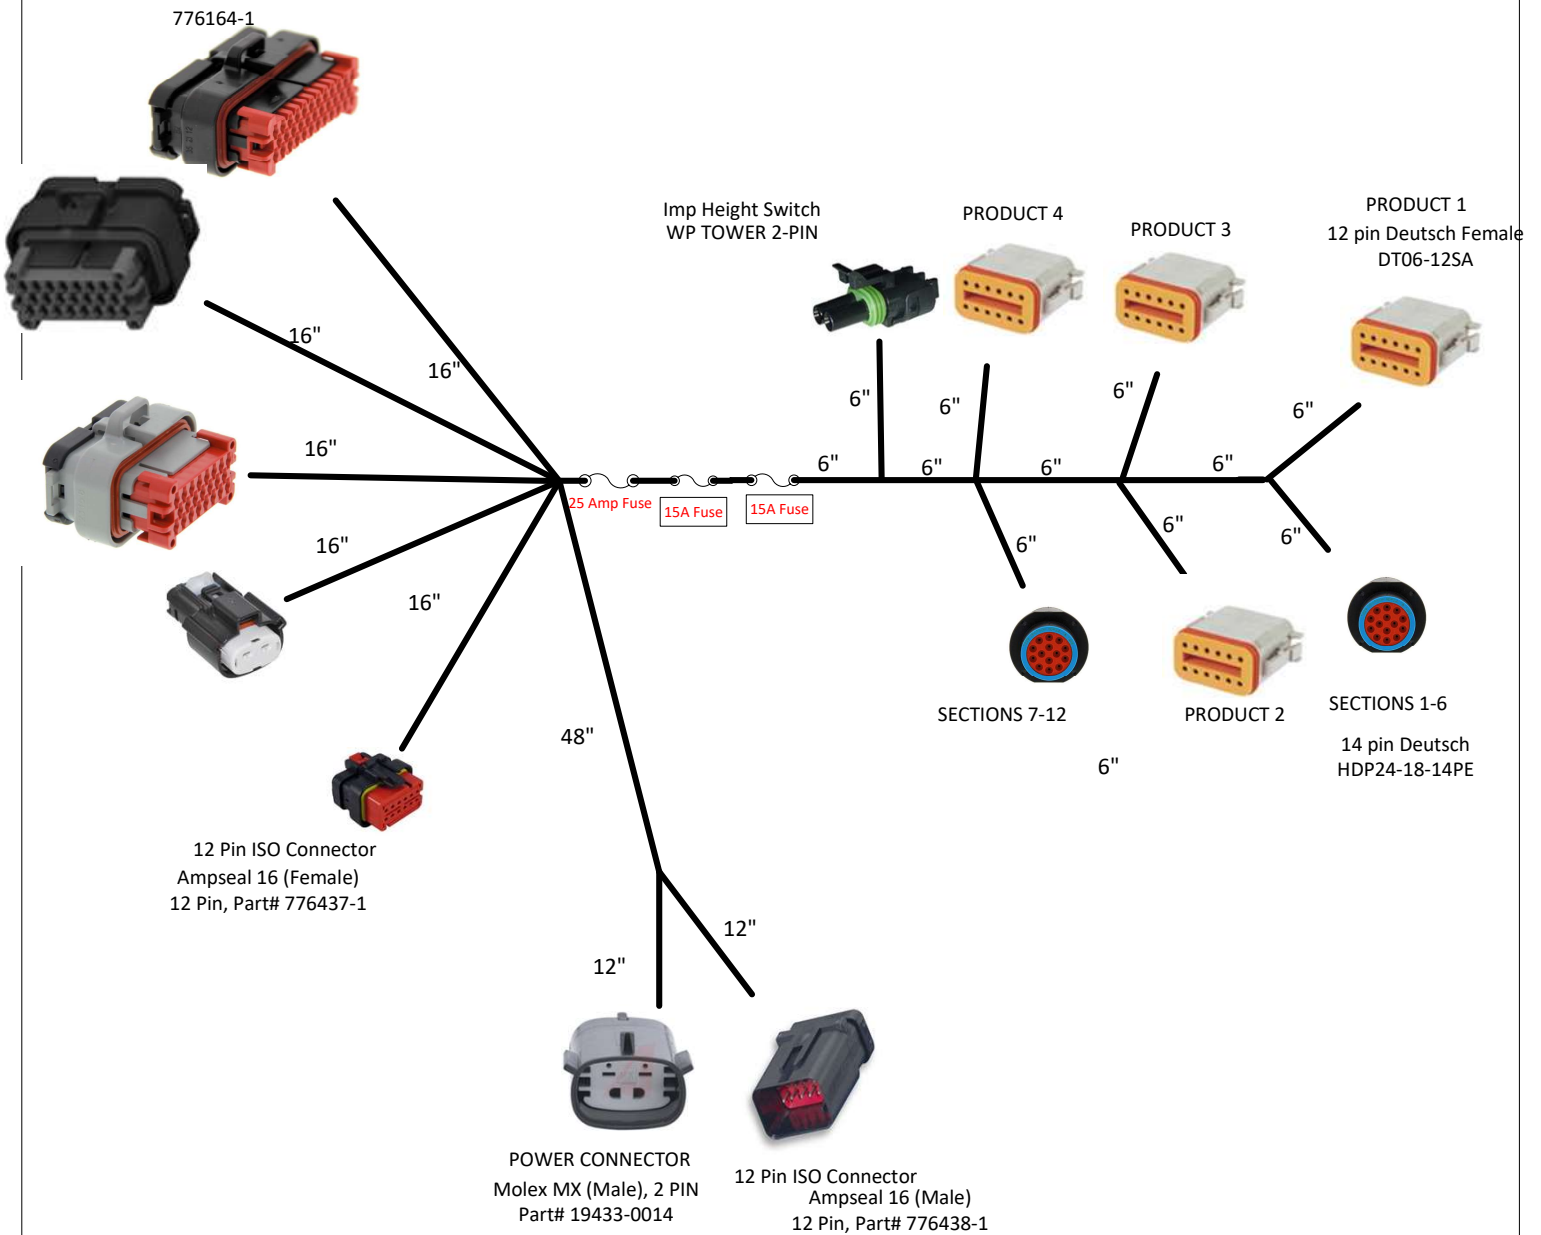

213-00-3499Y1

ECU Direct to 4 products

213-00-3499Y1

ECU Direct to 4 products

	Part No:	213-00-3499Y1	Drawn By:	Mark Wolters		
	Description:	ECU Direct to 4 products	Last Edit Date:	11/6/2017	Revision	A-01
	Copyright 2016 SureFire Ag Systems, Reproduction or other use of drawing without express written permission from SureFire Ag Systems is forbidden			Page of Pages	2	of

12 Pin ISO Connector Ampseal 16 (Female) 12 Pin, Part# 776437-1	
1	ECU GND
2	ECU Power
3	GND
4	ISO CAN Hi
5	
6	Master Switch
7	
8	12 V Batt
9	Power
10	ISO CAN Lo
11	
12	

POWER CONNECTOR Molex MX (Female), 2 PIN Part# 19432-0014	
1	HC GND
2	HC PWR

Imp Height Switch WP TOWER 2-PIN	
A	Imp H Sw
B	SV Pow

	Part No:	213-00-3499Y1	Drawn By:	Mark Wolters		
	Description:	ECU Direct to 4 products		Last Edit Date:	11/6/2017	Revision: A-01
	Copyright 2016 SureFire Ag Systems, Reproduction or other use of drawing without express written permission from SureFire Ag Systems is forbidden				Page of Pages	3 of 4

213-00-3499Y1

ECU Direct to 4 products

	Part No:	213-00-3499Y1	Drawn By:	Mark Wolters			
	Description:	ECU Direct to 4 products		Last Edit Date:	11/6/2017	Revision	A-01
	Copyright 2016 SureFire Ag Systems, Reproduction or other use of drawing without express written permission from SureFire Ag Systems is forbidden				Page of Pages	4	of