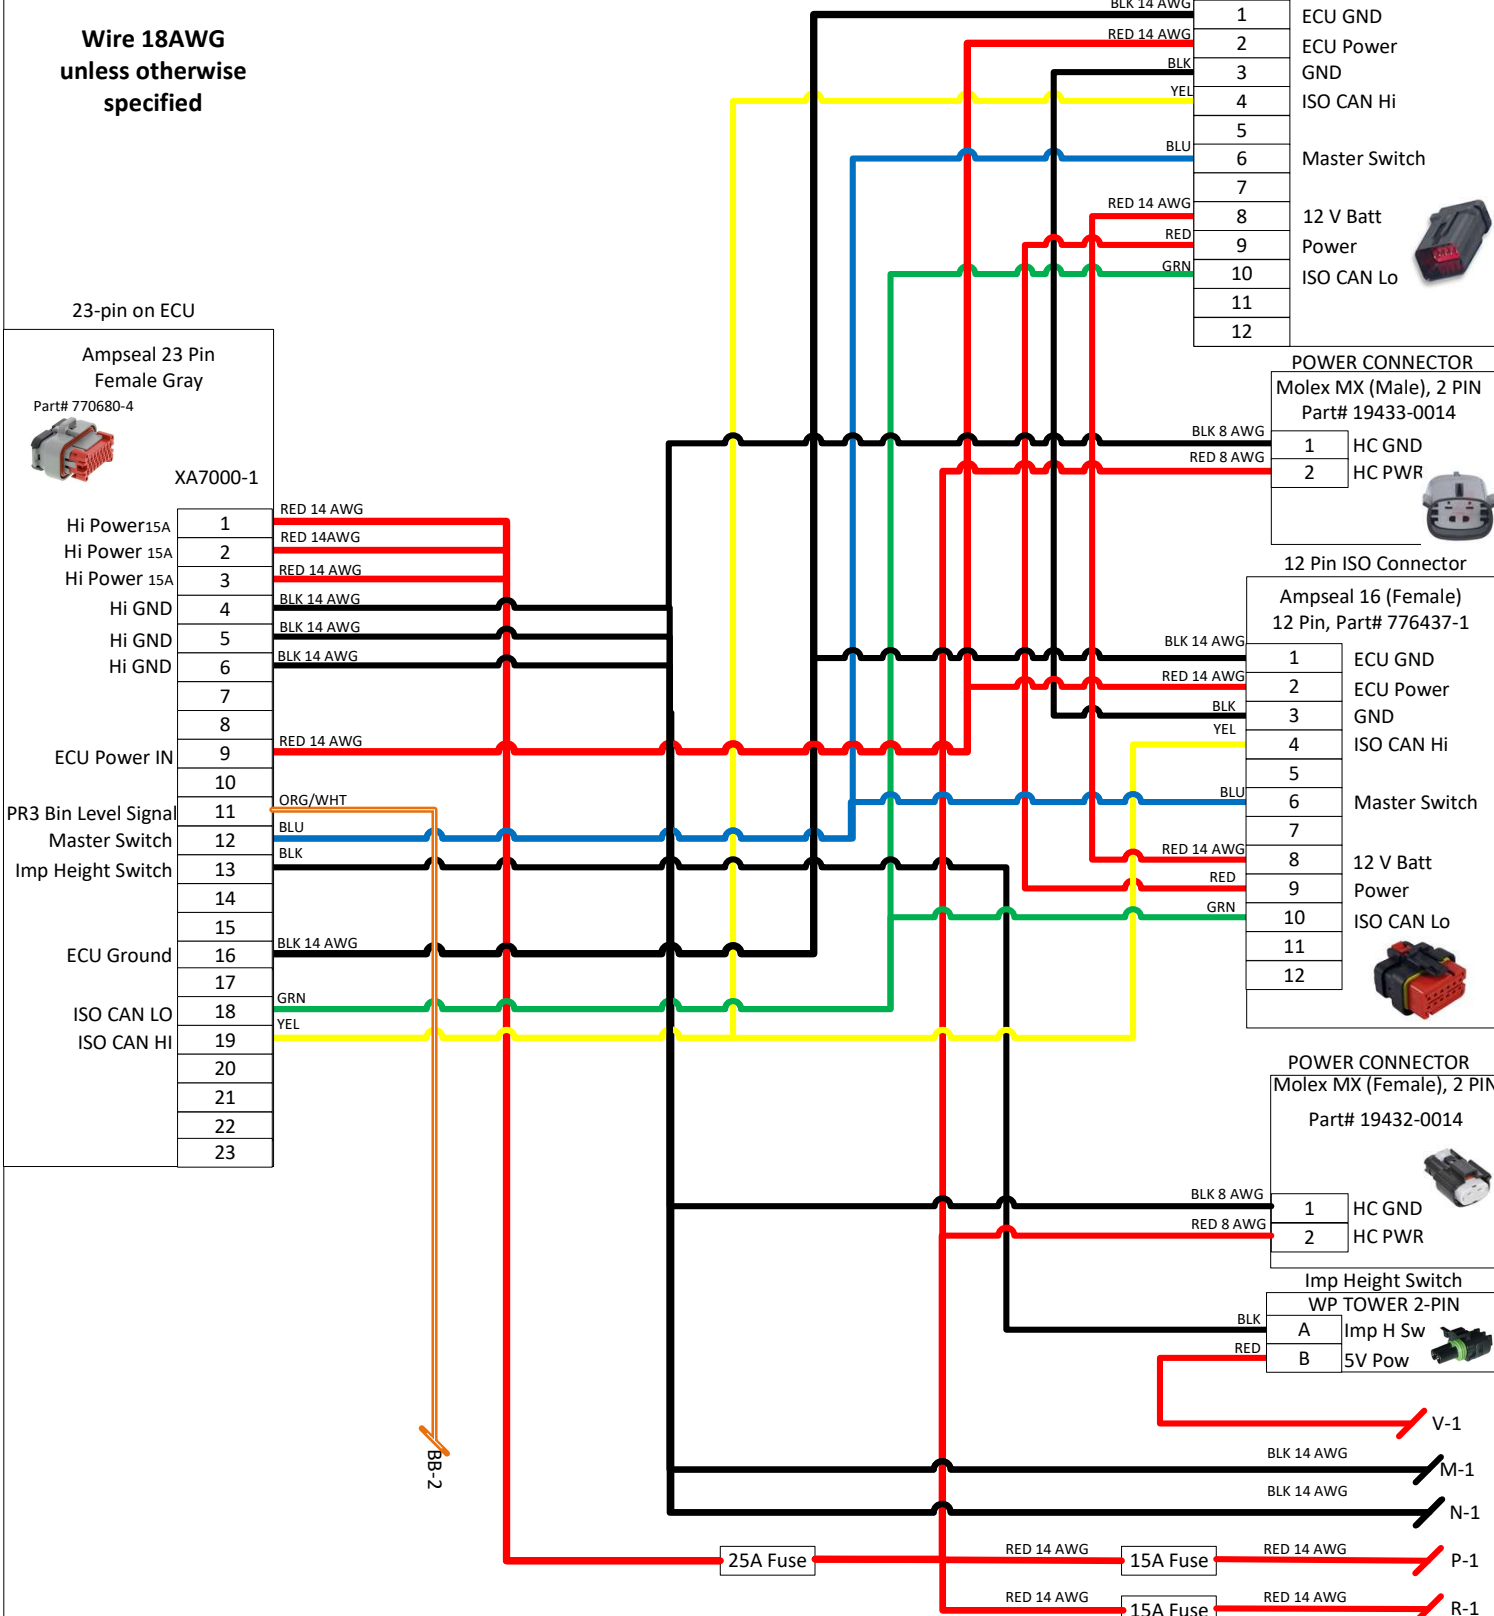

213-00-3499Y1

ECU Direct to 4 products

Wire 18AWG unless otherwise specified

23-pin on ECU

Ampseal 23 Pin Female Gray
Part# 770680-4

XA7000-1

Hi Power15A	1	RED 14 AWG
Hi Power 15A	2	RED 14AWG
Hi Power 15A	3	RED 14 AWG
Hi GND	4	BLK 14 AWG
Hi GND	5	BLK 14 AWG
Hi GND	6	BLK 14 AWG
	7	
ECU Power IN	9	RED 14 AWG
	10	
PR3 Bin Level Signal	11	ORG/WHT
Master Switch	12	BLU
Imp Height Switch	13	BLK
	14	
ECU Ground	16	BLK 14 AWG
	17	
ISO CAN LO	18	GRN
ISO CAN HI	19	YEL
	20	
	21	
	22	
	23	

Ampseal 16 (Male) 12 Pin, Part# 776438-1	
1	ECU GND
2	ECU Power
3	GND
4	ISO CAN Hi
5	
6	Master Switch
7	
8	12 V Batt
9	Power
10	ISO CAN Lo
11	
12	

POWER CONNECTOR Molex MX (Male), 2 PIN Part# 19433-0014	
1	HC GND
2	HC PWR

12 Pin ISO Connector Ampseal 16 (Female) 12 Pin, Part# 776437-1	
1	ECU GND
2	ECU Power
3	GND
4	ISO CAN Hi
5	
6	Master Switch
7	
8	12 V Batt
9	Power
10	ISO CAN Lo
11	
12	

POWER CONNECTOR Molex MX (Female), 2 PIN Part# 19432-0014	
1	HC GND
2	HC PWR

Imp Height Switch WP TOWER 2-PIN	
A	Imp H Sw
B	SV Pow

	Part No:	213-00-3499Y1	Drawn By:	Mark Wolters		
	Description:	ECU Direct to 4 products		Last Edit Date:	11/6/2017	Revision: A-01
	Copyright 2016 SureFire Ag Systems, Reproduction or other use of drawing without express written permission from SureFire Ag Systems is forbidden				Page of Pages	3 of 4