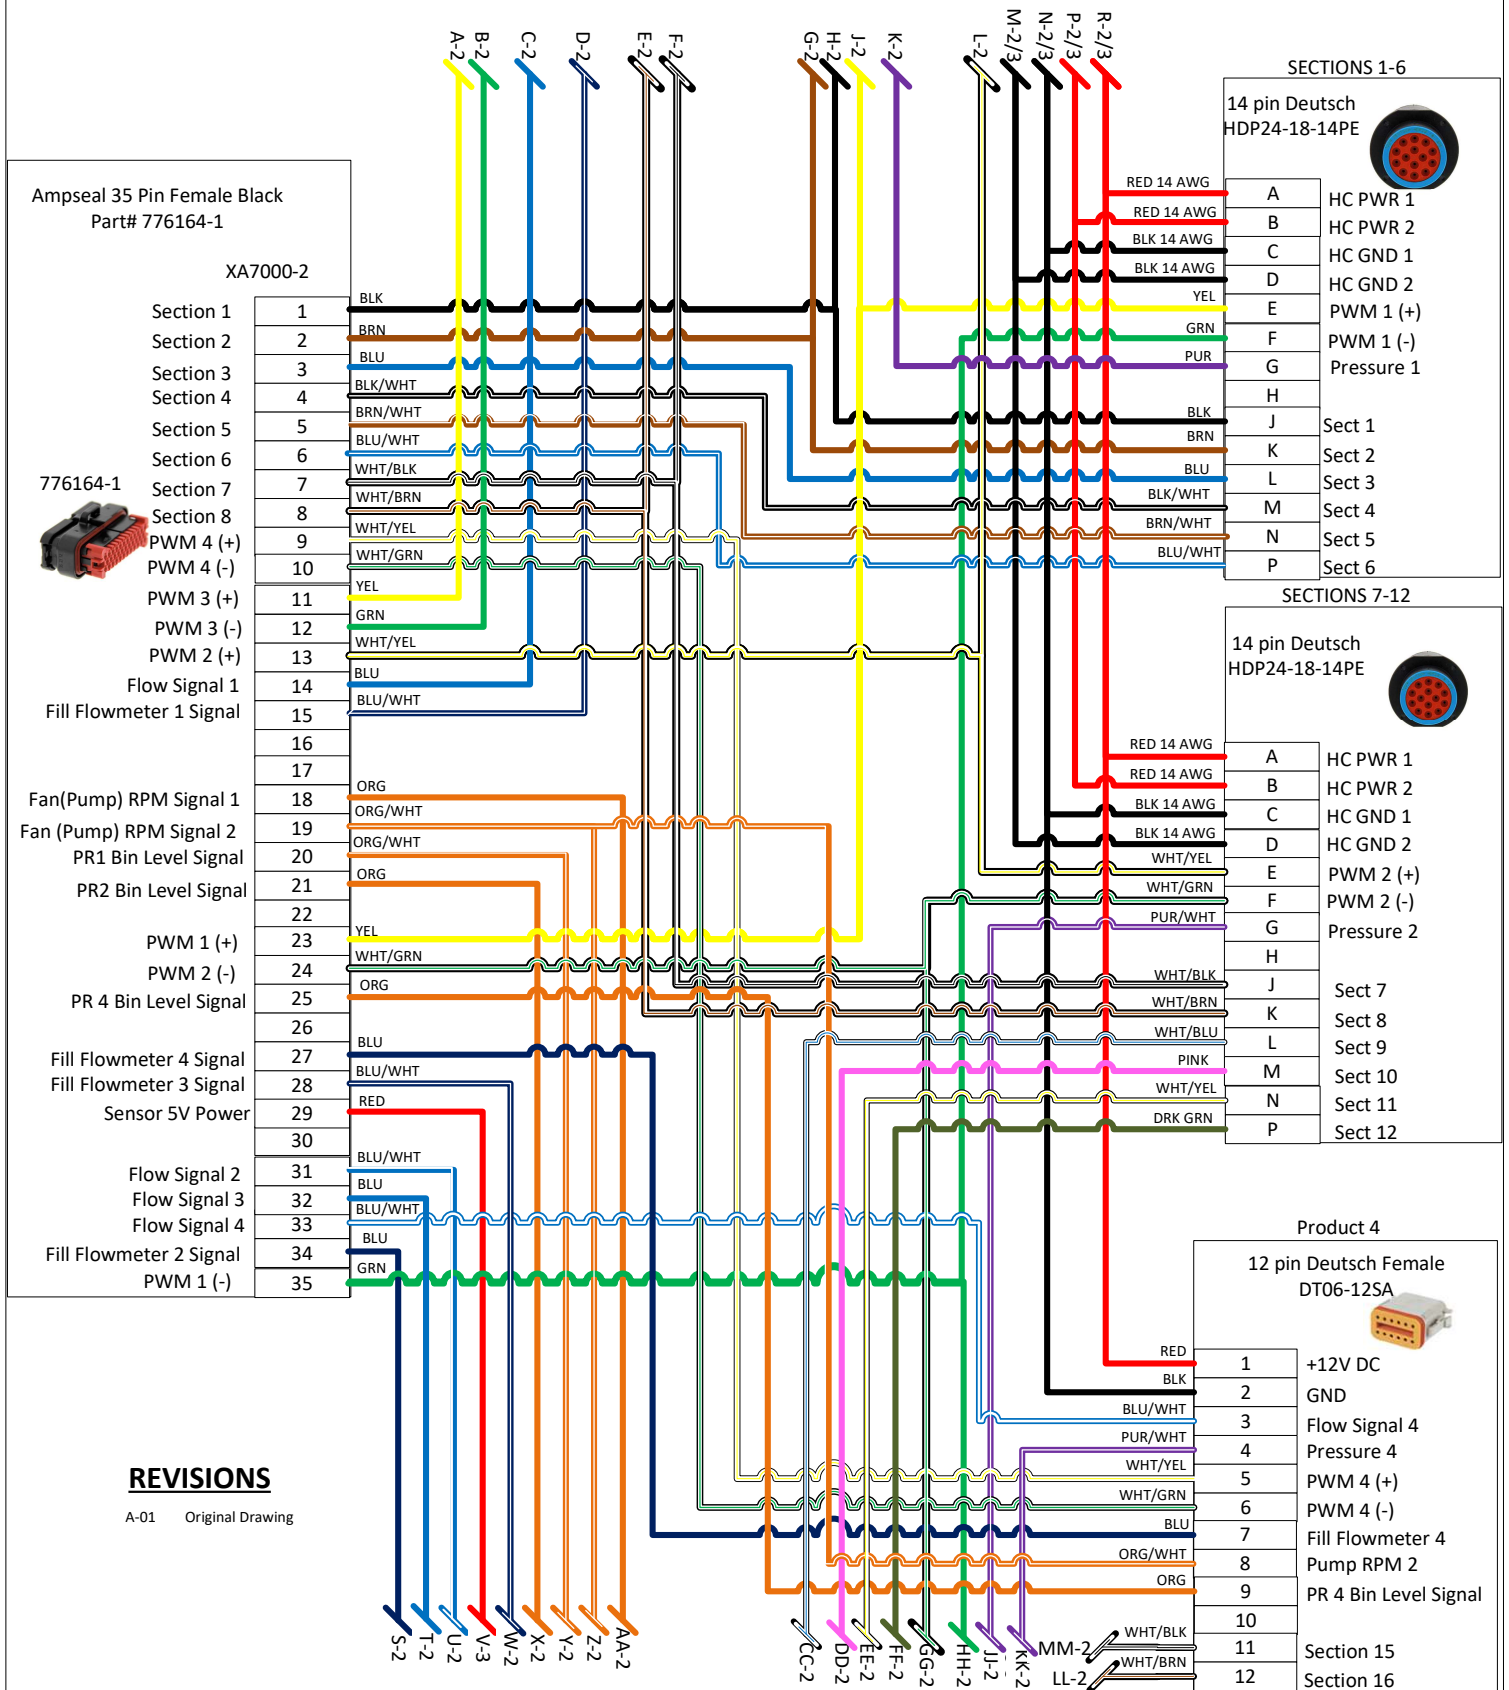

213-00-3499Y1

ECU Direct to 4 products

213-00-3499Y1

ECU Direct to 4 products

	Part No:	213-00-3499Y1	Drawn By:	Mark Wolters		
	Description:	ECU Direct to 4 products	Last Edit Date:	11/6/2017	Revision	A-01
	Copyright 2016 SureFire Ag Systems, Reproduction or other use of drawing without express written permission from SureFire Ag Systems is forbidden			Page of Pages	2	of

213-00-3499Y1

ECU Direct to 4 products

Wire 18AWG unless otherwise specified

23-pin on ECU

Ampseal 23 Pin Female Gray
Part# 770680-4

XA7000-1

Hi Power15A	1	RED 14 AWG
Hi Power 15A	2	RED 14AWG
Hi Power 15A	3	RED 14 AWG
Hi GND	4	BLK 14 AWG
Hi GND	5	BLK 14 AWG
Hi GND	6	BLK 14 AWG
	7	
ECU Power IN	9	RED 14 AWG
	10	
PR3 Bin Level Signal	11	ORG/WHT
Master Switch	12	BLU
Imp Height Switch	13	BLK
	14	
ECU Ground	16	BLK 14 AWG
	17	
ISO CAN LO	18	GRN
ISO CAN HI	19	YEL
	20	
	21	
	22	
	23	

Ampseal 16 (Male) 12 Pin, Part# 776438-1	
1	ECU GND
2	ECU Power
3	GND
4	ISO CAN Hi
5	
6	Master Switch
7	
8	12 V Batt
9	Power
10	ISO CAN Lo
11	
12	

POWER CONNECTOR Molex MX (Male), 2 PIN Part# 19433-0014	
1	HC GND
2	HC PWR

12 Pin ISO Connector Ampseal 16 (Female) 12 Pin, Part# 776437-1	
1	ECU GND
2	ECU Power
3	GND
4	ISO CAN Hi
5	
6	Master Switch
7	
8	12 V Batt
9	Power
10	ISO CAN Lo
11	
12	

POWER CONNECTOR Molex MX (Female), 2 PIN Part# 19432-0014	
1	HC GND
2	HC PWR