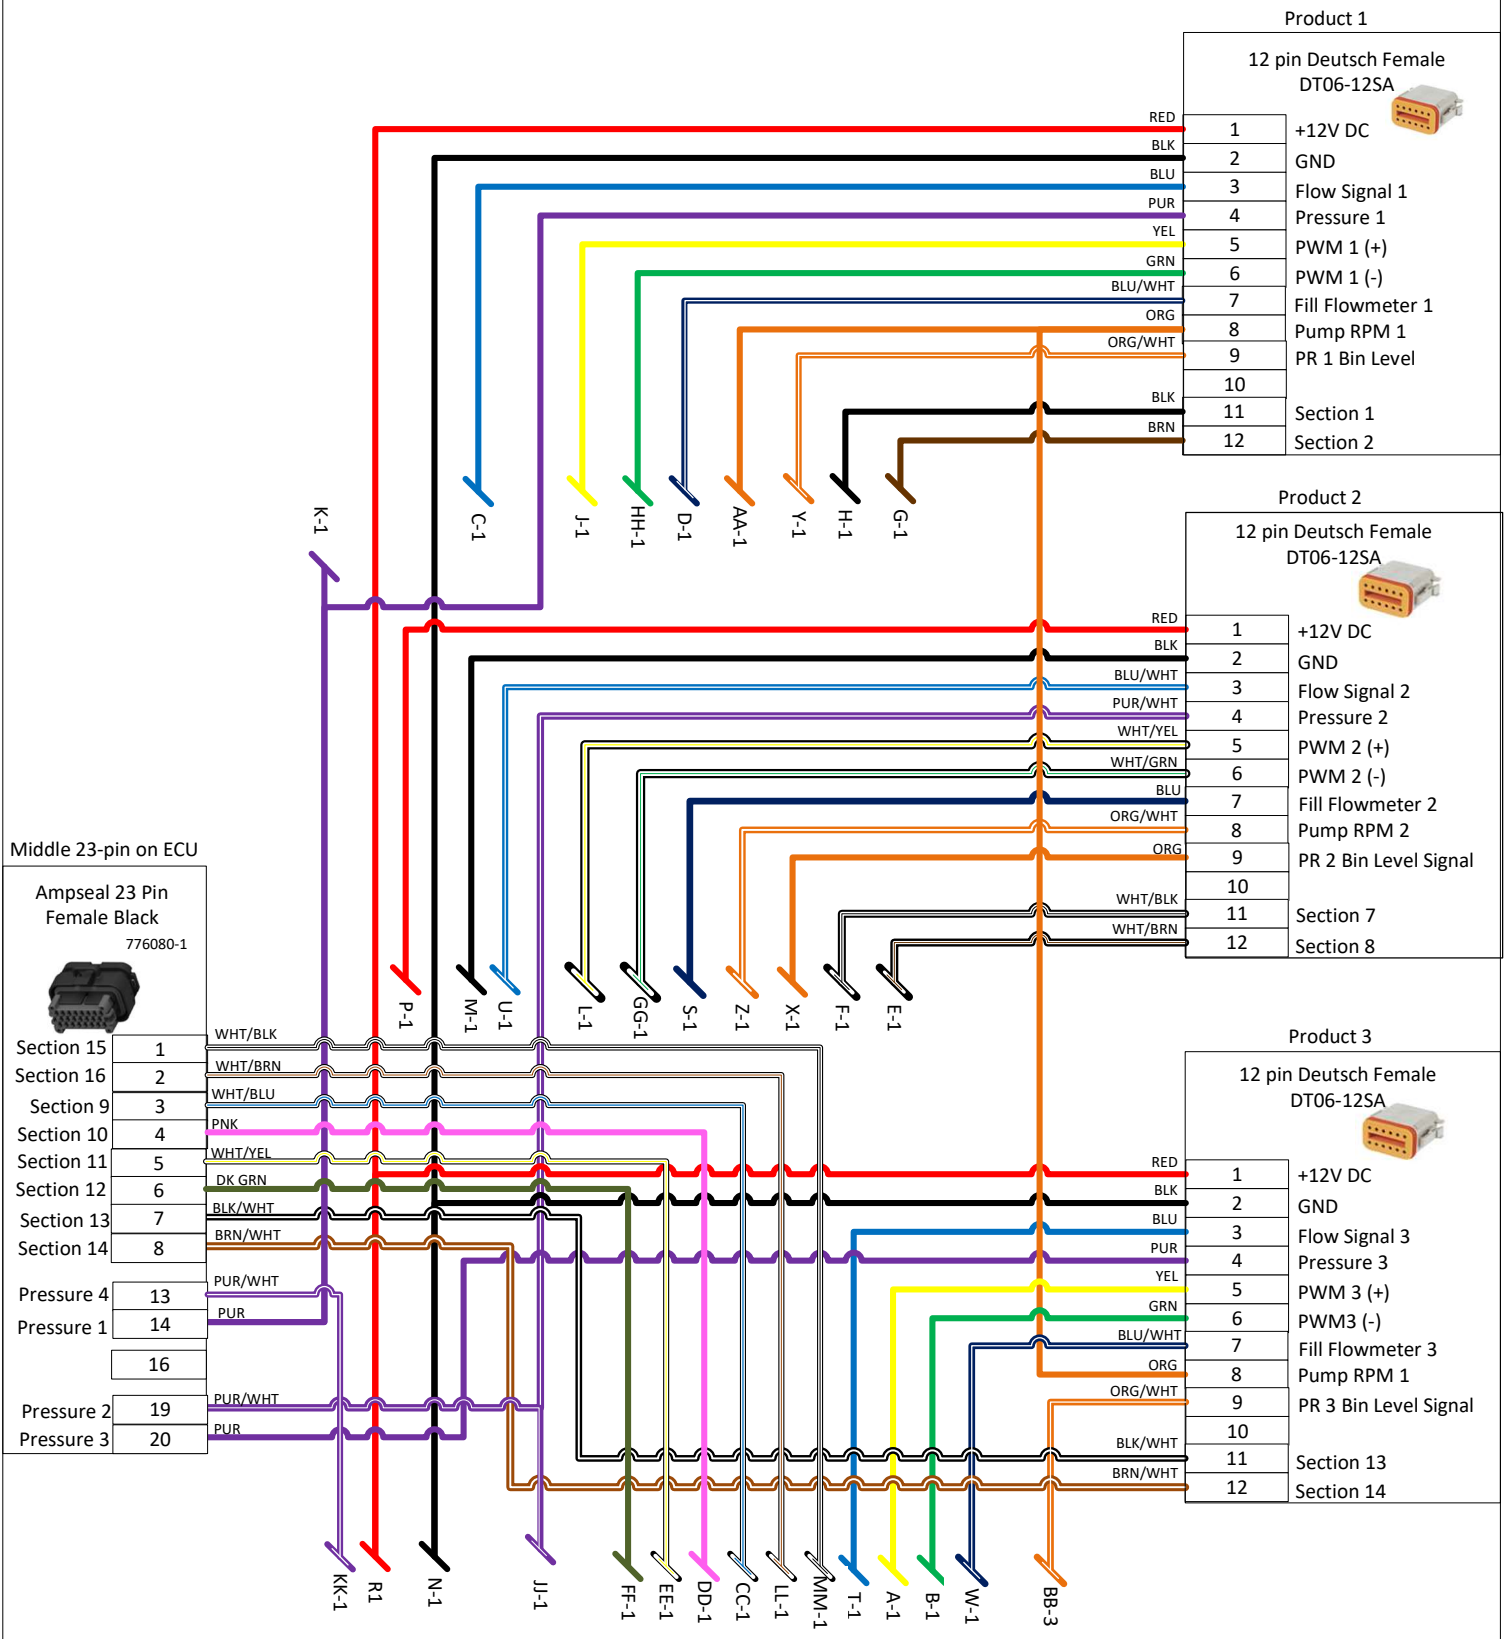

213-00-3499Y1

ECU Direct to 4 products

213-00-3499Y1

ECU Direct to 4 products

	Part No:	213-00-3499Y1	Drawn By:	Mark Wolters		
	Description:	ECU Direct to 4 products	Last Edit Date:	11/6/2017	Revision	A-01
	Copyright 2016 SureFire Ag Systems, Reproduction or other use of drawing without express written permission from SureFire Ag Systems is forbidden			Page of Pages	2	of

213-00-3499Y1

ECU Direct to 4 products

Wire 18AWG unless otherwise specified

23-pin on ECU

Ampseal 23 Pin Female Gray
Part# 770680-4

XA7000-1

Hi Power15A	1	RED 14 AWG
Hi Power 15A	2	RED 14AWG
Hi Power 15A	3	RED 14 AWG
Hi GND	4	BLK 14 AWG
Hi GND	5	BLK 14 AWG
Hi GND	6	BLK 14 AWG
	7	
ECU Power IN	9	RED 14 AWG
	10	
PR3 Bin Level Signal	11	ORG/WHT
Master Switch	12	BLU
Imp Height Switch	13	BLK
	14	
ECU Ground	16	BLK 14 AWG
	17	
ISO CAN LO	18	GRN
ISO CAN HI	19	YEL
	20	
	21	
	22	
	23	

Ampseal 16 (Male) 12 Pin, Part# 776438-1	
1	ECU GND
2	ECU Power
3	GND
4	ISO CAN Hi
5	
6	Master Switch
7	
8	12 V Batt
9	Power
10	ISO CAN Lo
11	
12	

POWER CONNECTOR Molex MX (Male), 2 PIN Part# 19433-0014	
1	HC GND
2	HC PWR

12 Pin ISO Connector Ampseal 16 (Female) 12 Pin, Part# 776437-1	
1	ECU GND
2	ECU Power
3	GND
4	ISO CAN Hi
5	
6	Master Switch
7	
8	12 V Batt
9	Power
10	ISO CAN Lo
11	
12	

POWER CONNECTOR Molex MX (Female), 2 PIN Part# 19432-0014	
1	HC GND
2	HC PWR