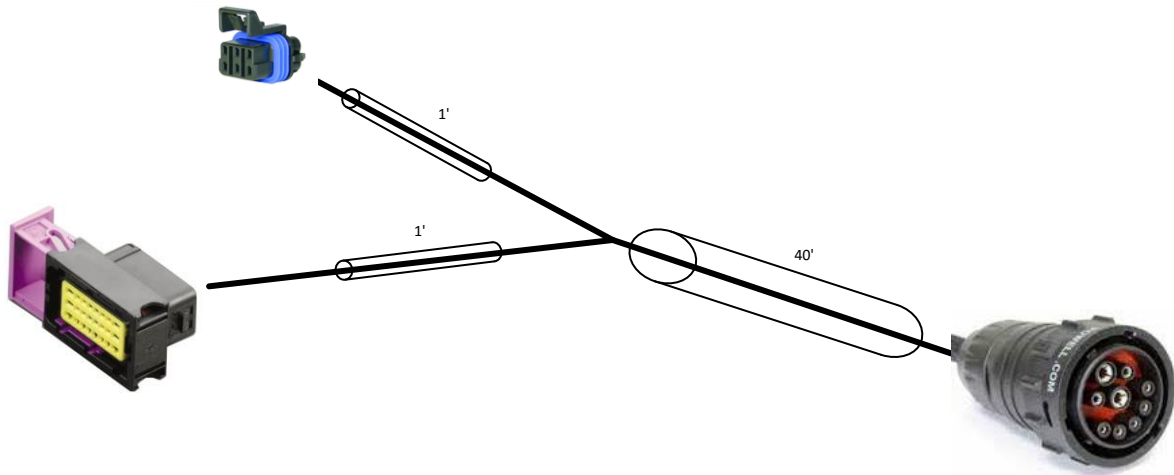

208-06-3274Y1 & 208-06-3276Y1

ARAG IBX100 Black 24 Pin to ISOBUS IBIC Connector

Wire Size: 18 AWG unless otherwise specified

ARAG ECU Power & Monitor

Part No:	208-06-3274Y1 & 208-06-3276Y1	Drawn By:	Dirk Ricker		
Description:	ARAG IBX100 Black 24 Pin to ISOBUS IBIC Connector	Last Edit Date:	3/30/2016 8:42:18 AM	Revision	A-01
Copyright 2014 SureFire Ag Systems, Reproduction or other use of drawing without express written permission from SureFire Ag Systems is forbidden		Page of Pages	1	of	4

208-06-3274Y1 & 208-06-3276Y1
 ARAG IBX100 Black 24 Pin to ISOBUS IBIC Connector

Layout for 208-06-3274Y1 (15ft)

REVISIONS

A-01 Original Drawing

Part No:	208-06-3274Y1 & 208-06-3276Y1	Drawn By:	Dirk Ricker		
Description:	ARAG IBX100 Black 24 Pin to ISOBUS IBIC Connector	Last Edit Date:	3/30/2016 8:42:18 AM	Revision	A-01
Copyright 2014 SureFire Ag Systems, Reproduction or other use of drawing without express written permission from SureFire Ag Systems is forbidden		Page of Pages	2	of	4

208-06-3274Y1 & 208-06-3276Y1
 ARAG IBX100 Black 24 Pin to ISOBUS IBIC Connector

Layout for 208-06-3276Y1 (40ft)

REVISIONS

A-01 Original Drawing

Part No:	208-06-3274Y1 & 208-06-3276Y1	Drawn By:	Dirk Ricker		
Description:	ARAG IBX100 Black 24 Pin to ISOBUS IBIC Connector	Last Edit Date:	3/30/2016 8:42:18 AM	Revision	A-01
Copyright 2014 SureFire Ag Systems, Reproduction or other use of drawing without express written permission from SureFire Ag Systems is forbidden		Page of Pages	3	of	4

208-06-3274Y1 & 208-06-3276Y1
 ARAG IBX100 Black 24 Pin to ISOBUS IBIC Connector

	Part No:	208-06-3274Y1 & 208-06-3276Y1	Drawn By:	Dirk Ricker		
	Description:	ARAG IBX100 Black 24 Pin to ISOBUS IBIC Connector	Last Edit Date:	3/30/2016 8:42:18 AM	Revision	A-01
	Copyright 2014 SureFire Ag Systems, Reproduction or other use of drawing without express written permission from SureFire Ag Systems is forbidden			Page of Pages	4	of 4