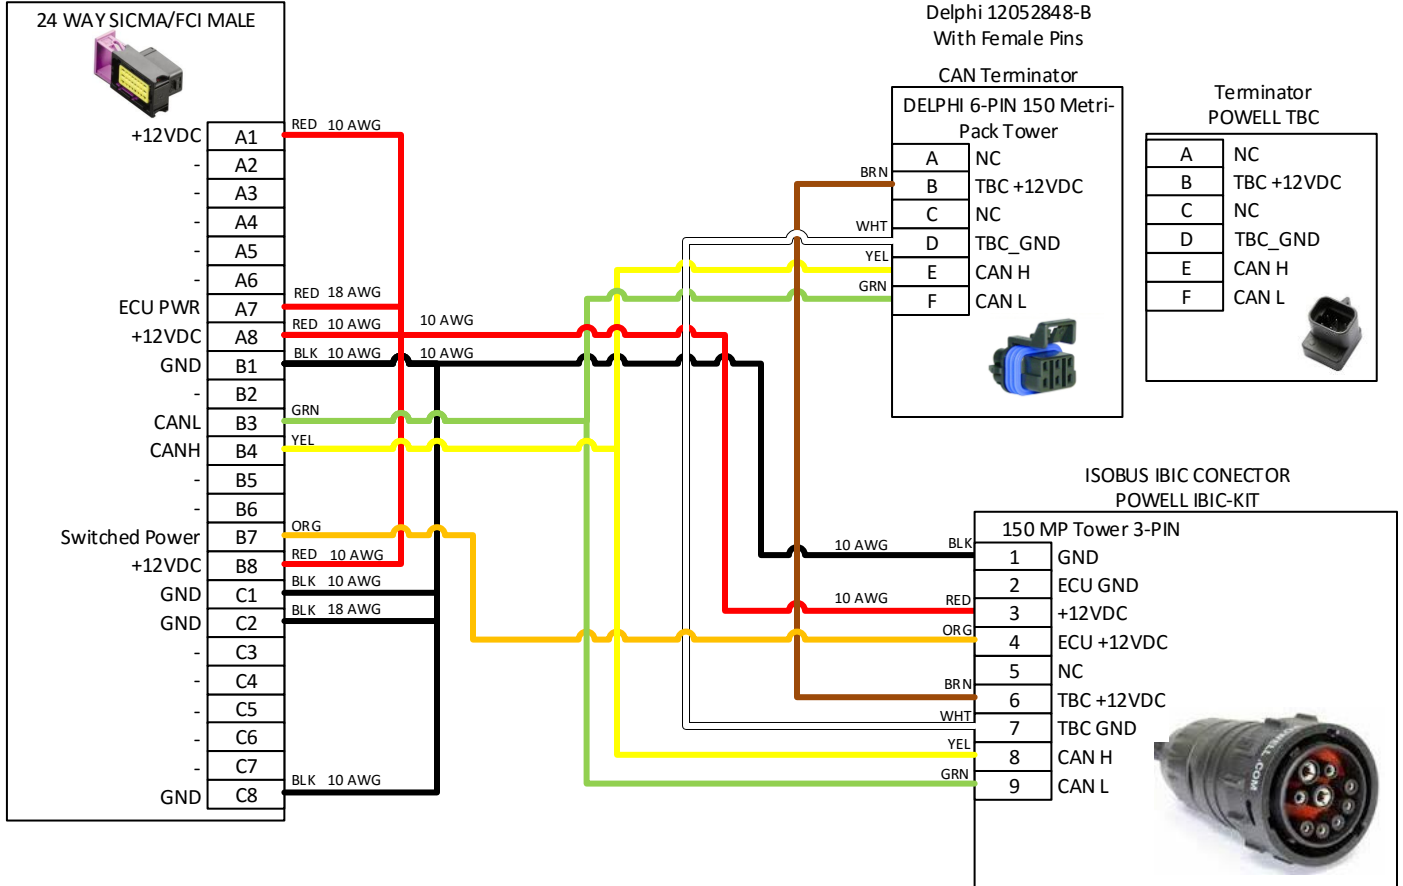

208-06-3274Y1 & 208-06-3276Y1

ARAG IBX100 Black 24 Pin to ISOBUS IBIC Connector

Wire Size: 18 AWG unless otherwise specified

ARAG ECU Power & Monitor

Part No:	208-06-3274Y1 & 208-06-3276Y1	Drawn By:	Dirk Ricker		
Description:	ARAG IBX100 Black 24 Pin to ISOBUS IBIC Connector	Last Edit Date:	3/30/2016 8:42:18 AM	Revision	A-01
Copyright 2014 SureFire Ag Systems, Reproduction or other use of drawing without express written permission from SureFire Ag Systems is forbidden		Page of Pages	1	of	4

208-06-3274Y1 & 208-06-3276Y1
 ARAG IBX100 Black 24 Pin to ISOBUS IBIC Connector

Layout for 208-06-3274Y1 (15ft)

REVISIONS

A-01 Original Drawing

Part No:	208-06-3274Y1 & 208-06-3276Y1	Drawn By:	Dirk Ricker		
Description:	ARAG IBX100 Black 24 Pin to ISOBUS IBIC Connector	Last Edit Date:	3/30/2016 8:42:18 AM	Revision	A-01
Copyright 2014 SureFire Ag Systems, Reproduction or other use of drawing without express written permission from SureFire Ag Systems is forbidden		Page of Pages	2	of	4

208-06-3274Y1 & 208-06-3276Y1
 ARAG IBX100 Black 24 Pin to ISOBUS IBIC Connector

Layout for 208-06-3276Y1 (40ft)

REVISIONS

A-01 Original Drawing

Part No:	208-06-3274Y1 & 208-06-3276Y1	Drawn By:	Dirk Ricker		
Description:	ARAG IBX100 Black 24 Pin to ISOBUS IBIC Connector	Last Edit Date:	3/30/2016 8:42:18 AM	Revision	A-01
Copyright 2014 SureFire Ag Systems, Reproduction or other use of drawing without express written permission from SureFire Ag Systems is forbidden		Page of Pages	3	of	4

208-06-3274Y1 & 208-06-3276Y1
 ARAG IBX100 Black 24 Pin to ISOBUS IBIC Connector

	Part No:	208-06-3274Y1 & 208-06-3276Y1	Drawn By:	Dirk Ricker		
	Description:	ARAG IBX100 Black 24 Pin to ISOBUS IBIC Connector	Last Edit Date:	3/30/2016 8:42:18 AM	Revision	A-01
	Copyright 2014 SureFire Ag Systems, Reproduction or other use of drawing without express written permission from SureFire Ag Systems is forbidden			Page of Pages	4	of 4