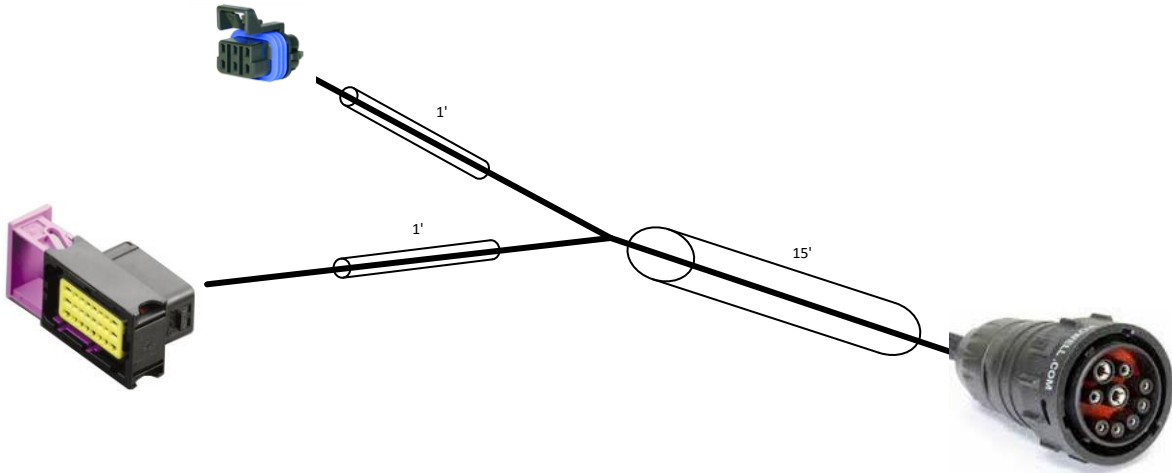

208-06-3274Y1 & 208-06-3276Y1

ARAG IBX100 Black 24 Pin to ISOBUS IBIC Connector

Wire Size: 18 AWG unless otherwise specified

ARAG ECU Power & Monitor

Part No:	208-06-3274Y1 & 208-06-3276Y1	Drawn By:	Dirk Ricker		
Description:	ARAG IBX100 Black 24 Pin to ISOBUS IBIC Connector	Last Edit Date:	3/30/2016 8:42:18 AM	Revision	A-01
Copyright 2014 SureFire Ag Systems, Reproduction or other use of drawing without express written permission from SureFire Ag Systems is forbidden		Page of Pages	1	of	4

208-06-3274Y1 & 208-06-3276Y1
 ARAG IBX100 Black 24 Pin to ISOBUS IBIC Connector

Layout for 208-06-3274Y1 (15ft)

REVISIONS

A-01 Original Drawing

Part No:	208-06-3274Y1 & 208-06-3276Y1	Drawn By:	Dirk Ricker		
Description:	ARAG IBX100 Black 24 Pin to ISOBUS IBIC Connector	Last Edit Date:	3/30/2016 8:42:18 AM	Revision	A-01
Copyright 2014 SureFire Ag Systems, Reproduction or other use of drawing without express written permission from SureFire Ag Systems is forbidden		Page of Pages	2	of	4

208-06-3274Y1 & 208-06-3276Y1
 ARAG IBX100 Black 24 Pin to ISOBUS IBIC Connector

Layout for 208-06-3276Y1 (40ft)

REVISIONS

A-01 Original Drawing

Part No:	208-06-3274Y1 & 208-06-3276Y1	Drawn By:	Dirk Ricker		
Description:	ARAG IBX100 Black 24 Pin to ISOBUS IBIC Connector	Last Edit Date:	3/30/2016 8:42:18 AM	Revision	A-01
Copyright 2014 SureFire Ag Systems, Reproduction or other use of drawing without express written permission from SureFire Ag Systems is forbidden		Page of Pages	3	of	4

208-06-3274Y1 & 208-06-3276Y1
 ARAG IBX100 Black 24 Pin to ISOBUS IBIC Connector

	Part No:	208-06-3274Y1 & 208-06-3276Y1	Drawn By:	Dirk Ricker		
	Description:	ARAG IBX100 Black 24 Pin to ISOBUS IBIC Connector	Last Edit Date:	3/30/2016 8:42:18 AM	Revision	A-01
	Copyright 2014 SureFire Ag Systems, Reproduction or other use of drawing without express written permission from SureFire Ag Systems is forbidden			Page of Pages	4	of 4