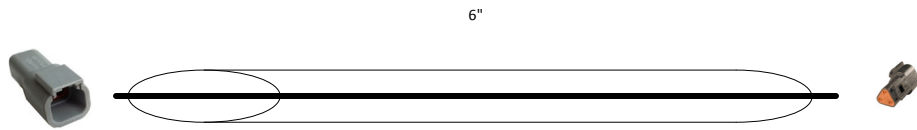

### 4Pin to 3Pin Deutsch CAN Bus Terminator

Wire Size: 18 AWG unless otherwise specified

Length: 6"

Part No:	208-06-2912Y1	Drawn By:	Dirk Ricker		
Description:	4Pin to 3Pin Deutsch CAN Bus Terminator	Last Edit Date:	3/26/2015 1:45:43 PM	Revision	A-02
Copyright 2014 SureFire Ag Systems, Reproduction or other use of drawing without express written permission from SureFire Ag Systems is forbidden		Page of Pages	1	of	3

# 4Pin to 3Pin Deutsch CAN Bus Terminator

## REVISIONS

- A-01 Original Drawing
- A-02 Changed 4-Pin Tower to Shroud – Albert 3/26/15

	Part No:	208-06-2912Y1	Drawn By:	Dirk Ricker		
	Description:	4Pin to 3Pin Deutsch CAN Bus Terminator	Last Edit Date:	3/26/2015 1:45:43 PM	Revision	A-02
	Copyright 2014 SureFire Ag Systems, Reproduction or other use of drawing without express written permission from SureFire Ag Systems is forbidden			Page of Pages	2	of 3

208-06-2912Y1

4Pin to 3Pin Deutsch CAN Bus Terminator

	Part No:	208-06-2912Y1	Drawn By:	Dirk Ricker		
	Description:	4Pin to 3Pin Deutsch CAN Bus Terminator	Last Edit Date:	3/26/2015 1:45:43 PM	Revision	A-02
	Copyright 2014 SureFire Ag Systems, Reproduction or other use of drawing without express written permission from SureFire Ag Systems is forbidden			Page of Pages	3	of 3