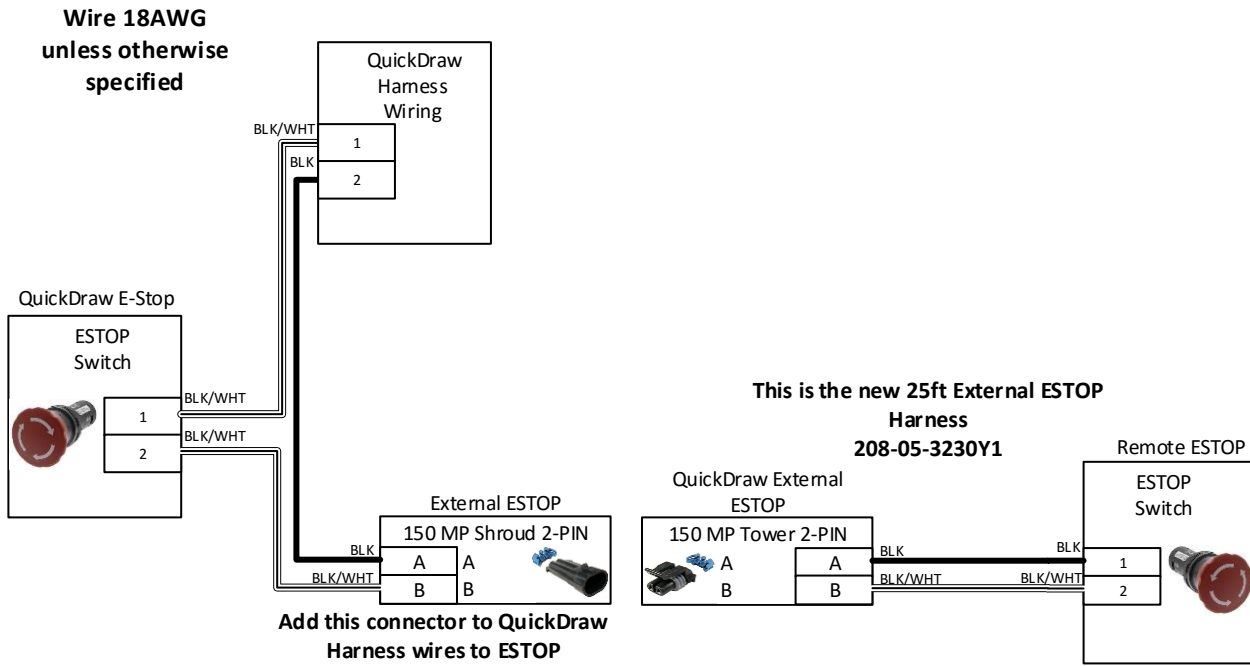

208-05-3230Y1

QuickDraw External ESTOP Wiring

	Part No:	208-05-3230Y1	Drawn By:	Albert E. Popp		
	Description:	QuickDraw External ESTOP Wiring	Last Edit Date:	1/27/2016 11:46:24 AM	Revision	A-01
	Copyright 2014 SureFire Ag Systems, Reproduction or other use of drawing without express written permission from SureFire Ag Systems is forbidden			Page of Pages	1	of 3

208-05-3230Y1

QuickDraw External ESTOP Wiring

REVISIONS

A-01 Original Drawing

	Part No:	208-05-3230Y1	Drawn By:	Albert E. Popp		
	Description:	QuickDraw External ESTOP Wiring	Last Edit Date:	1/27/2016 11:46:24 AM	Revision	A-01
	Copyright 2014 Sure Fire Ag Systems, Reproduction or other use of drawing without express written permission from SureFire Ag Systems is forbidden			Page of Pages	2	of 3

208-05-3230Y1

QuickDraw External ESTOP Wiring

	Part No:	208-05-3230Y1	Drawn By:	Albert E. Popp		
	Description:	QuickDraw External ESTOP Wiring	Last Edit Date:	1/27/2016 11:46:24 AM	Revision	A-01
	Copyright 2014 Sure Fire Ag Systems, Reproduction or other use of drawing without express written permission from SureFire Ag Systems is forbidden			Page of Pages	3	of 3