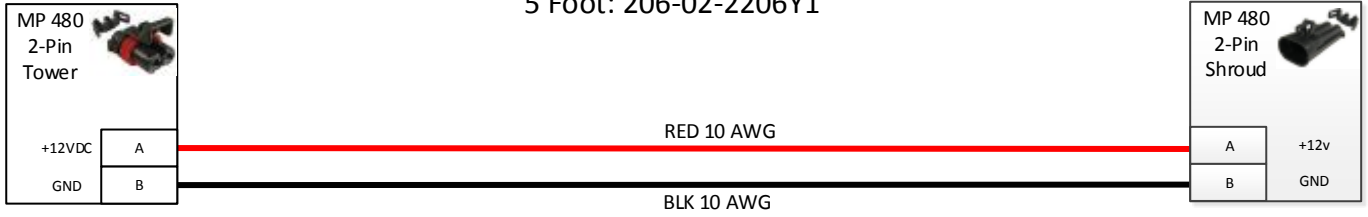

1 Foot: 206-02-2205Y1

5 Foot: 206-02-2206Y1

10 Foot: 206-02-2207Y1

20 Foot: 206-02-2208Y1

30 Foot: 206-02-2209Y1

40 Foot: 206-02-2210Y1

60 Foot: 206-02-2211Y1

Project: 206-02-2205Y1 through 2211Y1

Drawn By: Justin Black

Filename: MP 480 Extension Cables

Date: 9/8/2014

Copyright 2012 SureFire Ag Systems

Page of Pages

1 of 1