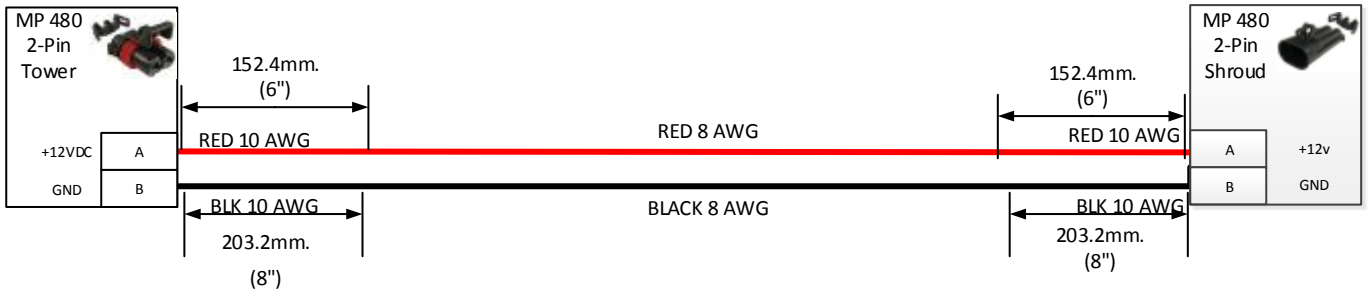

1 Foot: 206-02-2205Y1

5 Foot: 206-02-2206Y1

10 Foot: 206-02-2207Y1

20 Foot: 206-02-2208Y1

30 Foot: 206-02-2209Y1

40 Foot: 206-02-2210Y1

60 Foot: 206-02-2211Y1

Project: 206-02-2205Y1 through 2211Y1

Drawn By: Justin Black

Filename: MP 480 Extension Cables

Date: 9/8/2014

Copyright 2012 SureFire Ag Systems

Page of Pages

1 of 1