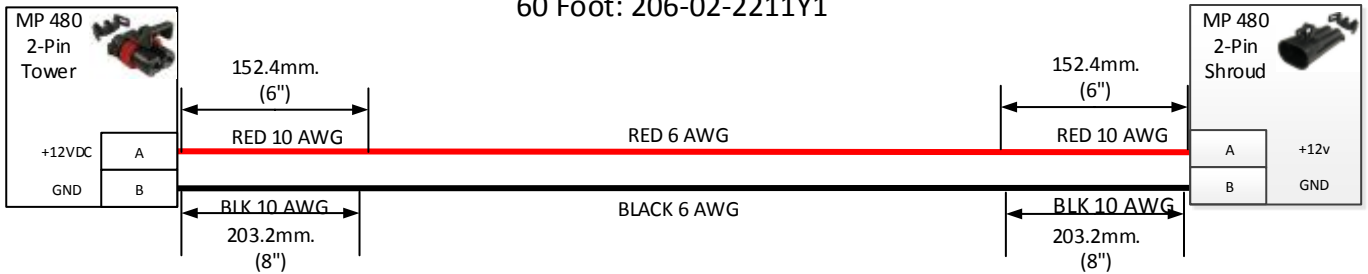

1 Foot: 206-02-2205Y1

5 Foot: 206-02-2206Y1

10 Foot: 206-02-2207Y1

20 Foot: 206-02-2208Y1

30 Foot: 206-02-2209Y1

40 Foot: 206-02-2210Y1

60 Foot: 206-02-2211Y1

Project: 206-02-2205Y1 through 2211Y1

Drawn By: Justin Black

Filename: MP 480 Extension Cables

Date: 9/8/2014

Copyright 2012 SureFire Ag Systems

Page of Pages

1 of 1