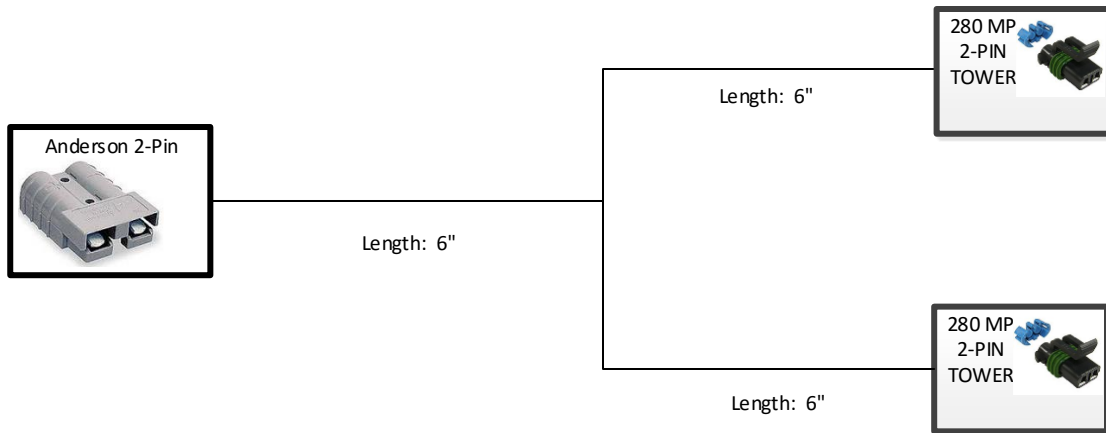

205-3117Y1-BR

40 Amp EPD 2 Pump Y Cable (Anderson x 2 280 MP)

Wire Size: 18 AWG unless
otherwise specified

Part No:	205-3117Y1-BR	Drawn By:	JD Schmechel		
Description:	40 Amp EPD 2 Pump Y Cable (Anderson x 2 280 MP)	Last Edit Date:	11/5/2015 3:49:56 PM	Revision	A-01
Copyright 2014 SureFire Ag Systems, Reproduction or other use of drawing without express written permission from SureFire Ag Systems is forbidden		Page of Pages	1	of	3

205-3117Y1-BR

40 Amp EPD 2 Pump Y Cable (Anderson x 2 280 MP)

REVISIONS

A-01 Original Drawing

Part No:	205-3117Y1-BR	Drawn By:	JD Schmechel		
Description:	40 Amp EPD 2 Pump Y Cable (Anderson x 2 280 MP)	Last Edit Date:	11/5/2015 3:49:56 PM	Revision	A-01
Copyright 2014 SureFire Ag Systems, Reproduction or other use of drawing without express written permission from SureFire Ag Systems is forbidden		Page of Pages	2	of	3

205-3117Y1-BR

40 Amp EPD 2 Pump Y Cable (Anderson x 2 280 MP)

Part No:	205-3117Y1-BR	Drawn By:	JD Schmechel		
Description:	40 Amp EPD 2 Pump Y Cable (Anderson x 2 280 MP)	Last Edit Date:	11/5/2015 3:49:56 PM	Revision	A-01
Copyright 2014 SureFire Ag Systems, Reproduction or other use of drawing without express written permission from SureFire Ag Systems is forbidden		Page of Pages	3	of	3