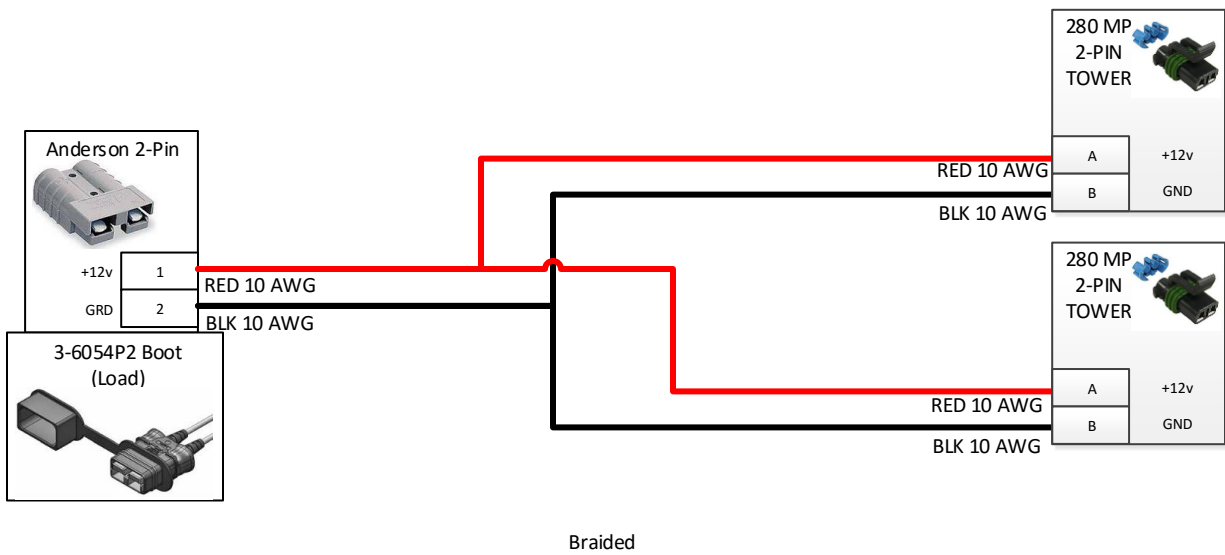

205-3117Y1-BR

40 Amp EPD 2 Pump Y Cable (Anderson x 2 280 MP)

Wire Size: 18 AWG unless
otherwise specified

Part No:	205-3117Y1-BR	Drawn By:	JD Schmechel		
Description:	40 Amp EPD 2 Pump Y Cable (Anderson x 2 280 MP)	Last Edit Date:	11/5/2015 3:49:56 PM	Revision	A-01
Copyright 2014 SureFire Ag Systems, Reproduction or other use of drawing without express written permission from SureFire Ag Systems is forbidden		Page of Pages	1	of	3

205-3117Y1-BR

40 Amp EPD 2 Pump Y Cable (Anderson x 2 280 MP)

REVISIONS

A-01 Original Drawing

Part No:	205-3117Y1-BR	Drawn By:	JD Schmechel		
Description:	40 Amp EPD 2 Pump Y Cable (Anderson x 2 280 MP)	Last Edit Date:	11/5/2015 3:49:56 PM	Revision	A-01
Copyright 2014 SureFire Ag Systems, Reproduction or other use of drawing without express written permission from SureFire Ag Systems is forbidden		Page of Pages	2	of	3

205-3117Y1-BR

40 Amp EPD 2 Pump Y Cable (Anderson x 2 280 MP)

Part No:	205-3117Y1-BR	Drawn By:	JD Schmechel		
Description:	40 Amp EPD 2 Pump Y Cable (Anderson x 2 280 MP)	Last Edit Date:	11/5/2015 3:49:56 PM	Revision	A-01
Copyright 2014 SureFire Ag Systems, Reproduction or other use of drawing without express written permission from SureFire Ag Systems is forbidden		Page of Pages	3	of	3