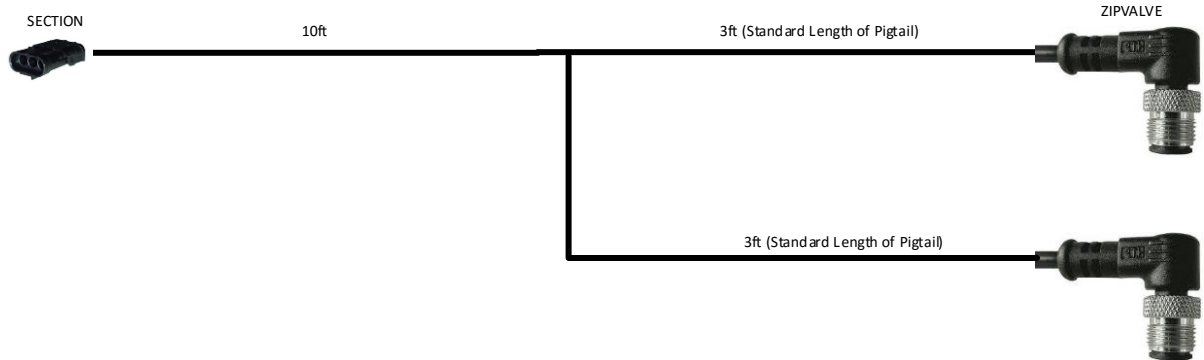

201-3193Y1

ZipValve WP x 2 M12 Section Cable

Wire 18AWG  
unless otherwise  
specified

Part No:	201-3193Y1	Drawn By:	Albert E. Popp		
Description:	ZipValve WP x 2 M12 Section Cable	Last Edit Date:	12/23/2015 9:25:15 AM	Revision	A-01
Copyright 2015 SureFire Ag Systems, Reproduction or other use of drawing without express written permission from SureFire Ag Systems is forbidden		Page of Pages	1	of	3

201-3193Y1

ZipValve WP x 2 M12 Section Cable

**REVISIONS**

A-01 Original Drawing

	Part No:	201-3193Y1	Drawn By:	Albert E. Popp		
	Description:	ZipValve WP x 2 M12 Section Cable	Last Edit Date:	12/23/2015 9:25:15 AM	Revision	A-01
	Copyright 2014 Sure Fire Ag Systems, Reproduction or other use of drawing without express written permission from SureFire Ag Systems is forbidden			Page of Pages	2	of 3

201-3193Y1

ZipValve WP x 2 M12 Section Cable

	Part No:	201-3193Y1	Drawn By:	Albert E. Popp		
	Description:	ZipValve WP x 2 M12 Section Cable	Last Edit Date:	12/23/2015 9:25:15 AM	Revision	A-01
	Copyright 2014 SureFire Ag Systems, Reproduction or other use of drawing without express written permission from SureFire Ag Systems is forbidden		Page of Pages	3	of	3