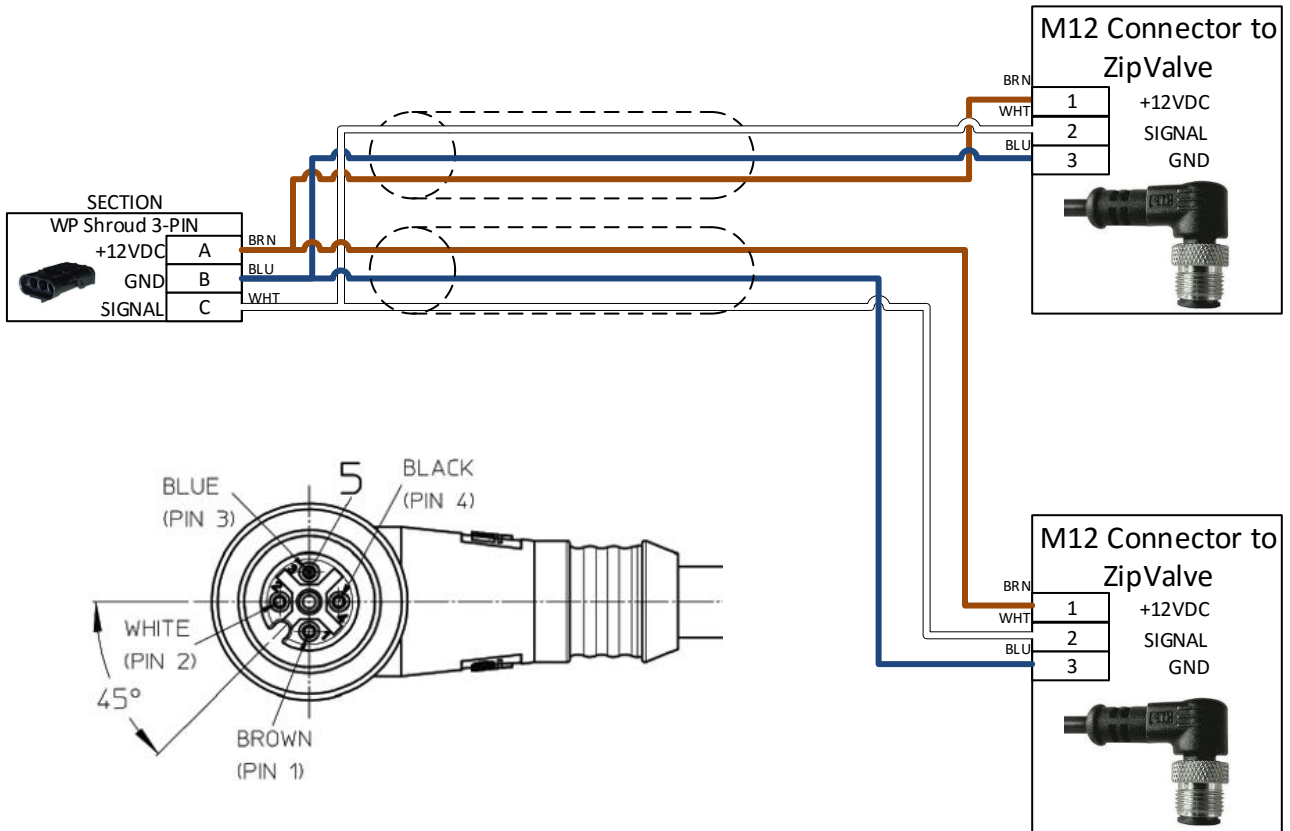

201-3193Y1

ZipValve WP x 2 M12 Section Cable

Wire 18AWG  
unless otherwise  
specified

Part No:	201-3193Y1	Drawn By:	Albert E. Popp		
Description:	ZipValve WP x 2 M12 Section Cable	Last Edit Date:	12/23/2015 9:25:15 AM	Revision	A-01
Copyright 2015 SureFire Ag Systems, Reproduction or other use of drawing without express written permission from SureFire Ag Systems is forbidden		Page of Pages	1	of	3

201-3193Y1

ZipValve WP x 2 M12 Section Cable

**REVISIONS**

A-01 Original Drawing

	Part No:	201-3193Y1	Drawn By:	Albert E. Popp		
	Description:	ZipValve WP x 2 M12 Section Cable	Last Edit Date:	12/23/2015 9:25:15 AM	Revision	A-01
	Copyright 2014 Sure Fire Ag Systems, Reproduction or other use of drawing without express written permission from SureFire Ag Systems is forbidden			Page of Pages	2	of 3

201-3193Y1

ZipValve WP x 2 M12 Section Cable

	Part No:	201-3193Y1	Drawn By:	Albert E. Popp		
	Description:	ZipValve WP x 2 M12 Section Cable	Last Edit Date:	12/23/2015 9:25:15 AM	Revision	A-01
	Copyright 2014 SureFire Ag Systems, Reproduction or other use of drawing without express written permission from SureFire Ag Systems is forbidden		Page of Pages	3	of	3