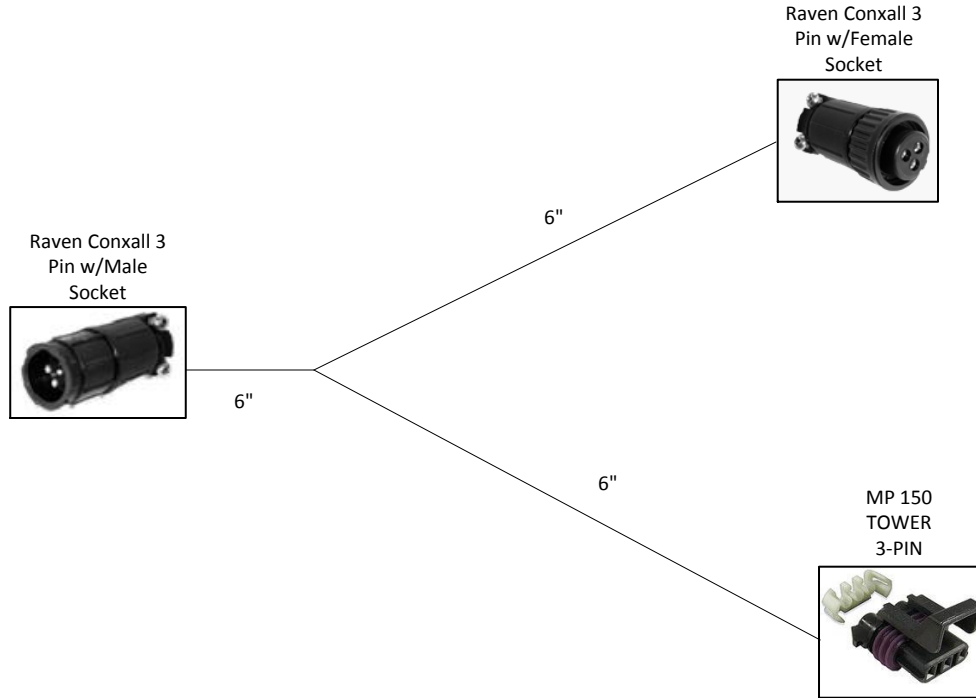

3-Pin Raven to 3-Pin MP 150 Flow Meter Y-Harness-Braided

201-2959Y1-BR

Wire Size: 18 AWG unless otherwise specified

Raven Flow Pin Out

	Part No:	3-Pin Raven to 3-Pin MP 150 Flow Meter Y-Harness-Braided	Drawn By:	JD Schmechel	
	Description:	201-2959Y1-BR	Last Edit Date:	4/17/2015 1:41:04 PM	Revision: A-01
Copyright 2014 SureFire Ag Systems, Reproduction or other use of drawing without express written permission from SureFire Ag Systems is forbidden			Page of Pages	1	of 3

3-Pin Raven to 3-Pin MP 150 Flow Meter Y-Harness-Braided

201-2959Y1-BR

REVISIONS

A-01 Original Drawing

	Part No:	3-Pin Raven to 3-Pin MP 150 Flow Meter Y-Harness-Braided	Drawn By:	JD Schmechel		
	Description:	201-2959Y1-BR	Last Edit Date:	4/17/2015 1:41:04 PM	Revision	A-01
	Copyright 2014 SureFire Ag Systems, Reproduction or other use of drawing without express written permission from SureFire Ag Systems is forbidden			Page of Pages	2	of 3

3-Pin Raven to 3-Pin MP 150 Flow Meter Y-Harness-Braided
201-2959Y1-BR

	Part No:	3-Pin Raven to 3-Pin MP 150 Flow Meter Y-Harness-Braided	Drawn By:		JD Schmechel	
	Description:	201-2959Y1-BR	Last Edit Date:	4/17/2015 1:41:04 PM	Revision	A-01
	Copyright 2014 SureFire Ag Systems, Reproduction or other use of drawing without express written permission from SureFire Ag Systems is forbidden			Page of Pages		3 of 3