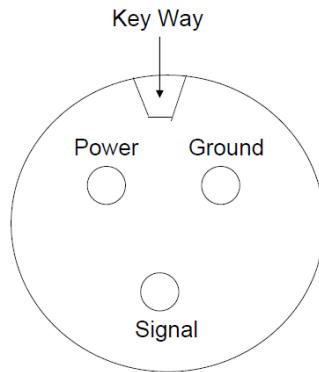

3-Pin Raven to 3-Pin MP 150 Flow Meter Y-Harness-Braided

201-2959Y1-BR

Wire Size: 18 AWG unless otherwise specified

Raven Flow Pin Out

	Part No:	3-Pin Raven to 3-Pin MP 150 Flow Meter Y-Harness-Braided	Drawn By:	JD Schmechel	
	Description:	201-2959Y1-BR	Last Edit Date:	4/17/2015 1:41:04 PM	Revision: A-01
Copyright 2014 SureFire Ag Systems, Reproduction or other use of drawing without express written permission from SureFire Ag Systems is forbidden			Page of Pages	1	of 3

3-Pin Raven to 3-Pin MP 150 Flow Meter Y-Harness-Braided

201-2959Y1-BR

REVISIONS

A-01 Original Drawing

	Part No:	3-Pin Raven to 3-Pin MP 150 Flow Meter Y-Harness-Braided	Drawn By:	JD Schmechel		
	Description:	201-2959Y1-BR	Last Edit Date:	4/17/2015 1:41:04 PM	Revision	A-01
	Copyright 2014 SureFire Ag Systems, Reproduction or other use of drawing without express written permission from SureFire Ag Systems is forbidden			Page of Pages	2	of 3

3-Pin Raven to 3-Pin MP 150 Flow Meter Y-Harness-Braided
201-2959Y1-BR

	Part No:	3-Pin Raven to 3-Pin MP 150 Flow Meter Y-Harness-Braided	Drawn By:		JD Schmechel	
	Description:	201-2959Y1-BR	Last Edit Date:	4/17/2015 1:41:04 PM	Revision	A-01
	Copyright 2014 SureFire Ag Systems, Reproduction or other use of drawing without express written permission from SureFire Ag Systems is forbidden			Page of Pages		3 of 3