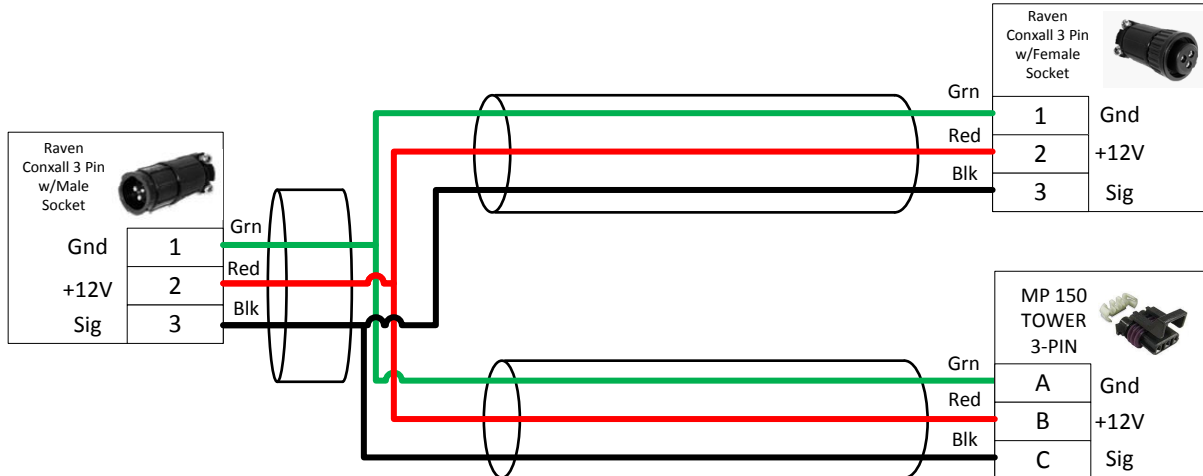

3-Pin Raven to 3-Pin MP 150 Flow Meter Y-Harness-Braided

201-2959Y1-BR

Wire Size: 18 AWG unless otherwise specified

Raven Flow Pin Out

	Part No:	3-Pin Raven to 3-Pin MP 150 Flow Meter Y-Harness-Braided	Drawn By:	JD Schmechel	
	Description:	201-2959Y1-BR	Last Edit Date:	4/17/2015 1:41:04 PM	Revision: A-01
Copyright 2014 SureFire Ag Systems, Reproduction or other use of drawing without express written permission from SureFire Ag Systems is forbidden			Page of Pages	1	of 3

3-Pin Raven to 3-Pin MP 150 Flow Meter Y-Harness-Braided

201-2959Y1-BR

REVISIONS

A-01 Original Drawing

	Part No:	3-Pin Raven to 3-Pin MP 150 Flow Meter Y-Harness-Braided	Drawn By:	JD Schmechel		
	Description:	201-2959Y1-BR	Last Edit Date:	4/17/2015 1:41:04 PM	Revision	A-01
	Copyright 2014 SureFire Ag Systems, Reproduction or other use of drawing without express written permission from SureFire Ag Systems is forbidden			Page of Pages	2	of 3

3-Pin Raven to 3-Pin MP 150 Flow Meter Y-Harness-Braided
201-2959Y1-BR

	Part No:	3-Pin Raven to 3-Pin MP 150 Flow Meter Y-Harness-Braided	Drawn By:		JD Schmechel	
	Description:	201-2959Y1-BR	Last Edit Date:	4/17/2015 1:41:04 PM	Revision	A-01
	Copyright 2014 SureFire Ag Systems, Reproduction or other use of drawing without express written permission from SureFire Ag Systems is forbidden			Page of Pages		3 of 3