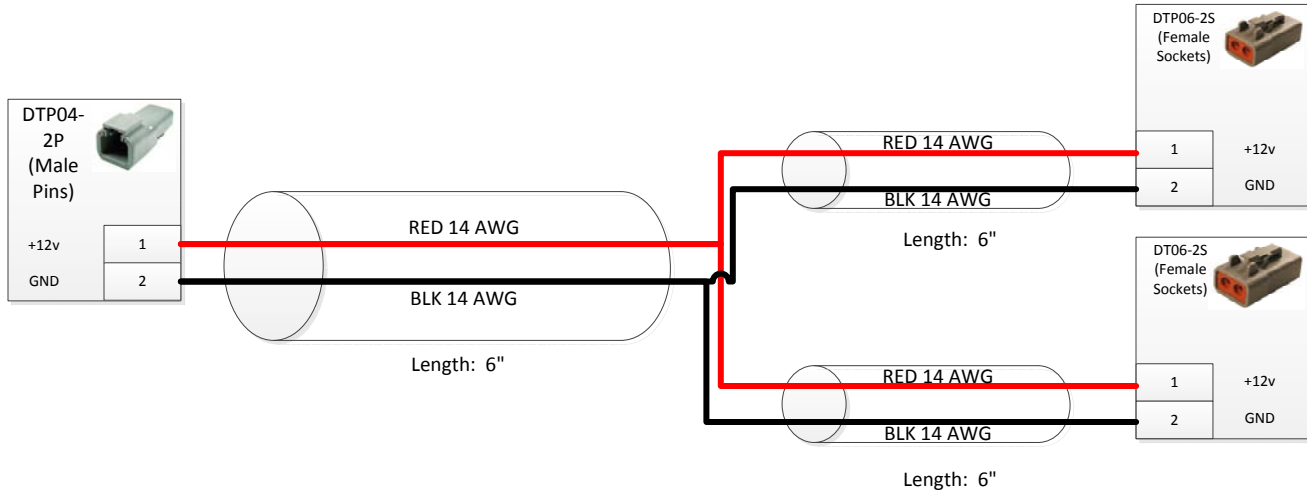

# 201-2579Y1

## Ag Leader Y Adapter (2 of DTP06-2S x 1 of DTP04-2P)

Project:	201-2579Y1	Drawn By:	Brady Gragg
Filename:	??????	Date:	3/18/14
Copyright 2012 SureFire Ag Systems		Page of Pages	1 of 1