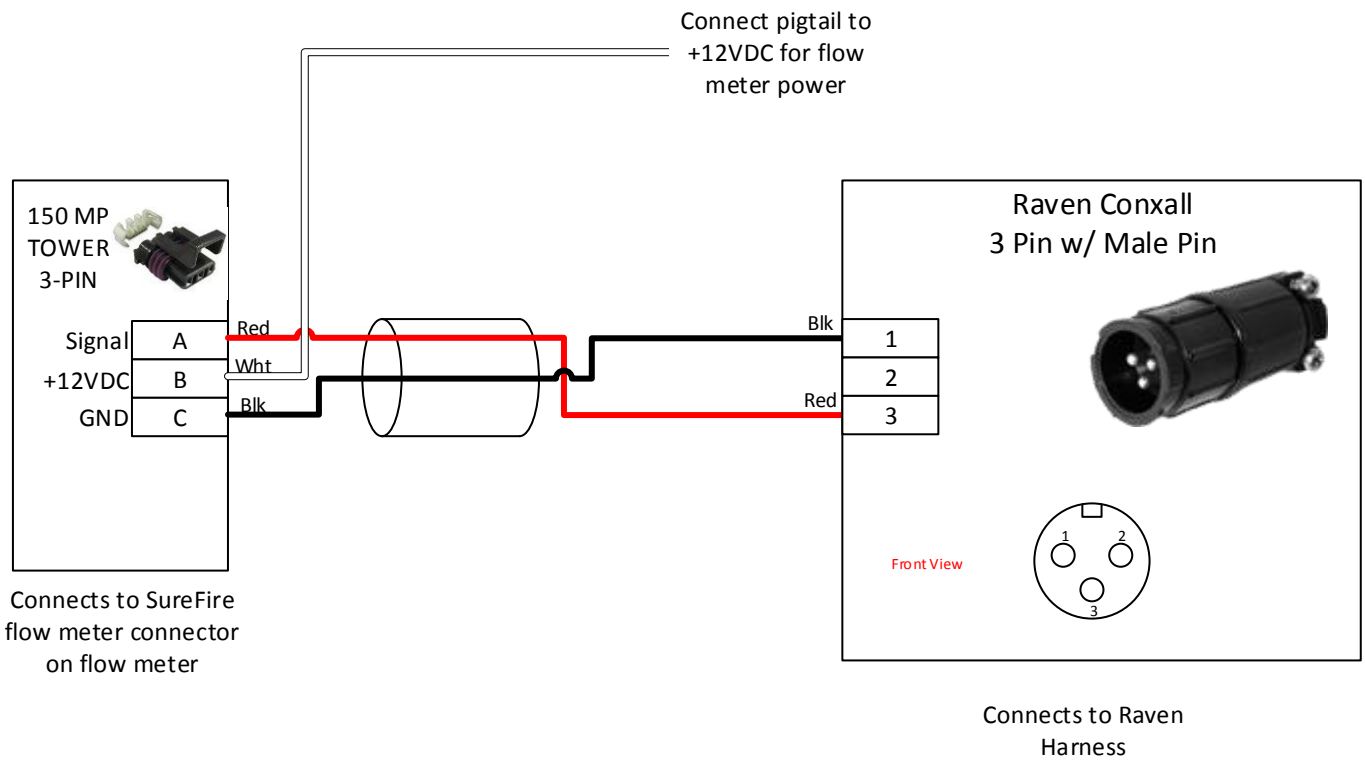

# Raven Flow to 150MP Adapter 201-2138Y1

Wire Size: 18 AWG

Total Length: 1ft

|                                    |                                   |               |             |
|------------------------------------|-----------------------------------|---------------|-------------|
| Project:                           | Adapters                          | Drawn By:     | Albert Popp |
| Name:                              | 201-2138Y1 Raven to 150MP Adapter | Date:         | 1/10/2012   |
| Copyright 2011 SureFire Ag Systems |                                   | Page of Pages | 1 of 3      |

**REVISIONS**

A-01 Original Drawing

|  |  |  |                 |                         |          |      |
|--|--|--|-----------------|-------------------------|----------|------|
|  | Part No:   |  | Drawn By:       | JD Schmechel            |          |      |
|  | Description:   |  | Last Edit Date: | 1/22/2016<br>9:54:01 AM | Revision | A-01 |
|  | Copyright 2014 Sure Fire Ag Systems, Reproduction or other use of drawing without express written permission from SureFire Ag Systems is forbidden |  |                 | Page of Pages           | 2        | of 3 |