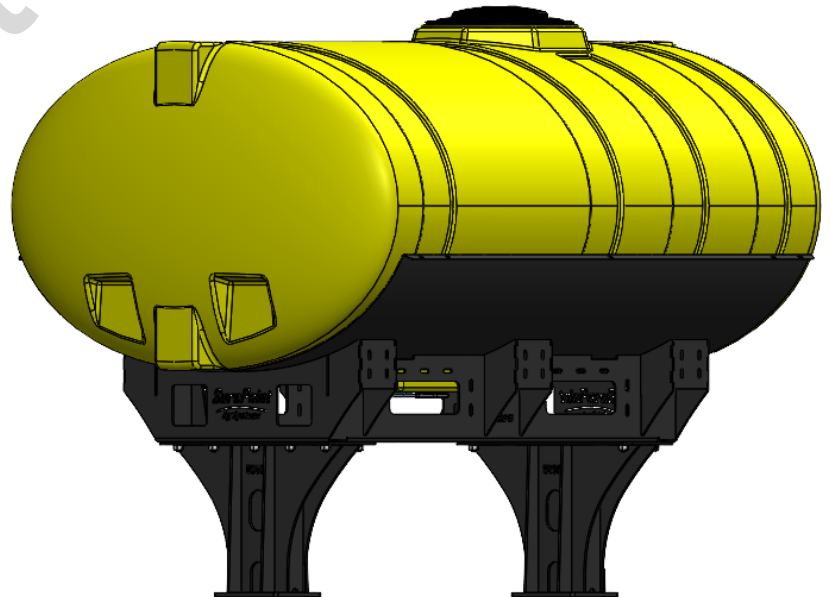

*Kit includes mounting hardware and U-Bolts

530-01-025305

300 Gal Tank, Cradle, & Hardware for John Deere Hitch Applications

Part Number	Description
727-01-HE0300-48-Y	Elliptical Tank - 300 Gallon - Yellow
421-6566Y1-BK	300 Gallon Elliptical Cradle
421-6571Y1-BK	Light Duty Tank Pedestal

*Kit includes mounting hardware and U-Bolts

530-01-455750

John Deere DB80 - 500 Gallon Elliptical Hitch Mount Tank Kit

Instruction Sheet: 396-5148Y1

Part Number	Description
727-01-HE0500-57-CS-Y	Elliptical Tank - 500 Gal - Yellow
421-5321Y1-BK	600/750 Gallon Elliptical Tank Cradle
421-5331Y1-BK	18" Tank Pedestal

*Kit includes mounting hardware and U-Bolts

530-01-455760

John Deere DB80 - 600 Gallon Elliptical Hitch Mount Tank Kit

Instruction Sheet: 396-5148Y1

Part Number	Description
727-01-HE0600-64-CS-Y	Elliptical Tank - 600 Gal - Yellow
421-5321Y1-BK	600/750 Gallon Elliptical Tank Cradle
421-5331Y1-BK	18" Tank Pedestal