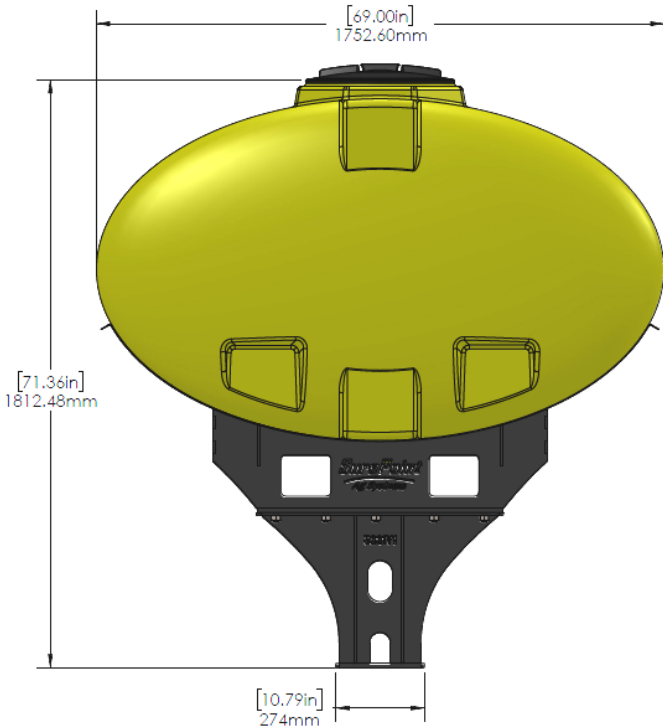

530-01-455775

John Deere DB80 - 750 Gallon Elliptical Hitch Mount Tank Kit

Instruction Sheet: 396-5148Y1

Part Number	Description
727-01-HE0750-69-CS-Y	Elliptical Tank - 750 Gal - Yellow
421-5321Y1-BK	600/750 Gallon Elliptical Tank Cradle
421-5331Y1-BK	18" Tank Pedestal

*Kit includes mounting hardware and U-Bolts