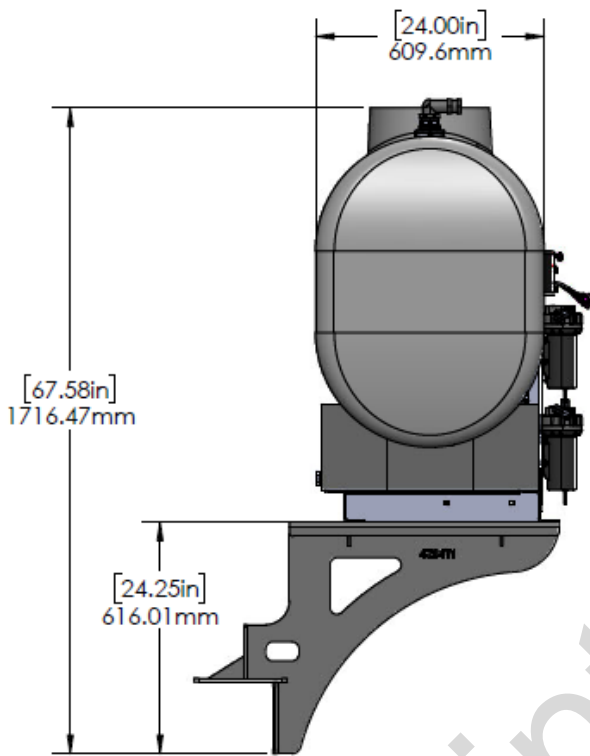

*Kit includes mounting hardware and U-Bolts

530-03-350100

Kinze 3605/3665 - Accelerator Mounting Kit

B
Kinze

Instruction Sheet:

396-5035Y1 - Kinze 3605

396-5036Y1 - Kinze 3665

Part Number	Description
524-01-015501	155 Gallon Accelerator Tank Kit
420-4724Y1-BK	Kinze Wing Mount Tank Bracket