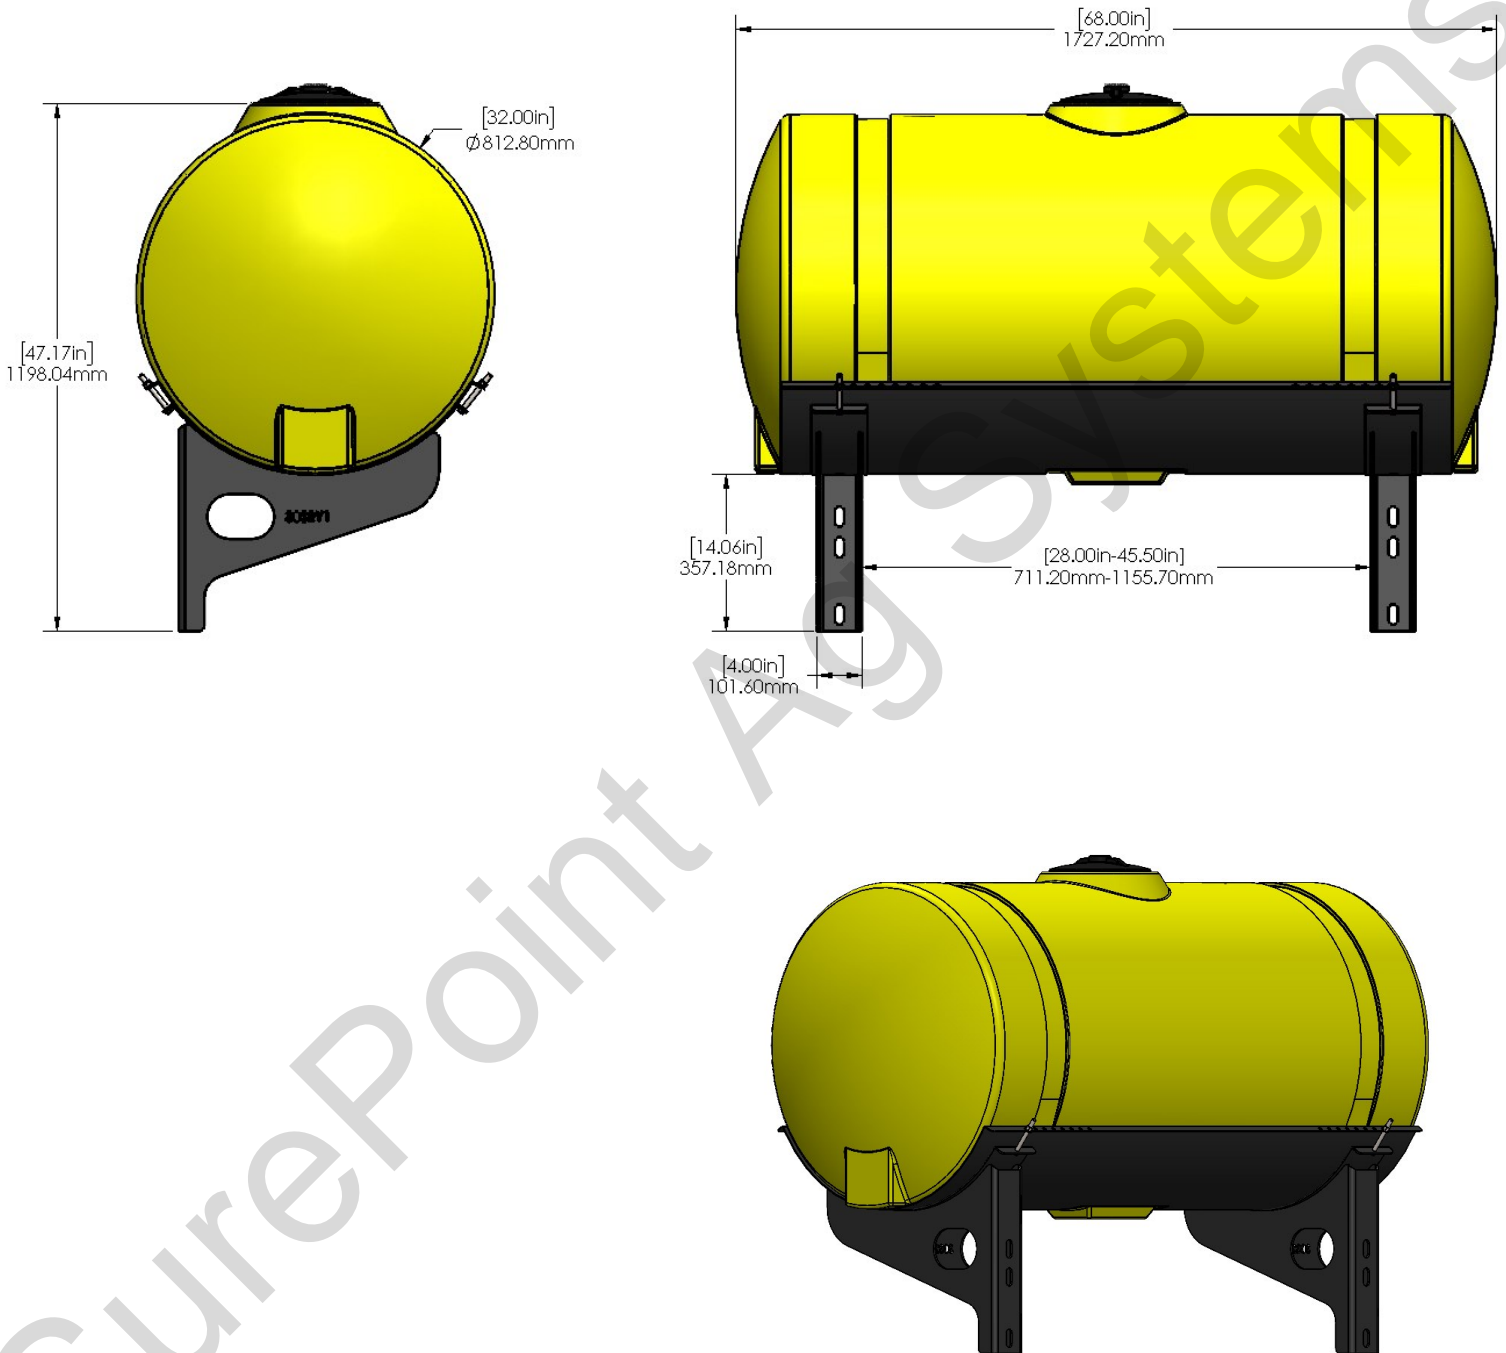

530-01-025150

150 Gal Tank, Bracket, & Hardware for John Deere Applications

Part Number	Description
727-02-HZ0150-32-Y	Horizontal Tank - 150 Gal - Yellow - 32" X 52"
420-3032Y1-BK	Offset Bar Mount Saddle for 32" Tank
420-3003Y1-BK	150 Gallon Round - 32" Tank Support Sheet

*Kit includes mounting hardware and U-Bolts

530-01-025200

200 Gal Tank, Bracket, and Hardware for John Deere Applications

Part Number	Description
727-02-HZ0200-32-Y	Horizontal Tank - 200 Gal - Yellow - 32" X 68"
420-3032Y1-BK	Offset Bar Mount Saddle for 32" Tank
420-3002Y1-BK	200 Gallon Round Cradle