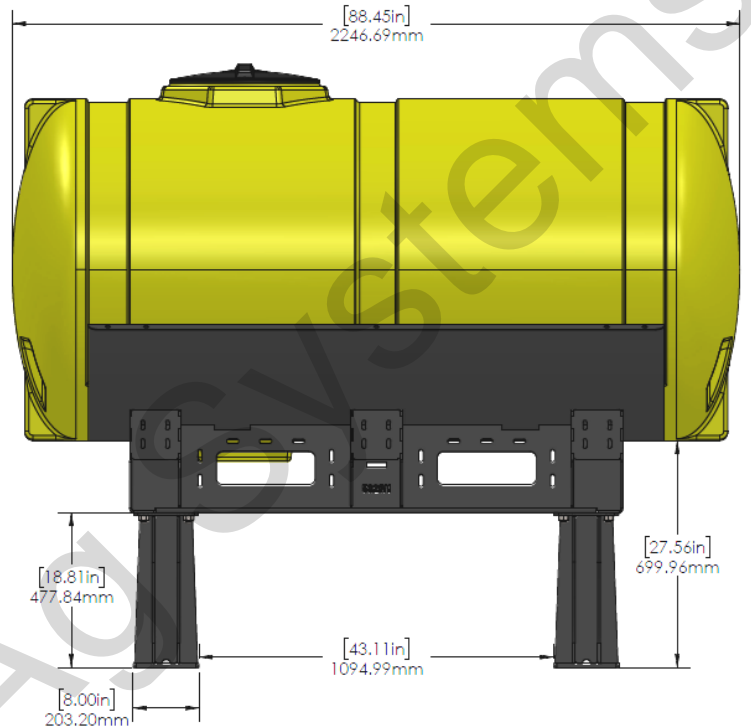

*Kit includes mounting hardware and U-Bolts

530-01-455570

John Deere DB60 - 600 Gallon Elliptical Hitch Mount Tank Kit

Instruction Sheet: 396-5146Y1

Part Number	Description
727-01-HE0600-64-CS-Y	Elliptical Tank - 600 Gal - Yellow
421-5321Y1-BK	600/750 Gallon Elliptical Tank Cradle
421-5331Y1-BK	18" Tank Pedestal

*Kit includes mounting hardware and U-Bolts

530-01-455575

John Deere DB60 - 750 Gallon Elliptical Hitch Mount Tank Kit

Instruction Sheet: 396-5146Y1

Part Number	Description
727-01-HE0750-69-CS-Y	Elliptical Tank - 750 Gal - Yellow
421-5321Y1-BK	600/750 Gallon Elliptical Tank Cradle
421-5331Y1-BK	18" Tank Pedestal