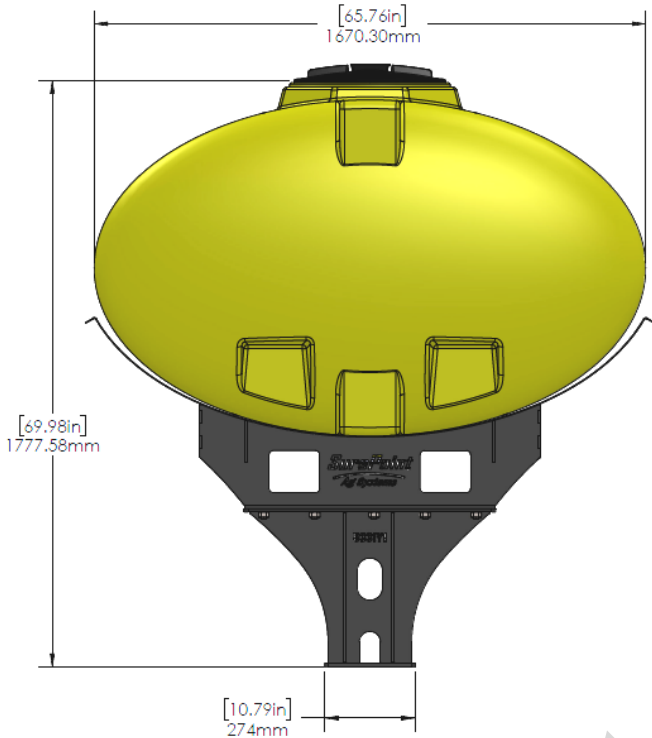

530-01-355800

John Deere 1790/1795 40' - 600 Gallon Ellip Hitch Mount Tank Kit (no markers)

Instruction Sheet: 396-001310

Part Number	Description
727-01-HE0600-64-CS-Y	Elliptical Tank - 600 Gal - Yellow
421-5321Y1-BK	600/750 Gallon Elliptical Tank Cradle
421-5331Y1-BK	18" Tank Pedestal

*Kit includes mounting hardware and U-Bolts