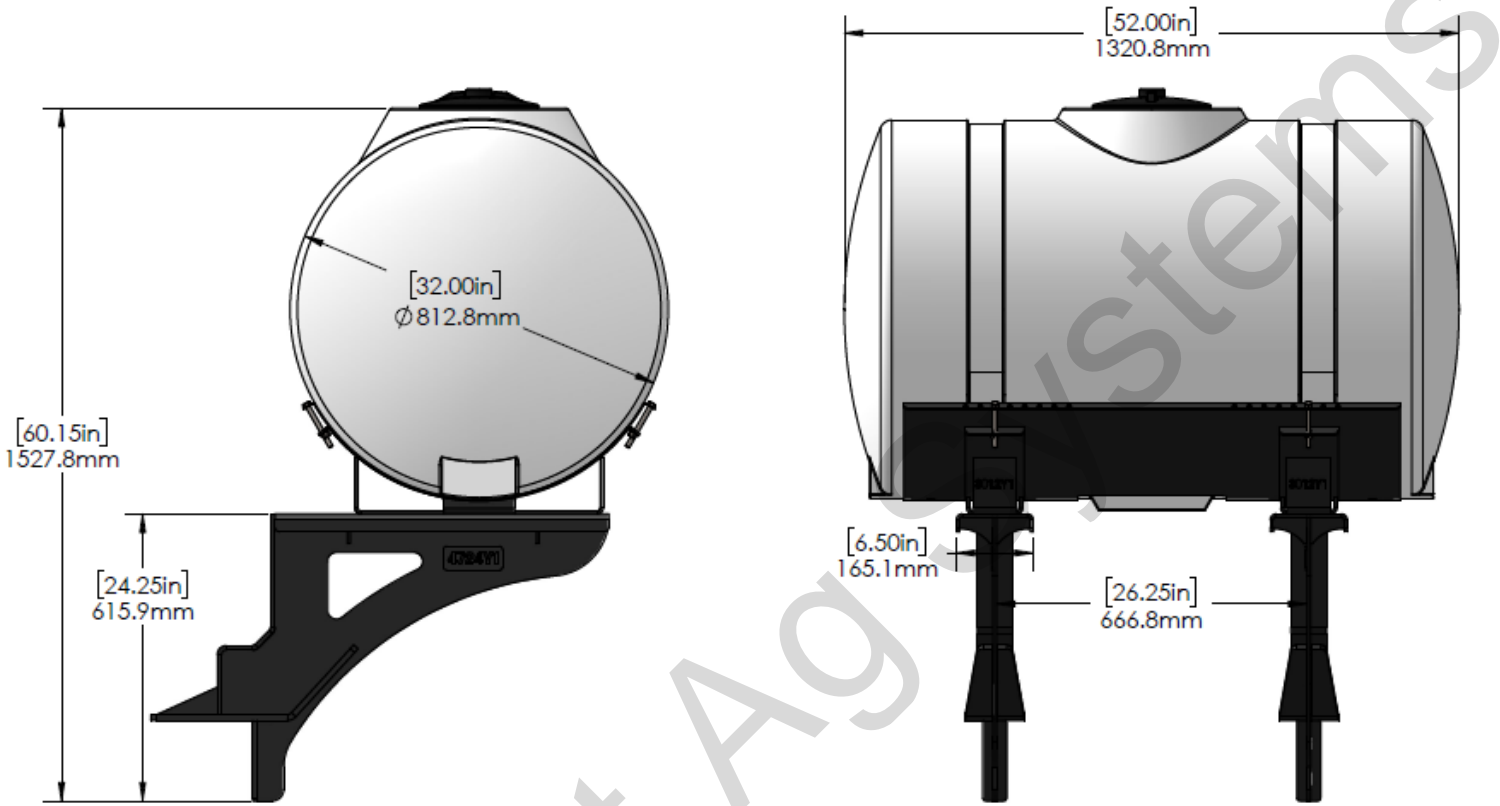

530-03-320150

Kinze 3660/3665 (12R/16R) Bulk Fill - Dual 150 Gal Round Wing Tank Kits

Instruction Sheet: 396-5036Y1

Part Number	Description
727-02-HZ0150-32-W	150 Gallon Round Tank
420-3012Y1-BK	32" Round Tank Saddle
420-3003Y1-BK	150 Gallon Round Tank Support Sheet
420-4724Y1-BK	Kinze Wing Mount Tank Bracket

*Kit includes mounting hardware and U-Bolts