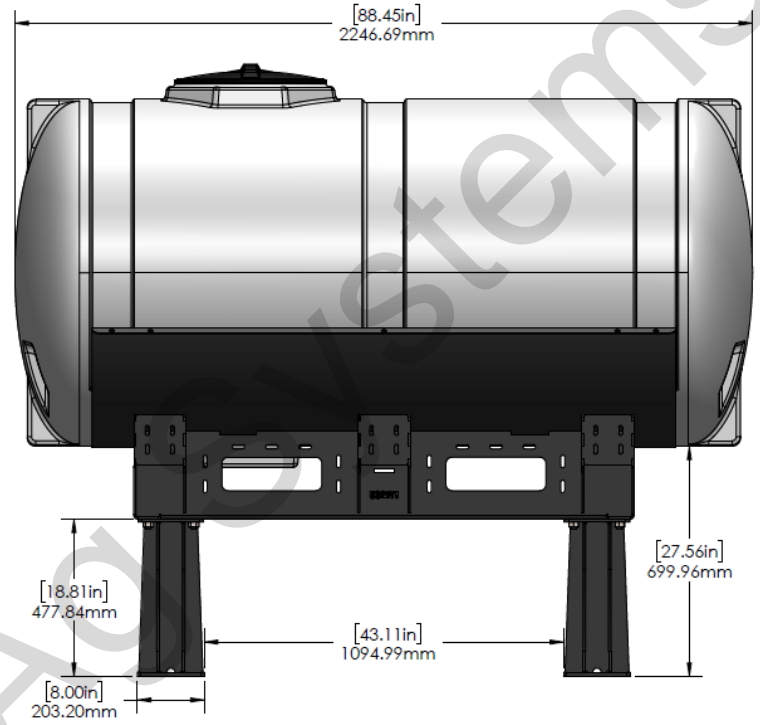

530-00-755100

White 750 Gallon Elliptical Universal Hitch Mount Tank Kit

Part Number	Description
727-01-HE0750-69-CS-W	Elliptical Tank - 750 Gal - White
421-5321Y1-BK	600/750 Gallon Elliptical Tank Cradle
421-5331Y1-BK	18" Tank Pedestal

*Kit includes mounting hardware and U-Bolts