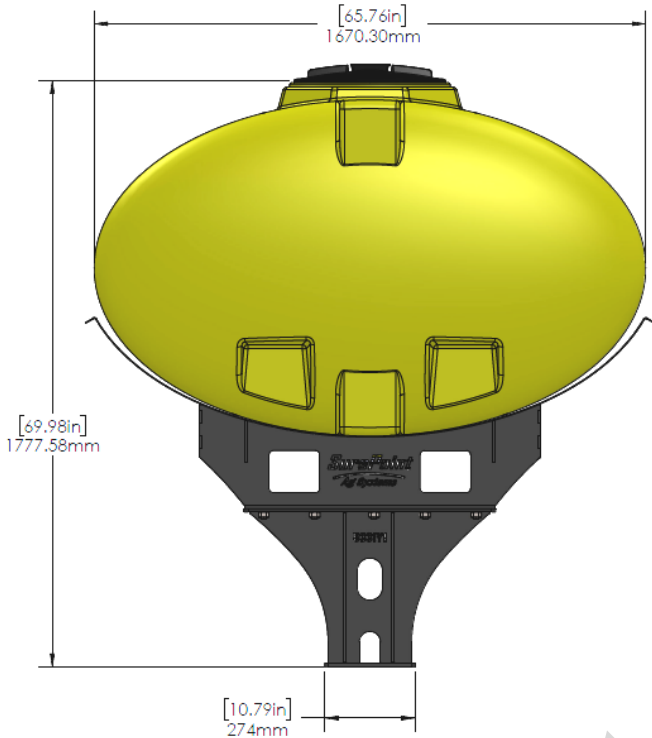

530-01-455960

John Deere DB120 - 600 Gallon Elliptical Hitch Mount Tank Kit

Instruction Sheet: 396-5152Y1

Part Number	Description
727-01-HE0600-64-CS-Y	Elliptical Tank - 600 Gal - Yellow
421-5321Y1-BK	600/750 Gallon Elliptical Tank Cradle
421-5331Y1-BK	18" Tank Pedestal

*Kit includes mounting hardware and U-Bolts