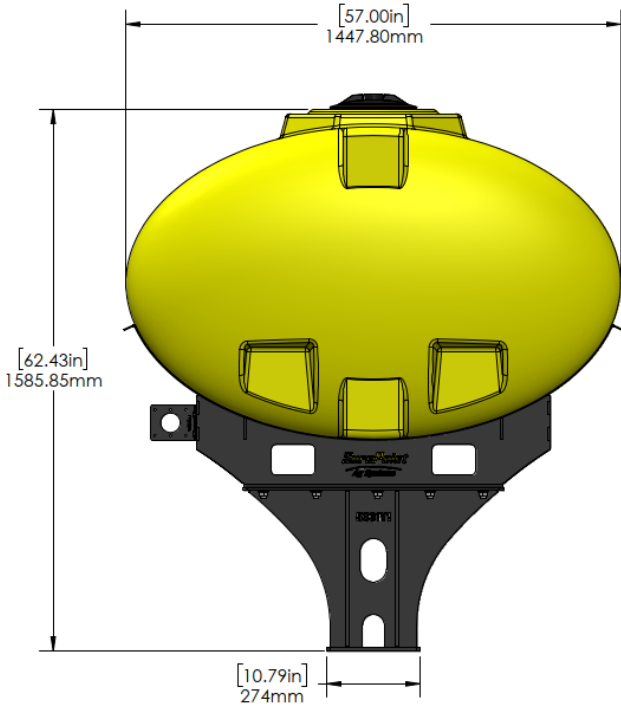

530-01-455565

John Deere DB60 - 500 Gallon Elliptical Hitch Mount Tank Kit

Instruction Sheet: 396-5146Y1

Part Number	Description
727-01-HE0500-57-CS-Y	Elliptical Tank - 500 Gal - Yellow
421-5321Y1-BK	600/750 Gallon Elliptical Tank Cradle
421-5331Y1-BK	18" Tank Pedestal

*Kit includes mounting hardware and U-Bolts