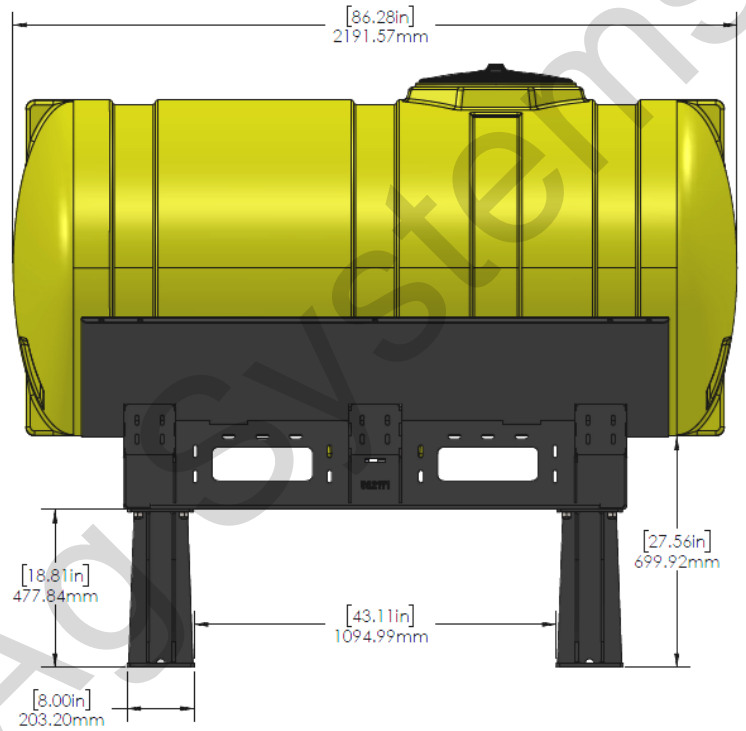

530-01-455760

John Deere DB80 - 600 Gallon Elliptical Hitch Mount Tank Kit

Instruction Sheet: 396-5148Y1

Part Number	Description
727-01-HE0600-64-CS-Y	Elliptical Tank - 600 Gal - Yellow
421-5321Y1-BK	600/750 Gallon Elliptical Tank Cradle
421-5331Y1-BK	18" Tank Pedestal

*Kit includes mounting hardware and U-Bolts