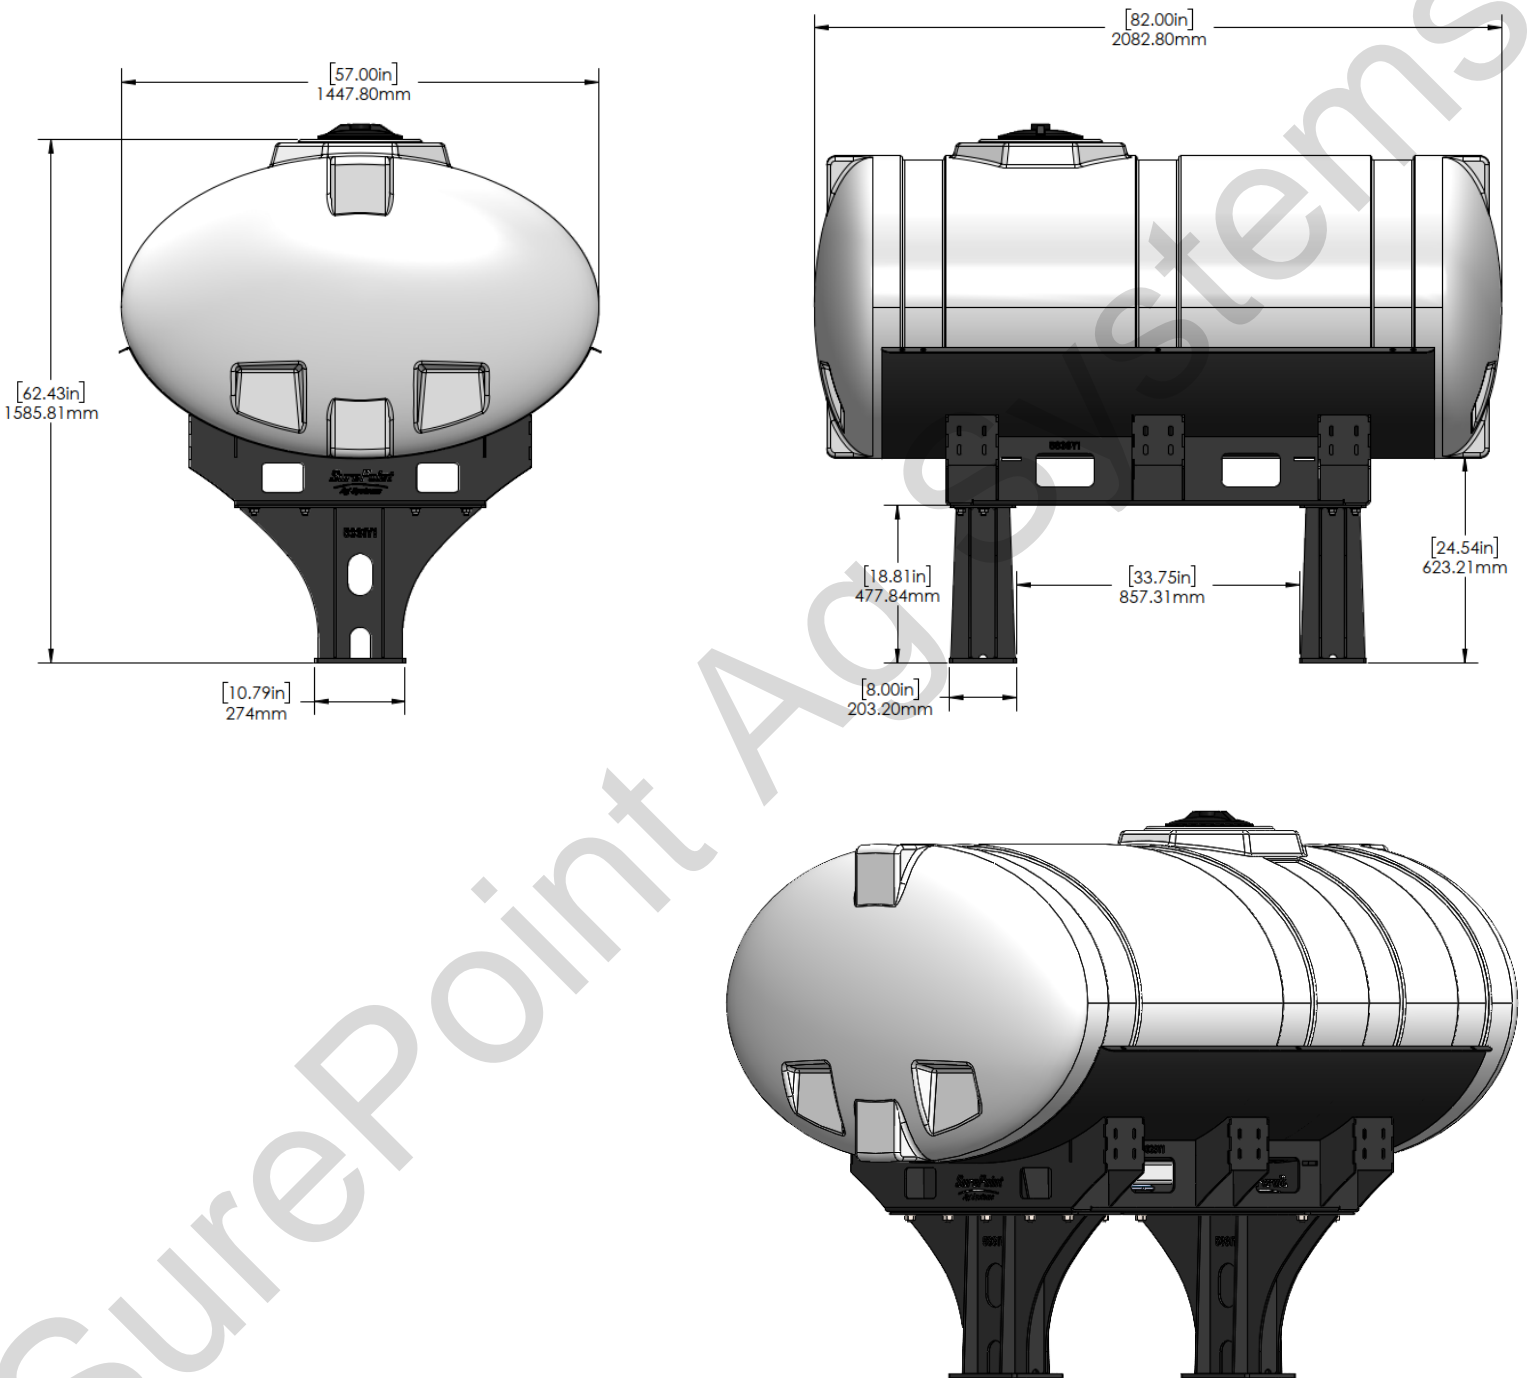

530-03-455150

Kinze 4900/4905 (16R) Hitch Mount Tank - 500 Gal Elliptical - No Markers

Instruction Sheet: 396-4864Y1

Part Number	Description
727-01-HE0500-57-CS-W	Elliptical Tank - 500 Gal - White - Center Sump
421-5638Y1-BK	500 Gallon Elliptical Cradle
421-5331Y1-BK	18" Tank Pedestal

*Kit includes mounting hardware and U-Bolts