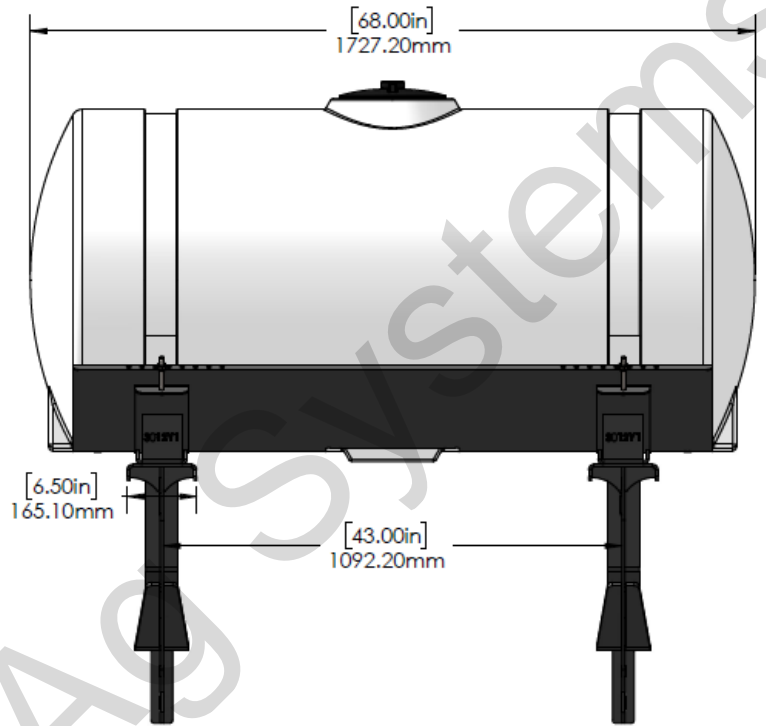

530-03-300200

Kinze 3600/3605 (12R/16R) Bulk Fill - Dual 200 Gal Round Wing Tank Kits

Instruction Sheet: 396-5035Y1

Part Number	Description
727-02-HZ0200-32-W	200 Gallon Round Tank
420-3012Y1-BK	32" Round Tank Saddle
420-3002Y1-BK	200 Gallon Round Tank Support Sheet
420-4724Y1-BK	Kinze Wing Mount Tank Bracket

*Kit includes mounting hardware and U-Bolts