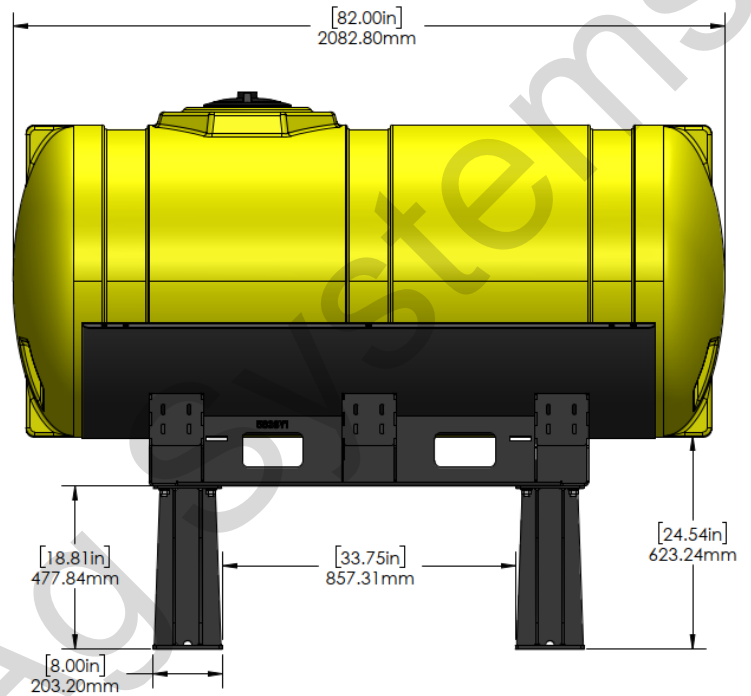

530-01-025150

150 Gal Tank, Bracket, & Hardware for John Deere Applications

Part Number	Description
727-02-HZ0150-32-Y	Horizontal Tank - 150 Gal - Yellow - 32" X 52"
420-3032Y1-BK	Offset Bar Mount Saddle for 32" Tank
420-3003Y1-BK	150 Gallon Round - 32" Tank Support Sheet

*Kit includes mounting hardware and U-Bolts

530-01-025200

200 Gal Tank, Bracket, and Hardware for John Deere Applications

Part Number	Description
727-02-HZ0200-32-Y	Horizontal Tank - 200 Gal - Yellow - 32" X 68"
420-3032Y1-BK	Offset Bar Mount Saddle for 32" Tank
420-3002Y1-BK	200 Gallon Round Cradle

*Kit includes mounting hardware and U-Bolts

530-01-450820

John Deere DB90 - 2-200 Gallon Elliptical Wing Mount Tank Kits

Instruction Sheet: 396-5151Y1

Part Number	Description
727-01-HE0200-41-Y	200 Gal Elliptical Tank - Yellow
420-4694Y1-BK	200 Gallon Elliptical Saddle
420-6943Y1-BK	DB Wing Tank Mounting Bracket

*Kit includes mounting hardware and U-Bolts

530-01-455850

John Deere DB90 - 500 Gallon Elliptical Hitch Mount Tank Kit

Instruction Sheet: 396-5150Y1

Part Number	Description
727-01-HE0500-57-CS-Y	Elliptical Tank - 500 Gal - Yellow
421-5321Y1-BK	600/750 Gallon Elliptical Tank Cradle
421-5331Y1-BK	18" Tank Pedestal