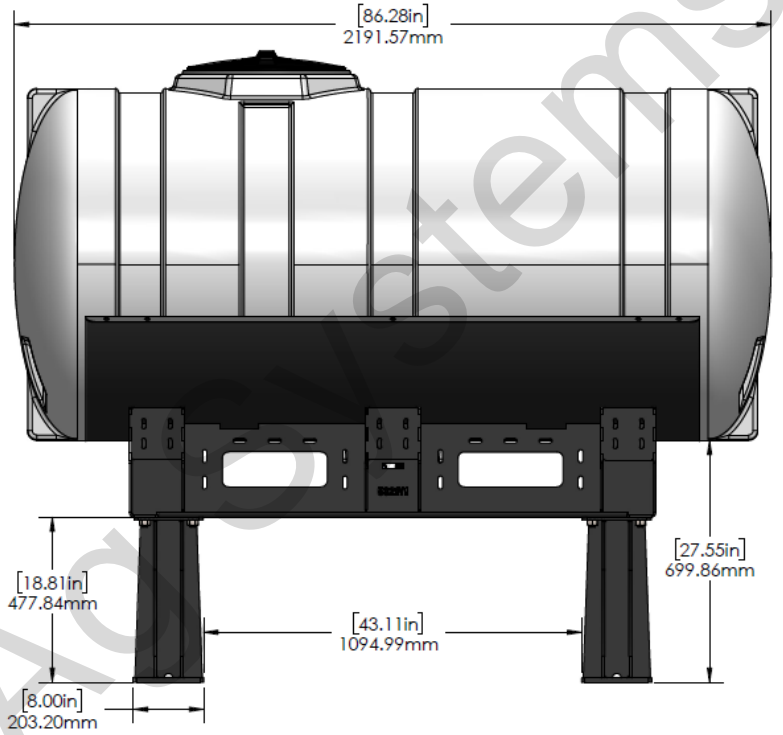

530-03-455160

Kinze 4900/4905 (16R) Hitch Mount Tank - 600 Gal Elliptical - No Markers

Instruction Sheet: 396-4864Y1

Part Number	Description
727-01-HE0600-64-CS-W	Elliptical Tank - 600 Gal - White
421-5321Y1-BK	600/750 Gallon Elliptical Tank Cradle
421-5331Y1-BK	18" Tank Pedestal

*Kit includes mounting hardware and U-Bolts