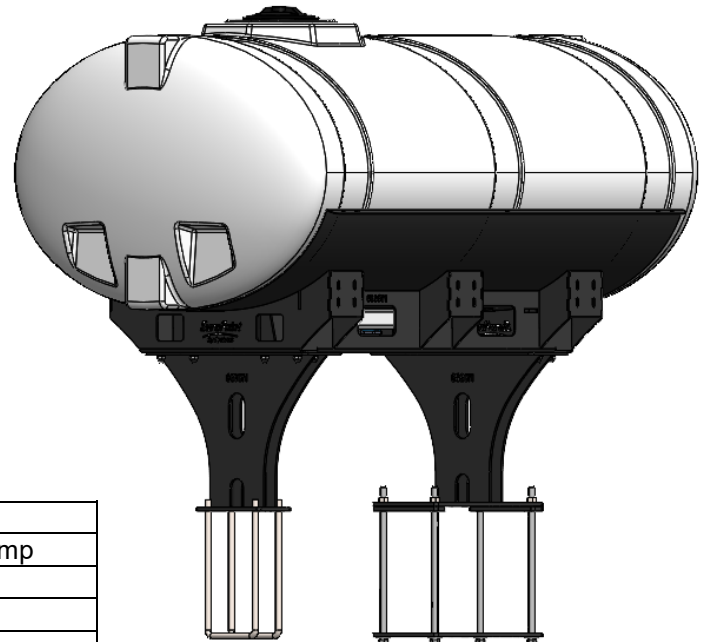

530-02-155500

Case iH 1250/1255 24R30 - 500 Gallon Elliptical Hitch Mount Tank Kit

Instruction Sheet: 396-3095Y1

Part Number	Description
727-01-HE0500-57-CS-W	Elliptical Tank - 500 Gal - White - Offset Sump
421-5638Y1-BK	500 Gallon Elliptical Cradle
421-6571Y1-BK	Light Duty Tank Pedestal
421-6621Y1-BK	Rear Pedestal for Case iH 24R 1250

*Kit includes mounting hardware and U-Bolts