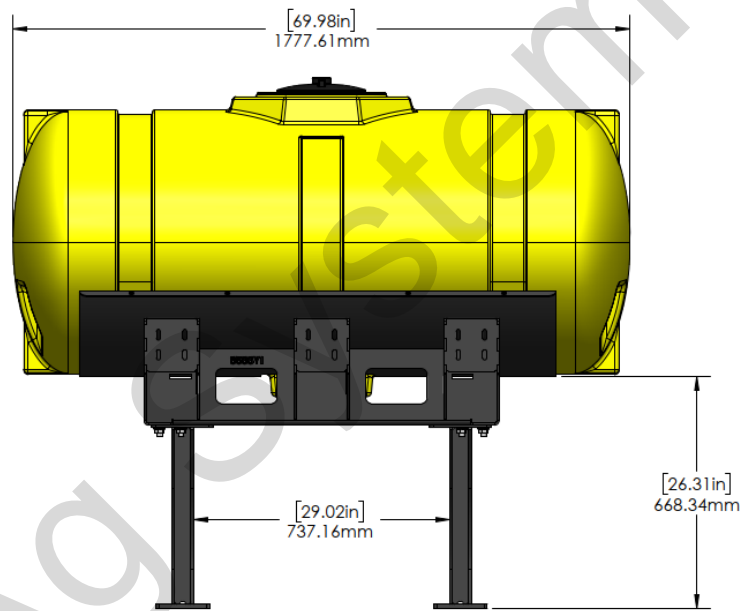

530-01-025150

150 Gal Tank, Bracket, & Hardware for John Deere Applications

Part Number	Description
727-02-HZ0150-32-Y	Horizontal Tank - 150 Gal - Yellow - 32" X 52"
420-3032Y1-BK	Offset Bar Mount Saddle for 32" Tank
420-3003Y1-BK	150 Gallon Round - 32" Tank Support Sheet

*Kit includes mounting hardware and U-Bolts

530-01-025200

200 Gal Tank, Bracket, and Hardware for John Deere Applications

Part Number	Description
727-02-HZ0200-32-Y	Horizontal Tank - 200 Gal - Yellow - 32" X 68"
420-3032Y1-BK	Offset Bar Mount Saddle for 32" Tank
420-3002Y1-BK	200 Gallon Round Cradle

*Kit includes mounting hardware and U-Bolts

530-01-025305

300 Gal Tank, Cradle, & Hardware for John Deere Hitch Applications

Part Number	Description
727-01-HE0300-48-Y	Elliptical Tank - 300 Gallon - Yellow
421-6566Y1-BK	300 Gallon Elliptical Cradle
421-6571Y1-BK	Light Duty Tank Pedestal