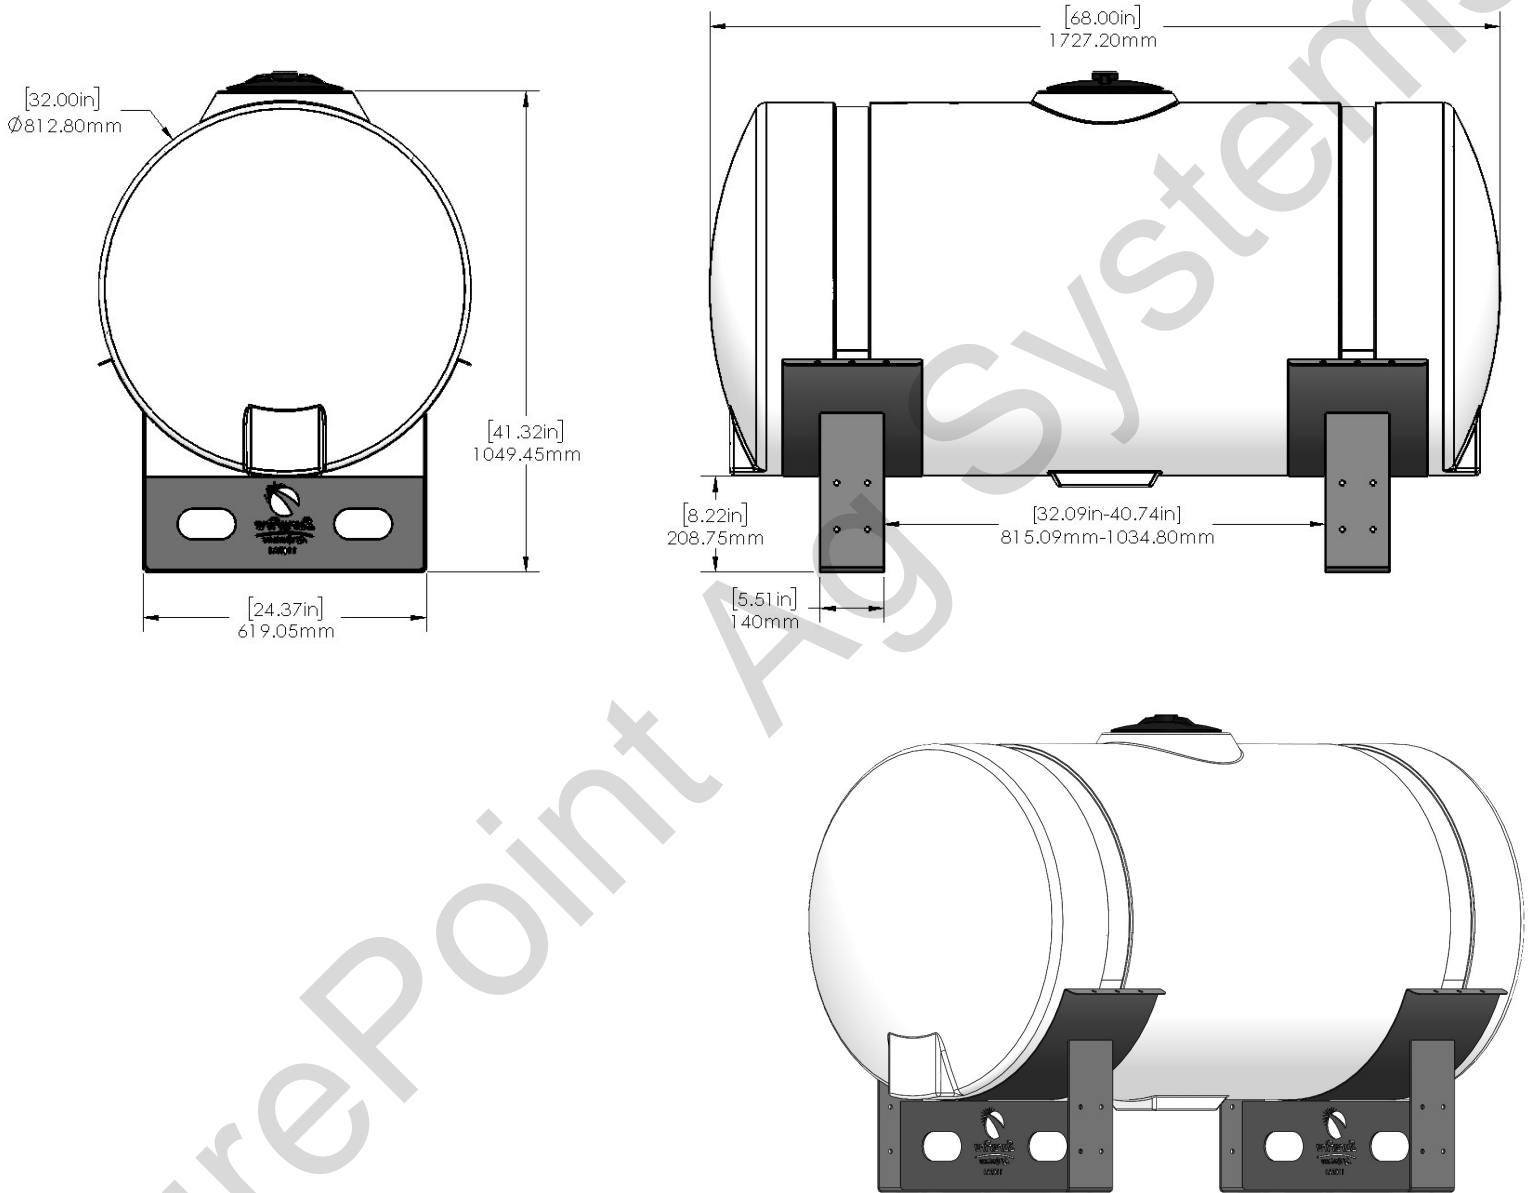

530-00-200100

White 200 Gallon Tank Kit for 32" Tank/ Black Saddles

Instruction Sheet: 396-001600

Part Number	Description
727-02-HZ0200-32-W	Horizontal Tank - 200 Gal - White
420-1107A1-BK	32" Tank Saddle
525-2055	Tank Strap Kit

*Kit includes mounting hardware and U-Bolts