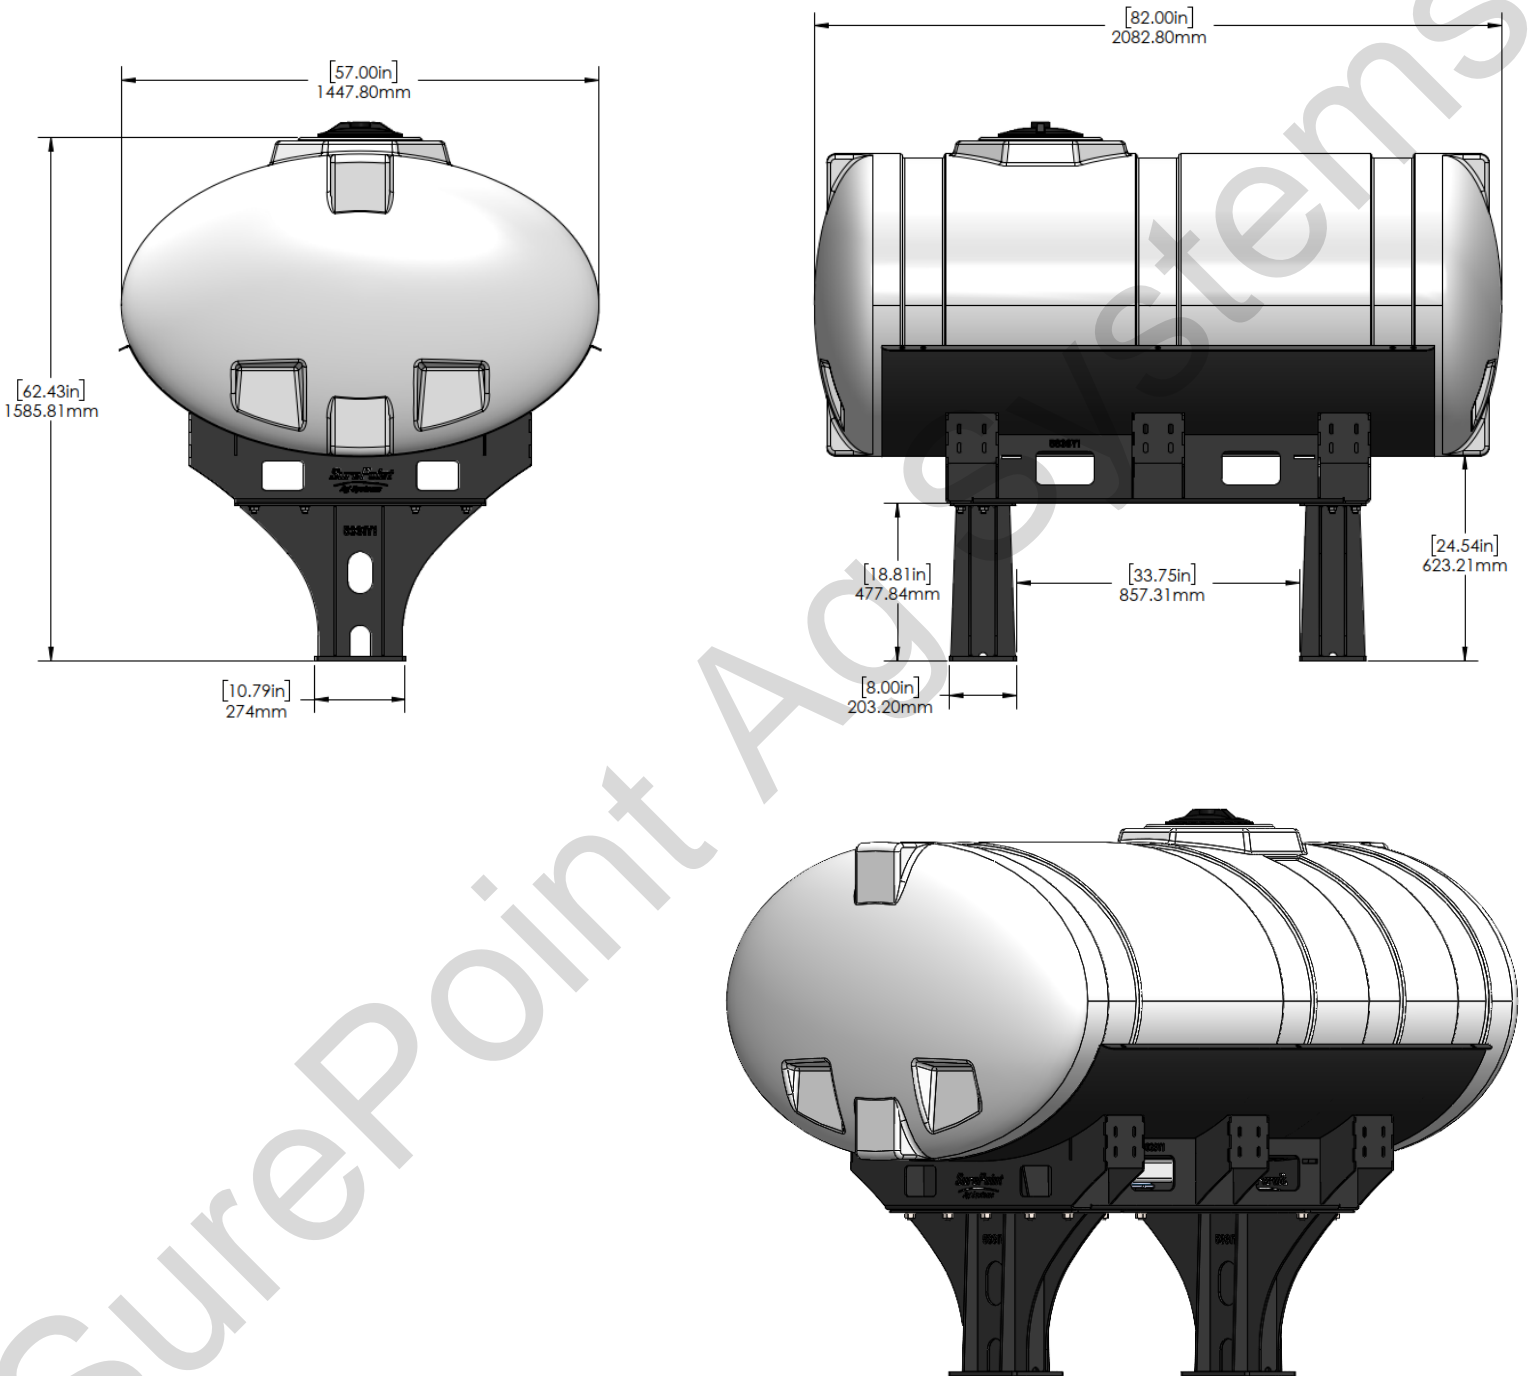

530-00-505100

White 500 Gallon Elliptical Universal Hitch Mount Tank Kit

Part Number	Description
727-01-HE0500-57-CS-W	Elliptical Tank - 500 Gal - White - Center Sump
421-5638Y1-BK	500 Gallon Elliptical Cradle
421-5331Y1-BK	18" Tank Pedestal

*Kit includes mounting hardware and U-Bolts