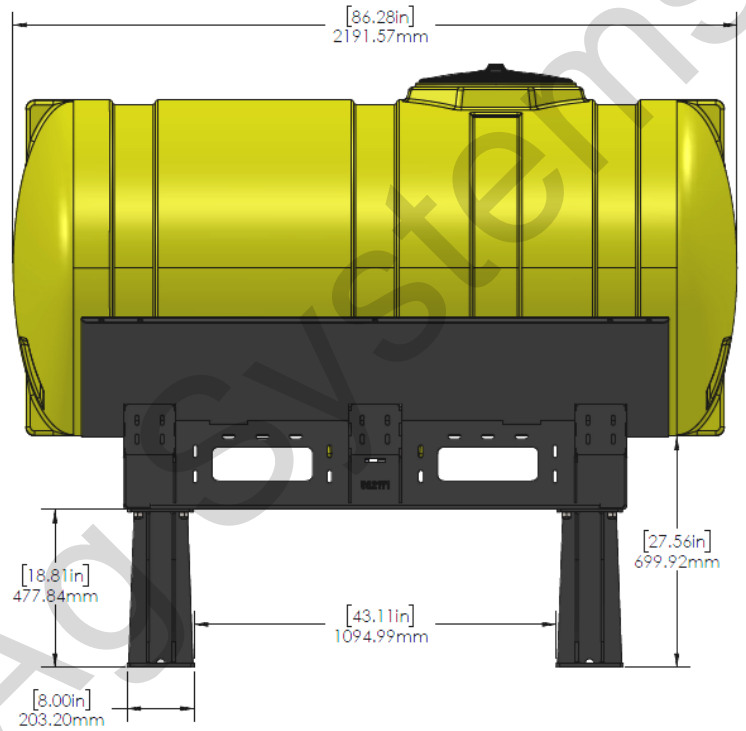

*Kit includes mounting hardware and U-Bolts

530-01-255400

John Deere 1770/1775 16R30 - 400 Gallon Elliptical Hitch Mount Tank Kit

Instruction Sheet: 396-001310

Part Number	Description
727-01-HE0400-57-Y	Elliptical Tank - 400 Gal - Yellow
421-6571Y1-BK	20" Light Duty Tank Pedestal
421-6516Y1-BK	400 Gallon Elliptical Tank Cradle

*Kit includes mounting hardware and U-Bolts

530-01-255500

John Deere 1770/1775 16R30 - 500 Gallon Elliptical Hitch Mount Tank Kit

Instruction Sheet: 396-001310

Part Number	Description
727-01-HE0500-57-CS-Y	Elliptical Tank - 500 Gal - Yellow
421-5638Y1-BK	500 Gallon Elliptical Cradle, Black
421-5704Y1-BK	22" Tank Pedestal

*Kit includes mounting hardware and U-Bolts

530-01-255550

John Deere 1770/1775 16R30 - 600 Gallon Elliptical Hitch Mount Tank Kit

Instruction Sheet: 396-001310

Part Number	Description
727-01-HE0600-64-CS-Y	Elliptical Tank - 600 Gal - Yellow
421-5321Y1-BK	600/750 Gallon Elliptical Tank Cradle
421-5331Y1-BK	18" Tank Pedestal