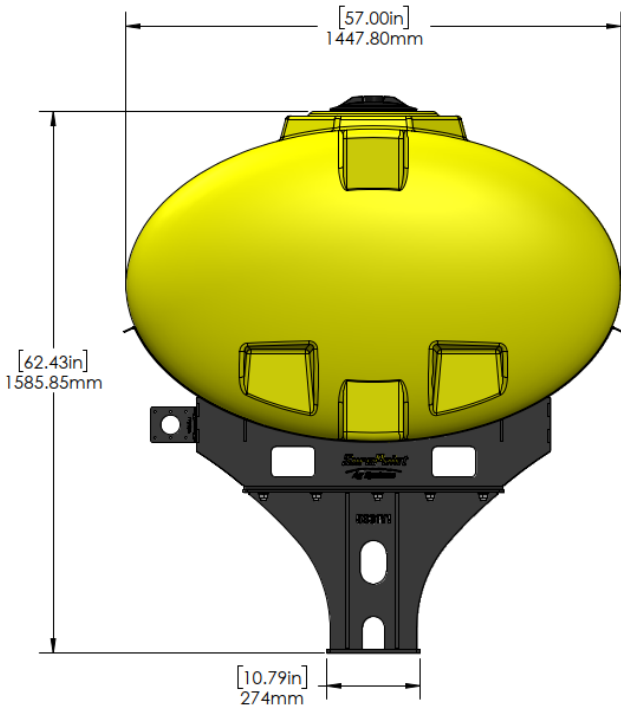

Planter Description	Tank Size
1240 12R30 Pivot Fold Bulk Fill	2 x 200 Side Mount
1250/1255 Front Fold - 12R30 Bulk Fill	300 Gallon Round
1250/1255 Front Fold - 12R30 Non-Bulk Fill (Front Hitch Mount)	500 Gallon Elliptical
1250/1255 Front Fold - 12R30 Non-Bulk Fill (Rear Hitch Mount)	500 Gallon Elliptical
1250/1255 Front Fold - 16R30 Bulk Fill	300 Gallon Round
1250/1255 Front Fold - 16R30 Bulk Fill	400 Gallon Elliptical
1250/1255 Front Fold - 16R30 Bulk Fill	500 Gallon Elliptical
1250/1255 Front Fold - 16R30 Non-Bulk Fill (Front Hitch Mount)	500 Gallon Elliptical
1250/1255 Front Fold - 16R30 Non-Bulk Fill (Rear Hitch Mount)	500 Gallon Elliptical
1250/1255 Front Fold - 24R30 Bulk Fill	400 Gallon Elliptical
1250/1255 Front Fold - 24R30 Bulk Fill	500 Gallon Elliptical
1250/1255 Front Fold - 24R30	2 x 200 Elliptical
2140 Pivot Fold	2 x 200 Side Mount
2145 24R30 Pivot Fold Bulk Fill	2 x 200 Side Mount
2150 Front Fold - 16R30 Bulk Fill	400 Gallon Elliptical
2150 Front Fold - 16R30 Bulk Fill	500 Gallon Elliptical
2150 Front Fold - 16R30 Bulk Fill	600 Gallon Elliptical
2150 Front Fold - 24R30 Bulk Fill	400 Gallon Elliptical
2150 Front Fold - 24R30 Bulk Fill	500 Gallon Elliptical
2150 Front Fold - 24R30 Bulk Fill	600 Gallon Elliptical

*Kit includes mounting hardware and U-Bolts

530-01-355800

John Deere 1790/1795 40' - 600 Gallon Ellip Hitch Mount Tank Kit (no markers)

Instruction Sheet: 396-001310

Part Number	Description
727-01-HE0600-64-CS-Y	Elliptical Tank - 600 Gal - Yellow
421-5321Y1-BK	600/750 Gallon Elliptical Tank Cradle
421-5331Y1-BK	18" Tank Pedestal

*Kit includes mounting hardware and U-Bolts

530-01-455550

John Deere DB44 (and smaller) - 500 Gallon Elliptical Hitch Mount Tank Kit Instruction Sheet: 396-4108Y1

Part Number	Description
727-01-HE0500-57-CS-Y	Elliptical Tank - 500 Gal - Yellow
421-5638Y1-BK	500 Gallon Elliptical Cradle, Black
421-5331Y1-BK	18" Tank Pedestal