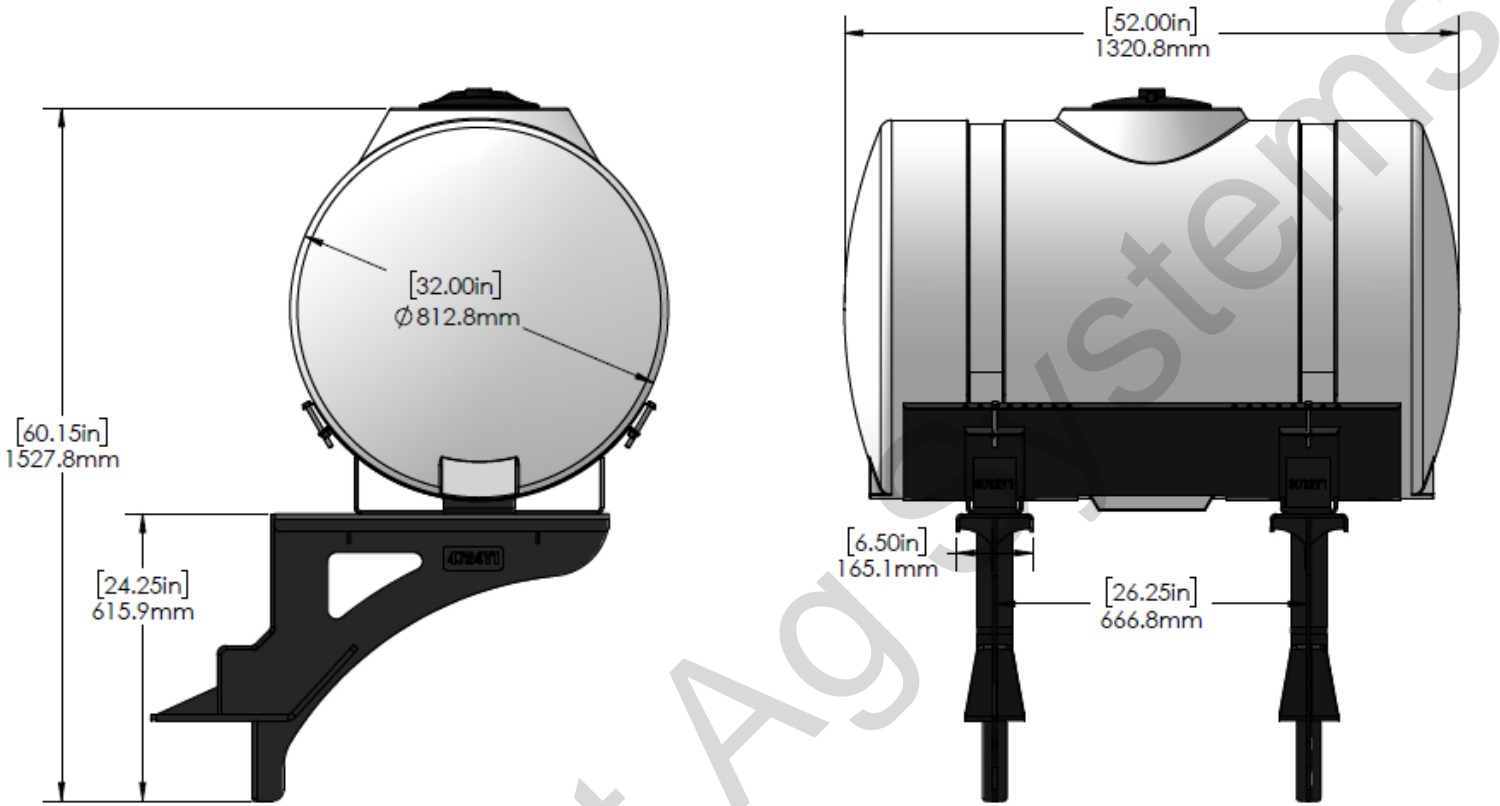

530-03-300150

Kinze 3600/3605 (12R/16R) Bulk Fill - Dual 150 Gal Round Wing Tank Kit

Instruction Sheet: 396-5035Y1

Part Number	Description
727-02-HZ0150-32-W	150 Gallon Round Tank
420-3012Y1-BK	32" Round Tank Saddle
420-3003Y1-BK	150 Gallon Round Tank Support Sheet
420-4724Y1-BK	Kinze Wing Mount Tank Bracket

*Kit includes mounting hardware and U-Bolts