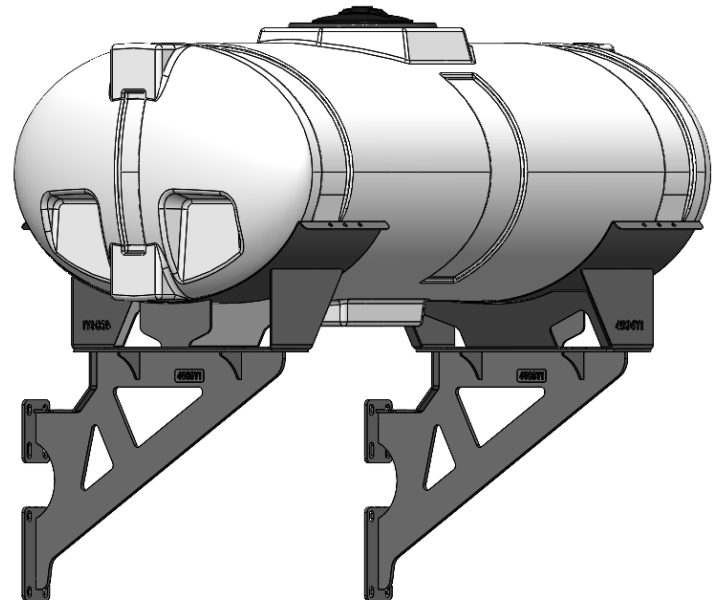

530-02-450050

Case iH 1255 24R30 Bulk Fill - 200 Gallon Wing Mounted Tank Kit Instruction Sheet: 396-4705Y1

Part Number	Description
727-01-HE0200-41-W	200 Gallon Elliptical Tank
420-4694Y1-BK	200 Gallon Elliptical Tank Saddle
420-4596Y1-BK	24R Wing Tank - Bulk Fill Tank Mounting Bracket

*Kit includes mounting hardware and U-Bolts