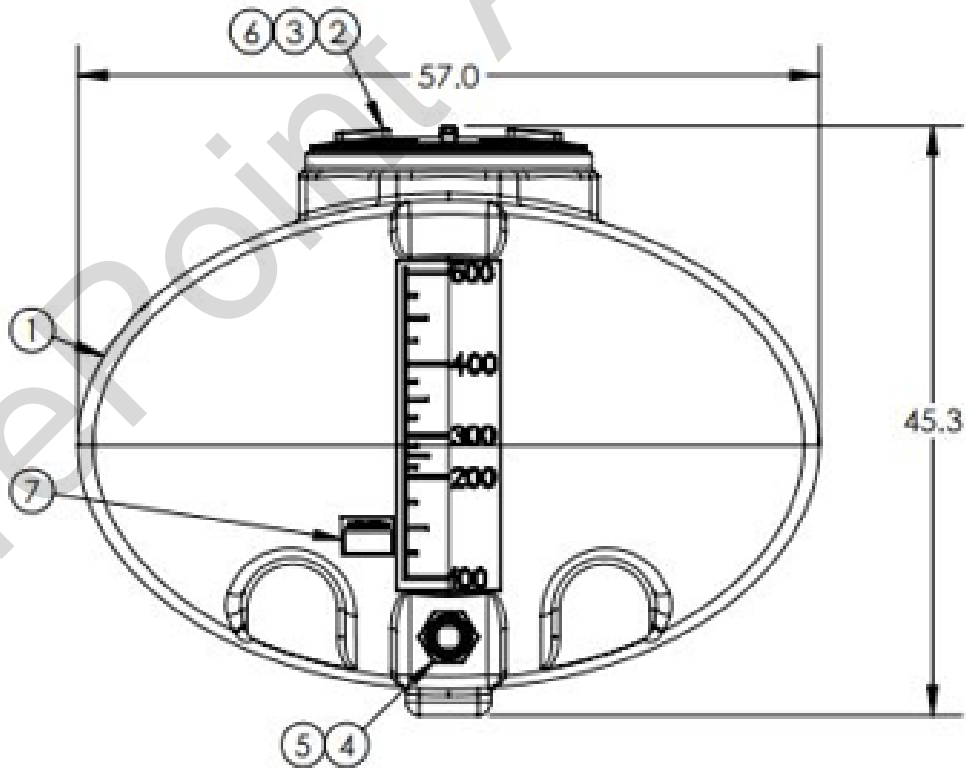

727-01-HE0400-57 - 400 Gallon Elliptical Tank

Center Sump

White, Yellow, Gray

727-01-HE0500-57 - 500 Gallon Elliptical Tank

Center or Offset Sump

White, Yellow, Gray

727-01-HE0600-64 - 600 Gallon Elliptical Tank