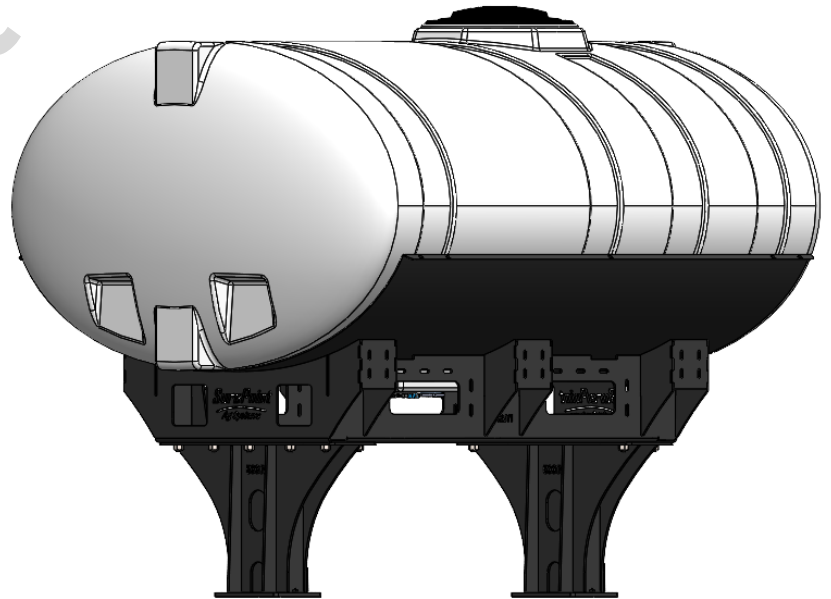

530-03-455160

Kinze 4900/4905 (16R) Hitch Mount Tank - 600 Gal Elliptical - No Markers

Instruction Sheet: 396-4864Y1

Part Number	Description
727-01-HE0600-64-CS-W	Elliptical Tank - 600 Gal - White
421-5321Y1-BK	600/750 Gallon Elliptical Tank Cradle
421-5331Y1-BK	18" Tank Pedestal

*Kit includes mounting hardware and U-Bolts