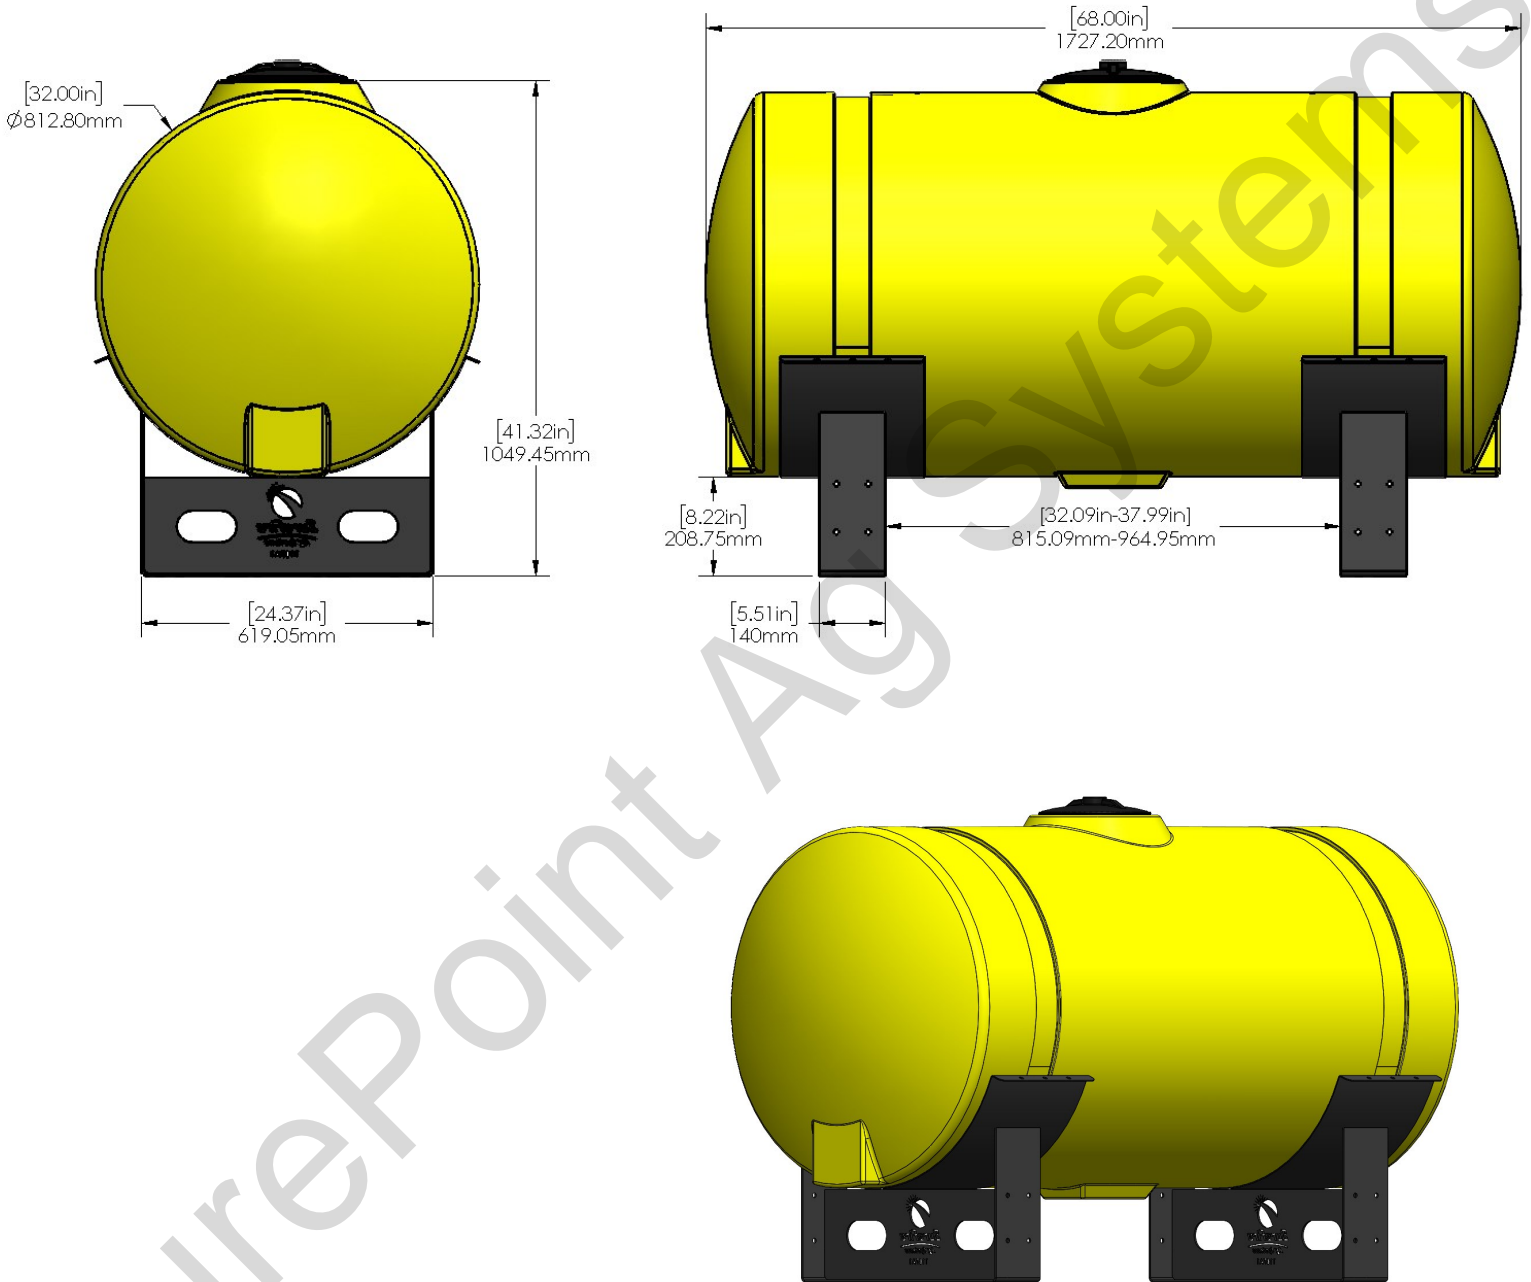

530-00-200200

Yellow 200 Gallon Tank Kit for 32" Tank/ Black Saddles

Instruction Sheet: 396-001600

Part Number	Description
727-02-HZ0200-32-Y	Horizontal Tank - 200 Gal - Yellow
420-1107A1-BK	32" Tank Saddle
525-2055	Tank Strap Kit

*Kit includes mounting hardware and U-Bolts