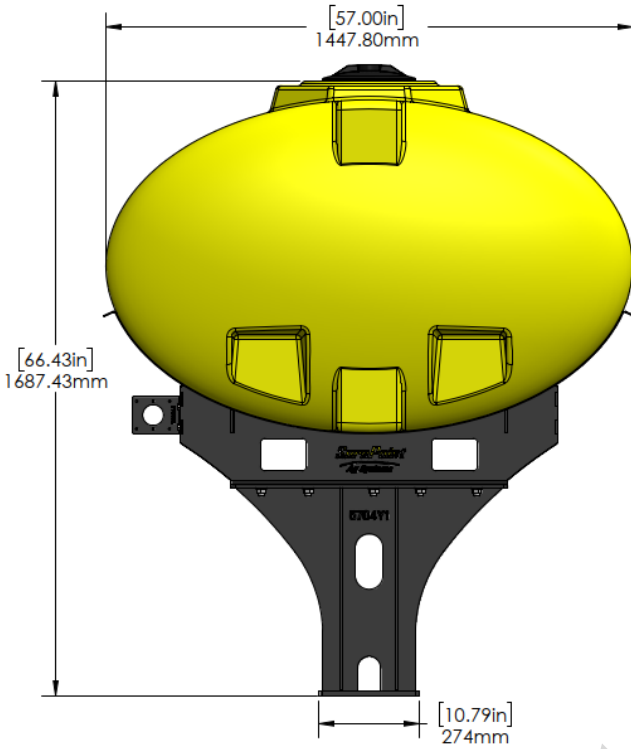

530-01-155500

John Deere 1770/1775 24R30 - 500 Gallon Elliptical Hitch Mount Tank Kit

Instruction Sheet: 396-001290

Part Number	Description
727-01-HE0500-57-CS-Y	Elliptical Tank - 500 Gal - Yellow
421-5638Y1-BK	500 Gallon Elliptical Cradle, Black
421-5704Y1-BK	22" Tank Pedestal

*Kit includes mounting hardware and U-Bolts