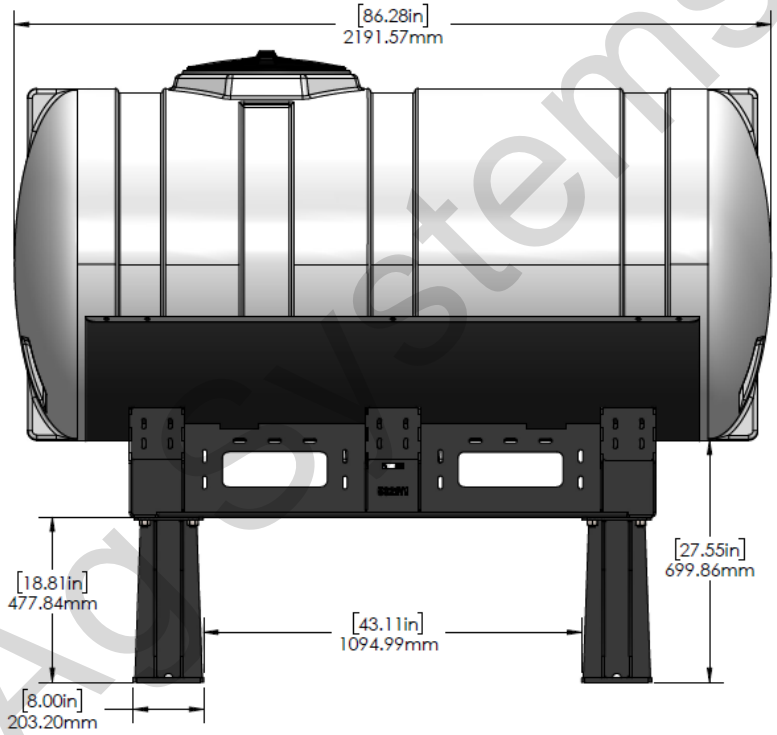

530-03-455260

Kinze 4900/4905 (24R) Hitch Mount Tank - 600 Gal Elliptical

Instruction Sheet: 396-5039Y1

Part Number	Description
727-01-HE0600-64-CS-W	Elliptical Tank - 600 Gal - White
421-5321Y1-BK	600/750 Gallon Elliptical Tank Cradle
421-5331Y1-BK	18" Tank Pedestal

*Kit includes mounting hardware and U-Bolts