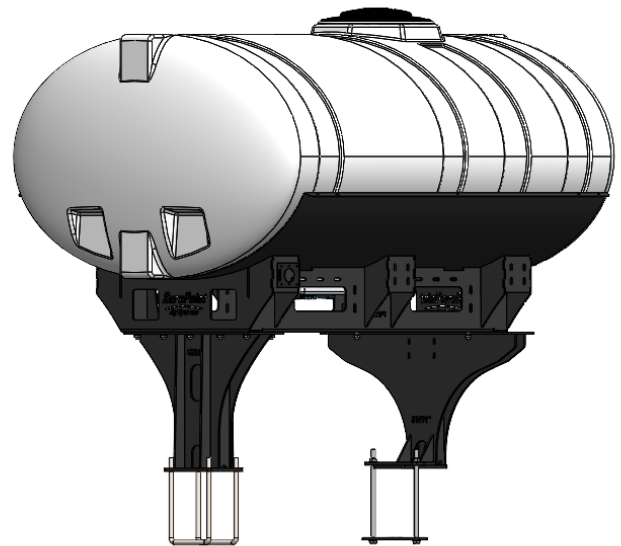

*Kit includes mounting hardware and U-Bolts

530-02-255700

Case IH 1250/1255 - 600 Gallon Elliptical Hitch Mounted Tank Kit (16R / 24R)

Instruction Sheet: 396-2652Y1

Tank Kit works on:

- 16R Row Box Planter (Front Hitch)
- 16R Bulk Fill Planter (Without Markers)
- 24R Bulk Fill Planter