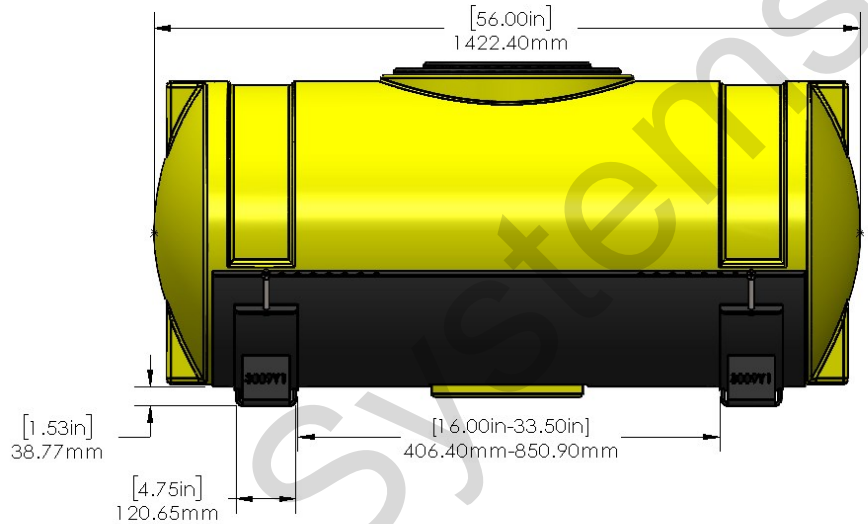

530-00-100150

Yellow 150 Gallon Elliptical Universal Tank Kit with Black Saddles

Part Number	Description
727-01-HE0150-38-Y	Elliptical Tank - 150 Gal - Yellow
420-3009Y1-BK	150 Gallon Elliptical Tank Cradle
420-3001Y1	150 Gallon Elliptical Tank Support Sheet

*Kit includes mounting hardware and U-Bolts