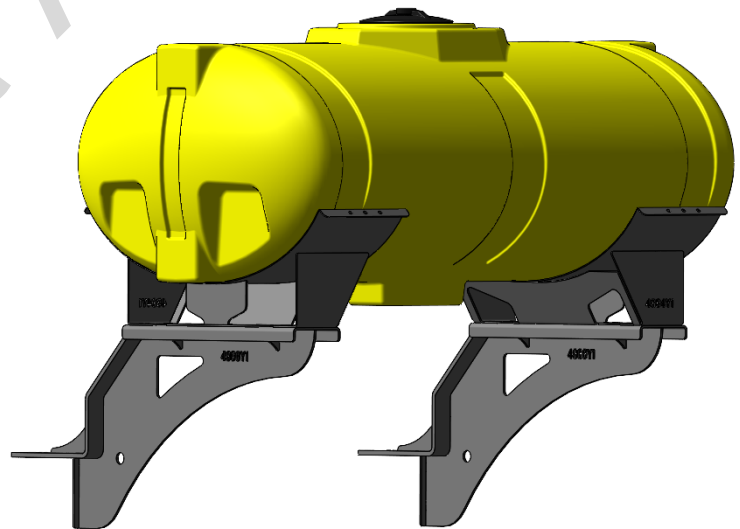

*Kit includes mounting hardware and U-Bolts

530-01-455860

John Deere DB90 - 600 Gallon Elliptical Hitch Mount Tank Kit

Instruction Sheet: 396-5150Y1

Part Number	Description
727-01-HE0600-64-CS-Y	Elliptical Tank - 600 Gal - Yellow
421-5321Y1-BK	600/750 Gallon Elliptical Tank Cradle
421-5331Y1-BK	18" Tank Pedestal

*Kit includes mounting hardware and U-Bolts

530-01-455875

John Deere DB90 - 750 Gallon Elliptical Hitch Mount Tank Kit

Instruction Sheet: 396-5150Y1

Part Number	Description
727-01-HE0750-69-CS-Y	Elliptical Tank - 750 Gal - Yellow
421-5321Y1-BK	600/750 Gallon Elliptical Tank Cradle
421-5331Y1-BK	18" Tank Pedestal

*Kit includes mounting hardware and U-Bolts

530-01-450920

John Deere DB120 - 2-200 Gallon Elliptical Wing Mount Tank Kits

Instruction Sheet: 396-5153Y1

Part Number	Description
727-01-HE0200-41-Y	200 Gal Elliptical Tank - Yellow
420-4694Y1-BK	200 Gallon Elliptical Saddle
420-4966Y1-BK	Wing Tank Mounting Bracket