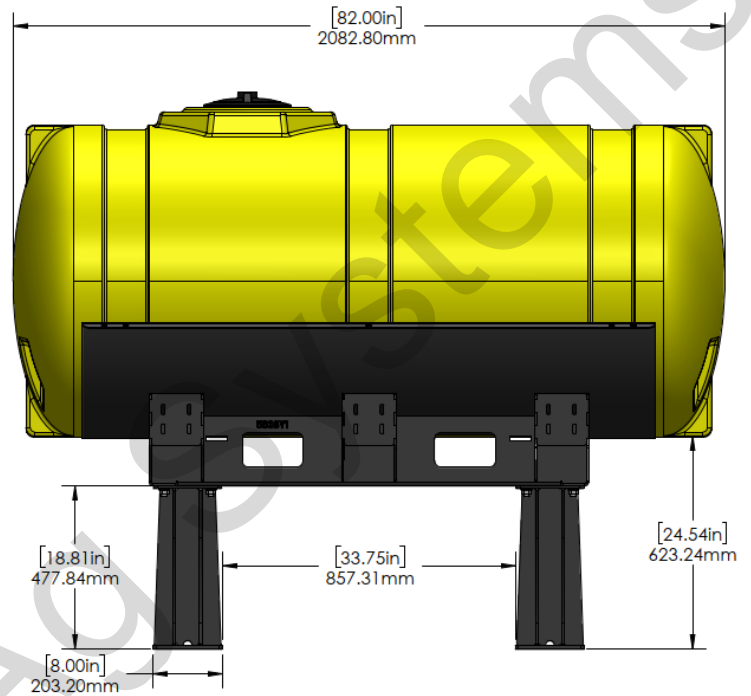

*Kit includes mounting hardware and U-Bolts

530-01-355700

John Deere 1790/1795 40' - 500 Gallon Elliptical Hitch Mount Tank Kit

Instruction Sheet: 396-001400

Part Number	Description
727-01-HE0500-57-CS-Y	Elliptical Tank - 500 Gal - Yellow
421-5638Y1-BK	500 Gallon Elliptical Cradle, Black
421-5704Y1-BK	22" Tank Pedestal

*Kit includes mounting hardware and U-Bolts

530-01-355800

John Deere 1790/1795 40' - 600 Gallon Ellip Hitch Mount Tank Kit (no markers)

Instruction Sheet: 396-001310

Part Number	Description
727-01-HE0600-64-CS-Y	Elliptical Tank - 600 Gal - Yellow
421-5321Y1-BK	600/750 Gallon Elliptical Tank Cradle
421-5331Y1-BK	18" Tank Pedestal

*Kit includes mounting hardware and U-Bolts

530-01-455550

John Deere DB44 (and smaller) - 500 Gallon Elliptical Hitch Mount Tank Kit Instruction Sheet: 396-4108Y1

Part Number	Description
727-01-HE0500-57-CS-Y	Elliptical Tank - 500 Gal - Yellow
421-5638Y1-BK	500 Gallon Elliptical Cradle, Black
421-5331Y1-BK	18" Tank Pedestal