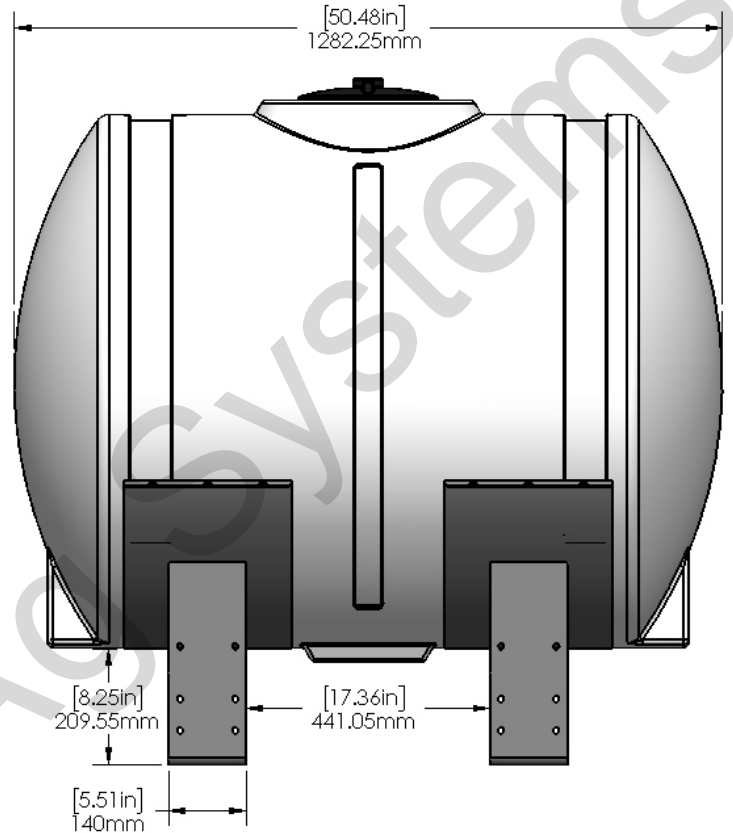

530-00-200150

White 200 Gallon Tank Kit for 38" Tank/ Black Saddles

Instruction Sheet: 396-001610

Part Number	Description
727-02-HZ0200-38-W	Horizontal Tank - 200 Gal - White
420-1104A1-BK	38" Tank Saddle
525-2055	Tank Strap Kit

*Kit includes mounting hardware and U-Bolts