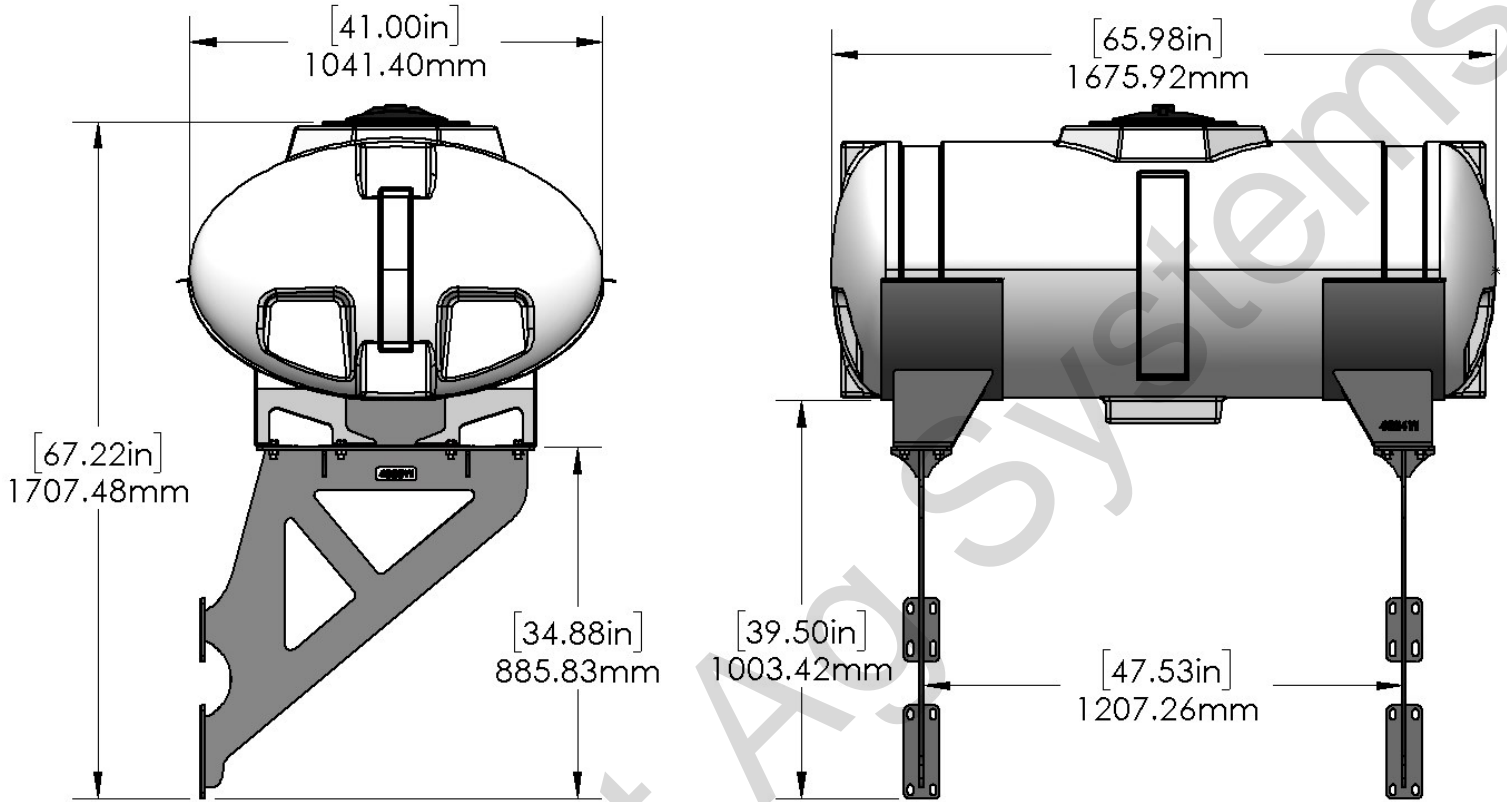

*Kit includes mounting hardware and U-Bolts

530-02-450025

Case iH 1255 24R Row Box - 200 Gallon Wing Mounted Tank Kit Instruction Sheet: 396-4705Y1

Part Number	Description
727-01-HE0200-41-W	Elliptical Tank - 200 Gal - White - Center Sump
420-4694Y1-BK	200 Gallon Elliptical Tank Saddle
420-4600Y1-BK	24R Wing Tank - Row Box Tank Mount Bracket