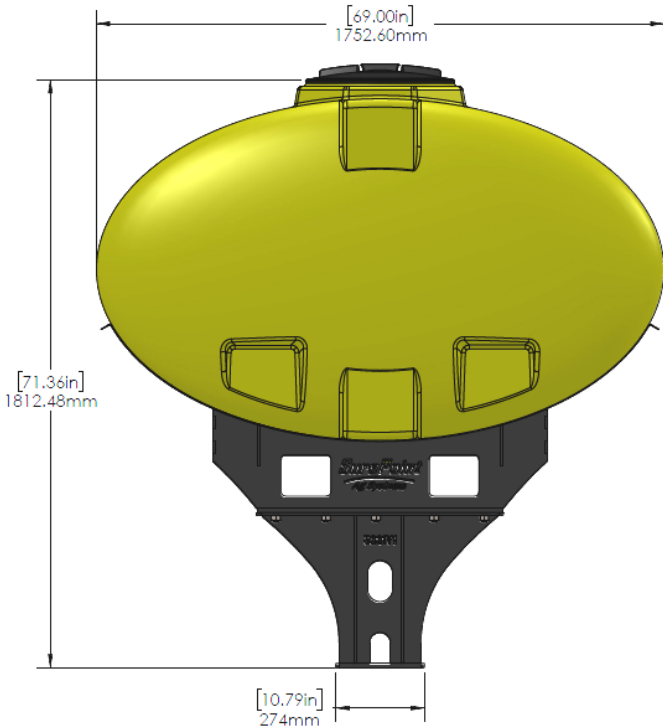

530-01-455975

John Deere DB120 - 750 Gallon Elliptical Hitch Mount Tank Kit

Instruction Sheet: 396-5152Y1

Part Number	Description
727-01-HE0750-69-CS-Y	Elliptical Tank - 750 Gal - Yellow
421-5321Y1-BK	600/750 Gallon Elliptical Tank Cradle
421-5331Y1-BK	18" Tank Pedestal

*Kit includes mounting hardware and U-Bolts