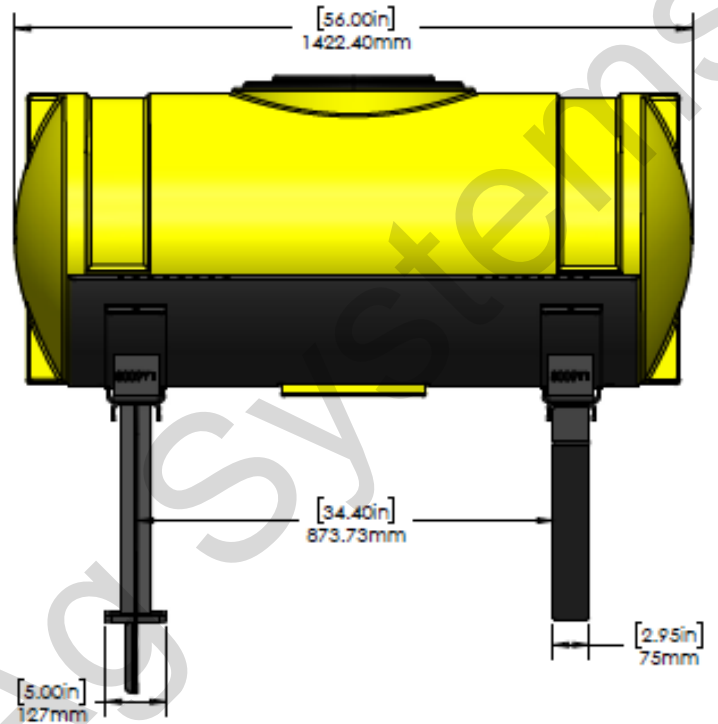

530-01-550275

John Deere 1760/1765NT 12R30 - 150 Gallon Elliptical Wing Mounted Tank Kit

Instruction Sheet: 396-3088Y1

Part Number	Description
727-01-HE0150-38-Y	Elliptical Tank - 150 Gal - Yellow
420-3009Y1-BK	150 Gallon Elliptical Tank Saddle
420-3001Y1-BK	150 Gallon Elliptical Tank Support Sheet
420-5844Y1-BK	JD 1760/1765NT Outer Tank Bracket
420-5840Y1-BK	JD 1760/1765 Inner Tank Bracket

*Kit includes mounting hardware and U-Bolts