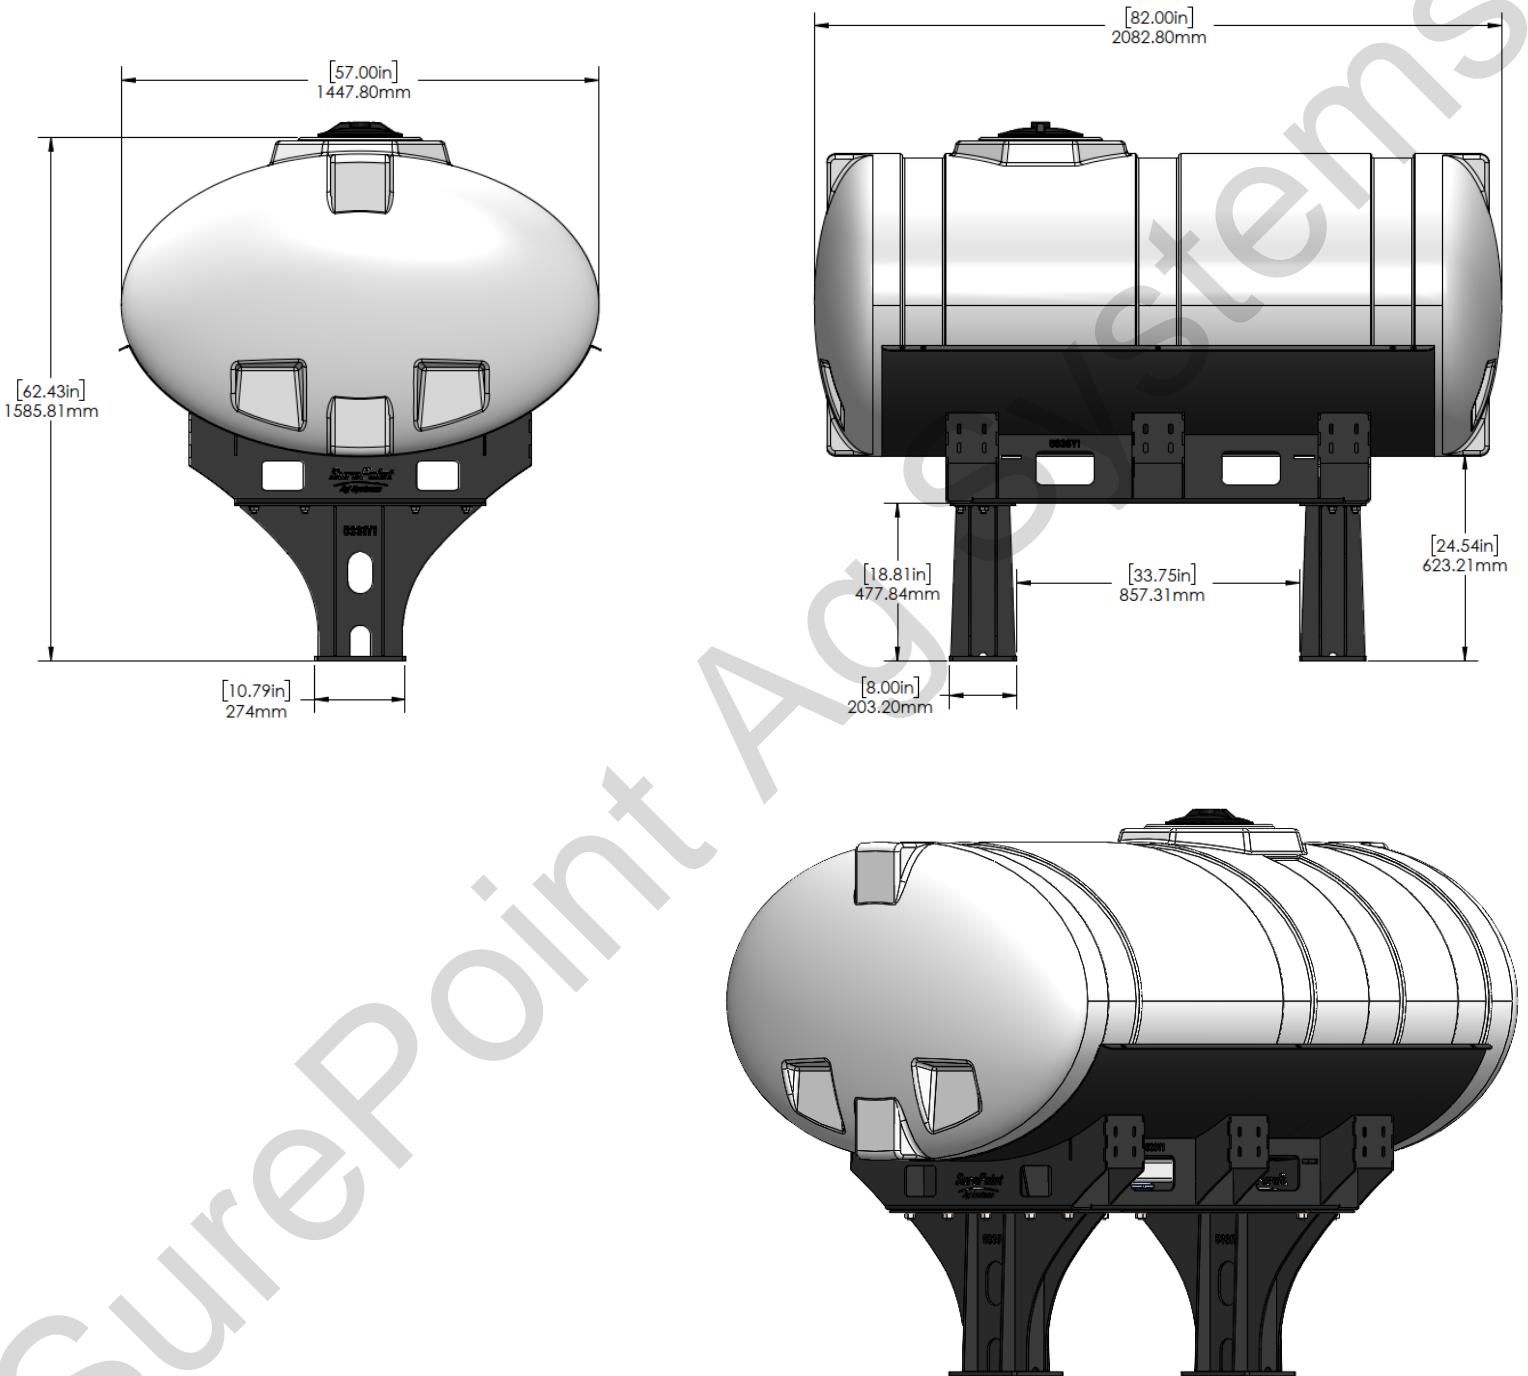

530-03-455050

Kinze 4900/4905 (12R) Row Box - Hitch Mount Tank - 500 Gal Elliptical

Instruction Sheet: 396-5040Y1

Part Number	Description
727-01-HE0500-57-CS-W	Elliptical Tank - 500 Gal - White - Center Sump
421-5638Y1-BK	500 Gallon Elliptical Cradle
421-5331Y1-BK	18" Tank Pedestal

*Kit includes mounting hardware and U-Bolts