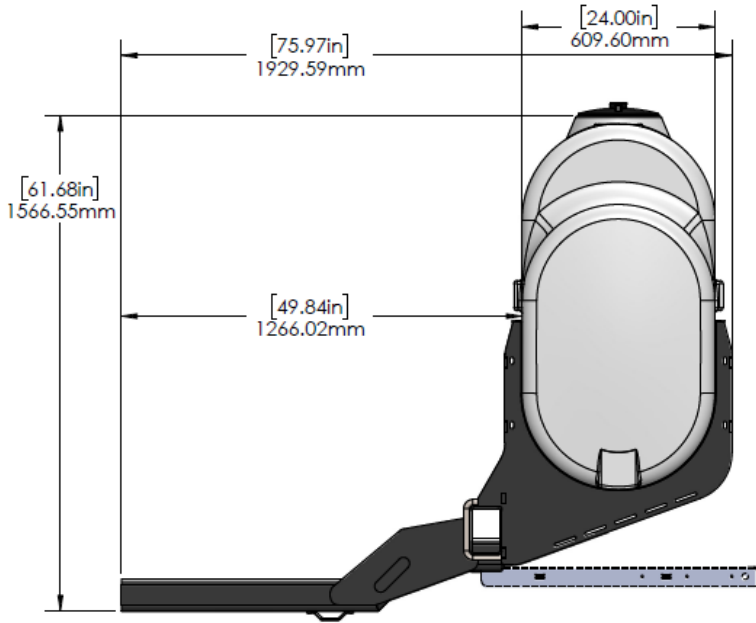

530-04-200200

Fendt Momentum Dual 200 Gallon Cutaway Saddle Tank Kit Instruction Sheet: 396-5479Y1

Part Number	Description
727-08-CAW0200-24-W	White Sidemount Cutaway Tank - 200 Gal
400-5080Y1-BK	Direct To Bar 200 Gal Cutaway Tank Cradle
430-5226Y1-BK	Fendt Momentum Saddle Tank Mount Bar

*Kit includes mounting hardware and U-Bolts