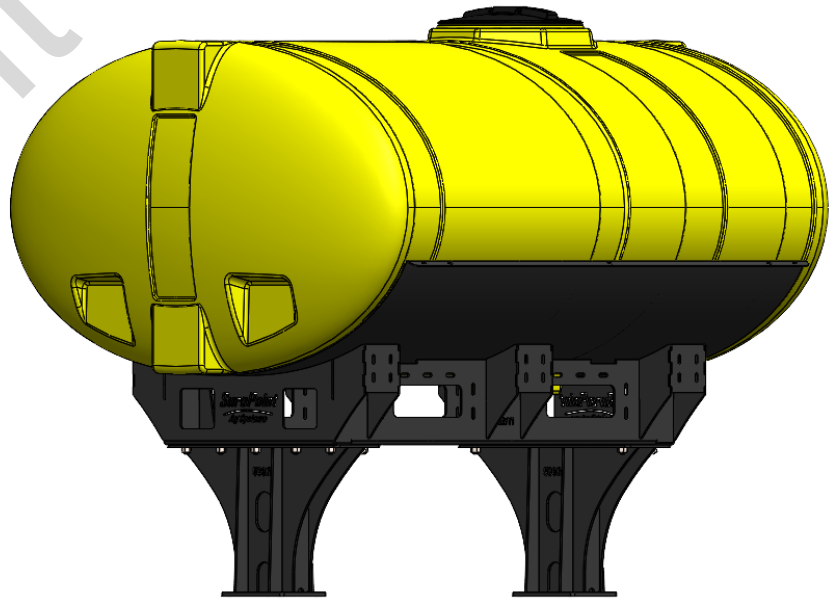

530-01-455975

John Deere DB120 - 750 Gallon Elliptical Hitch Mount Tank Kit

Instruction Sheet: 396-5152Y1

Part Number	Description
727-01-HE0750-69-CS-Y	Elliptical Tank - 750 Gal - Yellow
421-5321Y1-BK	600/750 Gallon Elliptical Tank Cradle
421-5331Y1-BK	18" Tank Pedestal

*Kit includes mounting hardware and U-Bolts