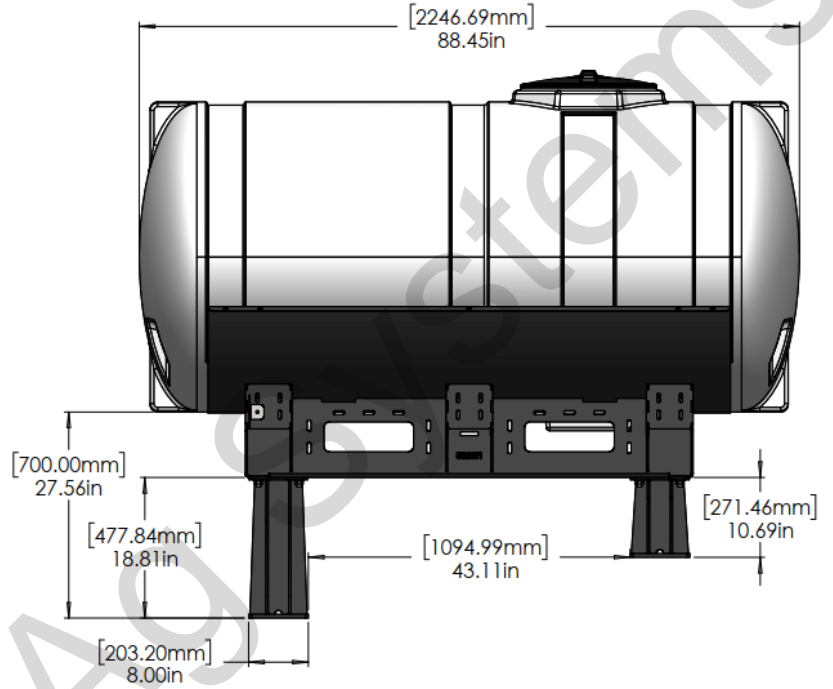

530-03-405275

Kinze 4700/4705 (24R/36R) Bulk Fill - Hitch Mount Tank - 750 Gallon Elliptical Instruction Sheet: 396-5041Y1

Part Number	Description
727-01-HE0750-69-CS-W	Elliptical Tank - 750 Gal - White - Center Sump
421-5321Y1-BK	600/750 Gallon Elliptical Tank Cradle
421-5331Y1-BK	18" Tank Pedestal
421-6439Y1-BK	Heavy Duty Tank Stand - 10-5/8" Tall

*Kit includes mounting hardware and U-Bolts