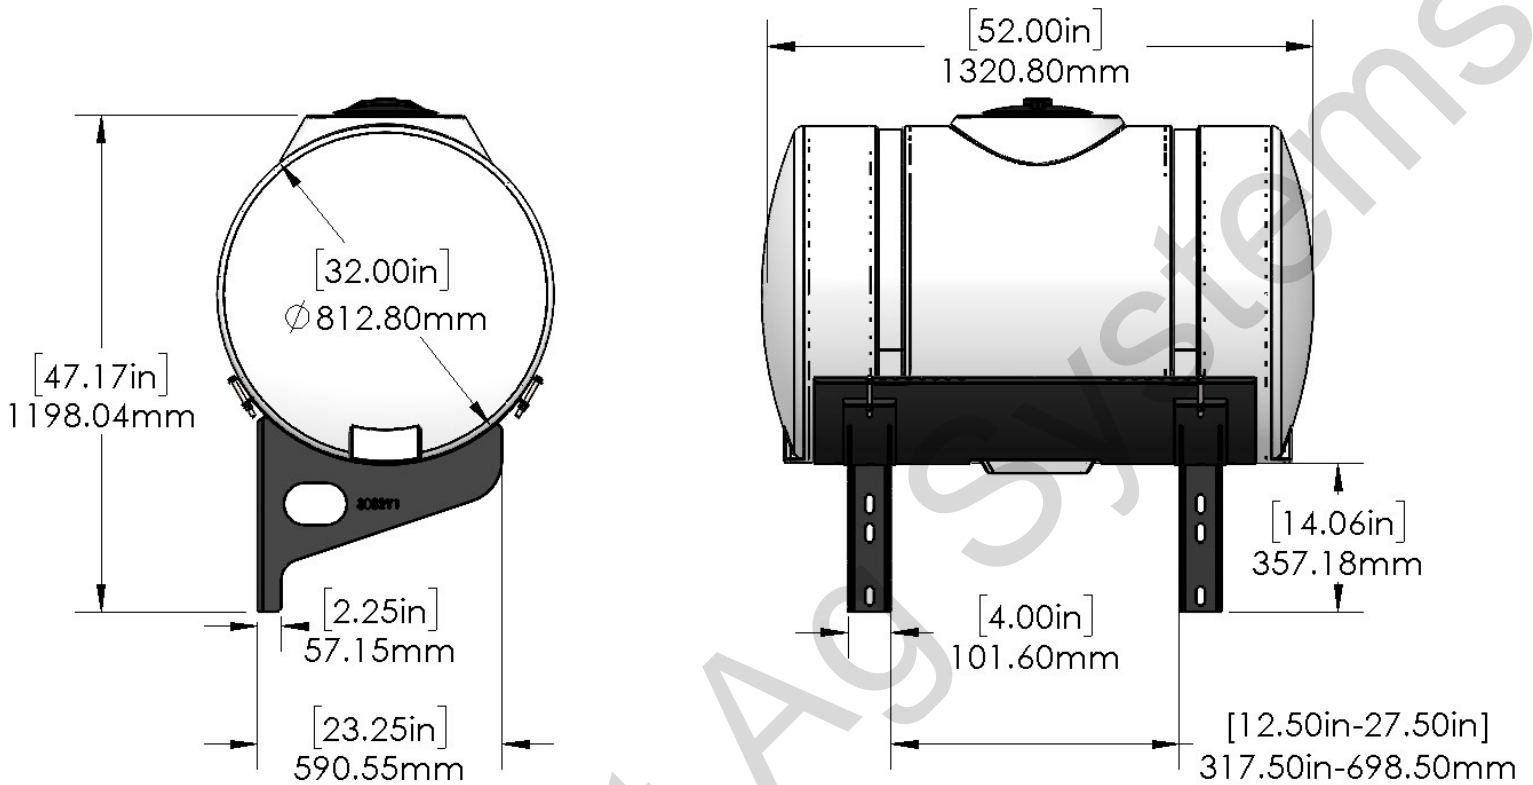

530-03-210100

Kinze 3000/3005 (4R/6R/8R) Single Frame Non-Split Row Dual 150 Gallon Tanks

Instruction Sheet: 396-5568Y1

Part Number	Description
727-02-HZ0150-32-W	150 Gal Horizontal Tank
420-3032Y1-BK	Offset Bar Mount Saddle
420-3003Y1-BK	150 Gal Round Tank Support Sheet

*Kit includes mounting hardware and U-Bolts