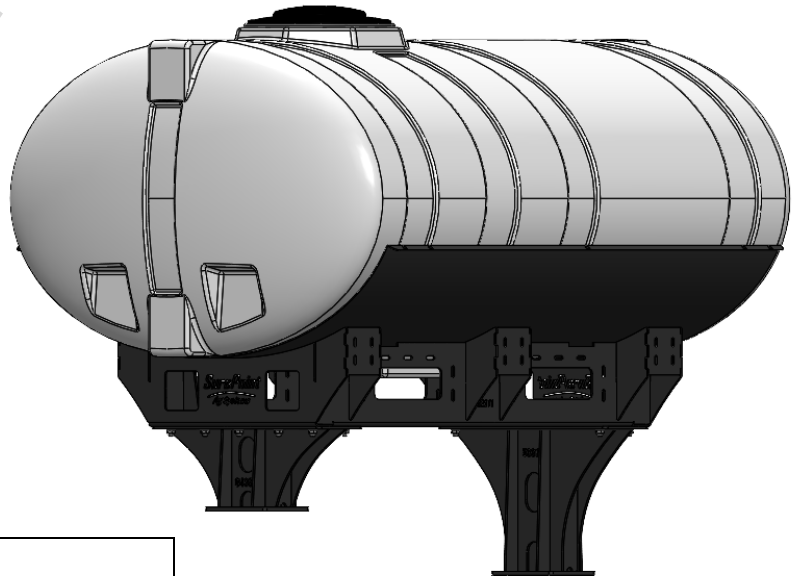

530-03-405260

Kinze 4700/4705 (24R/36R) Bulk Fill - Hitch Mount Tank - 600 Gallon Elliptical Instruction Sheet: 396-5041Y1

Part Number	Description
727-01-HE0600-64-CS-W	Elliptical Tank - 600 Gal - White - Center Sump
421-5321Y1-BK	600/750 Gallon Elliptical Tank Cradle
421-5331Y1-BK	18" Tank Pedestal
421-6439Y1-BK	Heavy Duty Tank Stand - 10-5/8" Tall

*Kit includes mounting hardware and U-Bolts