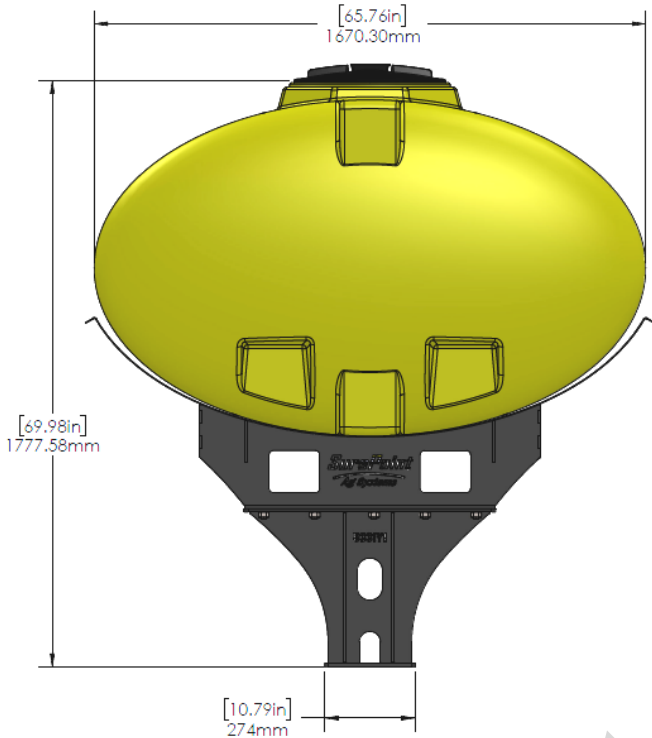

530-01-255550

John Deere 1770/1775 16R30 - 600 Gallon Elliptical Hitch Mount Tank Kit

Instruction Sheet: 396-001310

Part Number	Description
727-01-HE0600-64-CS-Y	Elliptical Tank - 600 Gal - Yellow
421-5321Y1-BK	600/750 Gallon Elliptical Tank Cradle
421-5331Y1-BK	18" Tank Pedestal

*Kit includes mounting hardware and U-Bolts