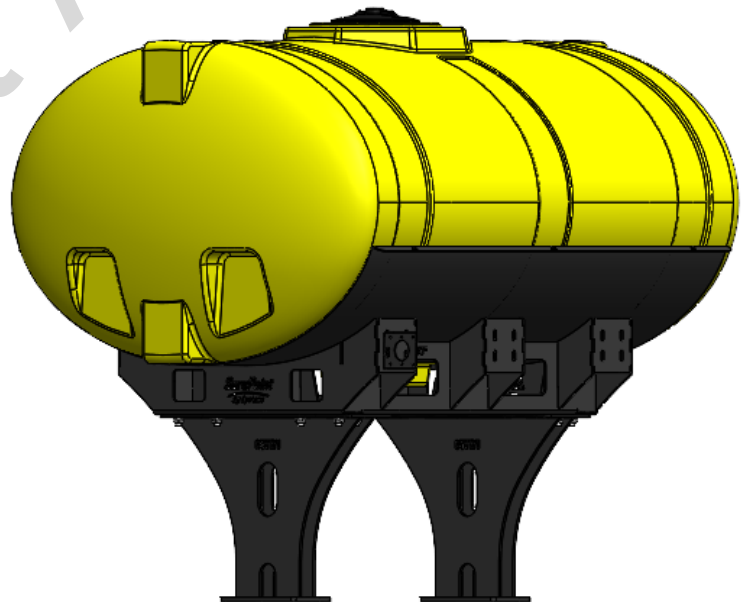

530-01-255750

John Deere 1770/1775 12R30 - 400 Gallon Elliptical Hitch Mount Tank Kit

Instruction Sheet: 396-001390

Part Number	Description
727-01-HE0400-57-Y	Elliptical Tank - 400 Gal - Yellow
421-6571Y1-BK	20" Light Duty Pedestal
421-6516Y1-BK	400 Gallon Elliptical Tank Cradle

*Kit includes mounting hardware and U-Bolts