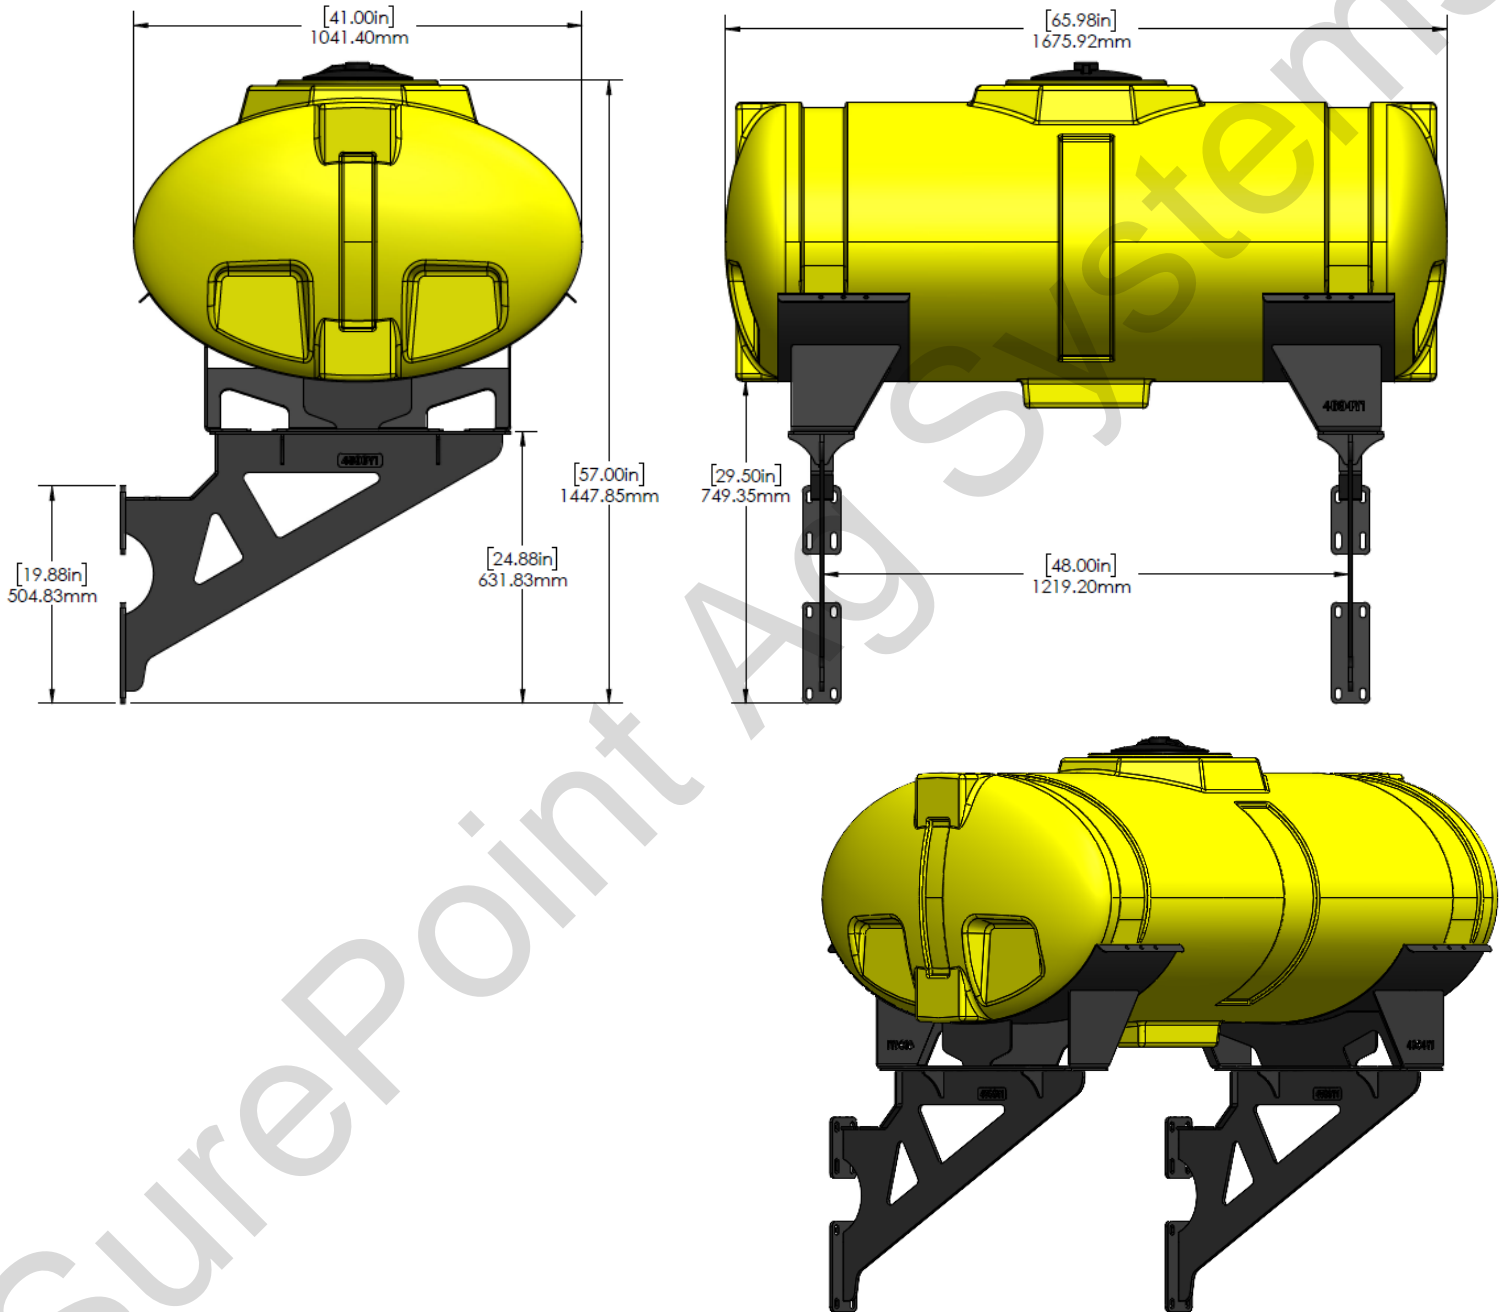

530-01-550650

John Deere 1775 24R30—200 Gallon Round Wing Mounted Tank Kit (No Markers)

Instruction Sheet: 396-4107Y1

Part Number	Description
727-01-HE0200-41-Y	Elliptical Tank - 200 Gal - Yellow
420-4694Y1-BK	200 Gallon Elliptical Tank Saddle
420-4596Y1-BK	24R Wing Tank - Bulk Fill Tank Mounting Bracket

*Kit includes mounting hardware and U-Bolts