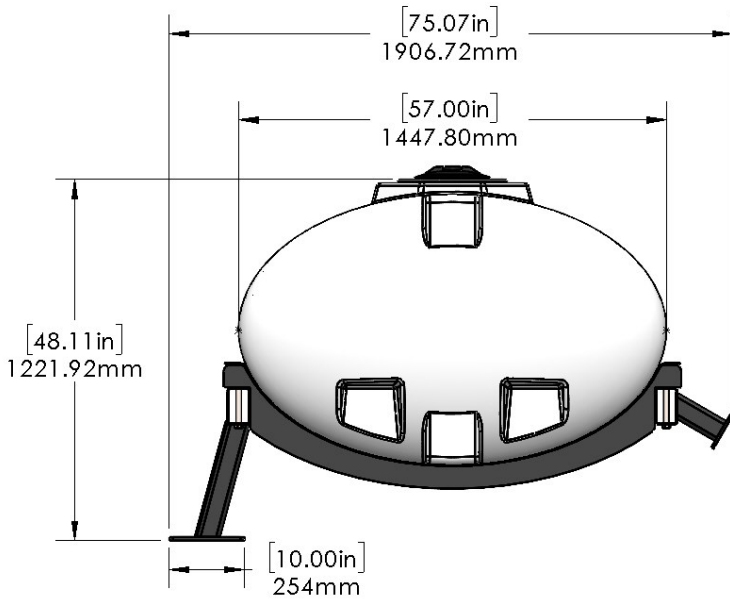

530-02-400500

Case iH 2150 - 500 Gallon Elliptical Tank Kit (16R30/24R30 Bulk Fill)

Instruction Sheet: 396-3848Y1

Part Number	Description
727-01-HE0500-57-CS-W	Elliptical Tank - 500 Gal - White - Center Sump
420-3806Y1-BK	Case 2150 Saddle
420-3801Y1-BK	Case 2150 Front Tank Mount Pedestal

*Kit includes mounting hardware and U-Bolts