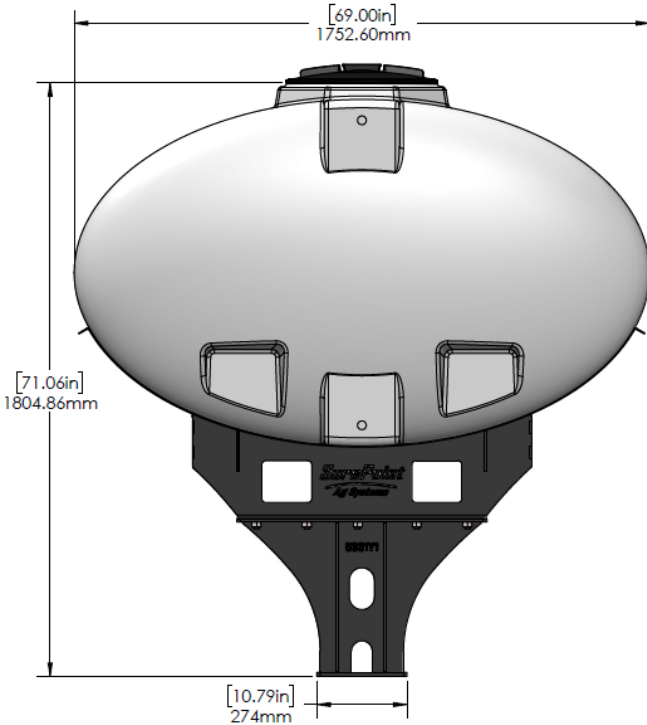

530-00-755100

White 750 Gallon Elliptical Universal Hitch Mount Tank Kit

Part Number	Description
727-01-HE0750-69-CS-W	Elliptical Tank - 750 Gal - White
421-5321Y1-BK	600/750 Gallon Elliptical Tank Cradle
421-5331Y1-BK	18" Tank Pedestal

*Kit includes mounting hardware and U-Bolts