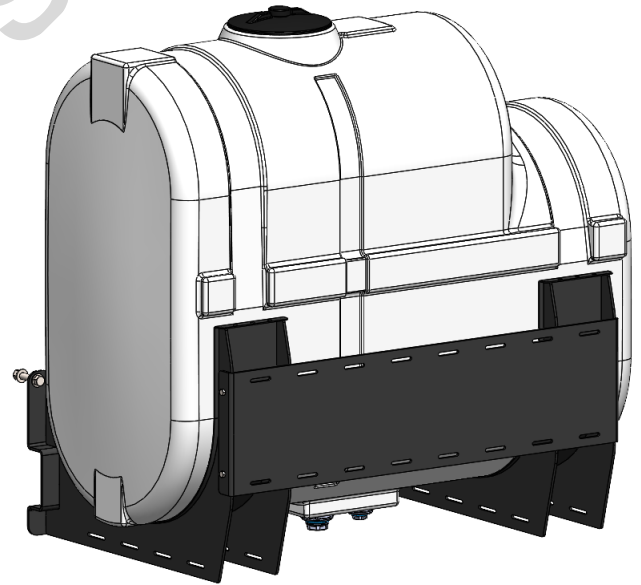

530-02-300200

Case IH 2140 - 200 Gallon Side Mount Tank Kit (Two Tanks)

Instruction Sheet: 396-5118Y1

Part Number	Description
727-08-CAW0200-24-W	White Sidemount Cutaway Tank - 200 Gal White
420-4155Y1-BK	Case 2140 - 200 Gallon Cutaway Tank Mount Weldment
420-4154Y1-BK	Case 2140 - 200 Gallon Cutaway Tank Mount Front Plate

*Kit includes mounting hardware