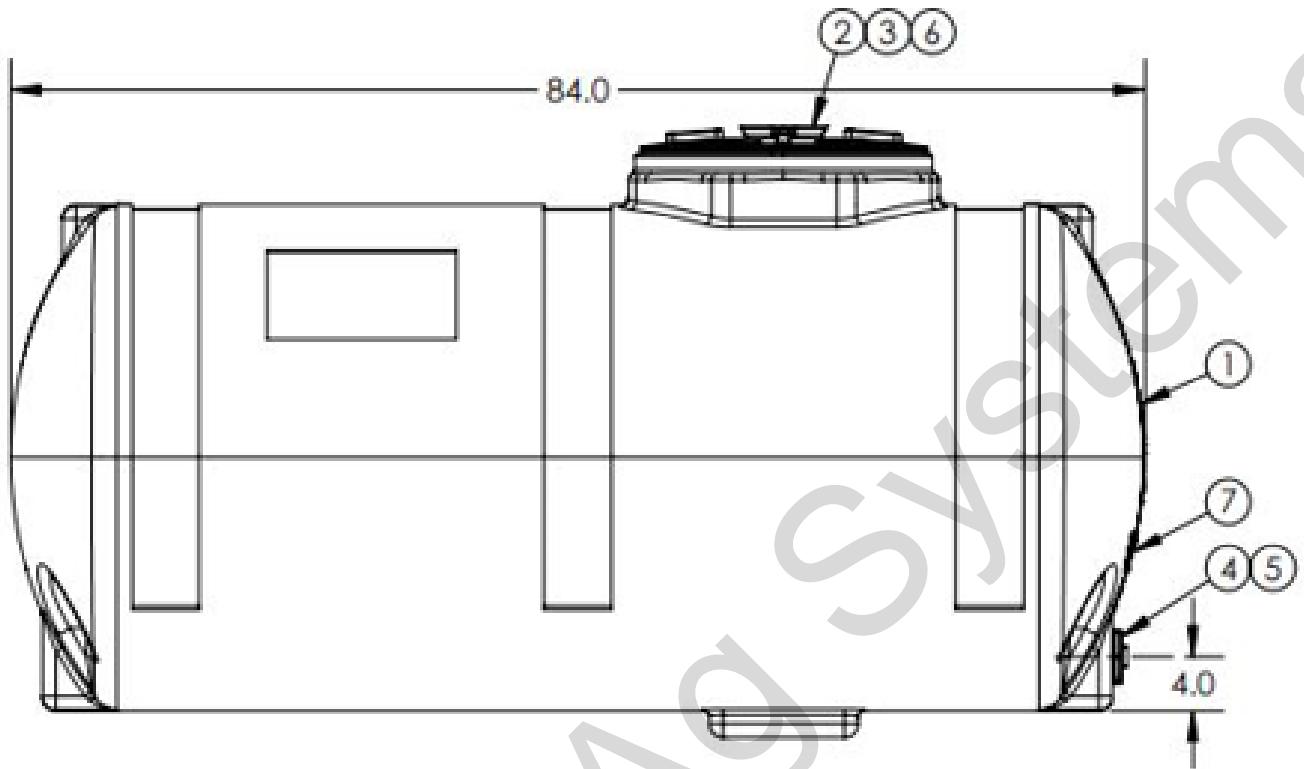

727-01-HE0400-57 - 400 Gallon Elliptical Tank

Center Sump

White, Yellow, Gray

727-01-HE0500-57 - 500 Gallon Elliptical Tank

Center or Offset Sump

White, Yellow, Gray

727-01-HE0600-64 - 600 Gallon Elliptical Tank