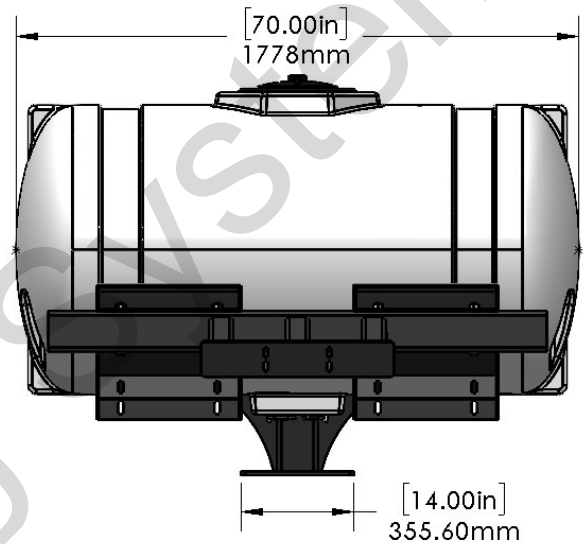

530-02-400400

Case iH 2150 - 400 Gallon Elliptical Tank Kit (16R30/24R30 Bulk Fill)

Instruction Sheet: 396-3848Y1

Part Number	Description
727-01-HE0400-57-W	Elliptical Tank - 400 Gal - White
420-3806Y1-BK	Case 2150 Saddle
420-3801Y1-BK	Case 2150 Front Tank Mount Pedestal

*Kit includes mounting hardware and U-Bolts