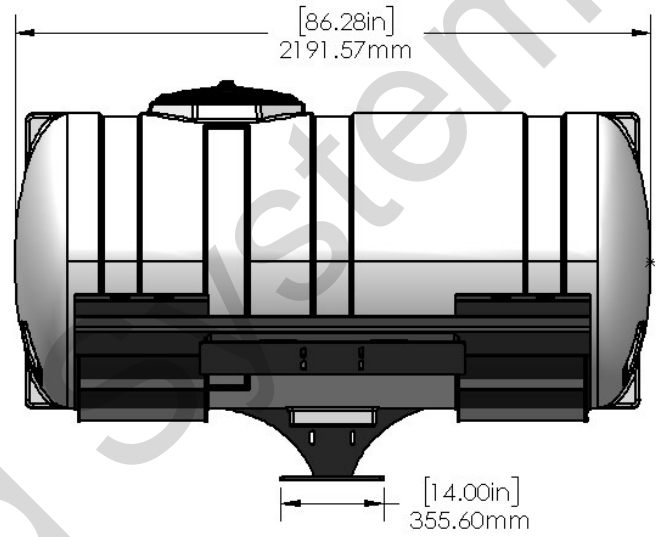

530-02-400600

Case iH 2150 - 600 Gallon Elliptical Tank Kit (16R30/24R30 Bulk Fill)

Instruction Sheet: 396-3848Y1

Part Number	Description
727-01-HE0600-64-CS-W	Elliptical Tank - 600 Gal - White - Center Sump
421-4905Y1-BK	Case 2150 600 Gallon Tank Mount

*Kit includes mounting hardware and U-Bolts