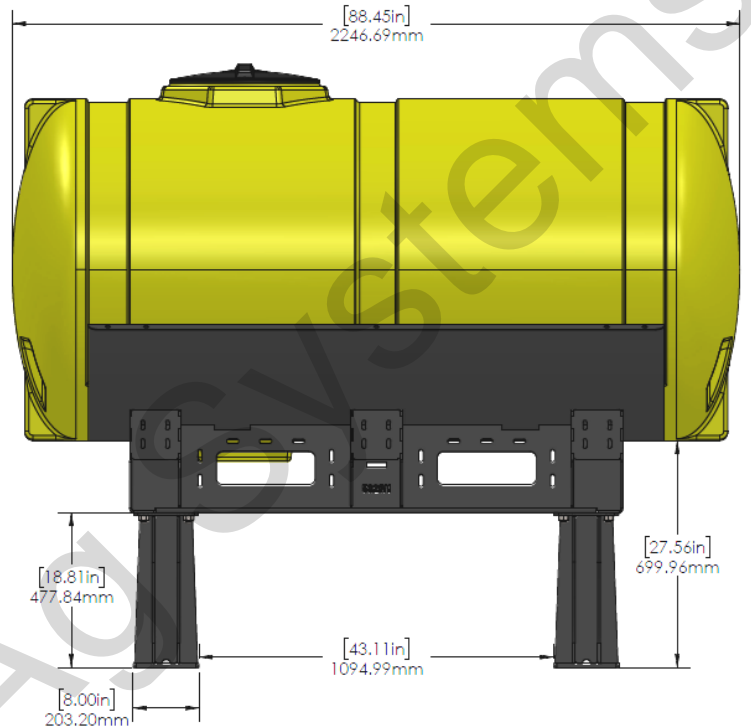

530-01-455875

John Deere DB90 - 750 Gallon Elliptical Hitch Mount Tank Kit

Instruction Sheet: 396-5150Y1

Part Number	Description
727-01-HE0750-69-CS-Y	Elliptical Tank - 750 Gal - Yellow
421-5321Y1-BK	600/750 Gallon Elliptical Tank Cradle
421-5331Y1-BK	18" Tank Pedestal

*Kit includes mounting hardware and U-Bolts