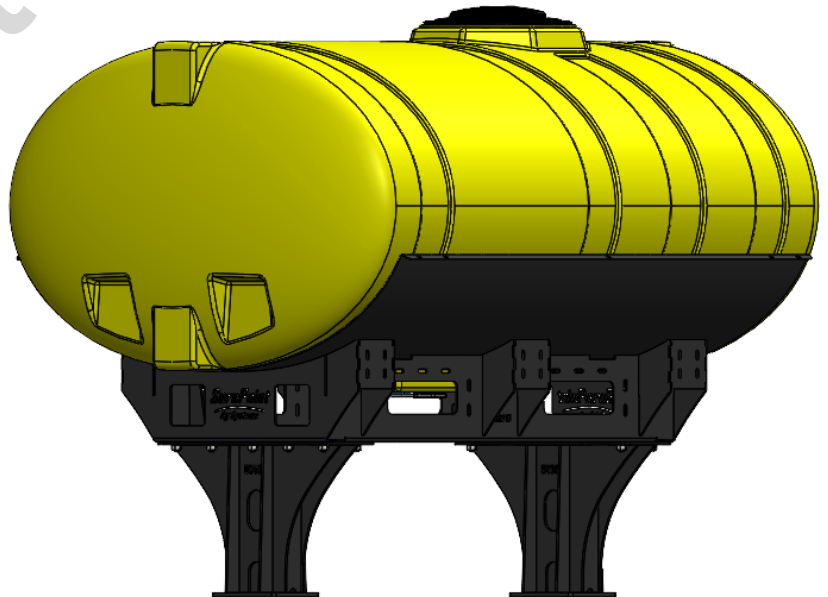

530-01-455960

John Deere DB120 - 600 Gallon Elliptical Hitch Mount Tank Kit

Instruction Sheet: 396-5152Y1

Part Number	Description
727-01-HE0600-64-CS-Y	Elliptical Tank - 600 Gal - Yellow
421-5321Y1-BK	600/750 Gallon Elliptical Tank Cradle
421-5331Y1-BK	18" Tank Pedestal

*Kit includes mounting hardware and U-Bolts