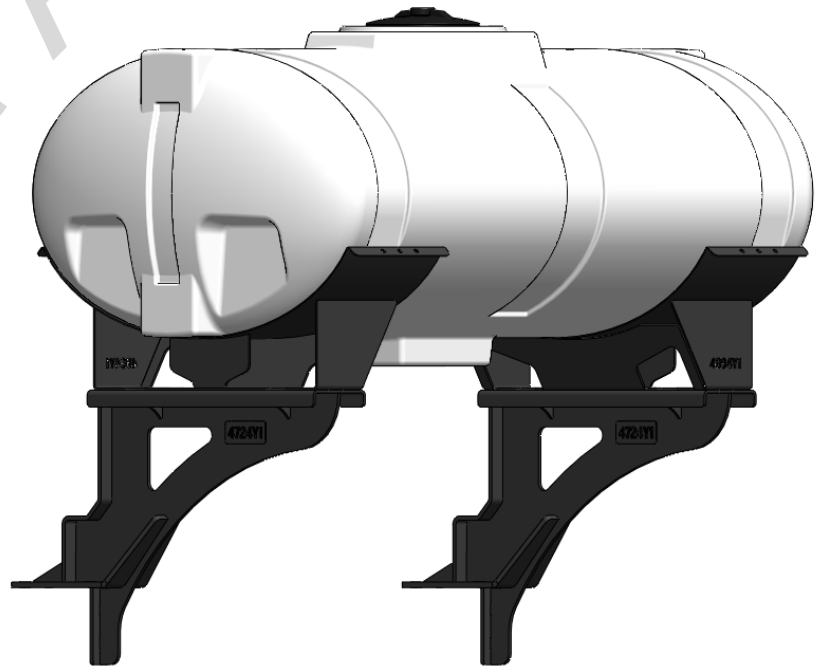

*Kit includes mounting hardware and U-Bolts

530-03-300210

Kinze 3600/3605 (12R/16R) Bulk Fill - Dual 200 Gal Elliptical Wing Tank Kits

Instruction Sheet: 396-5035Y1

B

Kinze

Part Number	Description
727-01-HE0200-41-W	200 Gallon Elliptical Tank
420-4694Y1-BK	200 Gal Elliptical Saddle
420-4724Y1-BK	Kinze Wing Mount Tank Bracket