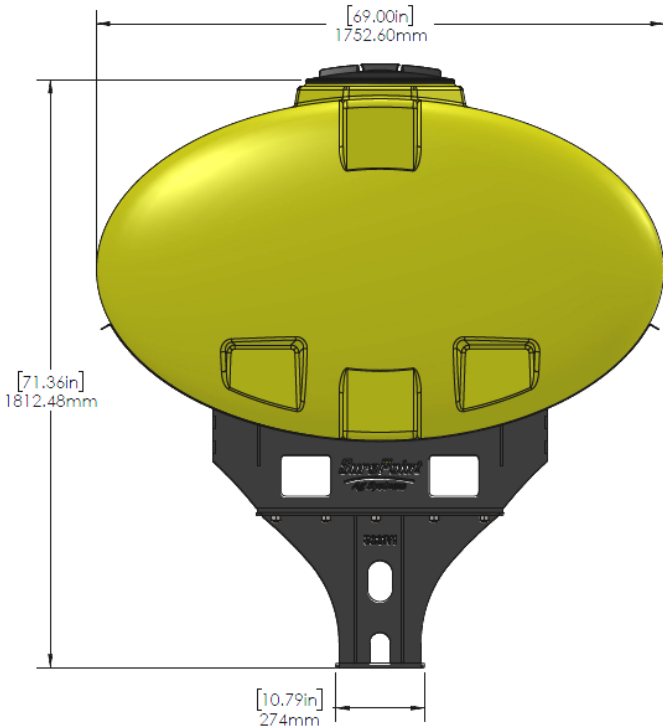

530-01-155600

John Deere 1770/1775 24R30 - 750 Gallon Elliptical Hitch Mount Tank Kit

Instruction Sheet: 396-001290

Part Number	Description
727-01-HE0750-69-CS-Y	Elliptical Tank - 750 Gal - Yellow
421-5321Y1-BK	600/750 Gallon Elliptical Tank Cradle
421-5331Y1-BK	18" Tank Pedestal

*Kit includes mounting hardware and U-Bolts