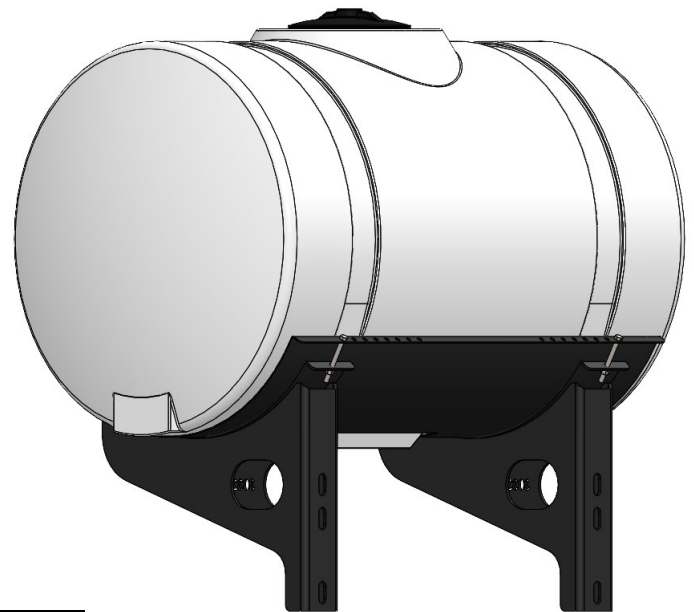

530-03-210100

Kinze 3000/3005 (4R/6R/8R) Single Frame Non-Split Row Dual 150 Gallon Tanks

Instruction Sheet: 396-5568Y1

Part Number	Description
727-02-HZ0150-32-W	150 Gal Horizontal Tank
420-3032Y1-BK	Offset Bar Mount Saddle
420-3003Y1-BK	150 Gal Round Tank Support Sheet

*Kit includes mounting hardware and U-Bolts