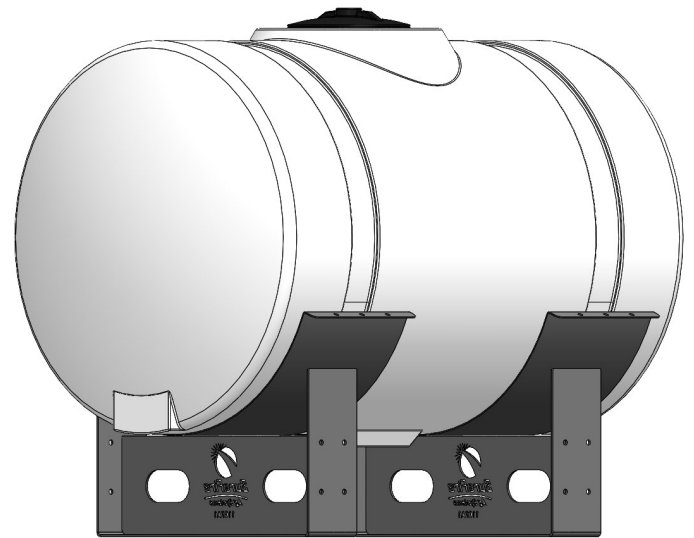

530-00-150100

White 150 Gallon Tank Kit for 32" Tank/ Black Saddles

Instruction Sheet: 396-001600

Part Number	Description
727-02-HZ0150-32-W	Horizontal Tank - 150 Gal - White
420-1107A1-BK	32" Tank Saddle
525-2055	Tank Strap Kit

*Kit includes mounting hardware and U-Bolts