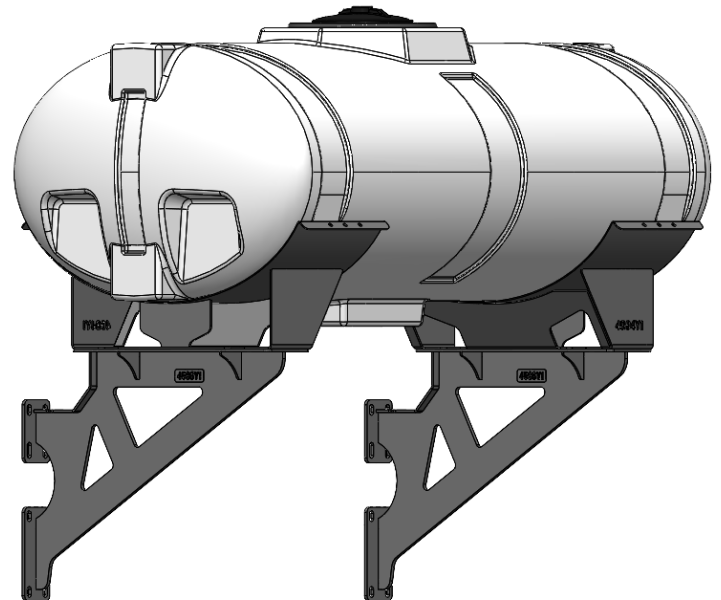

530-03-425050

Kinze 4900/4905 (24R) Bulk Fill - Wing Mounted Tanks - Dual 200 Gal Elliptical Instruction Sheet: 396-5037Y1

Part Number	Description
727-01-HE0200-41-W	200 Gallon Elliptical Tank
420-4694Y1-BK	200 Gallon Elliptical Tank Saddle
420-4596Y1-BK	24R Wing Tank - Bulk Fill Tank Mounting Bracket

*Kit includes mounting hardware and U-Bolts