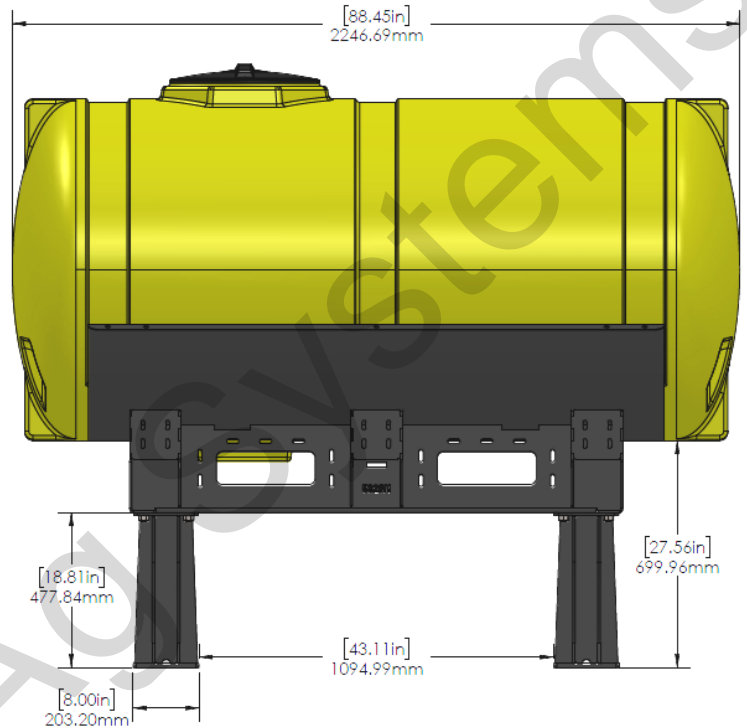

530-01-455975

John Deere DB120 - 750 Gallon Elliptical Hitch Mount Tank Kit

Instruction Sheet: 396-5152Y1

Part Number	Description
727-01-HE0750-69-CS-Y	Elliptical Tank - 750 Gal - Yellow
421-5321Y1-BK	600/750 Gallon Elliptical Tank Cradle
421-5331Y1-BK	18" Tank Pedestal

*Kit includes mounting hardware and U-Bolts