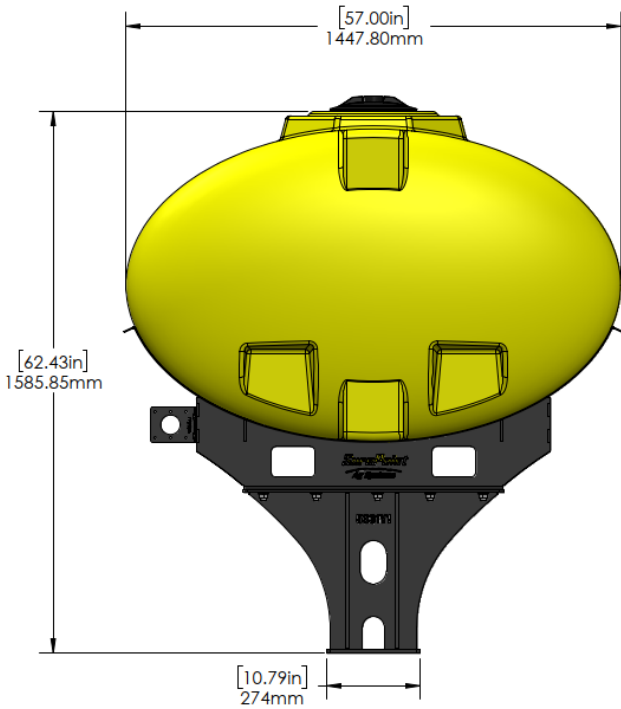

530-01-455950

John Deere DB120 - 500 Gallon Elliptical Hitch Mount Tank Kit

Instruction Sheet: 396-5152Y1

Part Number	Description
727-01-HE0500-57-CS-Y	Elliptical Tank - 500 Gal - Yellow
421-5321Y1-BK	600/750 Gallon Elliptical Tank Cradle
421-5331Y1-BK	18" Tank Pedestal

*Kit includes mounting hardware and U-Bolts