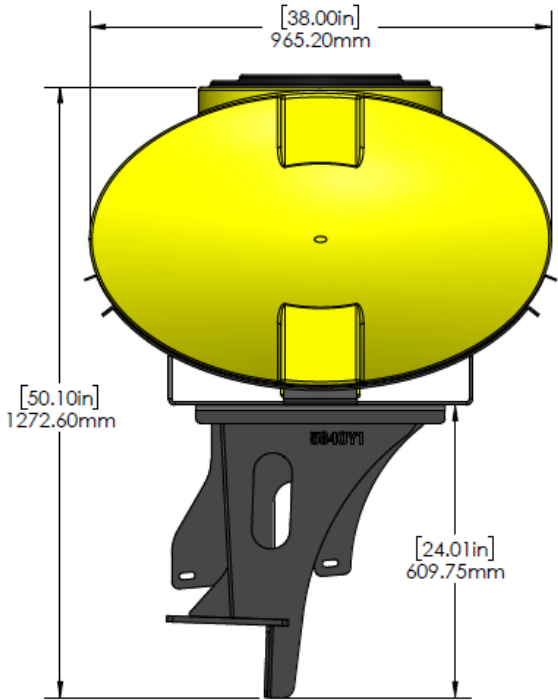

530-01-550250

John Deere 1760/1765 (Non-NT) 12R30 - 150 Gallon Elliptical Wing Mount Tank Kit

Instruction Sheet: 396-3088Y1

Part Number	Description
727-01-HE0150-38-Y	Elliptical Tank - 150 Gal - Yellow
420-3009Y1-BK	150 Gallon Elliptical Tank Saddle
420-3001Y1-BK	150 Gallon Elliptical Tank Support Sheet
420-4925Y1-BK	JD 1760/1765 Outer Tank Bracket (Non-NT)
420-5840Y1-BK	JD 1760/1765 Inner Tank Bracket

*Kit includes mounting hardware and U-Bolts