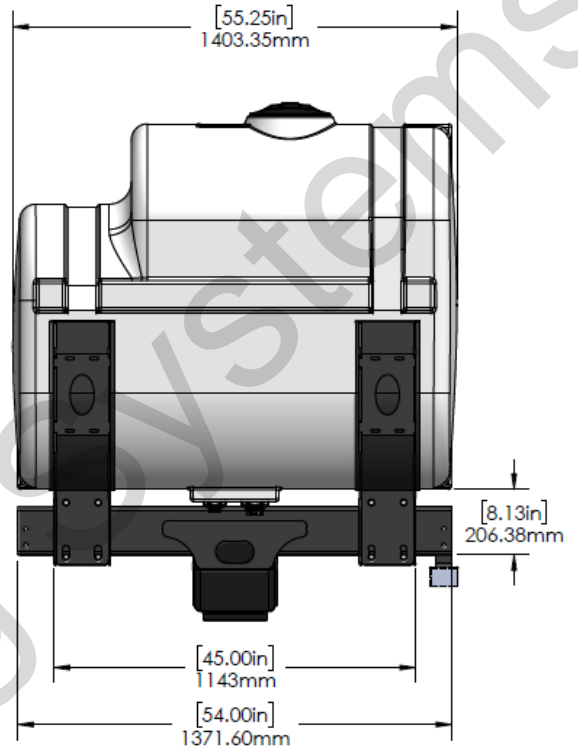

530-04-200200

Fendt Momentum Dual 200 Gallon Cutaway Saddle Tank Kit Instruction Sheet: 396-5479Y1

Part Number	Description
727-08-CAW0200-24-W	White Sidemount Cutaway Tank - 200 Gal
400-5080Y1-BK	Direct To Bar 200 Gal Cutaway Tank Cradle
430-5226Y1-BK	Fendt Momentum Saddle Tank Mount Bar

*Kit includes mounting hardware and U-Bolts