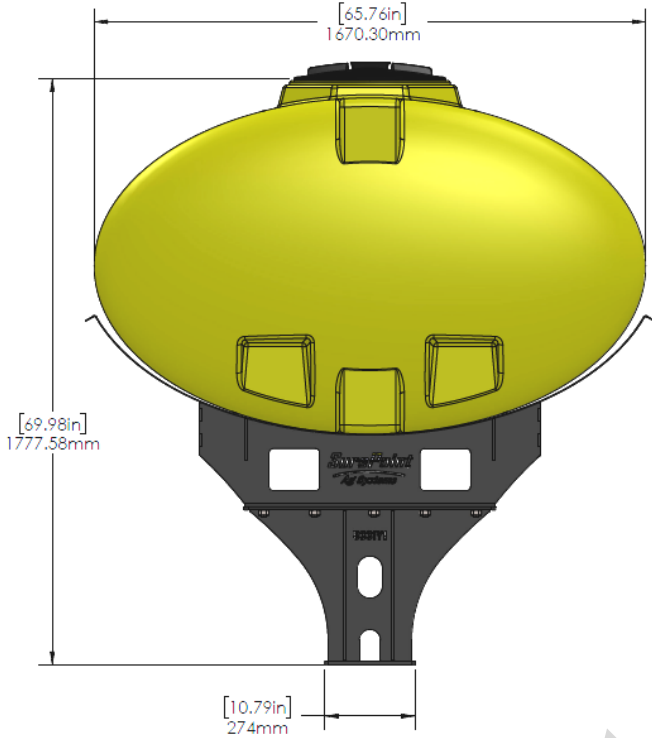

530-01-155550

John Deere 1770/1775 24R30 - 600 Gallon Elliptical Hitch Mount Tank Kit

Instruction Sheet: 396-001290

Part Number	Description
727-01-HE0600-64-CS-Y	Elliptical Tank - 600 Gal - Yellow
421-5321Y1-BK	600/750 Gallon Elliptical Tank Cradle
421-5331Y1-BK	18" Tank Pedestal

*Kit includes mounting hardware and U-Bolts