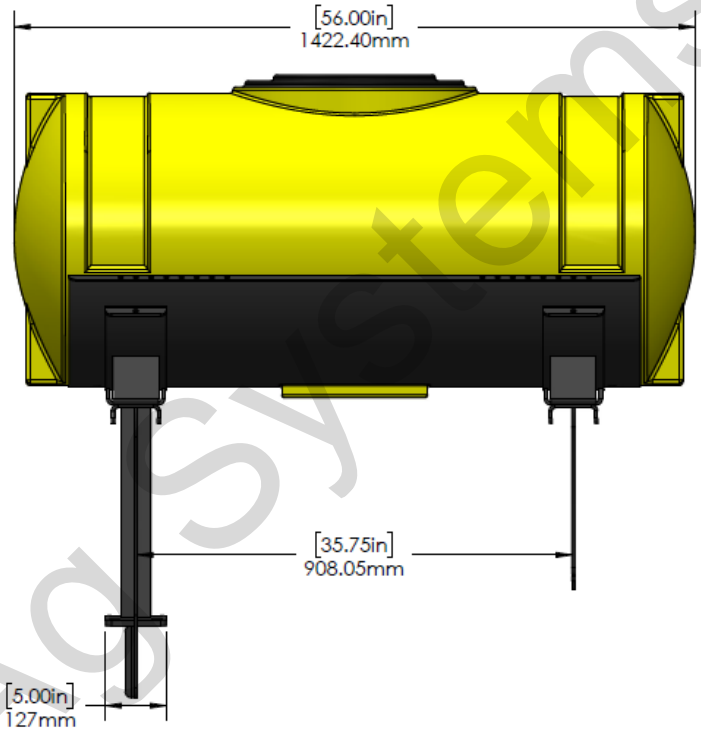

530-01-550250

John Deere 1760/1765 (Non-NT) 12R30 - 150 Gallon Elliptical Wing Mount Tank Kit

Instruction Sheet: 396-3088Y1

Part Number	Description
727-01-HE0150-38-Y	Elliptical Tank - 150 Gal - Yellow
420-3009Y1-BK	150 Gallon Elliptical Tank Saddle
420-3001Y1-BK	150 Gallon Elliptical Tank Support Sheet
420-4925Y1-BK	JD 1760/1765 Outer Tank Bracket (Non-NT)
420-5840Y1-BK	JD 1760/1765 Inner Tank Bracket

*Kit includes mounting hardware and U-Bolts