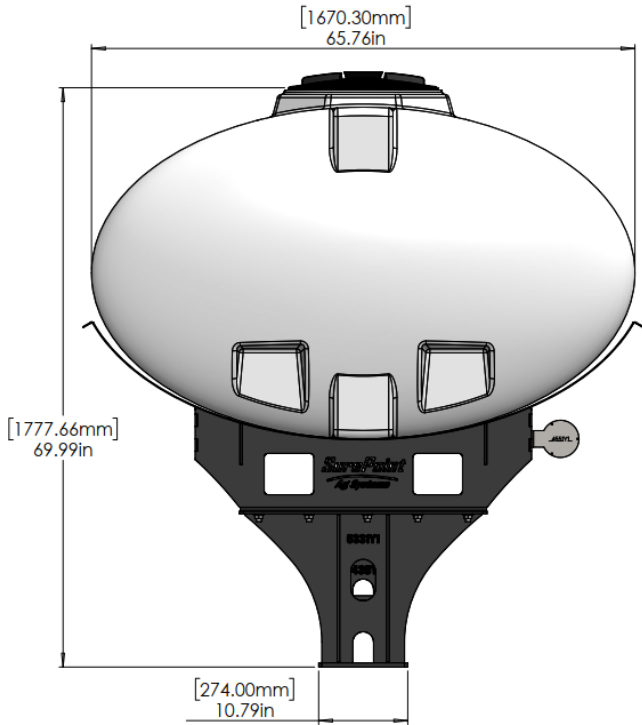

530-03-405260

Kinze 4700/4705 (24R/36R) Bulk Fill - Hitch Mount Tank - 600 Gallon Elliptical Instruction Sheet: 396-5041Y1

Part Number	Description
727-01-HE0600-64-CS-W	Elliptical Tank - 600 Gal - White - Center Sump
421-5321Y1-BK	600/750 Gallon Elliptical Tank Cradle
421-5331Y1-BK	18" Tank Pedestal
421-6439Y1-BK	Heavy Duty Tank Stand - 10-5/8" Tall

*Kit includes mounting hardware and U-Bolts