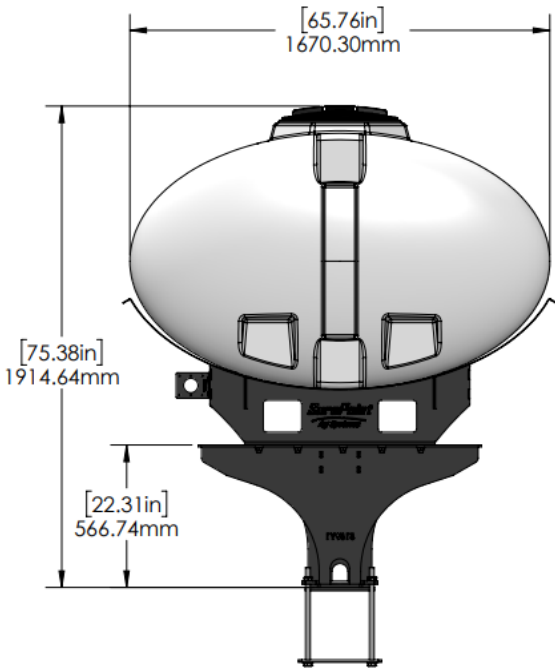

530-02-255700

Case IH 1250/1255 - 600 Gallon Elliptical Hitch Mounted Tank Kit (16R / 24R)

Instruction Sheet: 396-2652Y1