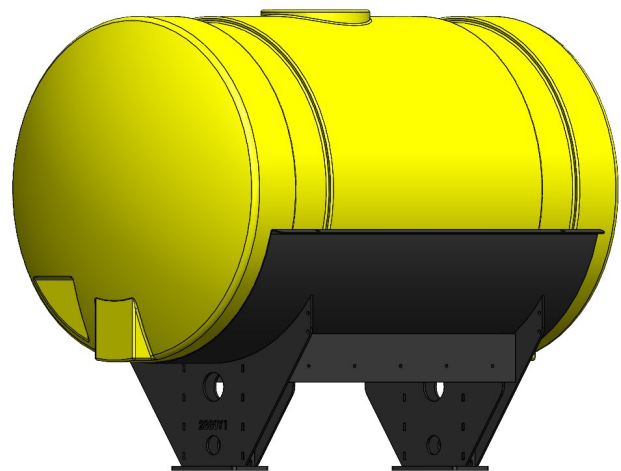

*Kit includes mounting hardware and U-Bolts

530-01-255750

John Deere 1770/1775 12R30 - 400 Gallon Elliptical Hitch Mount Tank Kit

Instruction Sheet: 396-001390

Part Number	Description
727-01-HE0400-57-Y	Elliptical Tank - 400 Gal - Yellow
421-6571Y1-BK	20" Light Duty Pedestal
421-6516Y1-BK	400 Gallon Elliptical Tank Cradle

*Kit includes mounting hardware and U-Bolts

530-01-255850

John Deere 1770/1775 12R30 - 500 Gallon Elliptical Hitch Mount Tank Kit

Instruction Sheet: 396-001390

Part Number	Description
727-01-HE0600-64-CS-Y	Elliptical Tank - 600 Gal - Yellow
421-5321Y1-BK	600/750 Gallon Elliptical Tank Cradle
421-5331Y1-BK	18" Tank Pedestal

*Kit includes mounting hardware and U-Bolts

530-01-350300

John Deere 1790/1795 30' - 400 Gallon Round Hitch Mount Tank Kit

Instruction Sheet: 396-2874Y1

Part Number	Description
727-02-HZ0400-42-Y	Horizontal Tank - 400 Gallon
421-2880Y1-BK	400 Gallon Round Tank Cradle
525-3000	3" Tanks Strap Kit for 400-1000 gal tank

*Kit includes mounting hardware and U-Bolts

530-01-355400

John Deere 1790/1795 30' - 500 Gallon Elliptical Hitch Tank Kit (No Markers)

Instruction Sheet: 396-001400

Part Number	Description
727-01-HE0500-57-CS-Y	Elliptical Tank - 500 Gal - Yellow
421-5638Y1-BK	500 Gallon Elliptical Cradle, Black
421-5704Y1-BK	22" Tank Pedestal