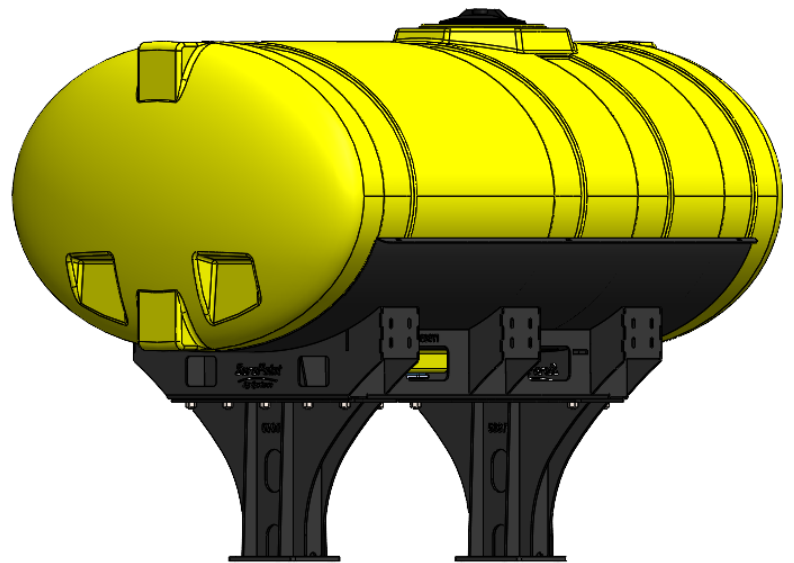

530-01-455565

John Deere DB60 - 500 Gallon Elliptical Hitch Mount Tank Kit

Instruction Sheet: 396-5146Y1

Part Number	Description
727-01-HE0500-57-CS-Y	Elliptical Tank - 500 Gal - Yellow
421-5321Y1-BK	600/750 Gallon Elliptical Tank Cradle
421-5331Y1-BK	18" Tank Pedestal

*Kit includes mounting hardware and U-Bolts