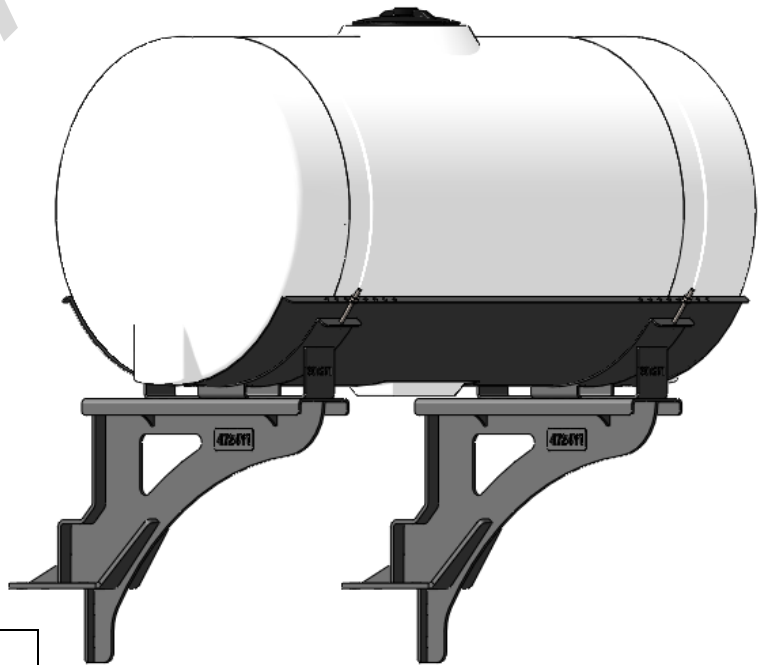

530-03-300200

Kinze 3600/3605 (12R/16R) Bulk Fill - Dual 200 Gal Round Wing Tank Kits

Instruction Sheet: 396-5035Y1

Part Number	Description
727-02-HZ0200-32-W	200 Gallon Round Tank
420-3012Y1-BK	32" Round Tank Saddle
420-3002Y1-BK	200 Gallon Round Tank Support Sheet
420-4724Y1-BK	Kinze Wing Mount Tank Bracket

*Kit includes mounting hardware and U-Bolts