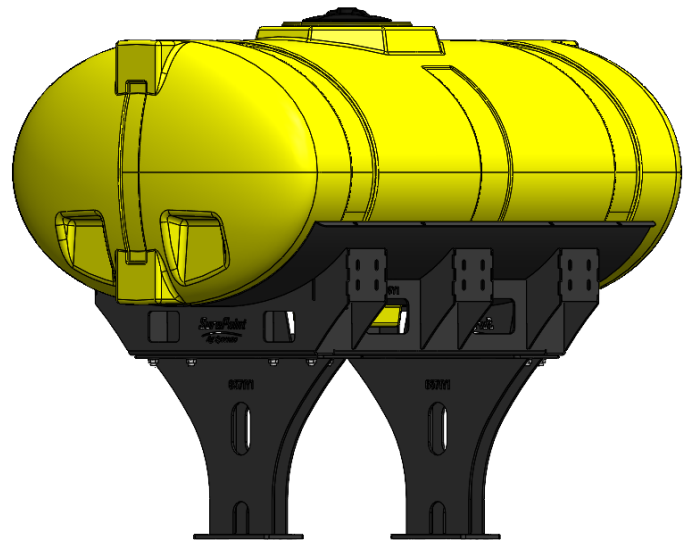

*Kit includes mounting hardware and U-Bolts

530-01-025200

200 Gal Tank, Bracket, and Hardware for John Deere Applications

Part Number	Description
727-02-HZ0200-32-Y	Horizontal Tank - 200 Gal - Yellow - 32" X 68"
420-3032Y1-BK	Offset Bar Mount Saddle for 32" Tank
420-3002Y1-BK	200 Gallon Round Cradle

*Kit includes mounting hardware and U-Bolts

530-01-025305

300 Gal Tank, Cradle, & Hardware for John Deere Hitch Applications

Part Number	Description
727-01-HE0300-48-Y	Elliptical Tank - 300 Gallon - Yellow
421-6566Y1-BK	300 Gallon Elliptical Cradle
421-6571Y1-BK	Light Duty Tank Pedestal