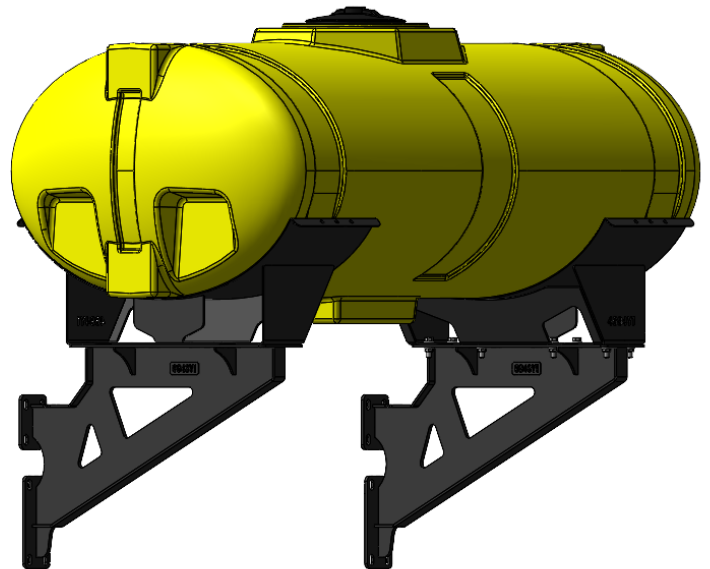

*Kit includes mounting hardware and U-Bolts

530-01-455550

John Deere DB44 (and smaller) - 500 Gallon Elliptical Hitch Mount Tank Kit Instruction Sheet: 396-4108Y1

Part Number	Description
727-01-HE0500-57-CS-Y	Elliptical Tank - 500 Gal - Yellow
421-5638Y1-BK	500 Gallon Elliptical Cradle, Black
421-5331Y1-BK	18" Tank Pedestal

*Kit includes mounting hardware and U-Bolts

530-01-450560

John Deere DB60 - 2-200 Gallon Elliptical Wing Mount Tank Kits

Instruction Sheet: 396-5147Y1

**Kit does not work with 15" row spacing*

Part Number	Description
727-01-HE0200-41-Y	200 Gal Elliptical Tank - Yellow
420-4694Y1-BK	200 Gallon Elliptical Saddle
420-6943Y1-BK	DB Wing Tank Mounting Bracket

**Kit includes mounting hardware and U-Bolts*

530-01-455565

John Deere DB60 - 500 Gallon Elliptical Hitch Mount Tank Kit

Instruction Sheet: 396-5146Y1

Part Number	Description
727-01-HE0500-57-CS-Y	Elliptical Tank - 500 Gal - Yellow
421-5321Y1-BK	600/750 Gallon Elliptical Tank Cradle
421-5331Y1-BK	18" Tank Pedestal