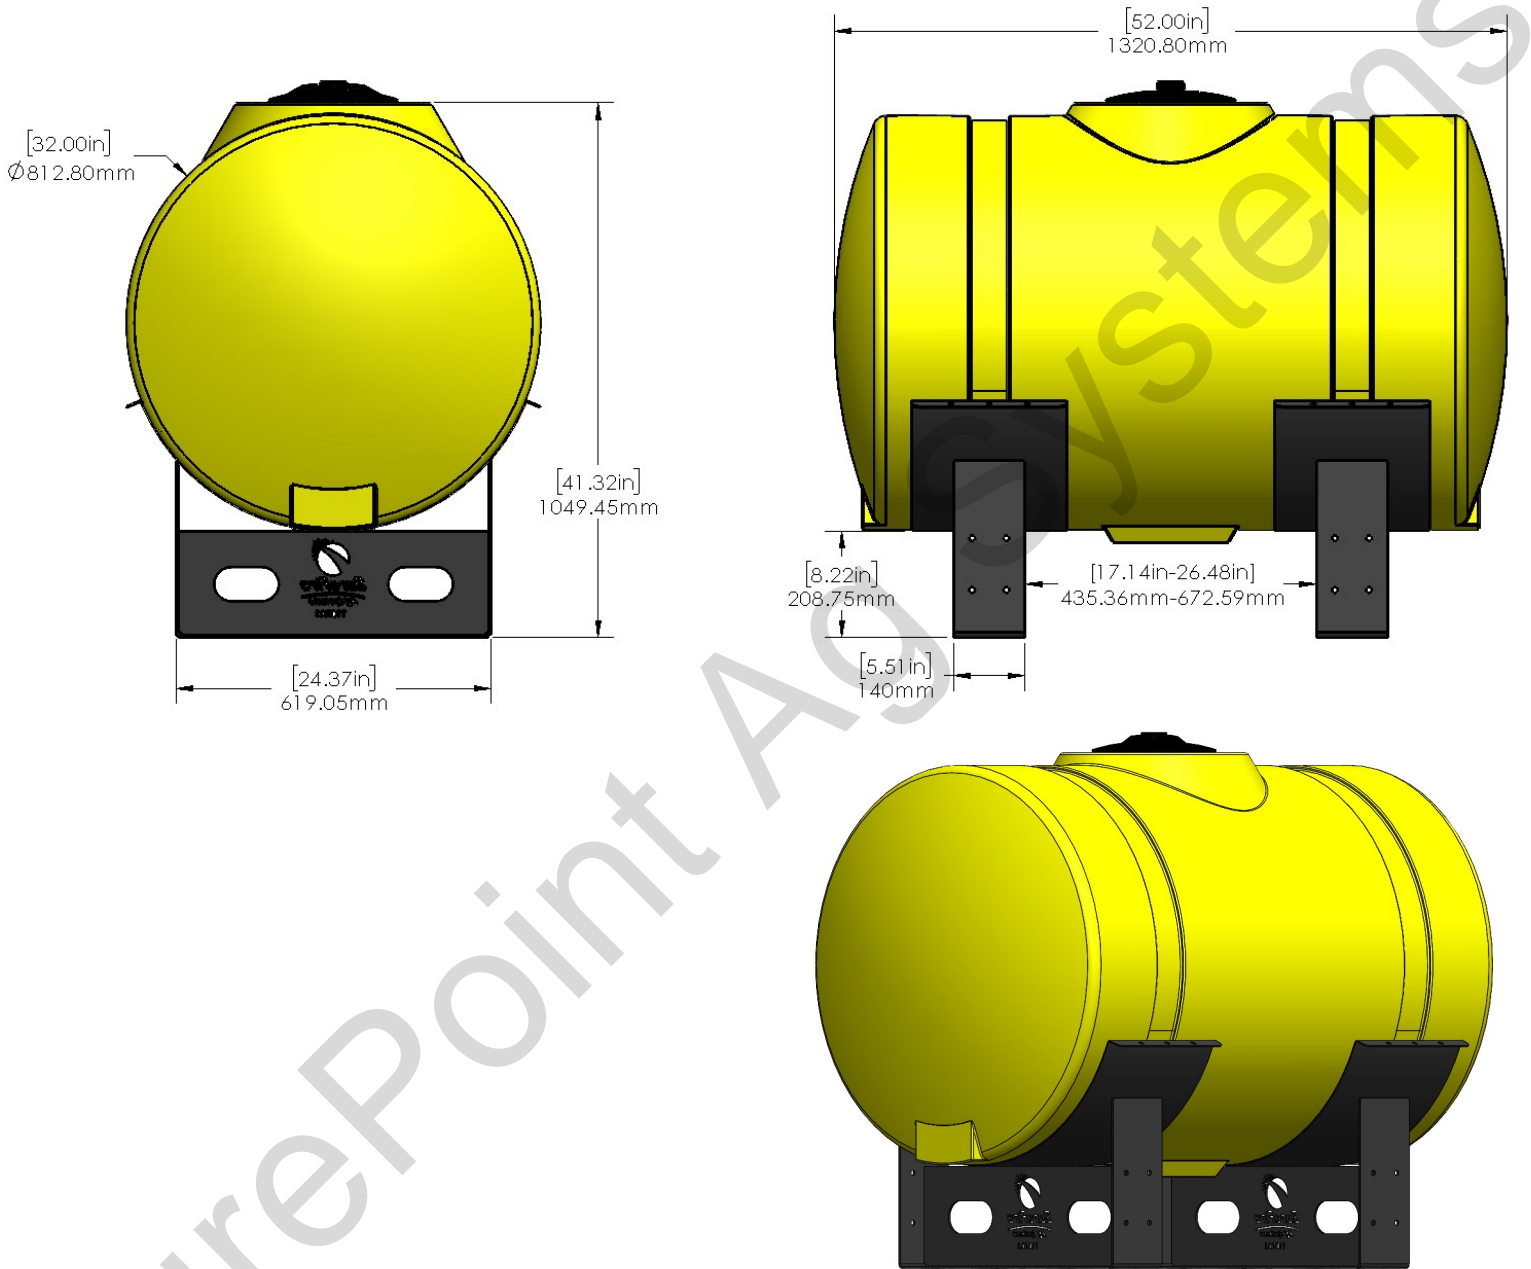

530-00-150200

Yellow 150 Gallon Tank Kit for 32" Tank/ Black Saddles

Instruction Sheet: 396-001600

Part Number	Description
727-02-HZ0150-32-Y	Horizontal Tank - 150 Gal - Yellow
420-1107A1-BK	32" Tank Saddle
525-2055	Tank Strap Kit

*Kit includes mounting hardware and U-Bolts