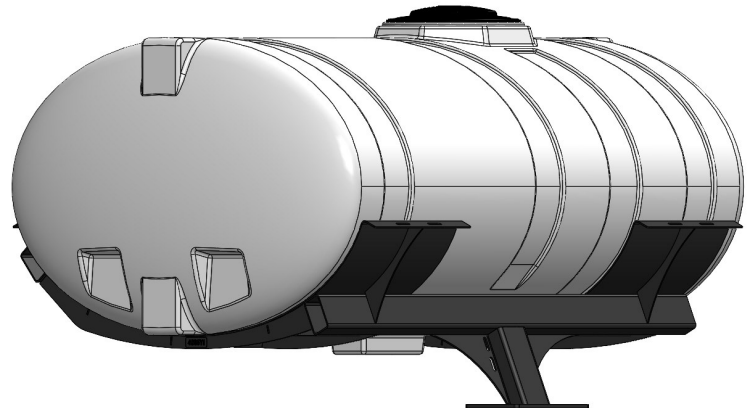

530-02-400600

Case iH 2150 - 600 Gallon Elliptical Tank Kit (16R30/24R30 Bulk Fill)

Instruction Sheet: 396-3848Y1

Part Number	Description
727-01-HE0600-64-CS-W	Elliptical Tank - 600 Gal - White - Center Sump
421-4905Y1-BK	Case 2150 600 Gallon Tank Mount

*Kit includes mounting hardware and U-Bolts