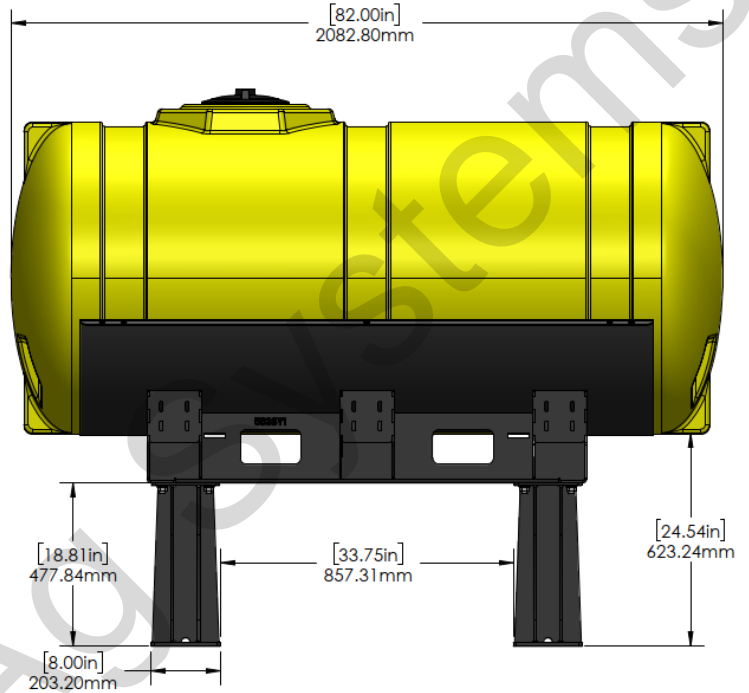

*Kit includes mounting hardware and U-Bolts

530-01-450720

John Deere DB80 - 2-200 Gallon Elliptical Wing Mount Tank Kits

Instruction Sheet: 396-5149Y1

Part Number	Description
727-01-HE0200-41-Y	200 Gal Elliptical Tank - Yellow
420-4694Y1-BK	200 Gallon Elliptical Saddle
420-6943Y1-BK	DB Wing Tank Mounting Bracket

*Kit includes mounting hardware and U-Bolts

530-01-455750

John Deere DB80 - 500 Gallon Elliptical Hitch Mount Tank Kit

Instruction Sheet: 396-5148Y1

Part Number	Description
727-01-HE0500-57-CS-Y	Elliptical Tank - 500 Gal - Yellow
421-5321Y1-BK	600/750 Gallon Elliptical Tank Cradle
421-5331Y1-BK	18" Tank Pedestal