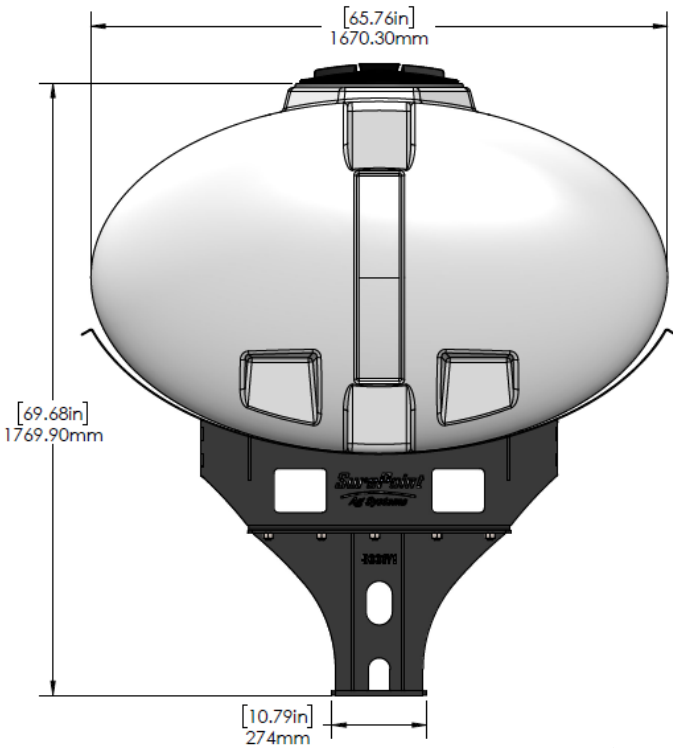

530-03-455260

Kinze 4900/4905 (24R) Hitch Mount Tank - 600 Gal Elliptical

Instruction Sheet: 396-5039Y1

Part Number	Description
727-01-HE0600-64-CS-W	Elliptical Tank - 600 Gal - White
421-5321Y1-BK	600/750 Gallon Elliptical Tank Cradle
421-5331Y1-BK	18" Tank Pedestal

*Kit includes mounting hardware and U-Bolts