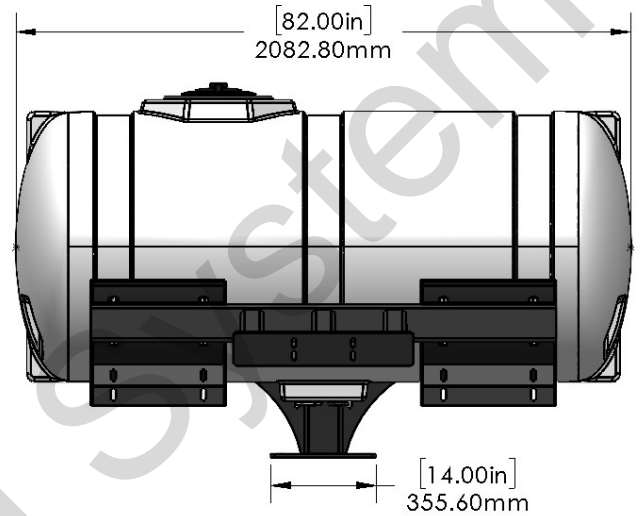

530-02-400500

Case iH 2150 - 500 Gallon Elliptical Tank Kit (16R30/24R30 Bulk Fill)

Instruction Sheet: 396-3848Y1

Part Number	Description
727-01-HE0500-57-CS-W	Elliptical Tank - 500 Gal - White - Center Sump
420-3806Y1-BK	Case 2150 Saddle
420-3801Y1-BK	Case 2150 Front Tank Mount Pedestal

*Kit includes mounting hardware and U-Bolts