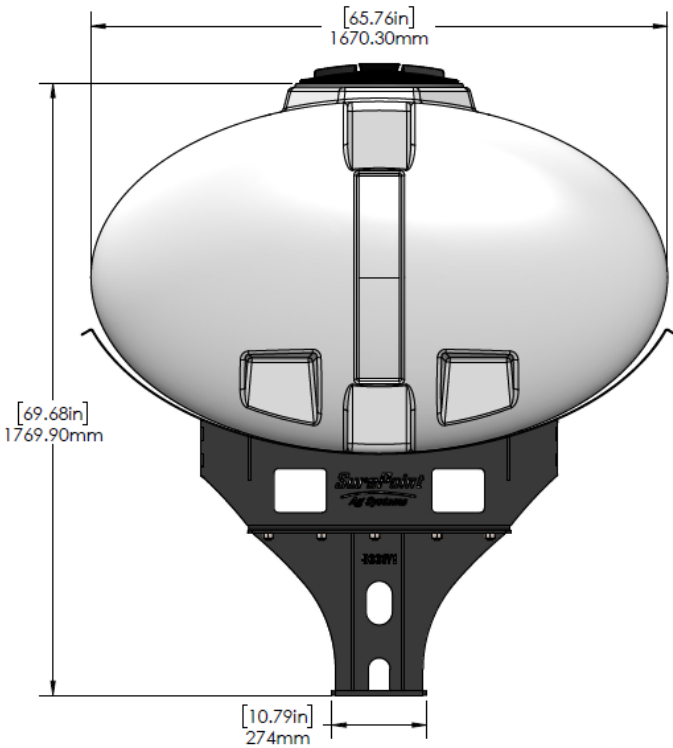

530-03-455160

Kinze 4900/4905 (16R) Hitch Mount Tank - 600 Gal Elliptical - No Markers

Instruction Sheet: 396-4864Y1

Part Number	Description
727-01-HE0600-64-CS-W	Elliptical Tank - 600 Gal - White
421-5321Y1-BK	600/750 Gallon Elliptical Tank Cradle
421-5331Y1-BK	18" Tank Pedestal

*Kit includes mounting hardware and U-Bolts