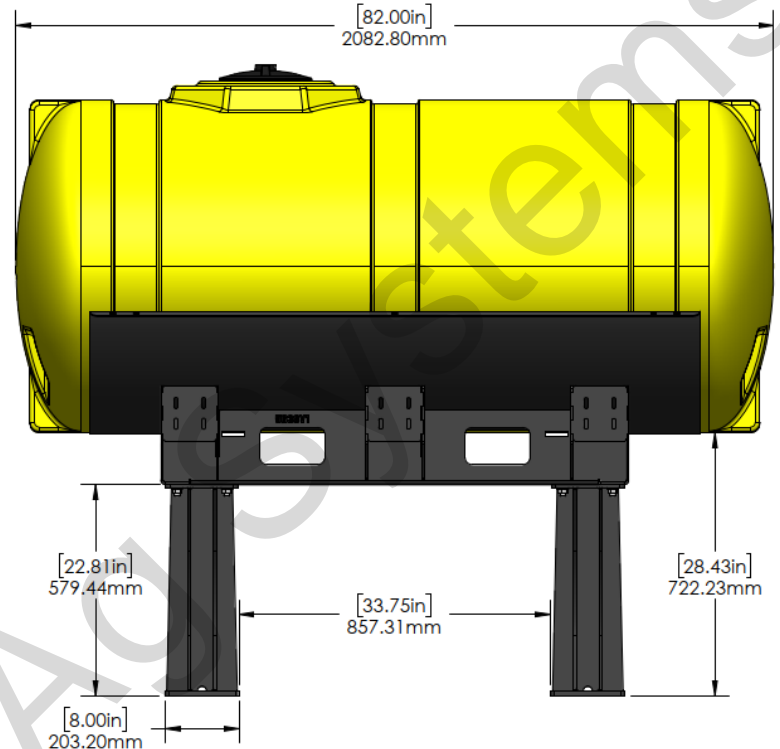

*Kit includes mounting hardware and U-Bolts

530-01-155600

John Deere 1770/1775 24R30 - 750 Gallon Elliptical Hitch Mount Tank Kit

Instruction Sheet: 396-001290

Part Number	Description
727-01-HE0750-69-CS-Y	Elliptical Tank - 750 Gal - Yellow
421-5321Y1-BK	600/750 Gallon Elliptical Tank Cradle
421-5331Y1-BK	18" Tank Pedestal

*Kit includes mounting hardware and U-Bolts

530-01-255400

John Deere 1770/1775 16R30 - 400 Gallon Elliptical Hitch Mount Tank Kit

Instruction Sheet: 396-001310

Part Number	Description
727-01-HE0400-57-Y	Elliptical Tank - 400 Gal - Yellow
421-6571Y1-BK	20" Light Duty Tank Pedestal
421-6516Y1-BK	400 Gallon Elliptical Tank Cradle

*Kit includes mounting hardware and U-Bolts

530-01-255500

John Deere 1770/1775 16R30 - 500 Gallon Elliptical Hitch Mount Tank Kit

Instruction Sheet: 396-001310

Part Number	Description
727-01-HE0500-57-CS-Y	Elliptical Tank - 500 Gal - Yellow
421-5638Y1-BK	500 Gallon Elliptical Cradle, Black
421-5704Y1-BK	22" Tank Pedestal