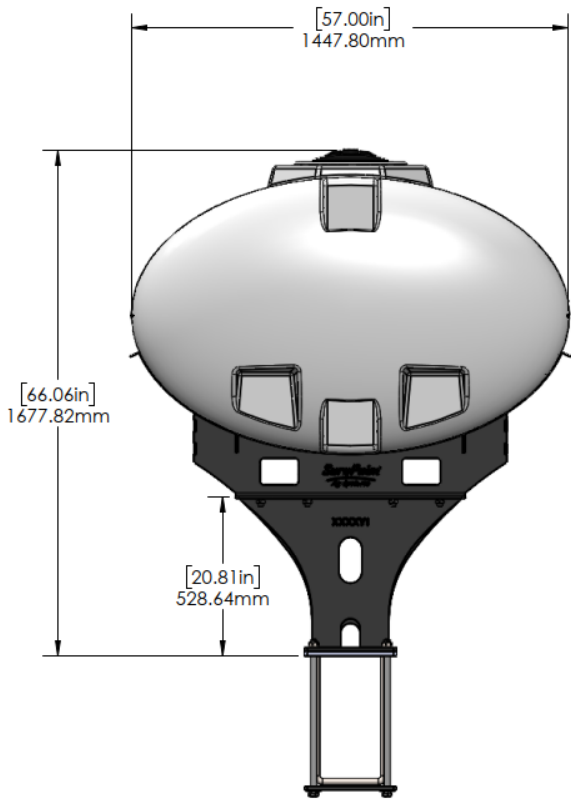

530-02-155500

Case iH 1250/1255 24R30 - 500 Gallon Elliptical Hitch Mount Tank Kit

Instruction Sheet: 396-3095Y1

Part Number	Description
727-01-HE0500-57-CS-W	Elliptical Tank - 500 Gal - White - Offset Sump
421-5638Y1-BK	500 Gallon Elliptical Cradle
421-6571Y1-BK	Light Duty Tank Pedestal
421-6621Y1-BK	Rear Pedestal for Case iH 24R 1250

*Kit includes mounting hardware and U-Bolts