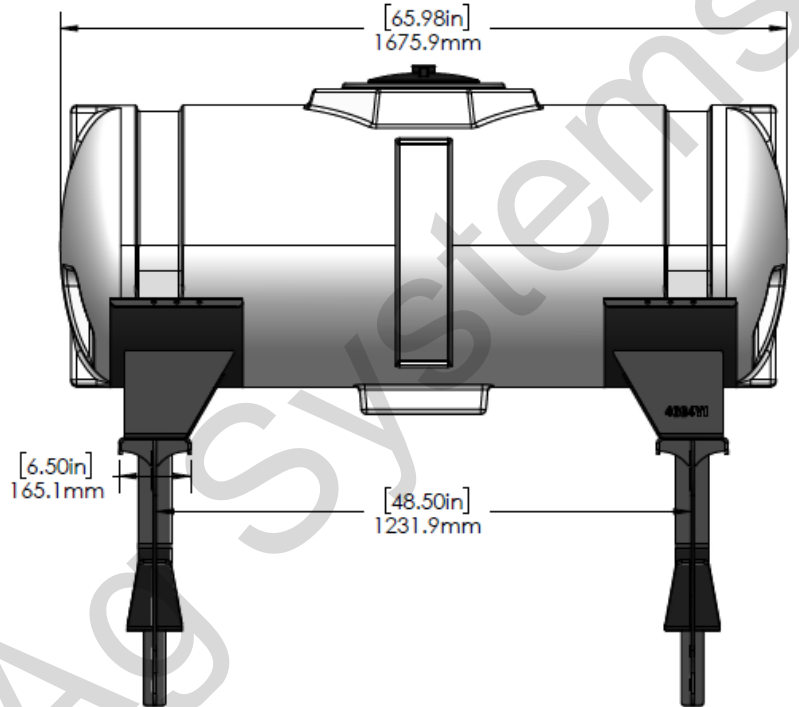

*Kit includes mounting hardware and U-Bolts

530-03-320210

Kinze 3660/3665 (12R/16R) Bulk Fill - Dual 200 Gal Elliptical Wing Tank Kits

Instruction Sheet: 396-5036Y1

B
Kinze

Part Number	Description
727-01-HE0200-41-W	200 Gallon Elliptical Tank
420-4694Y1-BK	200 Gal Elliptical Saddle
420-4724Y1-BK	Kinze Wing Mount Tank Bracket