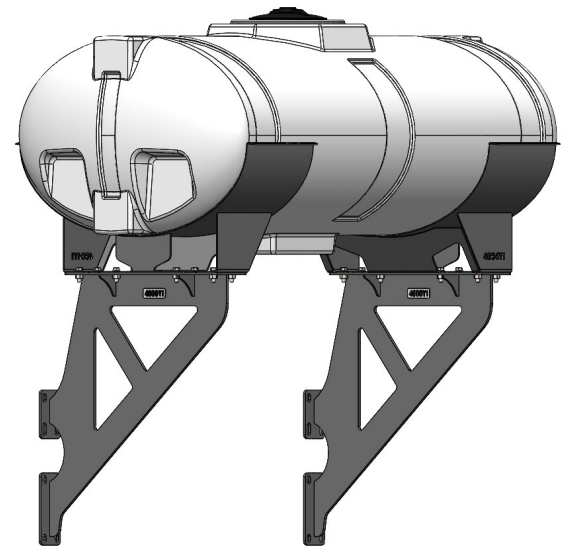

530-02-450025

Case iH 1255 24R Row Box - 200 Gallon Wing Mounted Tank Kit Instruction Sheet: 396-4705Y1

Part Number	Description
727-01-HE0200-41-W	Elliptical Tank - 200 Gal - White - Center Sump
420-4694Y1-BK	200 Gallon Elliptical Tank Saddle
420-4600Y1-BK	24R Wing Tank - Row Box Tank Mount Bracket

*Kit includes mounting hardware and U-Bolts