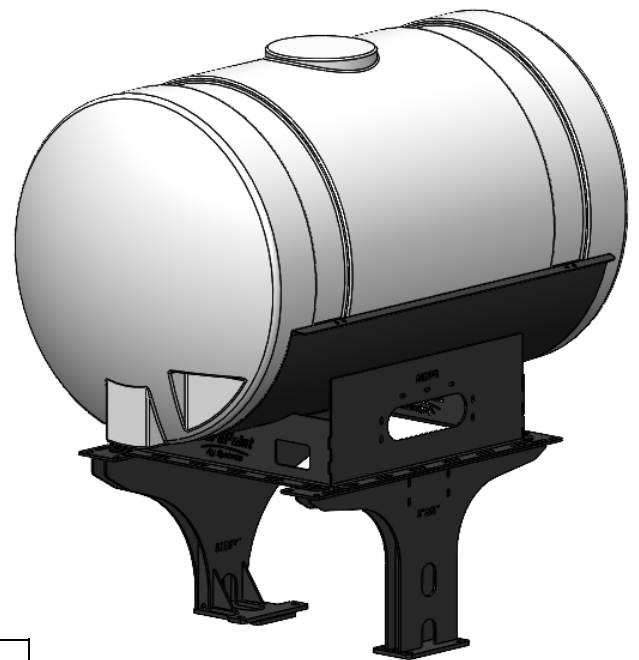

530-02-250650

Case IH 1250/1255 - 400 Gallon Round Hitch Mount Tank Kit (16R30 Bulk Fill)

Instruction Sheet: 396-2652Y1

Part Number	Description
727-02-HZ0400-42-W	Horizontal Tank - 400 Gal
421-2409Y1-BK	400 Gallon Horizontal Cradle
421-3136Y1-BK	22" - 300-500 Gallon Tank Pedestal
421-5159Y1-BK	Case 1250/1255 Rear Tank Pedestal

*Kit includes mounting hardware and U-Bolts