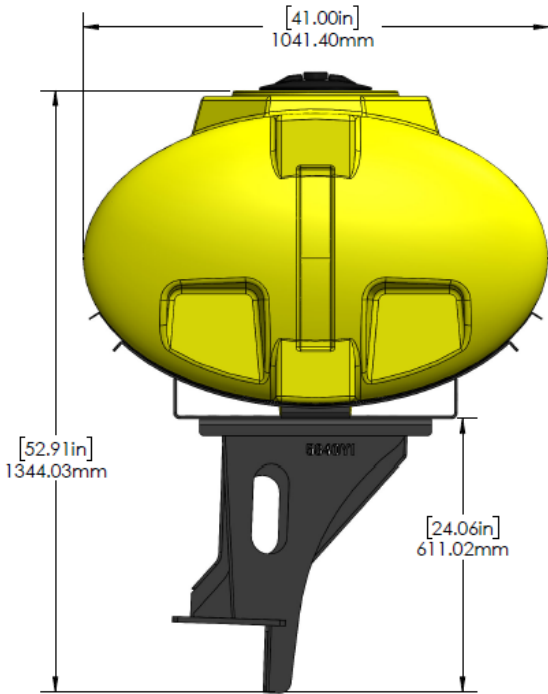

530-01-550575

John Deere 1760/1765NT 12R30 - 200 Gallon Elliptical Wing Mounted Tank Kit

Instruction Sheet: 396-3088Y1

Part Number	Description
727-01-HE0200-41-Y	Elliptical Tank - 200 Gal - Yellow
420-3000Y1-BK	200 Gallon Elliptical Tank Support Sheet
420-3006Y1-BK	200 Gallon Elliptical Tank Saddle
420-5844Y1-BK	JD 1760/1765NT Outer Tank Bracket
420-5840Y1-BK	JD 1760/1765 Inner Tank Bracket

*Kit includes mounting hardware and U-Bolts