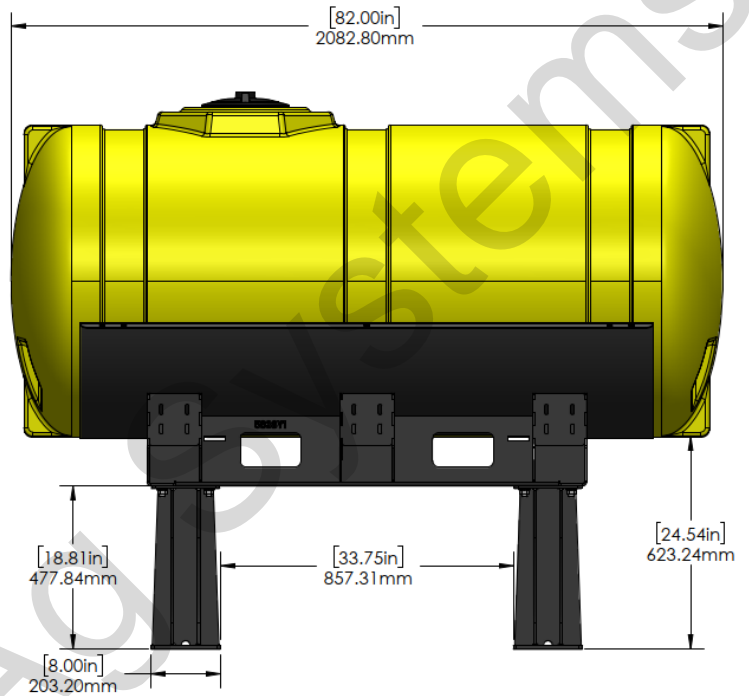

530-01-455950

John Deere DB120 - 500 Gallon Elliptical Hitch Mount Tank Kit

Instruction Sheet: 396-5152Y1

Part Number	Description
727-01-HE0500-57-CS-Y	Elliptical Tank - 500 Gal - Yellow
421-5321Y1-BK	600/750 Gallon Elliptical Tank Cradle
421-5331Y1-BK	18" Tank Pedestal

*Kit includes mounting hardware and U-Bolts