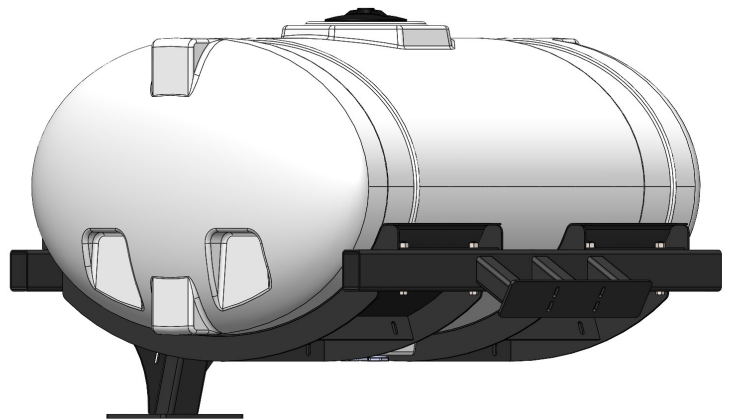

530-02-400400

Case iH 2150 - 400 Gallon Elliptical Tank Kit (16R30/24R30 Bulk Fill)

Instruction Sheet: 396-3848Y1

Part Number	Description
727-01-HE0400-57-W	Elliptical Tank - 400 Gal - White
420-3806Y1-BK	Case 2150 Saddle
420-3801Y1-BK	Case 2150 Front Tank Mount Pedestal

*Kit includes mounting hardware and U-Bolts