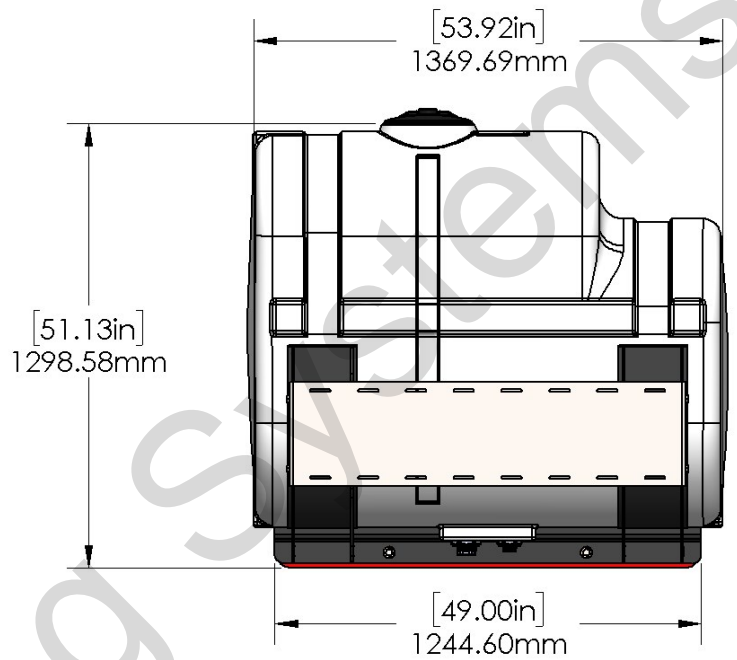

530-02-300200

Case IH 2140 - 200 Gallon Side Mount Tank Kit (Two Tanks)

Instruction Sheet: 396-5118Y1

Part Number	Description
727-08-CAW0200-24-W	White Sidemount Cutaway Tank - 200 Gal White
420-4155Y1-BK	Case 2140 - 200 Gallon Cutaway Tank Mount Weldment
420-4154Y1-BK	Case 2140 - 200 Gallon Cutaway Tank Mount Front Plate

*Kit includes mounting hardware