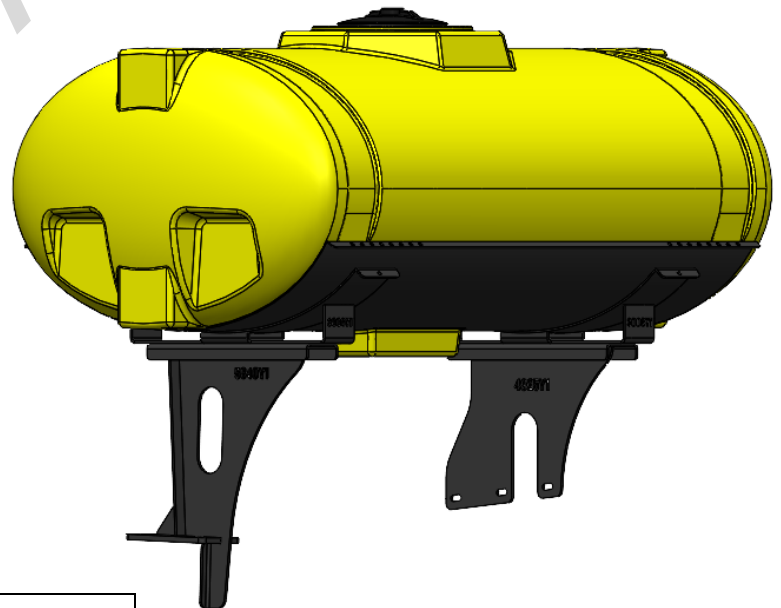

530-01-550500

John Deere 1760/1765 (Non-NT) 12R30 - 200 Gallon Elliptical Wing Mount Tank Kit

Instruction Sheet: 396-3088Y1

Part Number	Description
727-01-HE0200-41-Y	Elliptical Tank - 200 Gal - Yellow
420-3000Y1-BK	200 Gallon Elliptical Tank Support Sheet
420-3006Y1-BK	200 Gallon Elliptical Tank Saddle
420-4925Y1-BK	JD 1760/1765 Outer Tank Bracket (Non-NT)
420-5840Y1-BK	JD 1760/1765 Inner Tank Bracket

*Kit includes mounting hardware and U-Bolts