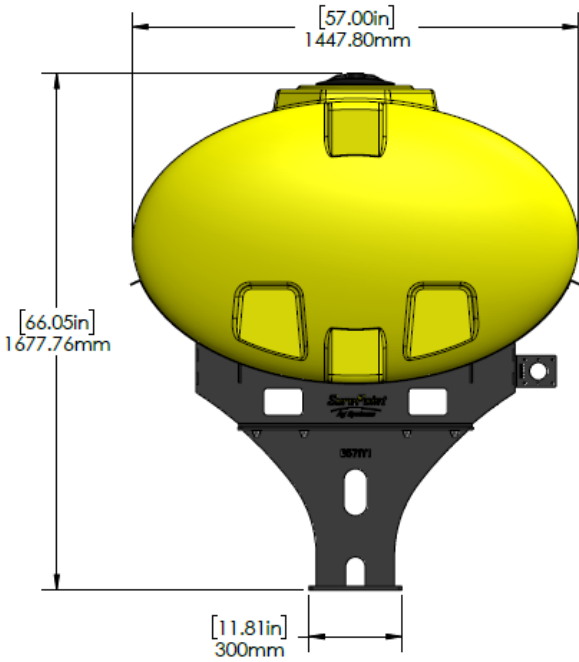

*Kit includes mounting hardware and U-Bolts

530-01-155550

John Deere 1770/1775 24R30 - 600 Gallon Elliptical Hitch Mount Tank Kit

Instruction Sheet: 396-001290

Part Number	Description
727-01-HE0600-64-CS-Y	Elliptical Tank - 600 Gal - Yellow
421-5321Y1-BK	600/750 Gallon Elliptical Tank Cradle
421-5331Y1-BK	18" Tank Pedestal

*Kit includes mounting hardware and U-Bolts

530-01-155600

John Deere 1770/1775 24R30 - 750 Gallon Elliptical Hitch Mount Tank Kit

Instruction Sheet: 396-001290

Part Number	Description
727-01-HE0750-69-CS-Y	Elliptical Tank - 750 Gal - Yellow
421-5321Y1-BK	600/750 Gallon Elliptical Tank Cradle
421-5331Y1-BK	18" Tank Pedestal

*Kit includes mounting hardware and U-Bolts

530-01-255400

John Deere 1770/1775 16R30 - 400 Gallon Elliptical Hitch Mount Tank Kit

Instruction Sheet: 396-001310

Part Number	Description
727-01-HE0400-57-Y	Elliptical Tank - 400 Gal - Yellow
421-6571Y1-BK	20" Light Duty Tank Pedestal
421-6516Y1-BK	400 Gallon Elliptical Tank Cradle