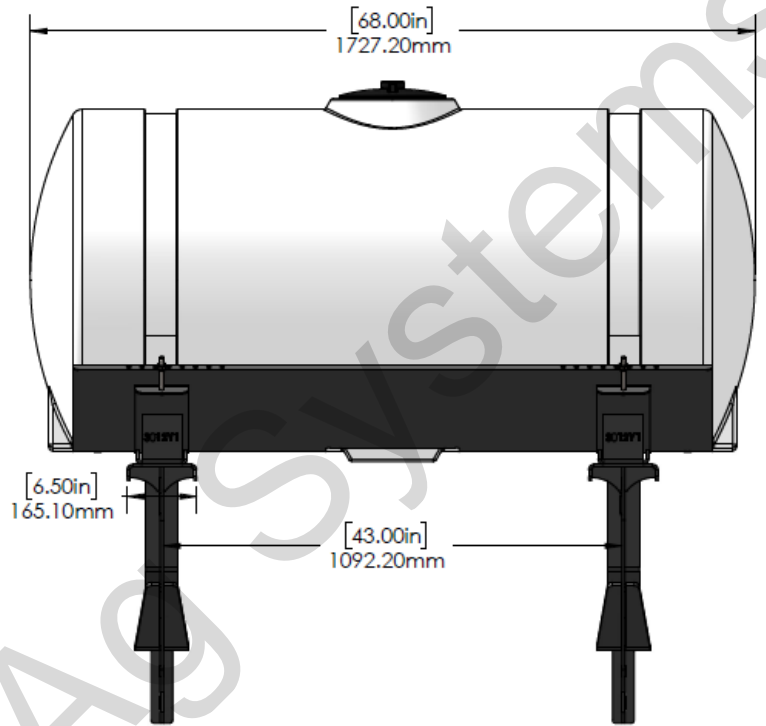

530-03-320200

Kinze 3660/3665 (12R/16R) Bulk Fill - Dual 200 Gal Round Wing Tank Kits

Instruction Sheet: 396-5036Y1

Part Number	Description
727-02-HZ0200-32-W	200 Gallon Round Tank
420-3012Y1-BK	32" Round Tank Saddle
420-3002Y1-BK	200 Gallon Round Tank Support Sheet
420-4724Y1-BK	Kinze Wing Mount Tank Bracket

*Kit includes mounting hardware and U-Bolts