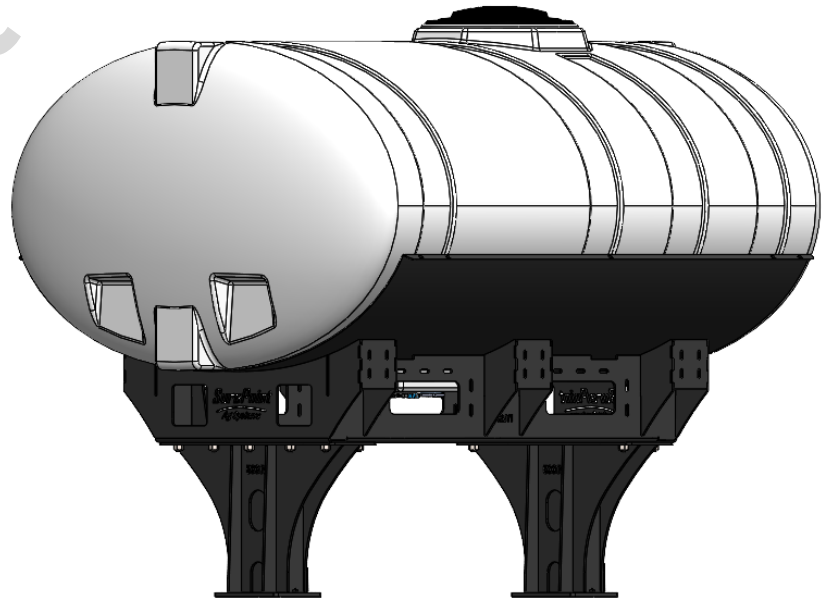

530-03-455260

Kinze 4900/4905 (24R) Hitch Mount Tank - 600 Gal Elliptical

Instruction Sheet: 396-5039Y1

Part Number	Description
727-01-HE0600-64-CS-W	Elliptical Tank - 600 Gal - White
421-5321Y1-BK	600/750 Gallon Elliptical Tank Cradle
421-5331Y1-BK	18" Tank Pedestal

*Kit includes mounting hardware and U-Bolts