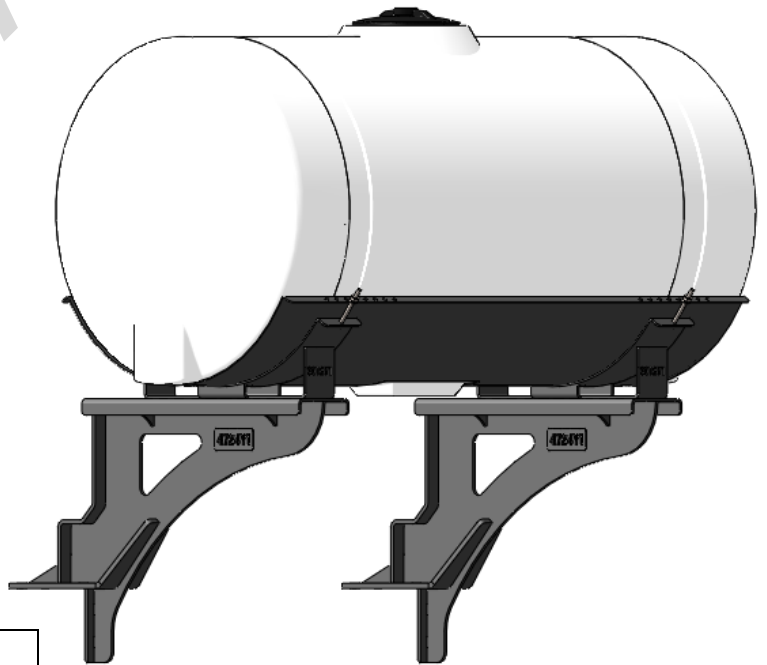

530-03-320200

Kinze 3660/3665 (12R/16R) Bulk Fill - Dual 200 Gal Round Wing Tank Kits

Instruction Sheet: 396-5036Y1

Part Number	Description
727-02-HZ0200-32-W	200 Gallon Round Tank
420-3012Y1-BK	32" Round Tank Saddle
420-3002Y1-BK	200 Gallon Round Tank Support Sheet
420-4724Y1-BK	Kinze Wing Mount Tank Bracket

*Kit includes mounting hardware and U-Bolts