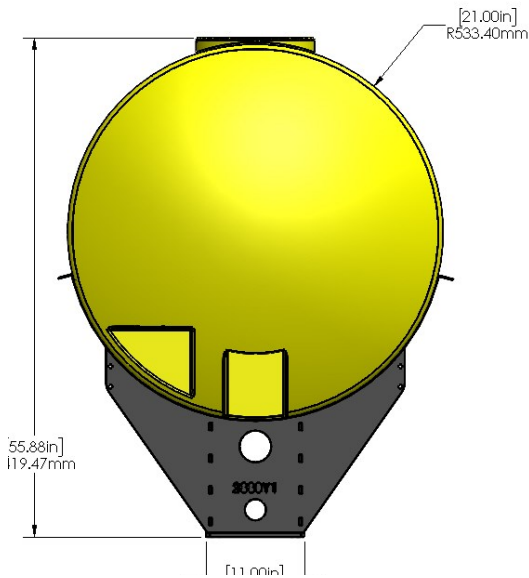

530-01-350300

John Deere 1790/1795 30' - 400 Gallon Round Hitch Mount Tank Kit

Instruction Sheet: 396-2874Y1

Part Number	Description
727-02-HZ0400-42-Y	Horizontal Tank - 400 Gallon
421-2880Y1-BK	400 Gallon Round Tank Cradle
525-3000	3" Tanks Strap Kit for 400-1000 gal tank

*Kit includes mounting hardware and U-Bolts