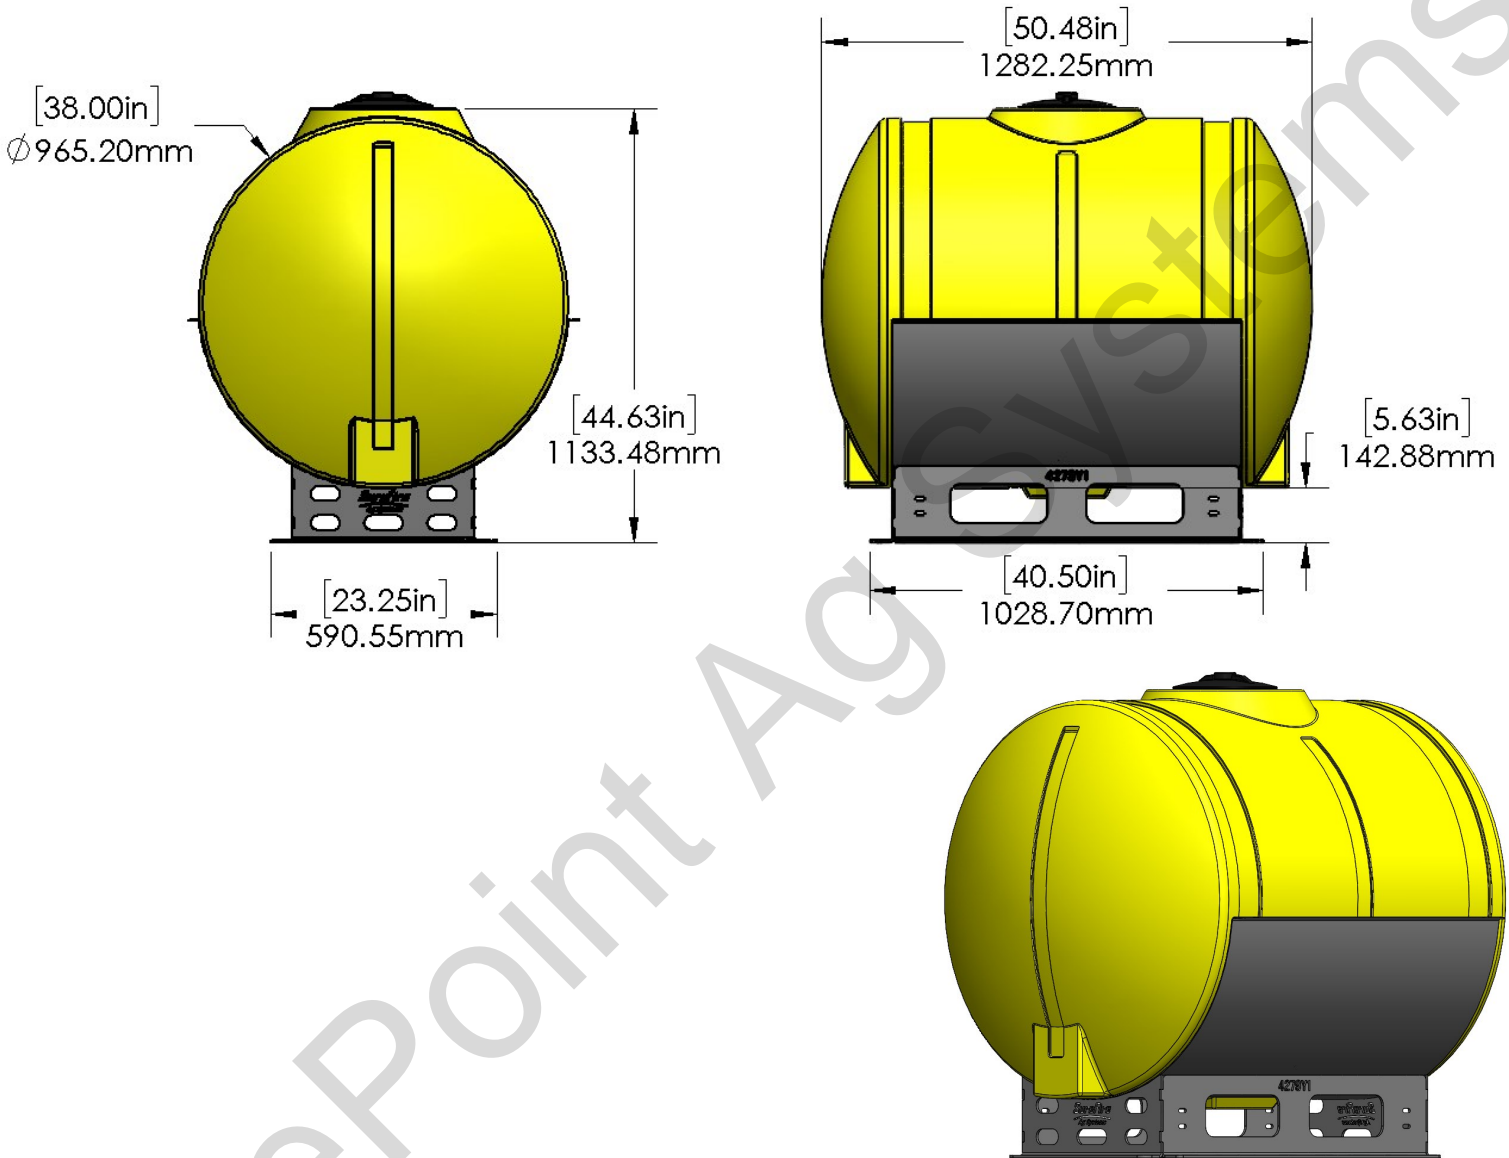

530-00-100200

Yellow 200 Gallon Round (38"Ø) Universal Tank Kit with Black Cradle

Part Number	Description
727-02-HZ0200-38-Y	Horizontal Tank - 200 Gal - Yellow
421-4279Y1-BK	200 Gallon 38" Diameter Tank Cradle

*Kit includes mounting hardware and U-Bolts