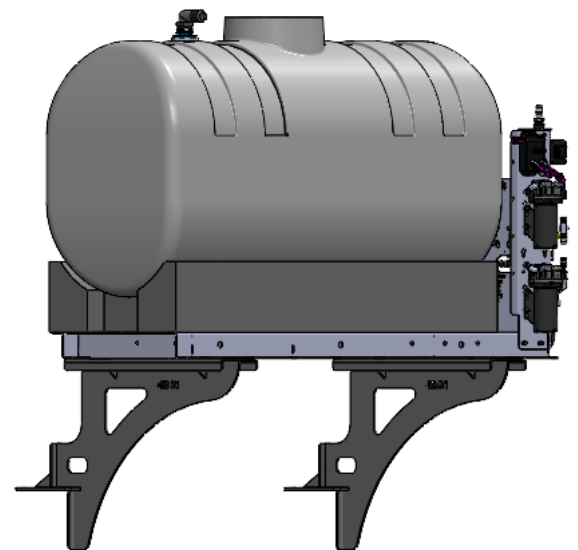

*Kit includes mounting hardware and U-Bolts

530-03-350100

Kinze 3605/3665 - Accelerator Mounting Kit

B
Kinze

Instruction Sheet:

396-5035Y1 - Kinze 3605

396-5036Y1 - Kinze 3665

Part Number	Description
524-01-015501	155 Gallon Accelerator Tank Kit
420-4724Y1-BK	Kinze Wing Mount Tank Bracket