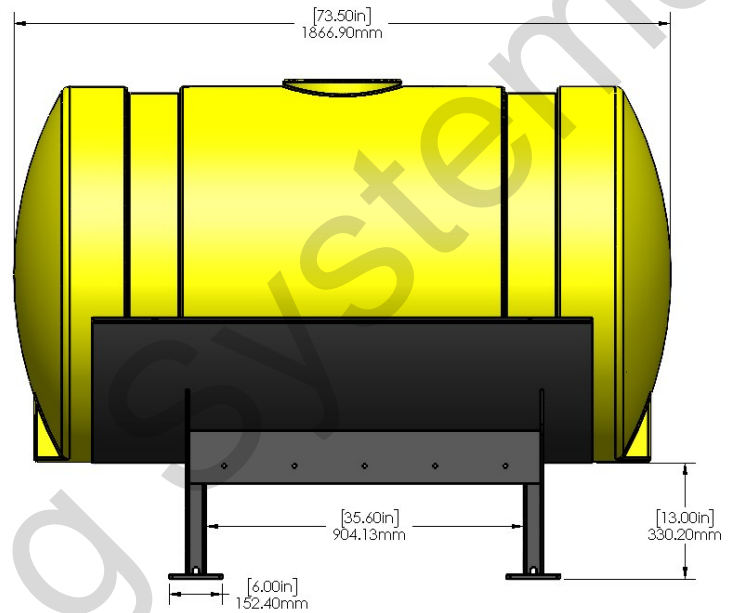

*Kit includes mounting hardware and U-Bolts

530-01-255850

John Deere 1770/1775 12R30 - 500 Gallon Elliptical Hitch Mount Tank Kit

Instruction Sheet: 396-001390

Part Number	Description
727-01-HE0600-64-CS-Y	Elliptical Tank - 600 Gal - Yellow
421-5321Y1-BK	600/750 Gallon Elliptical Tank Cradle
421-5331Y1-BK	18" Tank Pedestal

*Kit includes mounting hardware and U-Bolts

530-01-350300

John Deere 1790/1795 30' - 400 Gallon Round Hitch Mount Tank Kit

Instruction Sheet: 396-2874Y1

Part Number	Description
727-02-HZ0400-42-Y	Horizontal Tank - 400 Gallon
421-2880Y1-BK	400 Gallon Round Tank Cradle
525-3000	3" Tanks Strap Kit for 400-1000 gal tank

*Kit includes mounting hardware and U-Bolts

530-01-355400

John Deere 1790/1795 30' - 500 Gallon Elliptical Hitch Tank Kit (No Markers)

Instruction Sheet: 396-001400

Part Number	Description
727-01-HE0500-57-CS-Y	Elliptical Tank - 500 Gal - Yellow
421-5638Y1-BK	500 Gallon Elliptical Cradle, Black
421-5704Y1-BK	22" Tank Pedestal