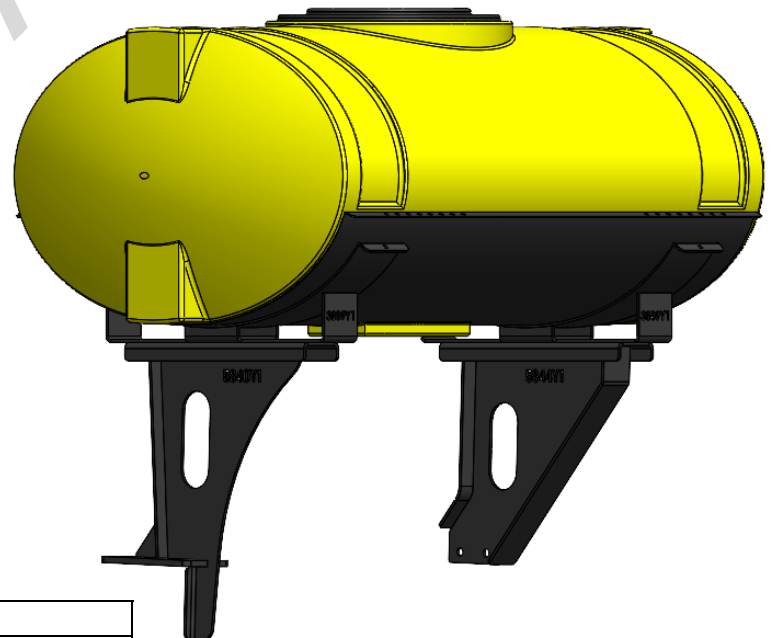

530-01-550275

John Deere 1760/1765NT 12R30 - 150 Gallon Elliptical Wing Mounted Tank Kit

Instruction Sheet: 396-3088Y1

Part Number	Description
727-01-HE0150-38-Y	Elliptical Tank - 150 Gal - Yellow
420-3009Y1-BK	150 Gallon Elliptical Tank Saddle
420-3001Y1-BK	150 Gallon Elliptical Tank Support Sheet
420-5844Y1-BK	JD 1760/1765NT Outer Tank Bracket
420-5840Y1-BK	JD 1760/1765 Inner Tank Bracket

*Kit includes mounting hardware and U-Bolts