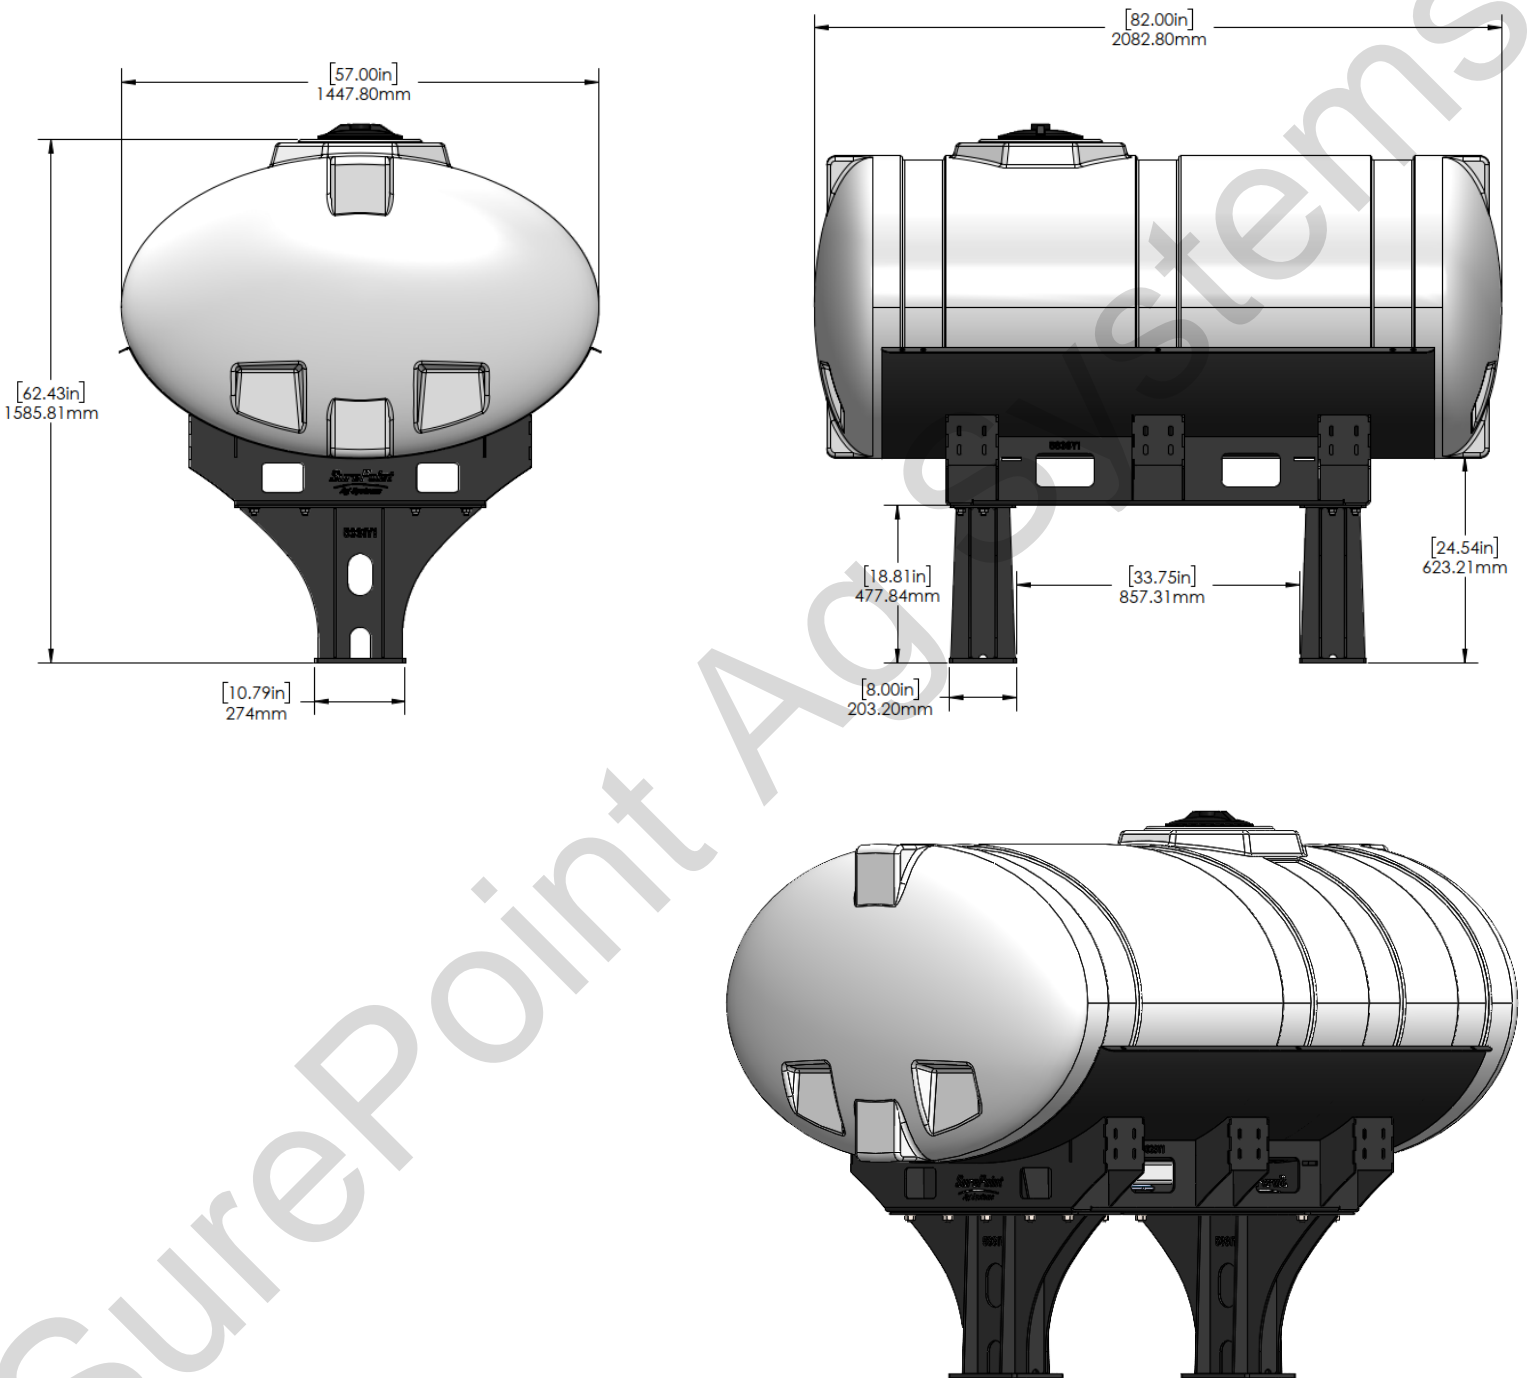

530-02-255600

Case IH 1250/1255 - 500 Gallon Elliptical Hitch Mount Tank Kit (16R30 No Markers)

Instruction Sheet: 396-2652Y1

Part Number	Description
727-01-HE0500-57-CS-W	Elliptical Tank - 500 Gal - White - Center Sump
421-5638Y1-BK	500 Gallon Elliptical Cradle
421-5331Y1-BK	18" Tank Pedestal

*Kit includes mounting hardware and U-Bolts