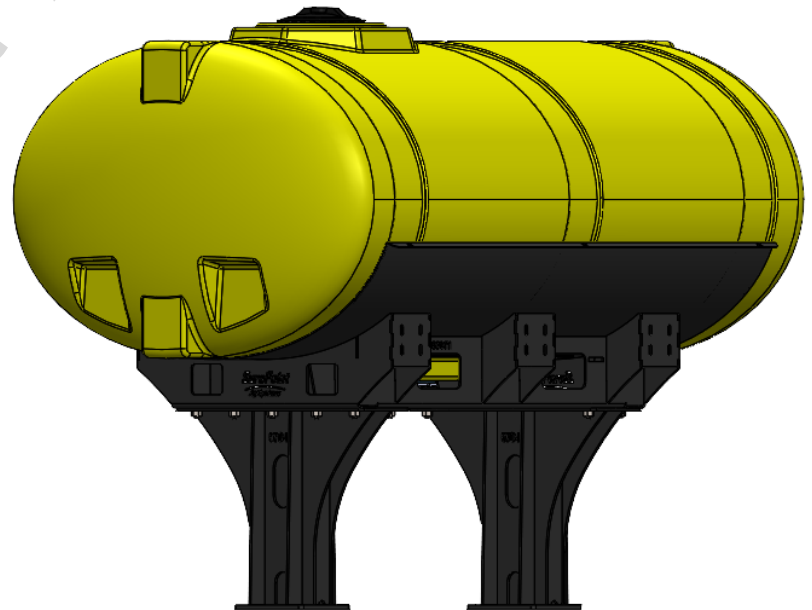

Universal Tank Brackets

Kit Description	Kit Number
Yellow 150 Gallon Round (32"Ø) Universal Tank Kit with Black Cradle	530-00-100100
Yellow 150 Gallon Elliptical Universal Tank Kit with Black Saddles	530-00-100150
Yellow 200 Gallon Round (38"Ø) Universal Tank Kit with Black Cradle	530-00-100200
White 150 Gallon Tank Kit for 32" Tank/ Black Saddles	530-00-150100
Yellow 150 Gallon Tank Kit for 32" Tank/ Black Saddles	530-00-150200
White 200 Gallon Tank Kit for 32" Tank/ Black Saddles	530-00-200100
White 200 Gallon Tank Kit for 38" Tank/ Black Saddles	530-00-200150
Yellow 200 Gallon Tank Kit for 32" Tank/ Black Saddles	530-00-200200
Yellow 200 Gallon Tank Kit for 38" Tank/ Black Saddles	530-00-200250
White 300 Gallon Tank Kit for 38" Tank/ Black Saddles	530-00-300100
Yellow 300 Gallon Tank Kit for 38" Tank/ Black Saddles	530-00-300200
White 400 Gallon Elliptical Universal Hitch Mount Tank Kit	530-00-400100
White 500 Gallon Elliptical Universal Hitch Mount Tank Kit	530-00-500100
White 600 Gallon Elliptical Universal Hitch Mount Tank Kit	530-00-600100
White 750 Gallon Elliptical Universal Hitch Mount Tank Kit	530-00-750100

*Kit includes mounting hardware and U-Bolts

530-01-025305

300 Gal Tank, Cradle, & Hardware for John Deere Hitch Applications

Part Number	Description
727-01-HE0300-48-Y	Elliptical Tank - 300 Gallon - Yellow
421-6566Y1-BK	300 Gallon Elliptical Cradle
421-6571Y1-BK	Light Duty Tank Pedestal

*Kit includes mounting hardware and U-Bolts

530-01-155500

John Deere 1770/1775 24R30 - 500 Gallon Elliptical Hitch Mount Tank Kit

Instruction Sheet: 396-001290

Part Number	Description
727-01-HE0500-57-CS-Y	Elliptical Tank - 500 Gal - Yellow
421-5638Y1-BK	500 Gallon Elliptical Cradle, Black
421-5704Y1-BK	22" Tank Pedestal