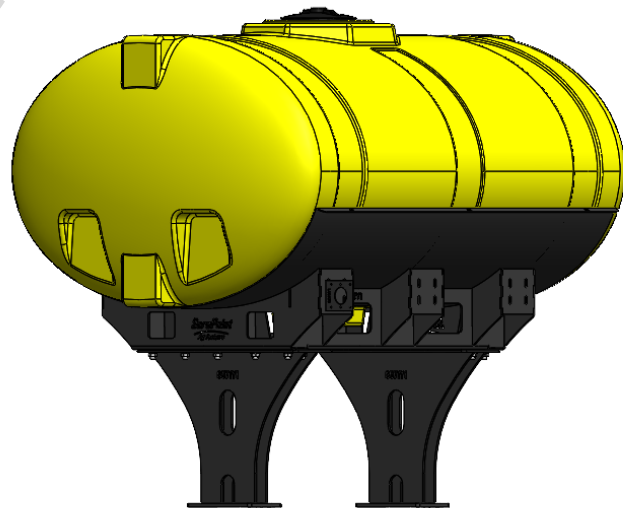

*Kit includes mounting hardware and U-Bolts

530-01-350300

John Deere 1790/1795 30' - 400 Gallon Round Hitch Mount Tank Kit

Instruction Sheet: 396-2874Y1

Part Number	Description
727-02-HZ0400-42-Y	Horizontal Tank - 400 Gallon
421-2880Y1-BK	400 Gallon Round Tank Cradle
525-3000	3" Tanks Strap Kit for 400-1000 gal tank

*Kit includes mounting hardware and U-Bolts

530-01-355400

John Deere 1790/1795 30' - 500 Gallon Elliptical Hitch Tank Kit (No Markers)

Instruction Sheet: 396-001400

Part Number	Description
727-01-HE0500-57-CS-Y	Elliptical Tank - 500 Gal - Yellow
421-5638Y1-BK	500 Gallon Elliptical Cradle, Black
421-5704Y1-BK	22" Tank Pedestal

*Kit includes mounting hardware and U-Bolts

530-01-355500

John Deere 1790/1795 40' - 400 Gallon Elliptical Hitch Mount Tank Kit

Instruction Sheet: 396-001400

Part Number	Description
727-01-HE0400-57-Y	Elliptical Tank - 400 Gal - Yellow
421-6571Y1-BK	20" Light Duty Pedestal
421-6516Y1-BK	400 Gallon Elliptical Tank Cradle