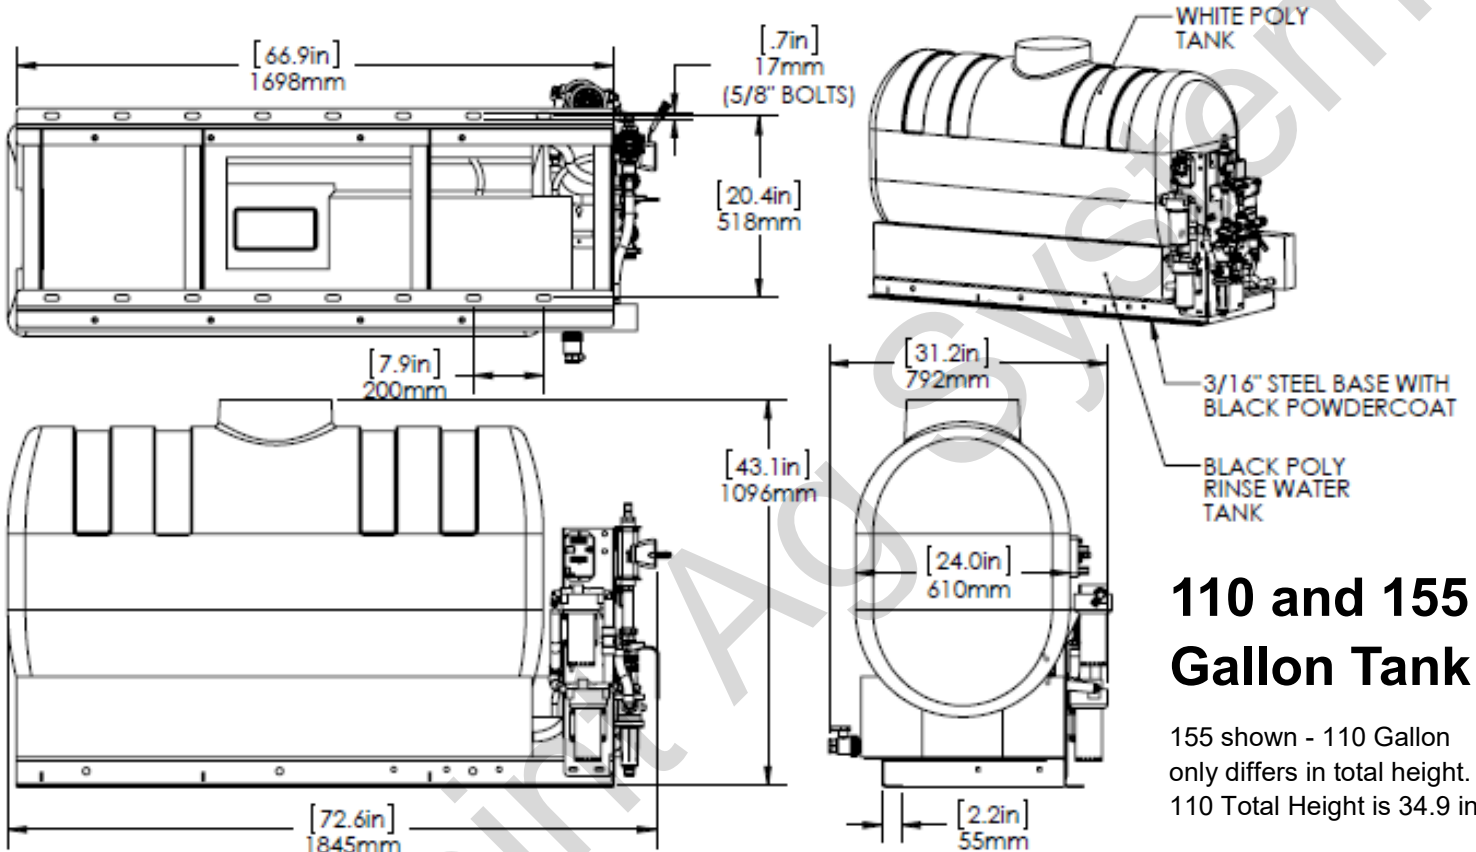

110 and 155 Gallon Tank

155 shown - 110 Gallon only differs in total height. 110 Total Height is 34.9 in.

Recommended Fill Kits

- 520-00-1010 - Accelerator Fill Kit - 2" Flange Fill Kit with 1-1/2" Hose
- 520-00-1011 - Accelerator Fill Kit for 2 Tanks- 2" Flange Fill Kit with 1-1/2" Hose
- 520-00-101120 - Dual Accelerator Tank Plumbing Kit (Tank Outlet Plumbed Together)

Recommended Mounting Kits

- 526-02-200275 - Black 6" Pedestal Kit for Saddle or Accelerator
- 526-02-200280 - Green 22" Pedestal Kit for Saddle or Accelerator
- 526-02-200300 - Black 16" Pedestal Kit for Saddle or Accelerator
- 526-02-200305 - Green 22" Pedestal Kit for Saddle or Accelerator
- 526-02-200350 - Black 22" Pedestal Kit for Saddle or Accelerator
- 526-02-200355 - Green 22" Pedestal Kit for Saddle or Accelerator