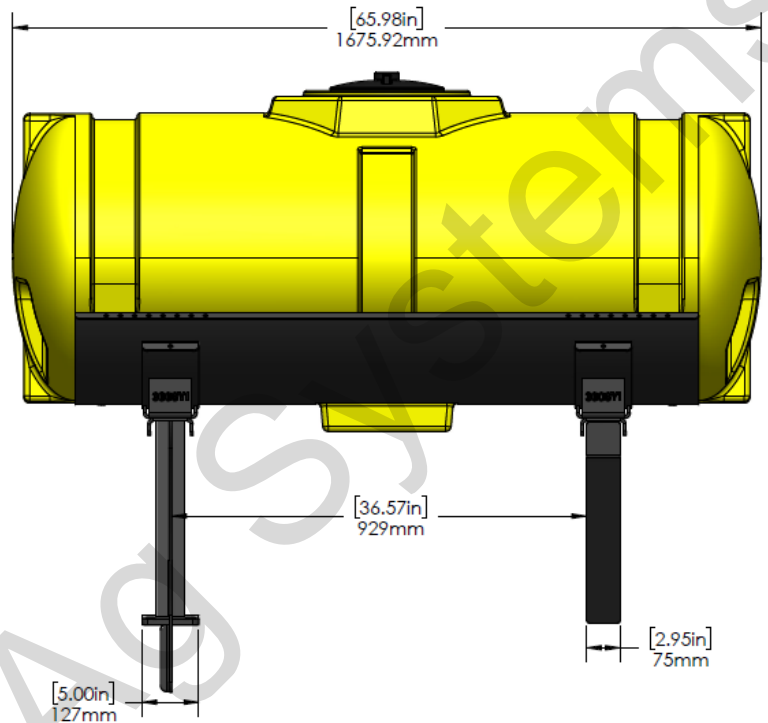

530-01-550575

John Deere 1760/1765NT 12R30 - 200 Gallon Elliptical Wing Mounted Tank Kit

Instruction Sheet: 396-3088Y1

Part Number	Description
727-01-HE0200-41-Y	Elliptical Tank - 200 Gal - Yellow
420-3000Y1-BK	200 Gallon Elliptical Tank Support Sheet
420-3006Y1-BK	200 Gallon Elliptical Tank Saddle
420-5844Y1-BK	JD 1760/1765NT Outer Tank Bracket
420-5840Y1-BK	JD 1760/1765 Inner Tank Bracket

*Kit includes mounting hardware and U-Bolts