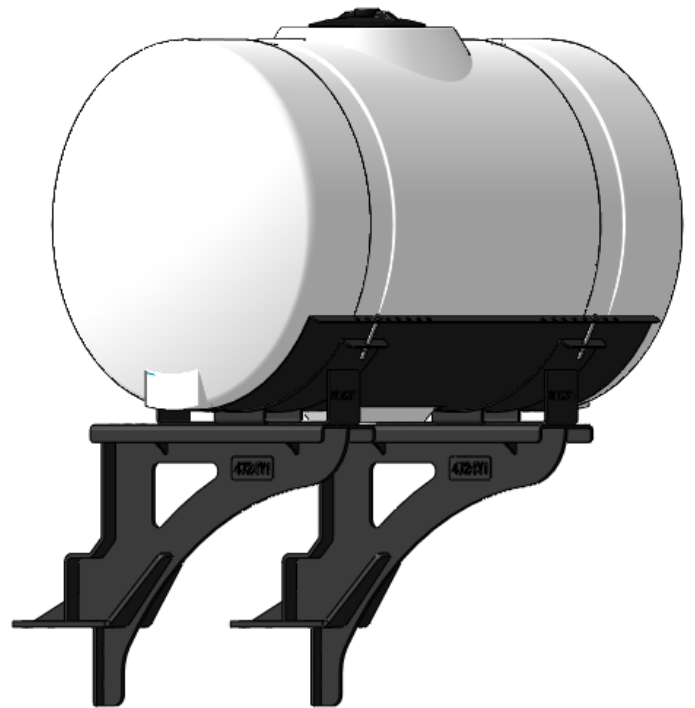

530-03-320150

Kinze 3660/3665 (12R/16R) Bulk Fill - Dual 150 Gal Round Wing Tank Kits

Instruction Sheet: 396-5036Y1

Part Number	Description
727-02-HZ0150-32-W	150 Gallon Round Tank
420-3012Y1-BK	32" Round Tank Saddle
420-3003Y1-BK	150 Gallon Round Tank Support Sheet
420-4724Y1-BK	Kinze Wing Mount Tank Bracket

*Kit includes mounting hardware and U-Bolts