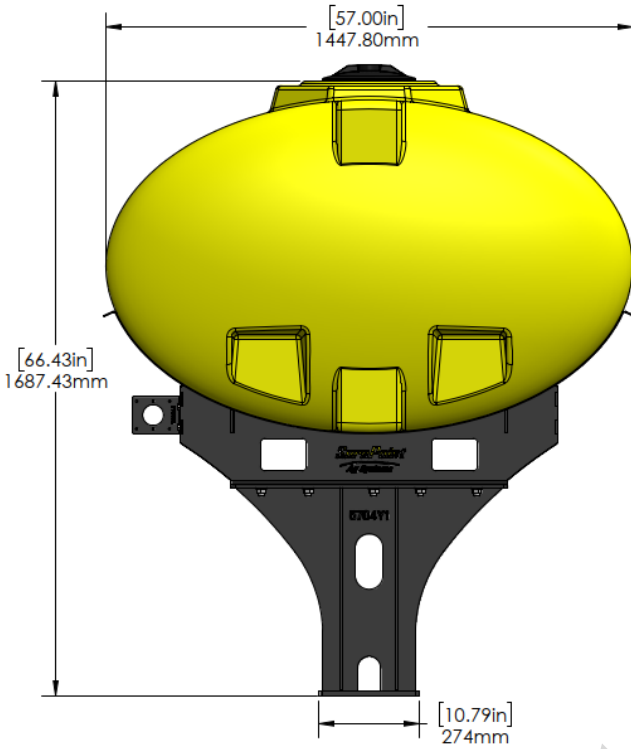

530-01-255500

John Deere 1770/1775 16R30 - 500 Gallon Elliptical Hitch Mount Tank Kit

Instruction Sheet: 396-001310

Part Number	Description
727-01-HE0500-57-CS-Y	Elliptical Tank - 500 Gal - Yellow
421-5638Y1-BK	500 Gallon Elliptical Cradle, Black
421-5704Y1-BK	22" Tank Pedestal

*Kit includes mounting hardware and U-Bolts