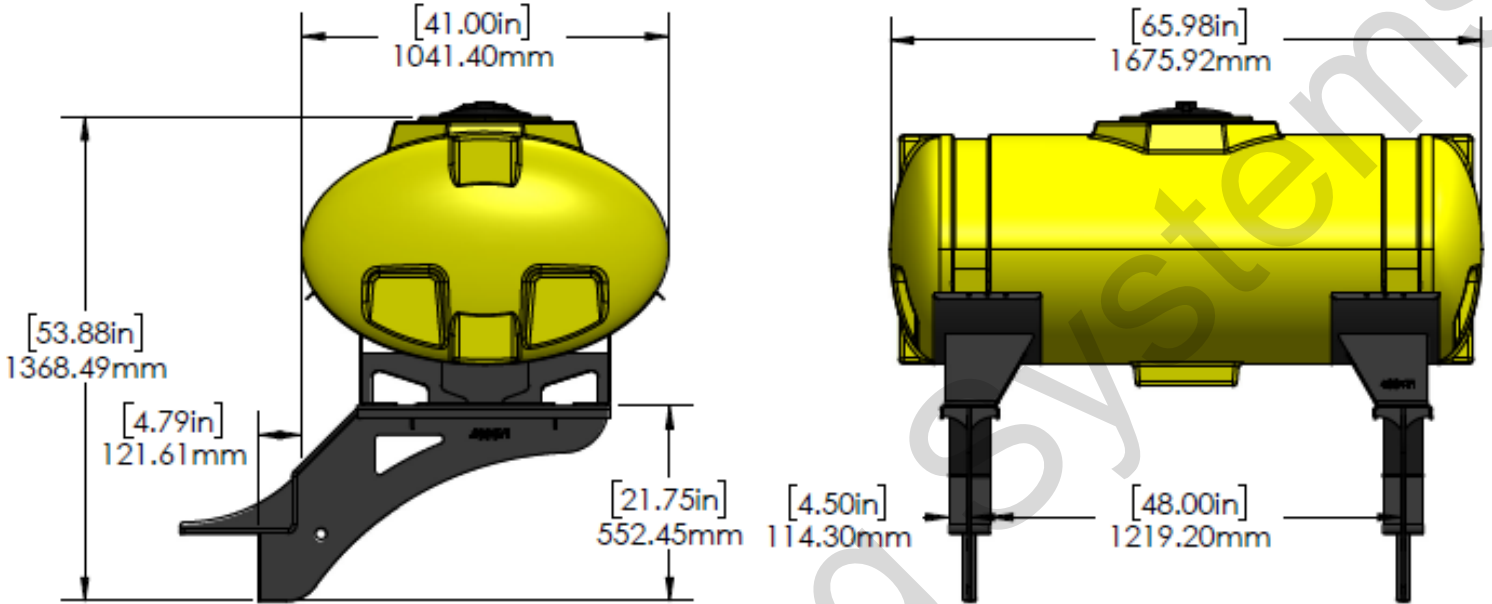

530-01-450920

John Deere DB120 - 2-200 Gallon Elliptical Wing Mount Tank Kits

Instruction Sheet: 396-5153Y1

Part Number	Description
727-01-HE0200-41-Y	200 Gal Elliptical Tank - Yellow
420-4694Y1-BK	200 Gallon Elliptical Saddle
420-4966Y1-BK	Wing Tank Mounting Bracket

*Kit includes mounting hardware and U-Bolts