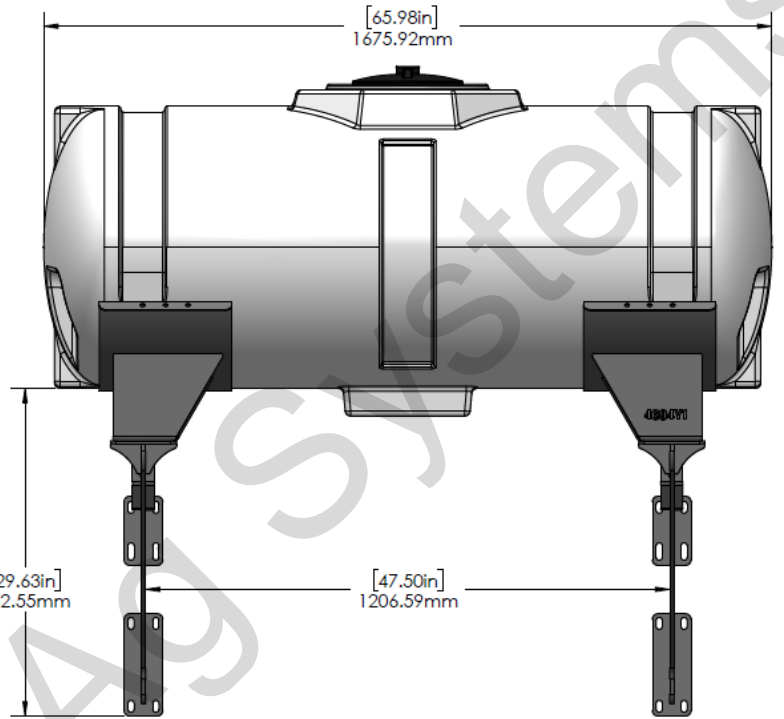

530-03-425050

Kinze 4900/4905 (24R) Bulk Fill - Wing Mounted Tanks - Dual 200 Gal Elliptical Instruction Sheet: 396-5037Y1

Part Number	Description
727-01-HE0200-41-W	200 Gallon Elliptical Tank
420-4694Y1-BK	200 Gallon Elliptical Tank Saddle
420-4596Y1-BK	24R Wing Tank - Bulk Fill Tank Mounting Bracket

*Kit includes mounting hardware and U-Bolts