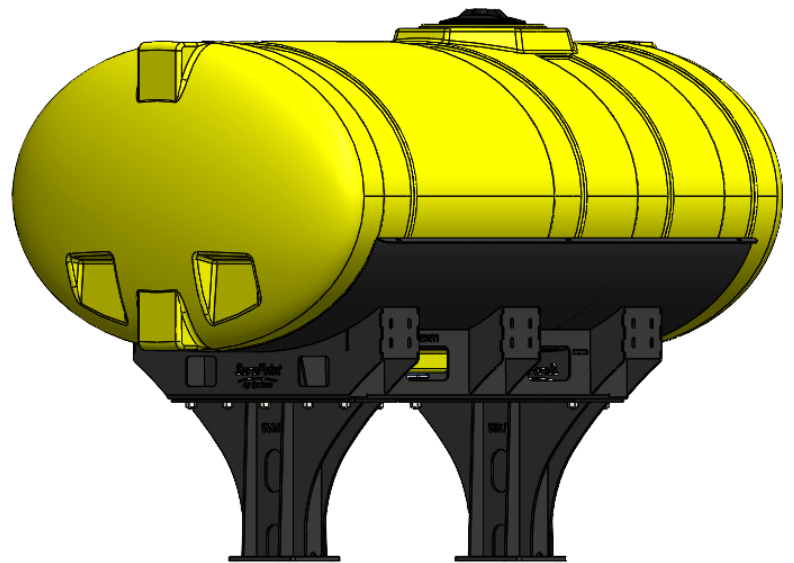

530-01-455550

John Deere DB44 (and smaller) - 500 Gallon Elliptical Hitch Mount Tank Kit Instruction Sheet: 396-4108Y1

Part Number	Description
727-01-HE0500-57-CS-Y	Elliptical Tank - 500 Gal - Yellow
421-5638Y1-BK	500 Gallon Elliptical Cradle, Black
421-5331Y1-BK	18" Tank Pedestal

*Kit includes mounting hardware and U-Bolts