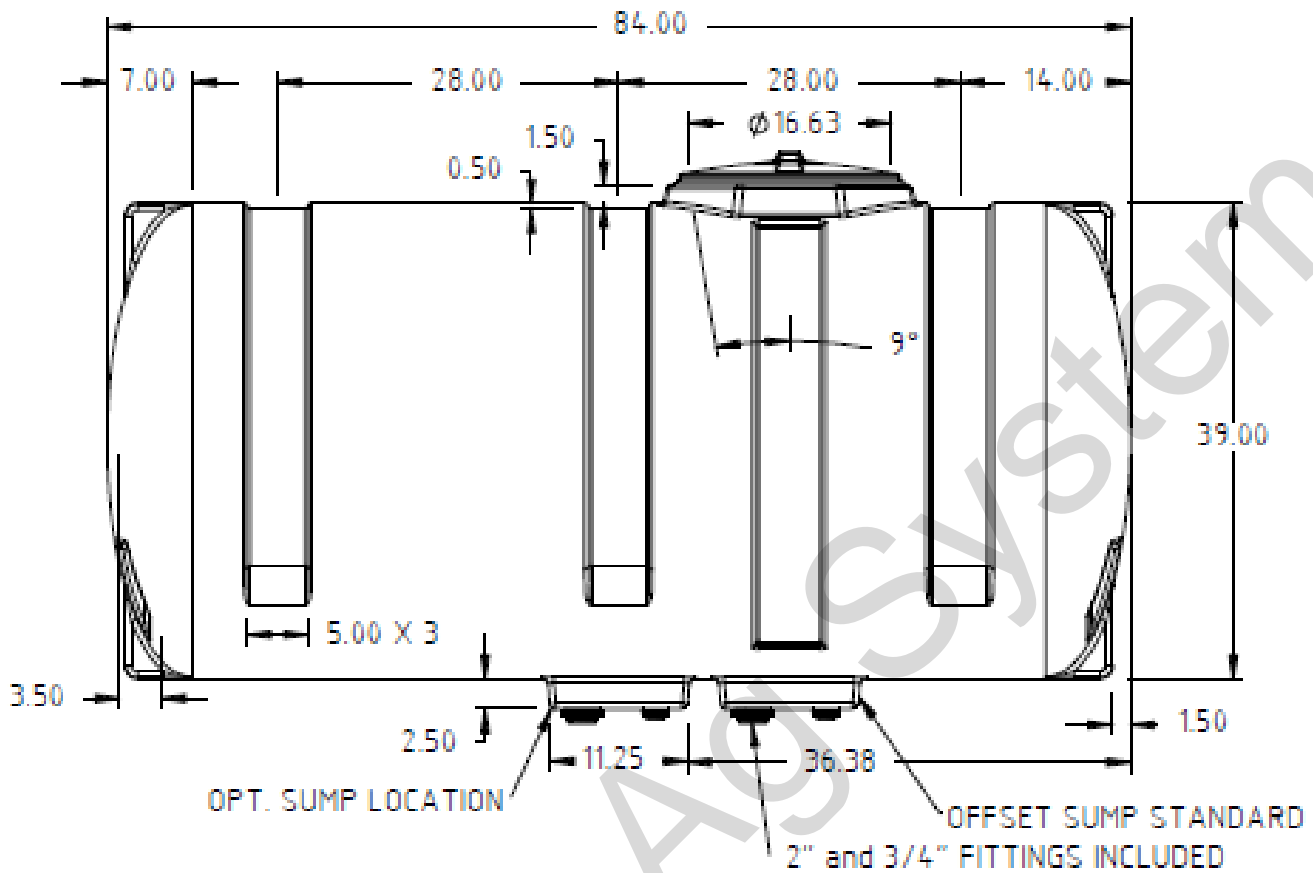

727-01-HE0600-64 - 600 Gallon Elliptical Tank

Center or Offset Sump

White, Yellow, Gray