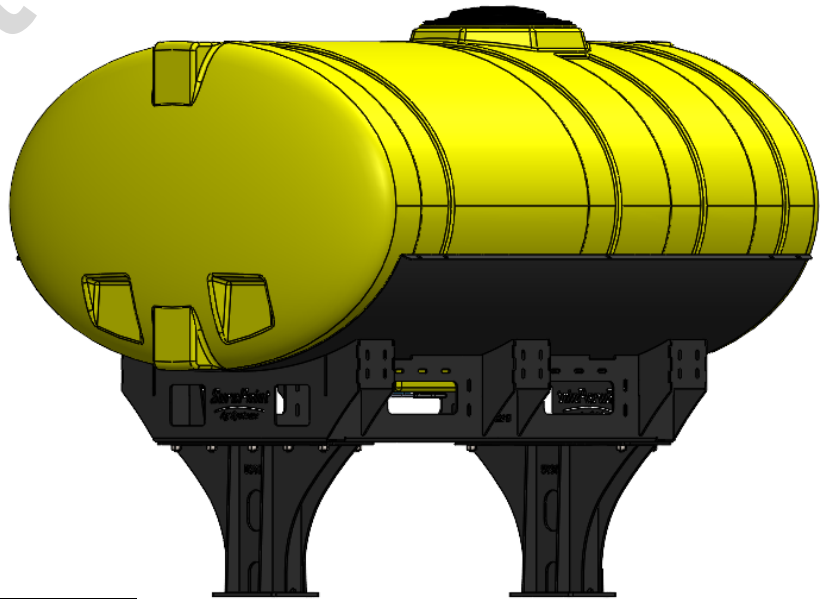

530-01-155550

John Deere 1770/1775 24R30 - 600 Gallon Elliptical Hitch Mount Tank Kit

Instruction Sheet: 396-001290

Part Number	Description
727-01-HE0600-64-CS-Y	Elliptical Tank - 600 Gal - Yellow
421-5321Y1-BK	600/750 Gallon Elliptical Tank Cradle
421-5331Y1-BK	18" Tank Pedestal

*Kit includes mounting hardware and U-Bolts