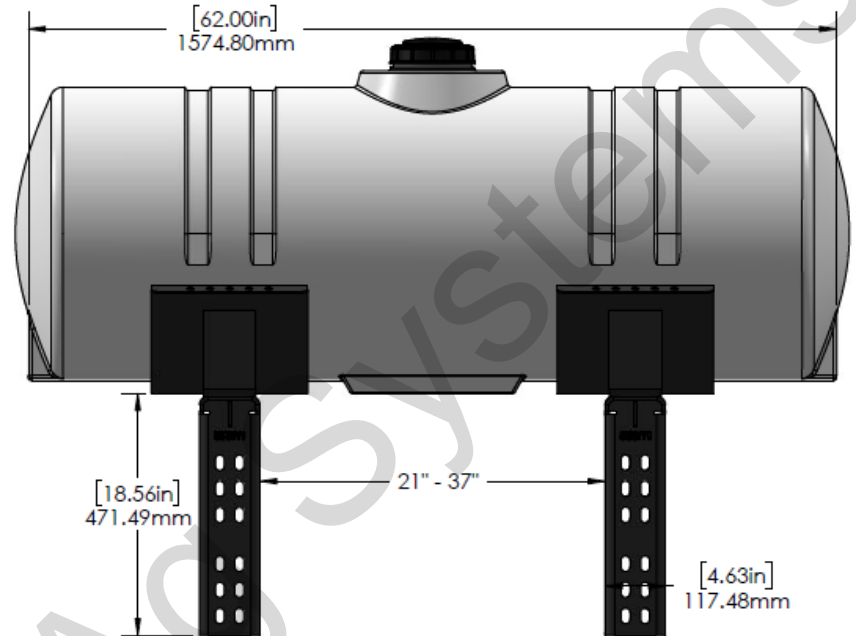

*Kit includes mounting hardware and U-Bolts

530-03-210400

Kinze 3000/3005 (6R/8R) Double Frame Dual 100 Gallon Tanks - Use With Markers

Instruction Sheet: 396-5568Y1

B
Kinze

Part Number	Description
727-02-HZ0100-23-W	100 Gal Horizontal Tank
420-2483Y1-BK	23" Tank Saddle
420-5551Y1-BK	Split H-Style Mounting Bracket