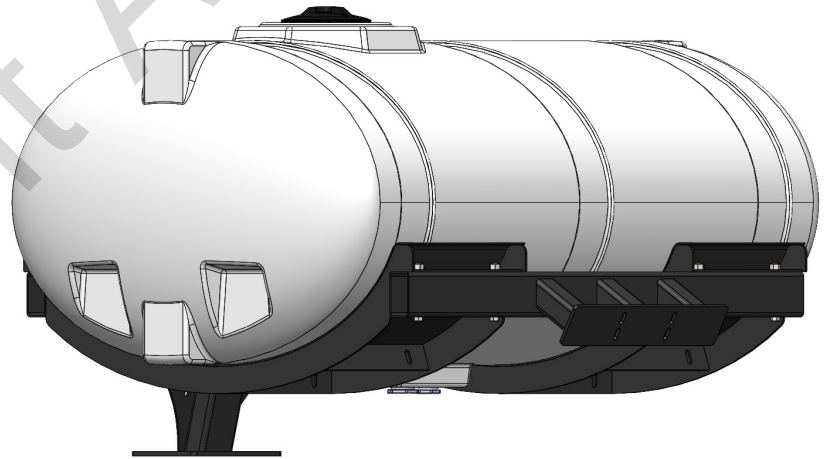

530-02-400500

Case iH 2150 - 500 Gallon Elliptical Tank Kit (16R30/24R30 Bulk Fill)

Instruction Sheet: 396-3848Y1

Part Number	Description
727-01-HE0500-57-CS-W	Elliptical Tank - 500 Gal - White - Center Sump
420-3806Y1-BK	Case 2150 Saddle
420-3801Y1-BK	Case 2150 Front Tank Mount Pedestal

*Kit includes mounting hardware and U-Bolts