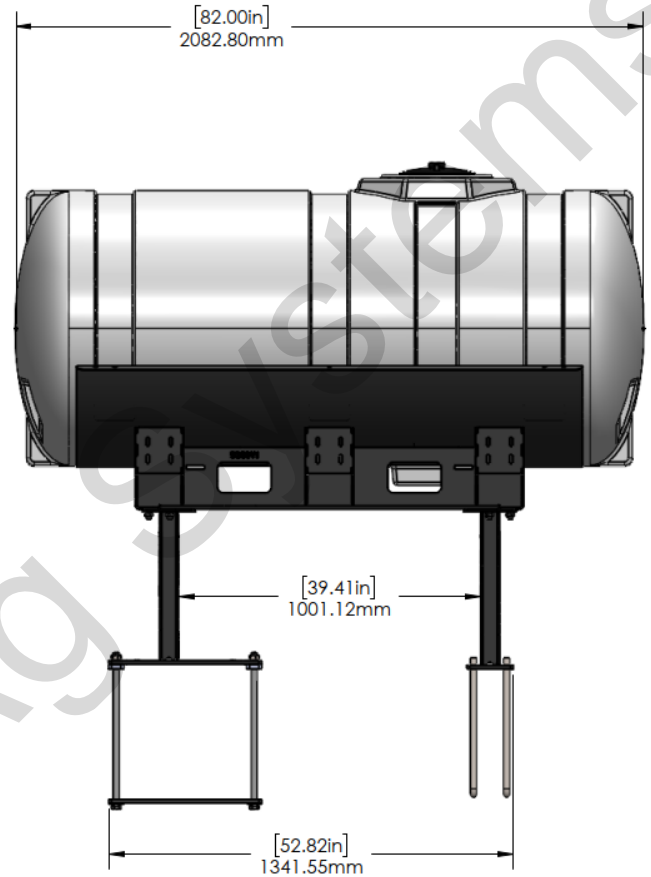

530-02-155500

Case iH 1250/1255 24R30 - 500 Gallon Elliptical Hitch Mount Tank Kit

Instruction Sheet: 396-3095Y1

Part Number	Description
727-01-HE0500-57-CS-W	Elliptical Tank - 500 Gal - White - Offset Sump
421-5638Y1-BK	500 Gallon Elliptical Cradle
421-6571Y1-BK	Light Duty Tank Pedestal
421-6621Y1-BK	Rear Pedestal for Case iH 24R 1250

*Kit includes mounting hardware and U-Bolts