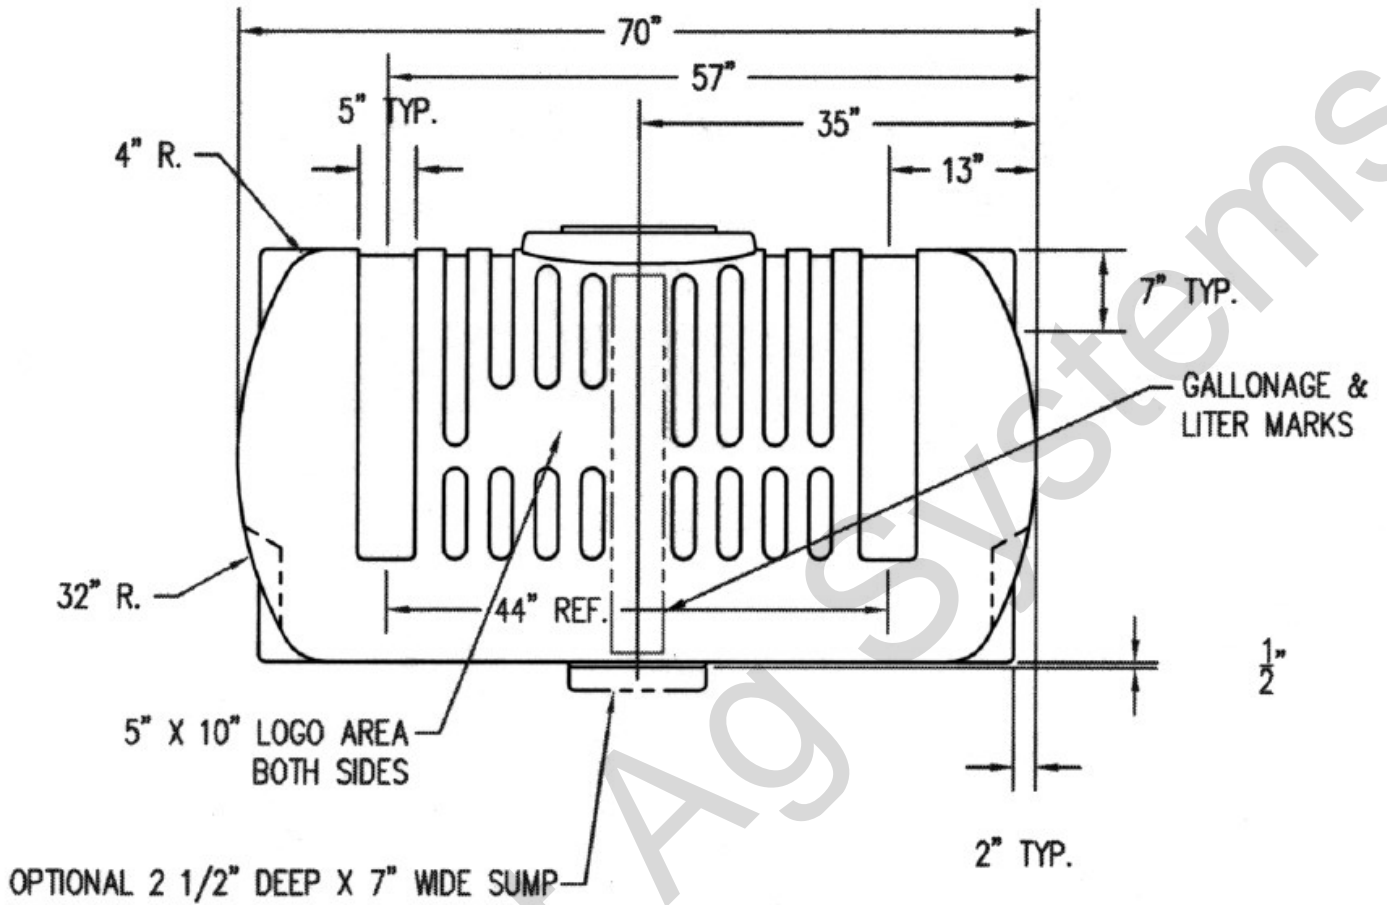

727-01-HE0400-57 - 400 Gallon Elliptical Tank

Center Sump

White, Yellow, Gray