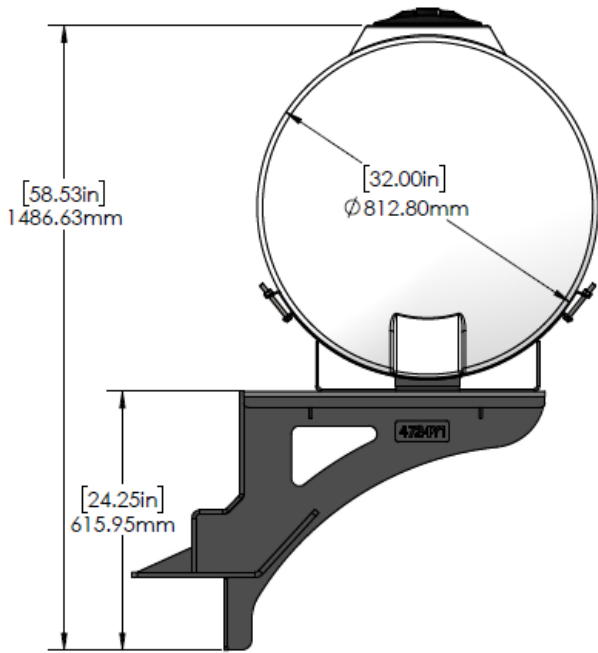

530-03-320200

Kinze 3660/3665 (12R/16R) Bulk Fill - Dual 200 Gal Round Wing Tank Kits

Instruction Sheet: 396-5036Y1

Part Number	Description
727-02-HZ0200-32-W	200 Gallon Round Tank
420-3012Y1-BK	32" Round Tank Saddle
420-3002Y1-BK	200 Gallon Round Tank Support Sheet
420-4724Y1-BK	Kinze Wing Mount Tank Bracket

*Kit includes mounting hardware and U-Bolts