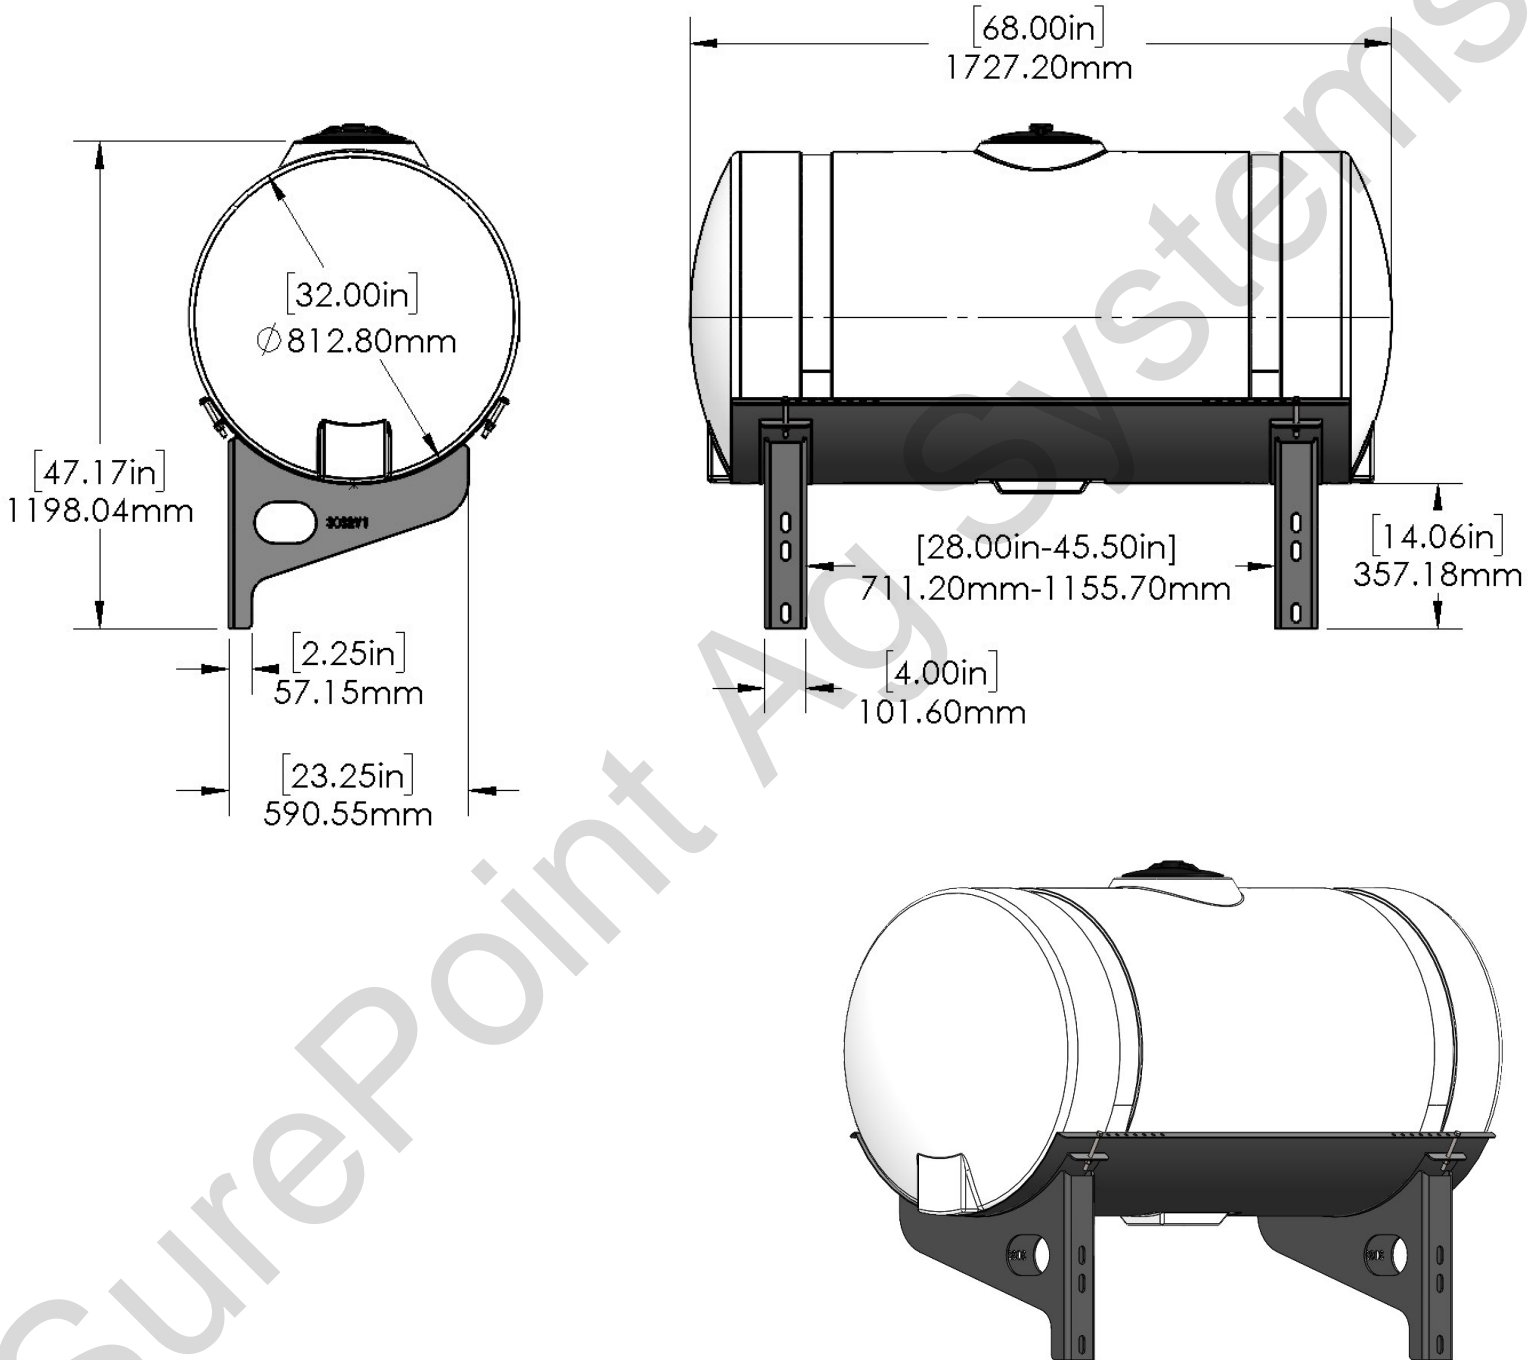

530-03-210300

Kinze 3000/3005 (8R) Single Frame Non-Split Row Dual 200 Gallon Tanks

Instruction Sheet: 396-5568Y1

Part Number	Description
727-02-HZ0200-32-W	Horizontal Tank - 200 Gal - White
420-3032Y1-BK	Offset Bar Mount Saddle
420-3002Y1-BK	200 Gal Round Tank Support Sheet

*Kit includes mounting hardware and U-Bolts