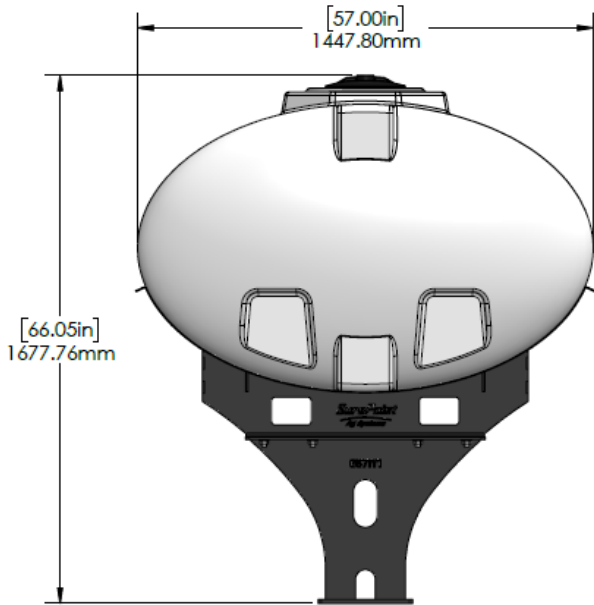

*Kit includes mounting hardware and U-Bolts

530-03-455140

Kinze 4900/4905 (16R) Hitch Mount Tank - 400 Gal Elliptical

Instruction Sheet: 396-4864Y1

B
Kinze

Part Number	Description
727-01-HE0400-57-W	Elliptical Tank - 400 Gal - White
421-6516Y1-BK	400 Gallon Elliptical Tank Cradle
421-6571Y1-BK	20" Light Duty Pedestal