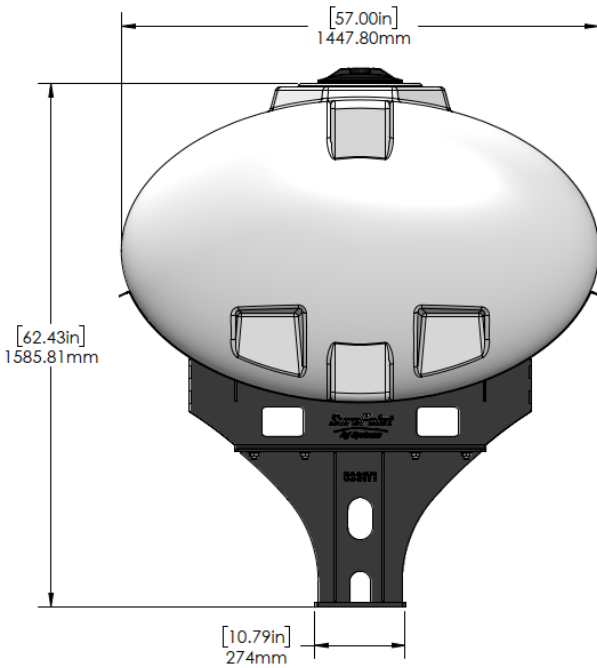

530-03-455250

Kinze 4900/4905 (24R) Hitch Mount Tank - 500 Gal Elliptical

Instruction Sheet: 396-5039Y1

Part Number	Description
727-01-HE0500-57-CS-W	Elliptical Tank - 500 Gal - White - Center Sump
421-5638Y1-BK	500 Gallon Elliptical Cradle
421-5331Y1-BK	18" Tank Pedestal

*Kit includes mounting hardware and U-Bolts