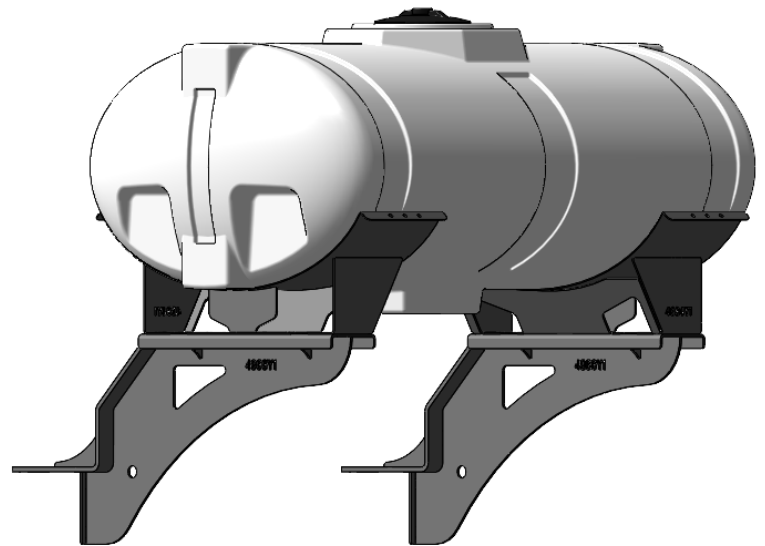

530-03-425000

Kinze 4900/4905 (16R) Bulk Fill - Wing Mounted Tanks - Dual 200 Gal Elliptical Instruction Sheet: 396-5038Y1

Part Number	Description
727-01-HE0200-41-W	200 Gallon Elliptical Tank
420-4694Y1-BK	200 Gallon Elliptical Tank Saddle
435-4966Y1-BK	Kinze 16 Row 200 Gal Wing Tank Pedestal

*Kit includes mounting hardware and U-Bolts