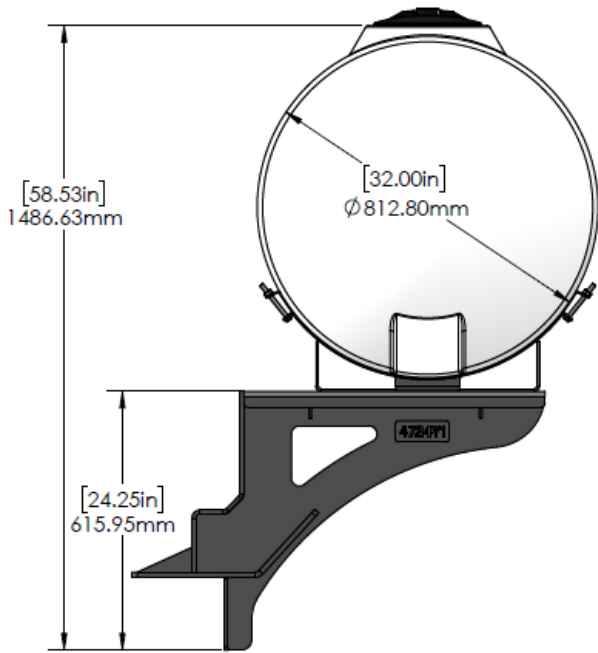

530-03-300200

Kinze 3600/3605 (12R/16R) Bulk Fill - Dual 200 Gal Round Wing Tank Kits

Instruction Sheet: 396-5035Y1

Part Number	Description
727-02-HZ0200-32-W	200 Gallon Round Tank
420-3012Y1-BK	32" Round Tank Saddle
420-3002Y1-BK	200 Gallon Round Tank Support Sheet
420-4724Y1-BK	Kinze Wing Mount Tank Bracket

*Kit includes mounting hardware and U-Bolts