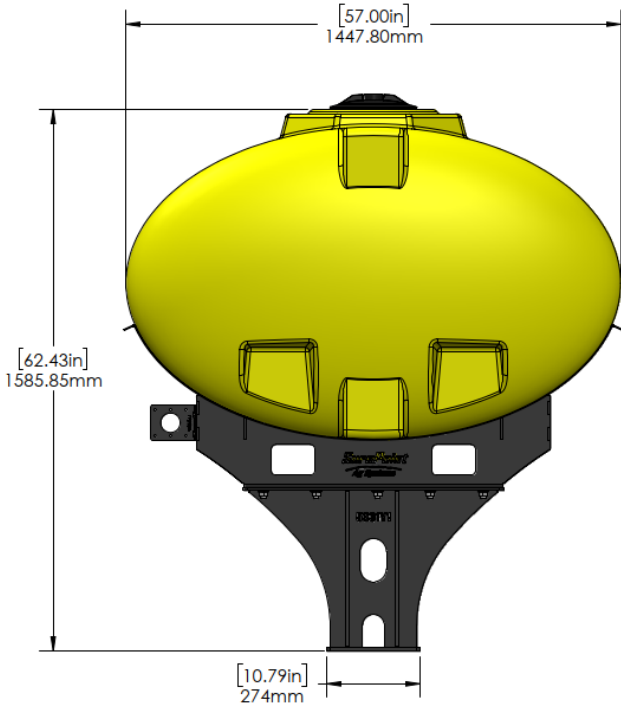

530-01-455750

John Deere DB80 - 500 Gallon Elliptical Hitch Mount Tank Kit

Instruction Sheet: 396-5148Y1

Part Number	Description
727-01-HE0500-57-CS-Y	Elliptical Tank - 500 Gal - Yellow
421-5321Y1-BK	600/750 Gallon Elliptical Tank Cradle
421-5331Y1-BK	18" Tank Pedestal

*Kit includes mounting hardware and U-Bolts