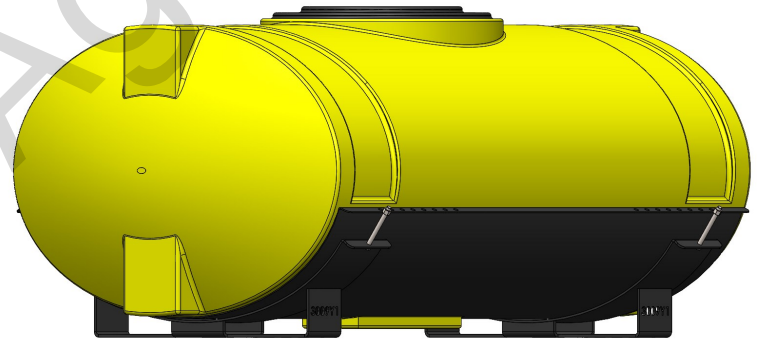

530-00-100150

Yellow 150 Gallon Elliptical Universal Tank Kit with Black Saddles

Part Number	Description
727-01-HE0150-38-Y	Elliptical Tank - 150 Gal - Yellow
420-3009Y1-BK	150 Gallon Elliptical Tank Cradle
420-3001Y1	150 Gallon Elliptical Tank Support Sheet

*Kit includes mounting hardware and U-Bolts