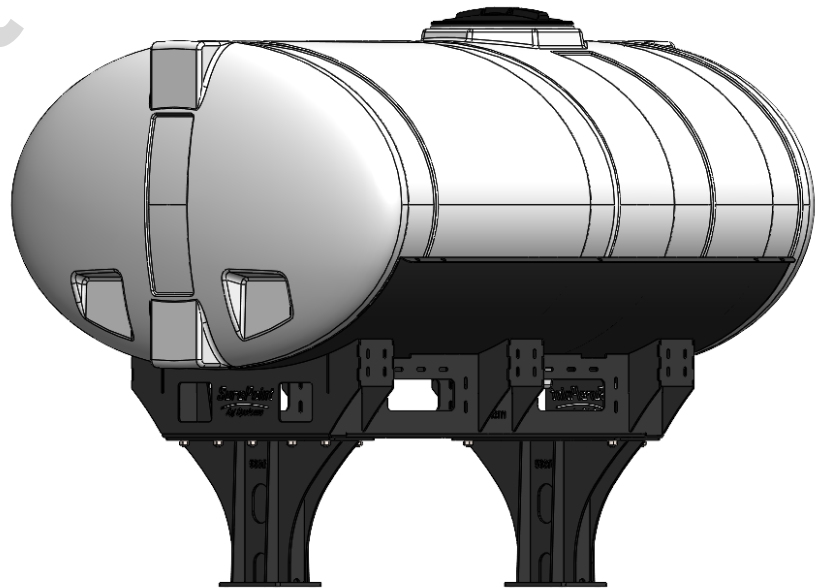

530-03-455275

Kinze 4900/4905 (24R) Hitch Mount Tank - 750 Gal Elliptical

Instruction Sheet: 396-5039Y1

Part Number	Description
727-01-HE0750-69-CS-W	Elliptical Tank - 750 Gal - White
421-5321Y1-BK	600/750 Gallon Elliptical Tank Cradle
421-5331Y1-BK	18" Tank Pedestal

*Kit includes mounting hardware and U-Bolts