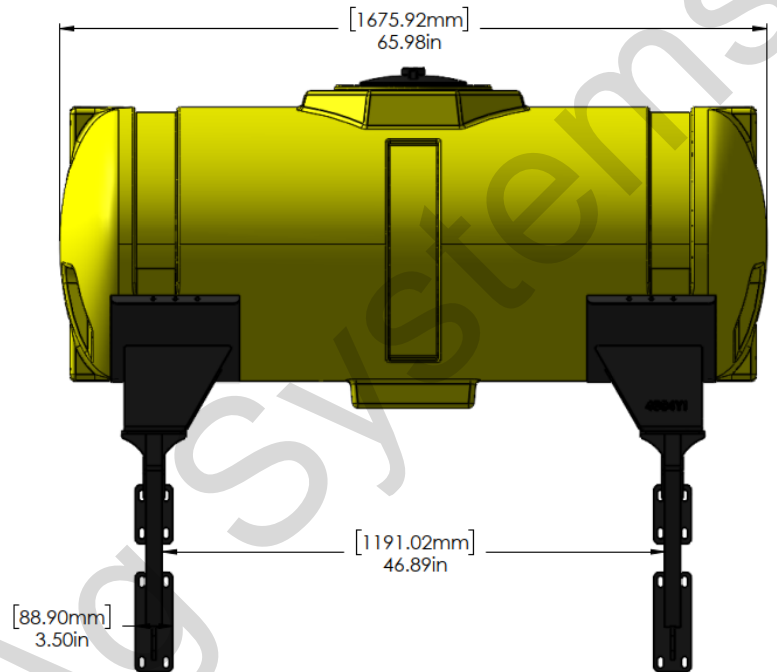

530-01-450820

John Deere DB90 - 2-200 Gallon Elliptical Wing Mount Tank Kits

Instruction Sheet: 396-5151Y1

Part Number	Description
727-01-HE0200-41-Y	200 Gal Elliptical Tank - Yellow
420-4694Y1-BK	200 Gallon Elliptical Saddle
420-6943Y1-BK	DB Wing Tank Mounting Bracket

*Kit includes mounting hardware and U-Bolts