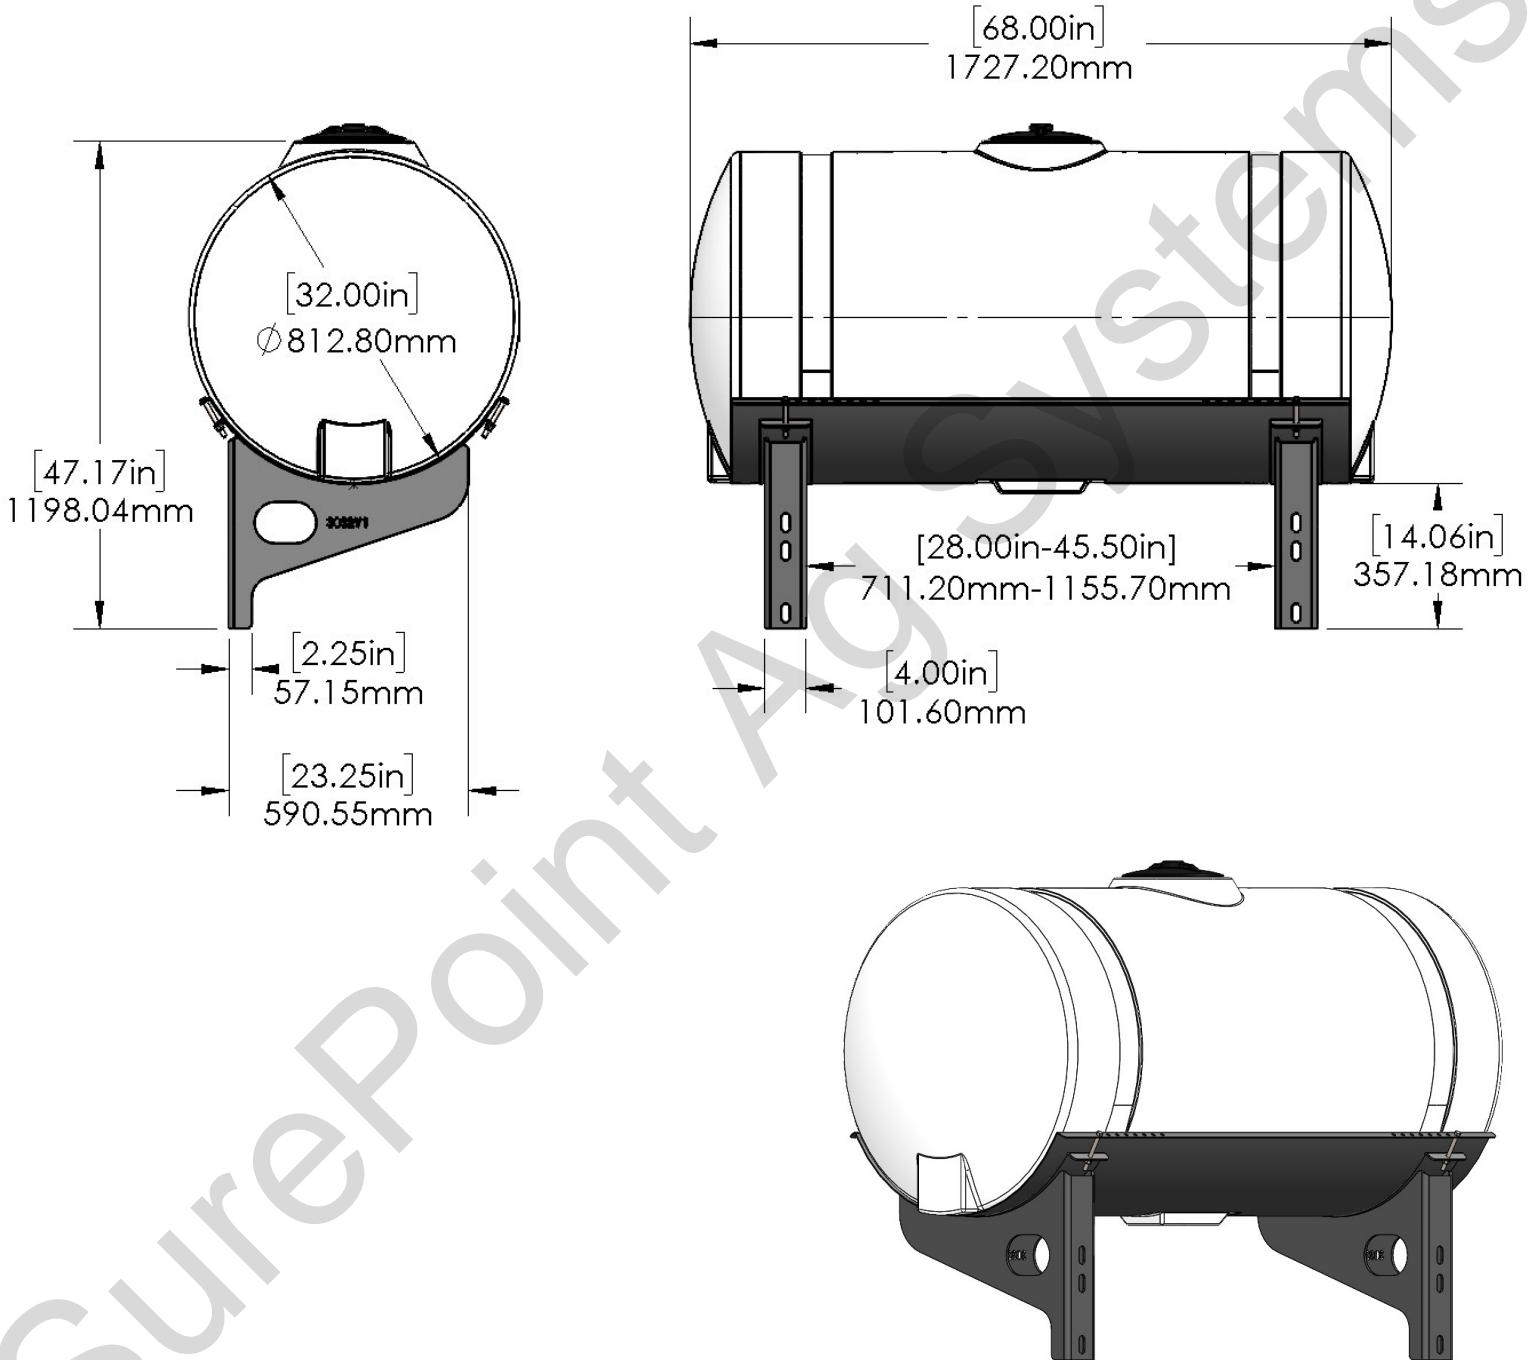

530-03-300400

Kinze 3600/3605 (12R/16R) - Non-Split Row Low Profile Dual 200 Gal Tank Kits

Instruction Sheet: 396-5035Y1

Part Number	Description
727-02-HZ0200-32-W	Horizontal Tank - 200 Gal - White
420-3032Y1-BK	Offset Bar Mount Saddle
420-3002Y1-BK	200 Gal Round Tank Support Sheet

*Kit includes mounting hardware and U-Bolts