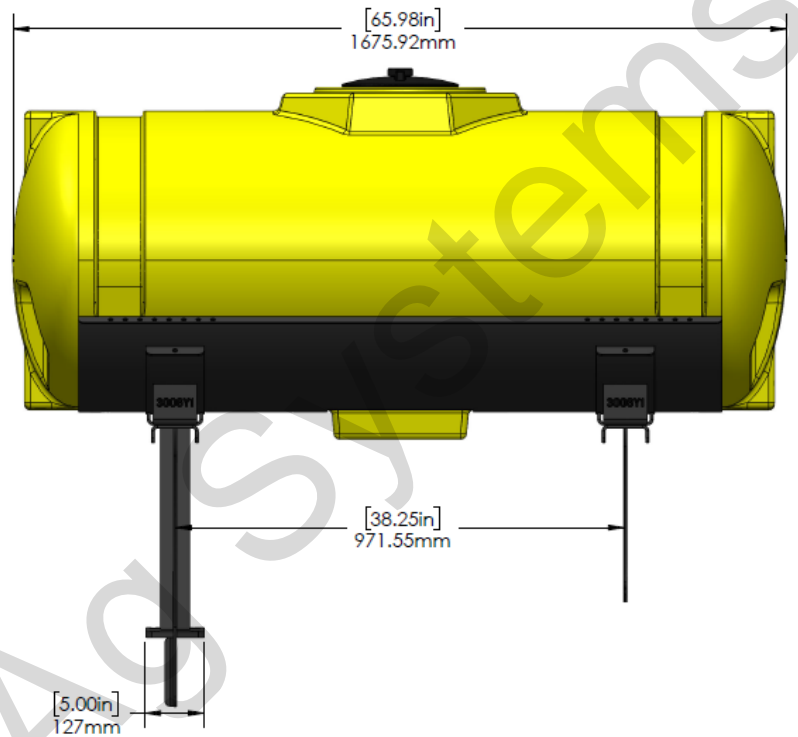

530-01-550500

John Deere 1760/1765 (Non-NT) 12R30 - 200 Gallon Elliptical Wing Mount Tank Kit

Instruction Sheet: 396-3088Y1

Part Number	Description
727-01-HE0200-41-Y	Elliptical Tank - 200 Gal - Yellow
420-3000Y1-BK	200 Gallon Elliptical Tank Support Sheet
420-3006Y1-BK	200 Gallon Elliptical Tank Saddle
420-4925Y1-BK	JD 1760/1765 Outer Tank Bracket (Non-NT)
420-5840Y1-BK	JD 1760/1765 Inner Tank Bracket

*Kit includes mounting hardware and U-Bolts