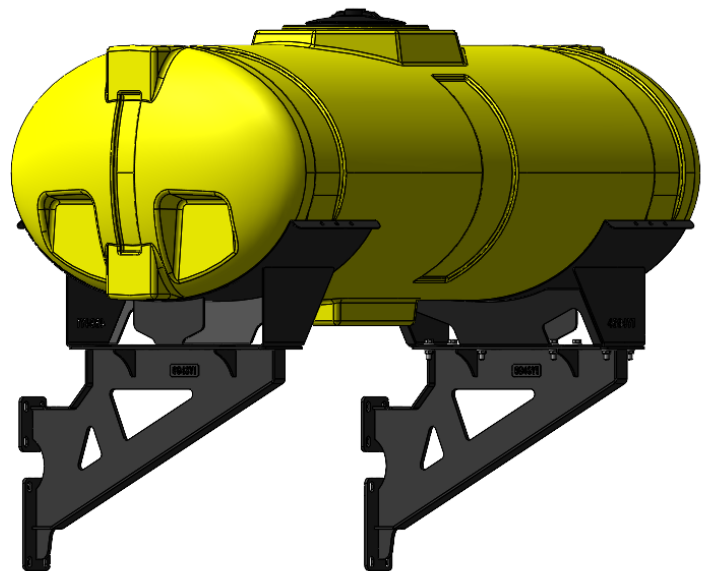

*Kit includes mounting hardware and U-Bolts

530-01-455570

John Deere DB60 - 600 Gallon Elliptical Hitch Mount Tank Kit

Instruction Sheet: 396-5146Y1

Part Number	Description
727-01-HE0600-64-CS-Y	Elliptical Tank - 600 Gal - Yellow
421-5321Y1-BK	600/750 Gallon Elliptical Tank Cradle
421-5331Y1-BK	18" Tank Pedestal

*Kit includes mounting hardware and U-Bolts

530-01-455575

John Deere DB60 - 750 Gallon Elliptical Hitch Mount Tank Kit

Instruction Sheet: 396-5146Y1

Part Number	Description
727-01-HE0750-69-CS-Y	Elliptical Tank - 750 Gal - Yellow
421-5321Y1-BK	600/750 Gallon Elliptical Tank Cradle
421-5331Y1-BK	18" Tank Pedestal

*Kit includes mounting hardware and U-Bolts

530-01-450720

John Deere DB80 - 2-200 Gallon Elliptical Wing Mount Tank Kits

Instruction Sheet: 396-5149Y1

Part Number	Description
727-01-HE0200-41-Y	200 Gal Elliptical Tank - Yellow
420-4694Y1-BK	200 Gallon Elliptical Saddle
420-6943Y1-BK	DB Wing Tank Mounting Bracket