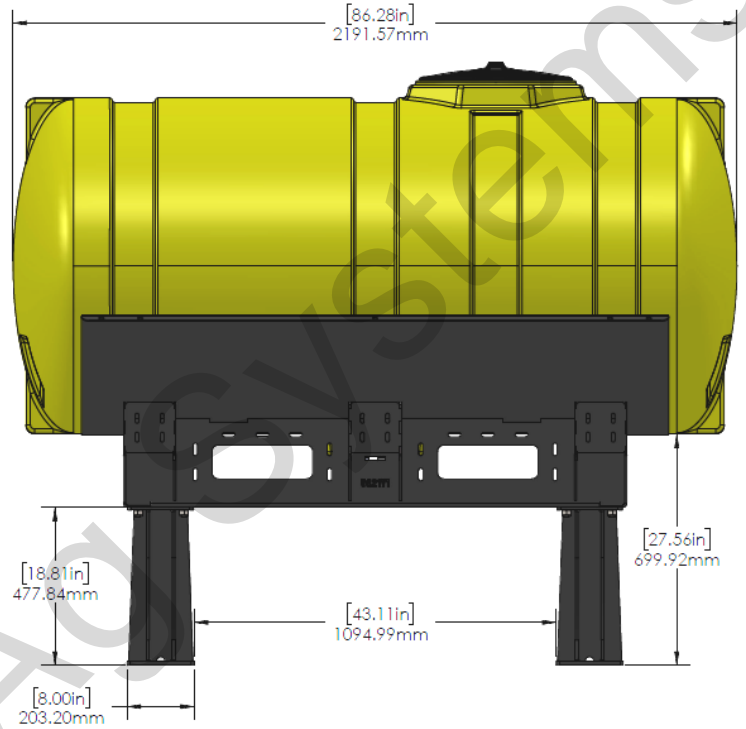

*Kit includes mounting hardware and U-Bolts

530-01-025305

300 Gal Tank, Cradle, & Hardware for John Deere Hitch Applications

Part Number	Description
727-01-HE0300-48-Y	Elliptical Tank - 300 Gallon - Yellow
421-6566Y1-BK	300 Gallon Elliptical Cradle
421-6571Y1-BK	Light Duty Tank Pedestal

*Kit includes mounting hardware and U-Bolts

530-01-155500

John Deere 1770/1775 24R30 - 500 Gallon Elliptical Hitch Mount Tank Kit

Instruction Sheet: 396-001290

Part Number	Description
727-01-HE0500-57-CS-Y	Elliptical Tank - 500 Gal - Yellow
421-5638Y1-BK	500 Gallon Elliptical Cradle, Black
421-5704Y1-BK	22" Tank Pedestal

*Kit includes mounting hardware and U-Bolts

530-01-155550

John Deere 1770/1775 24R30 - 600 Gallon Elliptical Hitch Mount Tank Kit

Instruction Sheet: 396-001290

Part Number	Description
727-01-HE0600-64-CS-Y	Elliptical Tank - 600 Gal - Yellow
421-5321Y1-BK	600/750 Gallon Elliptical Tank Cradle
421-5331Y1-BK	18" Tank Pedestal