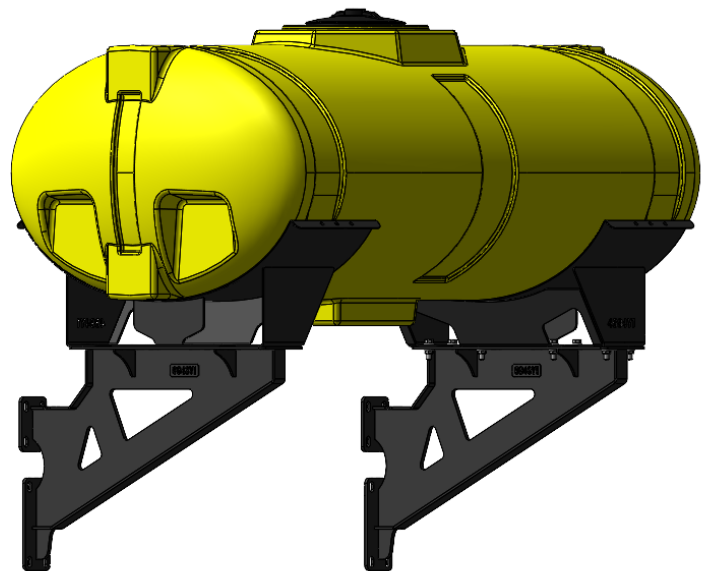

*Kit includes mounting hardware and U-Bolts

530-01-455760

John Deere DB80 - 600 Gallon Elliptical Hitch Mount Tank Kit

Instruction Sheet: 396-5148Y1

Part Number	Description
727-01-HE0600-64-CS-Y	Elliptical Tank - 600 Gal - Yellow
421-5321Y1-BK	600/750 Gallon Elliptical Tank Cradle
421-5331Y1-BK	18" Tank Pedestal

*Kit includes mounting hardware and U-Bolts

530-01-455775

John Deere DB80 - 750 Gallon Elliptical Hitch Mount Tank Kit

Instruction Sheet: 396-5148Y1

Part Number	Description
727-01-HE0750-69-CS-Y	Elliptical Tank - 750 Gal - Yellow
421-5321Y1-BK	600/750 Gallon Elliptical Tank Cradle
421-5331Y1-BK	18" Tank Pedestal

*Kit includes mounting hardware and U-Bolts

530-01-450820

John Deere DB90 - 2-200 Gallon Elliptical Wing Mount Tank Kits

Instruction Sheet: 396-5151Y1

Part Number	Description
727-01-HE0200-41-Y	200 Gal Elliptical Tank - Yellow
420-4694Y1-BK	200 Gallon Elliptical Saddle
420-6943Y1-BK	DB Wing Tank Mounting Bracket