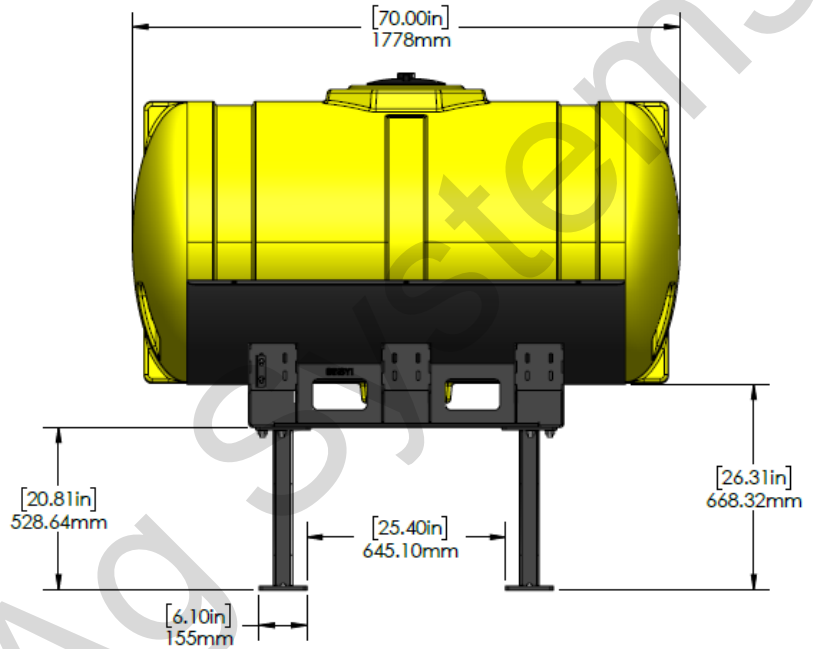

*Kit includes mounting hardware and U-Bolts

530-01-155550

John Deere 1770/1775 24R30 - 600 Gallon Elliptical Hitch Mount Tank Kit

Instruction Sheet: 396-001290

Part Number	Description
727-01-HE0600-64-CS-Y	Elliptical Tank - 600 Gal - Yellow
421-5321Y1-BK	600/750 Gallon Elliptical Tank Cradle
421-5331Y1-BK	18" Tank Pedestal

*Kit includes mounting hardware and U-Bolts

530-01-155600

John Deere 1770/1775 24R30 - 750 Gallon Elliptical Hitch Mount Tank Kit

Instruction Sheet: 396-001290

Part Number	Description
727-01-HE0750-69-CS-Y	Elliptical Tank - 750 Gal - Yellow
421-5321Y1-BK	600/750 Gallon Elliptical Tank Cradle
421-5331Y1-BK	18" Tank Pedestal

*Kit includes mounting hardware and U-Bolts

530-01-255400

John Deere 1770/1775 16R30 - 400 Gallon Elliptical Hitch Mount Tank Kit

Instruction Sheet: 396-001310

Part Number	Description
727-01-HE0400-57-Y	Elliptical Tank - 400 Gal - Yellow
421-6571Y1-BK	20" Light Duty Tank Pedestal
421-6516Y1-BK	400 Gallon Elliptical Tank Cradle