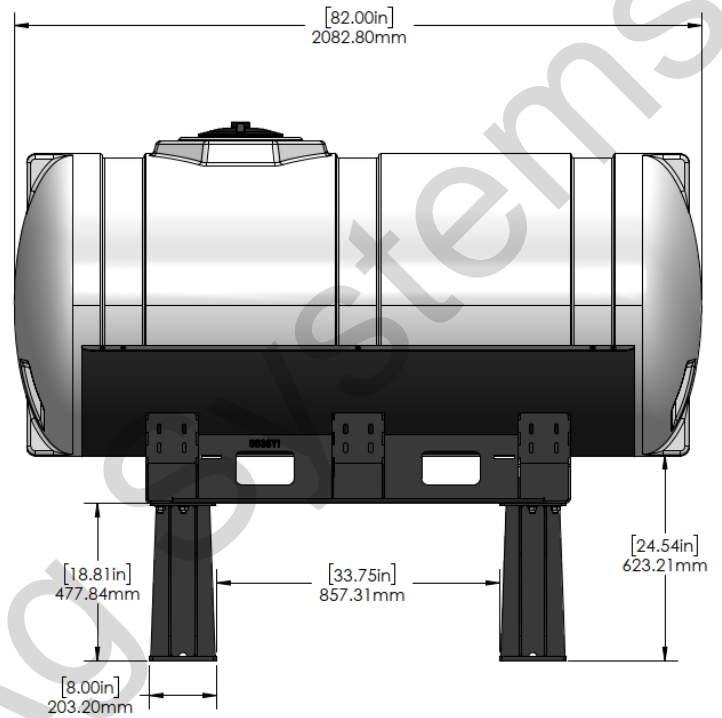

530-03-455250

Kinze 4900/4905 (24R) Hitch Mount Tank - 500 Gal Elliptical

Instruction Sheet: 396-5039Y1

Part Number	Description
727-01-HE0500-57-CS-W	Elliptical Tank - 500 Gal - White - Center Sump
421-5638Y1-BK	500 Gallon Elliptical Cradle
421-5331Y1-BK	18" Tank Pedestal

*Kit includes mounting hardware and U-Bolts