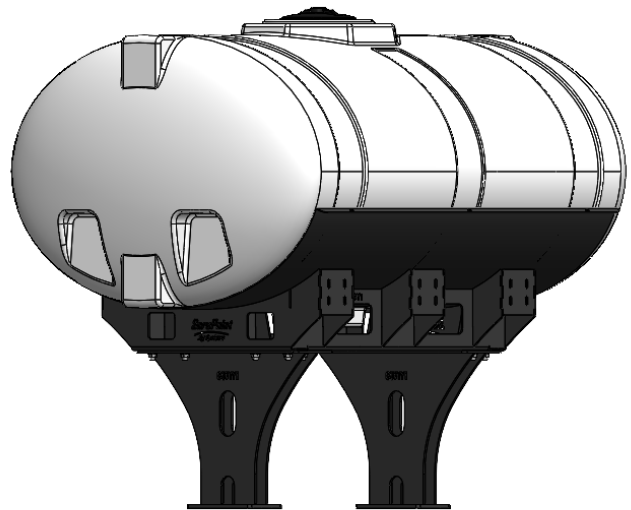

530-00-405100

White 400 Gallon Elliptical Universal Hitch Mount Tank Kit

Part Number	Description
727-01-HE0400-57-W	Elliptical Tank - 400 Gal -White
421-6516Y1-BK	400 Gallon Elliptical Tank Cradle
421-6571Y1-BK	20" Light Duty Tank Pedestal

*Kit includes mounting hardware and U-Bolts