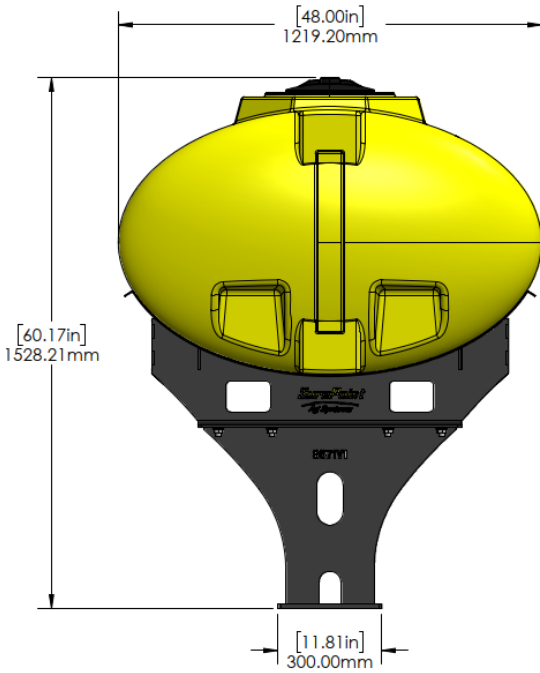

530-01-255750

John Deere 1770/1775 12R30 - 400 Gallon Elliptical Hitch Mount Tank Kit

Instruction Sheet: 396-001390

Part Number	Description
727-01-HE0400-57-Y	Elliptical Tank - 400 Gal - Yellow
421-6571Y1-BK	20" Light Duty Pedestal
421-6516Y1-BK	400 Gallon Elliptical Tank Cradle

*Kit includes mounting hardware and U-Bolts