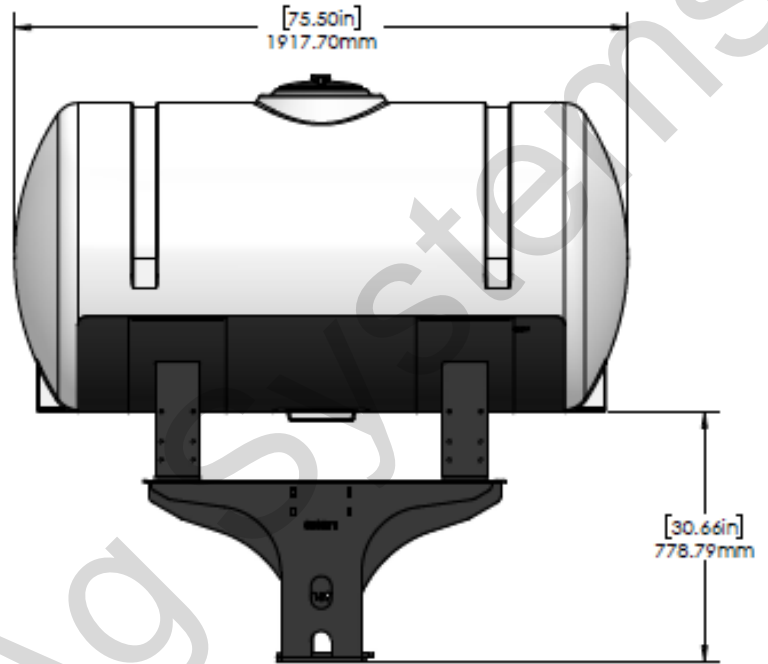

530-02-250500

Case iH 1250/1255 - 300 Gallon Round Hitch Mount Tank Kit (12R/16R Bulk Fill)

Instruction Sheet: 396-2652Y1

Part Number	Description
727-02-HZ0300-38-W	Horizontal Tank - 300 Gal - White
420-1104A1-BK	38" Tank Saddle
420-1106A1-BK	Black 38" 300 Gallon Round Tank Support Sheet
421-3136Y1-BK	22" - 300-500 Gallon Tank Pedestal
421-5159Y1-BK	Case 1250/1255 Rear Tank Pedestal

*Kit includes mounting hardware and U-Bolts