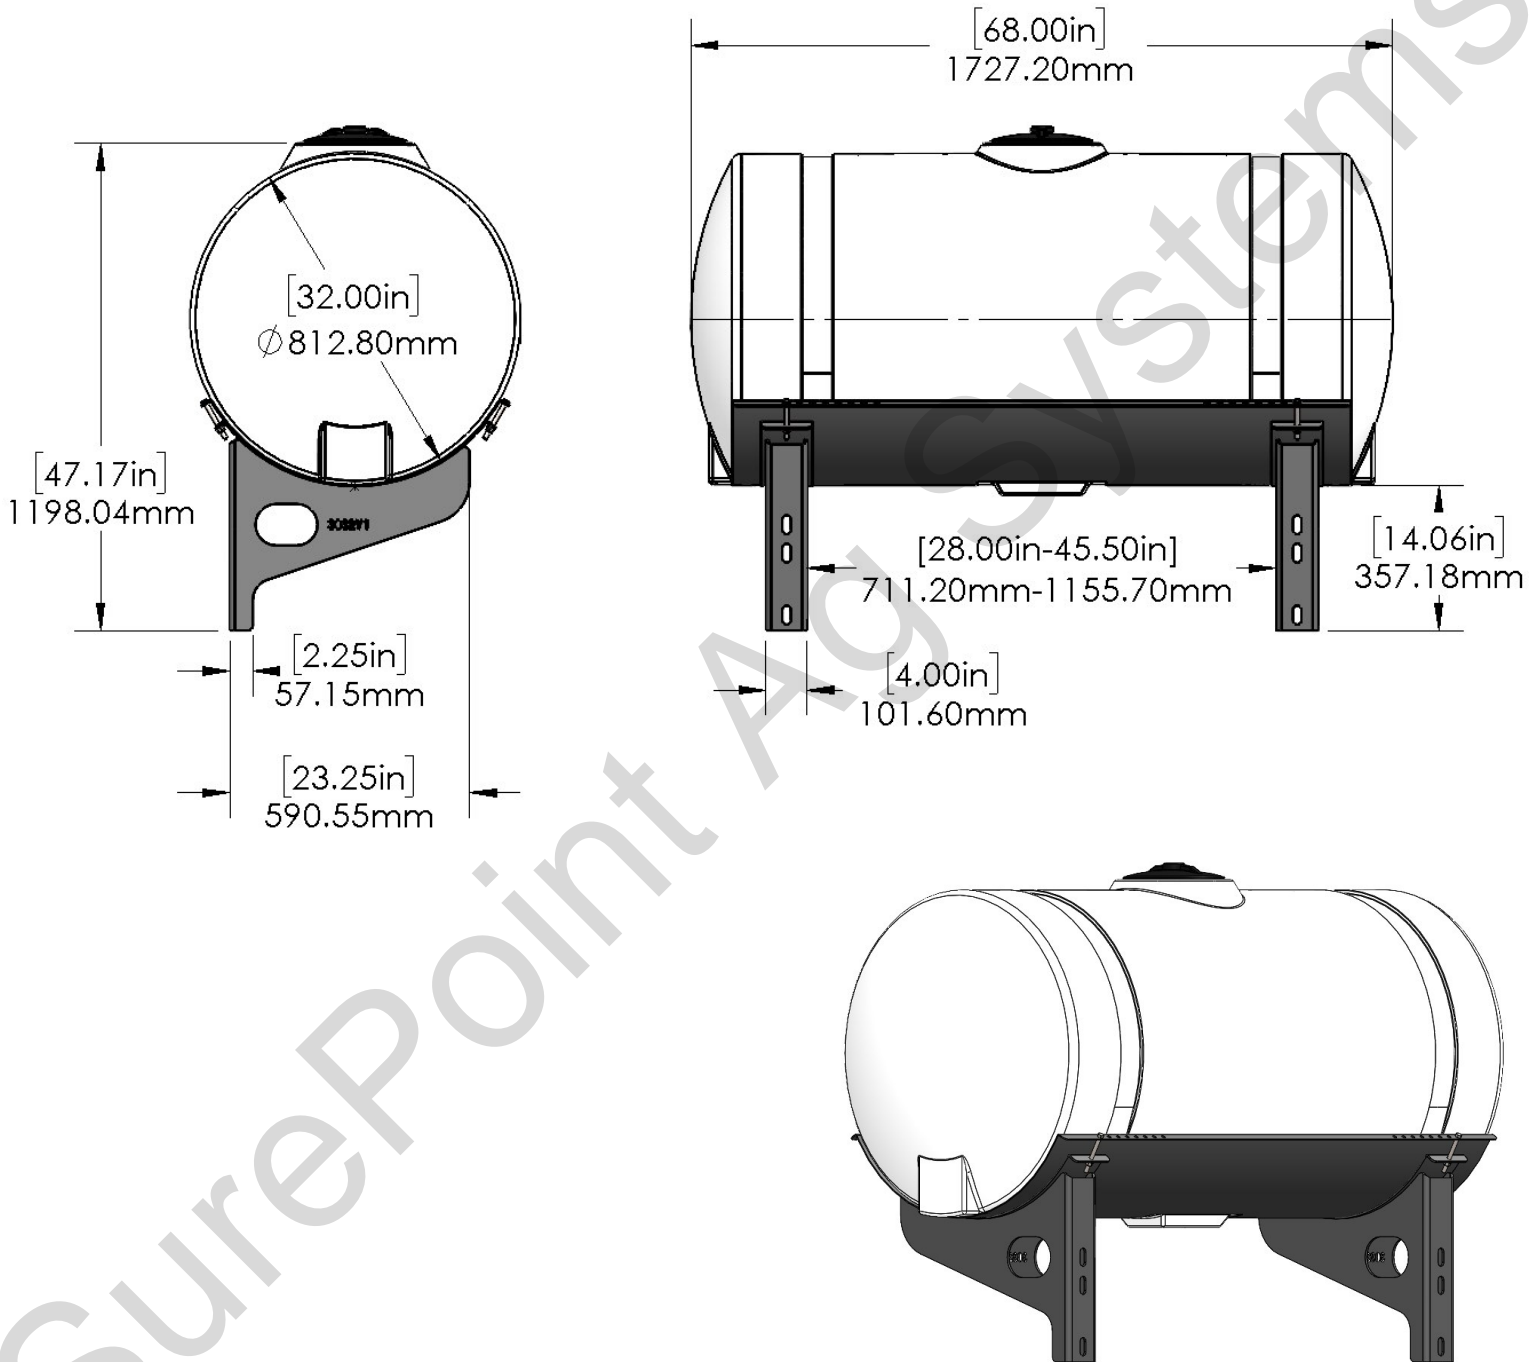

530-03-320300

Kinze 3660/3665 (12R/16R) - Non-Split Row Low Profile Dual 200 Gallon Tanks

Instruction Sheet: 396-5036Y1

Part Number	Description
727-02-HZ0200-32-W	Horizontal Tank - 200 Gal - White
420-3032Y1-BK	Offset Bar Mount Saddle
420-3002Y1-BK	200 Gal Round Tank Support Sheet

*Kit includes mounting hardware and U-Bolts