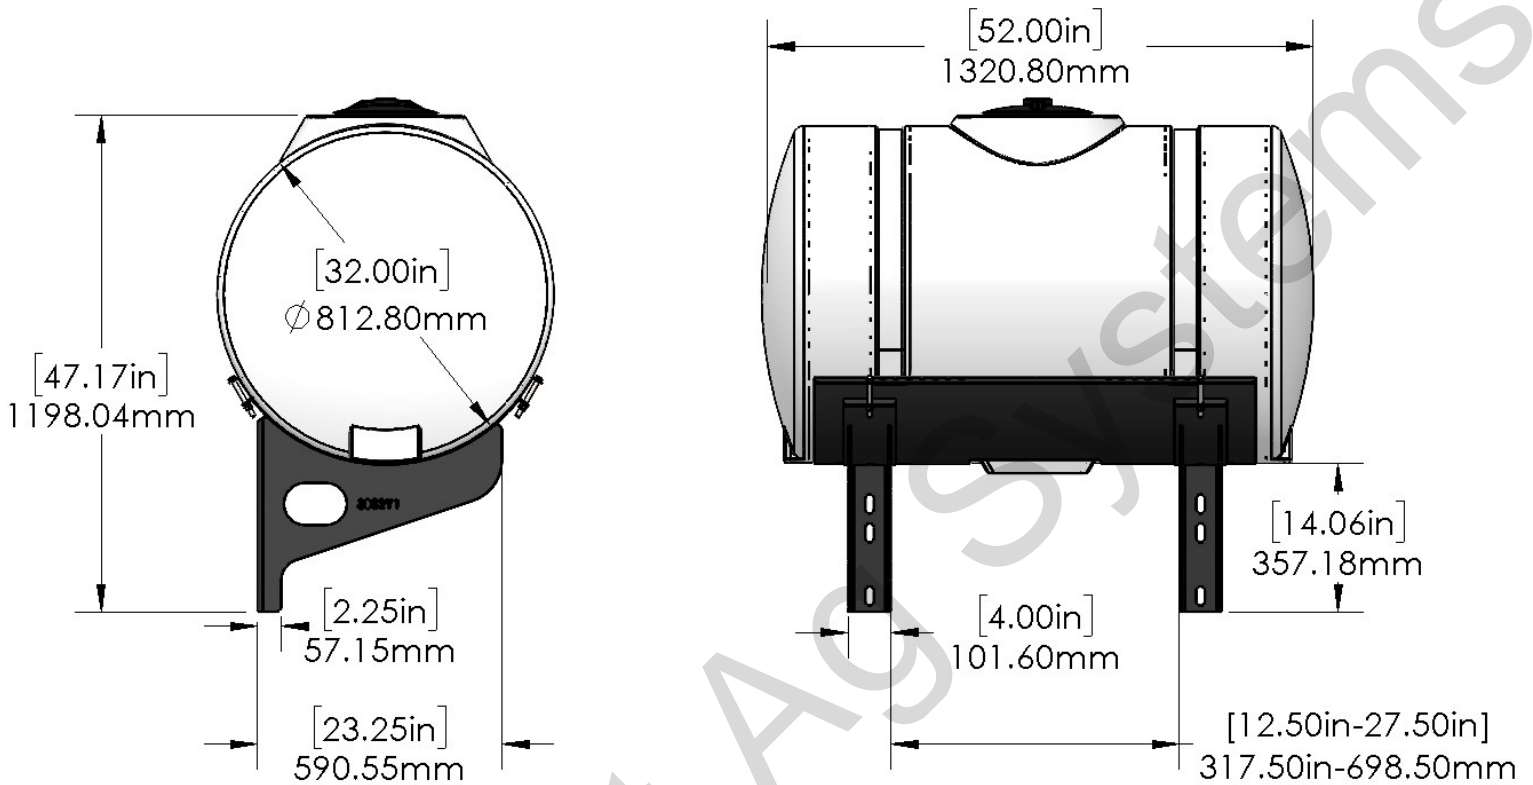

530-03-230100

Kinze 3500/3505 (6R/8R) Non-Split Row Dual 150 Gallon Tanks

Instruction Sheet: 396-5570Y1

Part Number	Description
727-02-HZ0150-32-W	150 Gal Horizontal Tank
420-3032Y1-BK	Offset Bar Mount Saddle
420-3003Y1-BK	150 Gal Round Tank Support Sheet

*Kit includes mounting hardware and U-Bolts