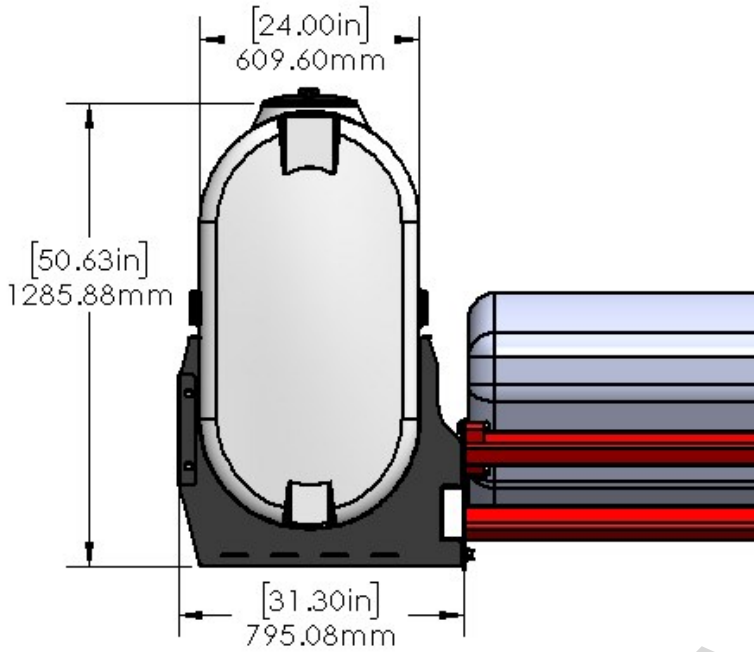

530-02-300200

Case IH 2140 - 200 Gallon Side Mount Tank Kit (Two Tanks)

Instruction Sheet: 396-5118Y1

Part Number	Description
727-08-CAW0200-24-W	White Sidemount Cutaway Tank - 200 Gal White
420-4155Y1-BK	Case 2140 - 200 Gallon Cutaway Tank Mount Weldment
420-4154Y1-BK	Case 2140 - 200 Gallon Cutaway Tank Mount Front Plate

*Kit includes mounting hardware