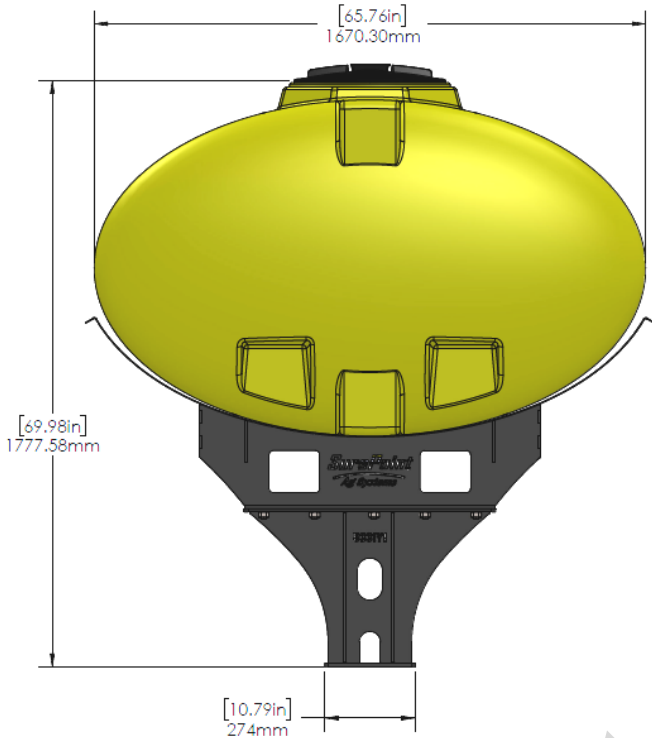

530-01-455570

John Deere DB60 - 600 Gallon Elliptical Hitch Mount Tank Kit

Instruction Sheet: 396-5146Y1

Part Number	Description
727-01-HE0600-64-CS-Y	Elliptical Tank - 600 Gal - Yellow
421-5321Y1-BK	600/750 Gallon Elliptical Tank Cradle
421-5331Y1-BK	18" Tank Pedestal

*Kit includes mounting hardware and U-Bolts