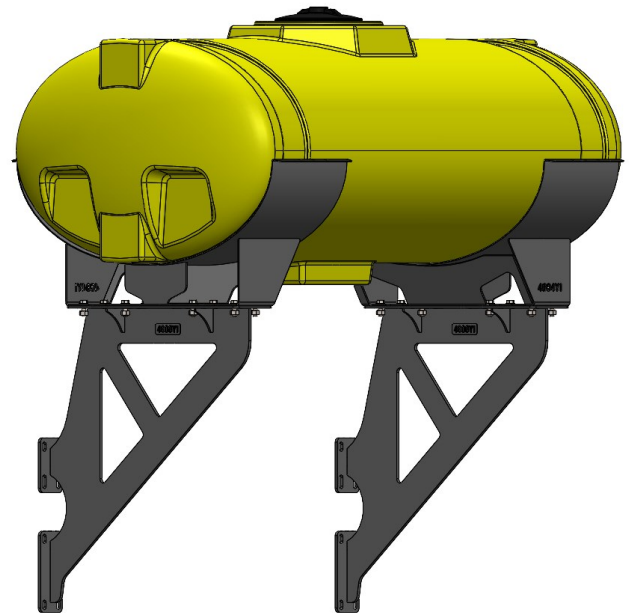

*Kit includes mounting hardware and U-Bolts

530-01-550600

John Deere 1770/1775 24R30 - 200 Gallon Round Wing Mounted Tank Kit

Instruction Sheet: 396-4107Y1

Part Number	Description
727-02-HZ0200-32-Y	Horizontal Tank - 200 Gal - Yellow
420-4596Y1-BK	24R Wing Tank - Bulk Fill Mounting Bracket
420-2507Y1-BK	Tank Saddle Weld Assembly for 32" Tank

*Kit includes mounting hardware and U-Bolts

530-01-550625

John Deere 1775 24R30 Row Box - 200 Gallon Elliptical Wing Mounted Tank Kit (no markers)

Instruction Sheet: 396-4107Y1

Part Number	Description
727-01-HE0200-41-Y	Elliptical Tank - 200 Gal - Yellow
420-4694Y1-BK	200 Gallon Elliptical Tank Saddle
420-4600Y1-BK	24R Wing Tank - Row Box Tank Mount Bracket