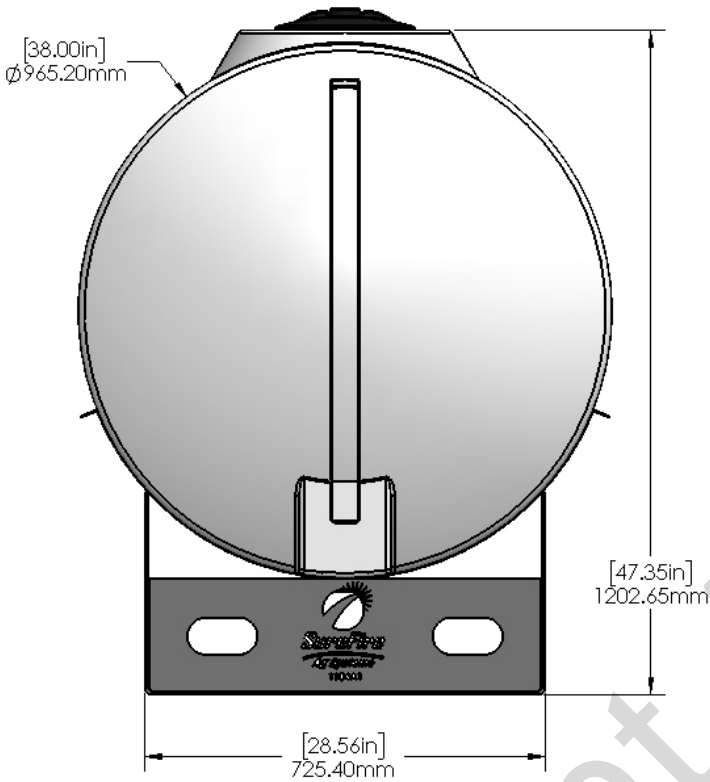

530-00-200150

White 200 Gallon Tank Kit for 38" Tank/ Black Saddles

Instruction Sheet: 396-001610

Part Number	Description
727-02-HZ0200-38-W	Horizontal Tank - 200 Gal - White
420-1104A1-BK	38" Tank Saddle
525-2055	Tank Strap Kit

*Kit includes mounting hardware and U-Bolts