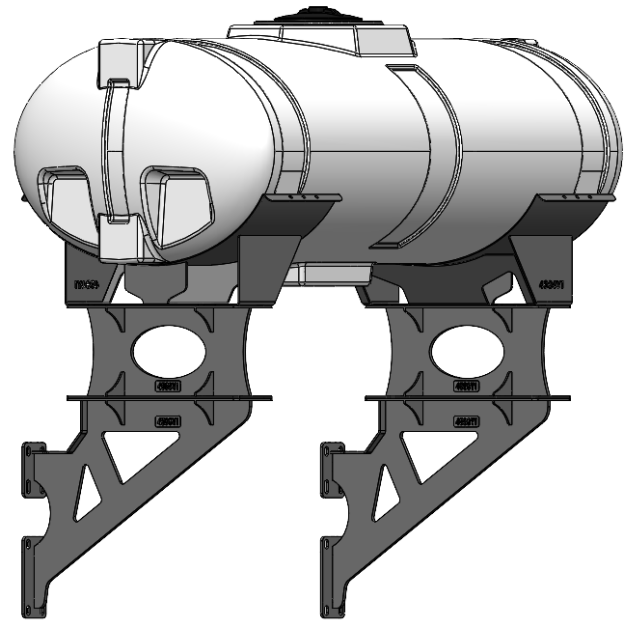

530-03-425025

Kinze 4900/4905 (24R) Row Box - Wing Mounted Tanks - Dual 200 Gal Elliptical Instruction Sheet: 396-5037Y1

Part Number	Description
727-01-HE0200-41-W	Elliptical Tank - 200 Gal - White
420-4694Y1-BK	200 Gallon Elliptical Tank Saddle
420-4596Y1-BK	24R Wing Tank - Bulk Fill Tank Mounting Bracket
420-4598Y1-BK	24R Wing Tank - Row Box Riser Bracket

*Kit includes mounting hardware and U-Bolts