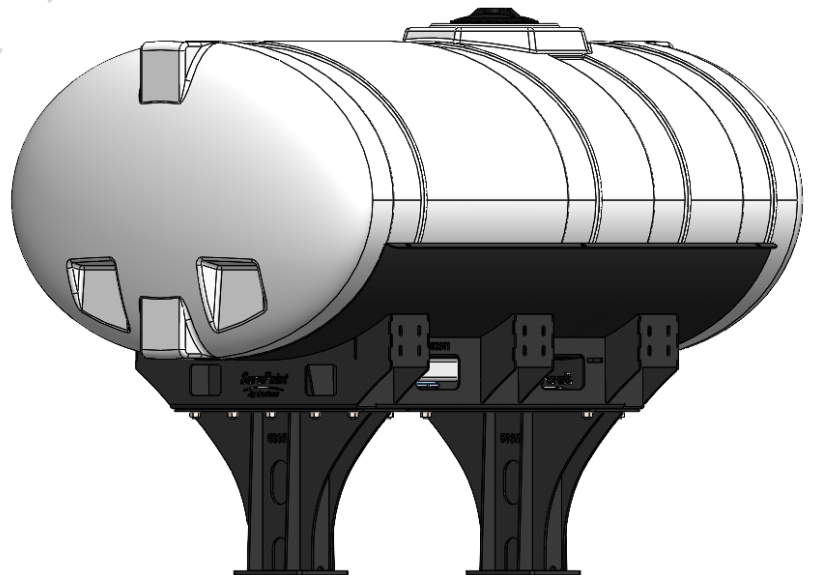

530-03-455250

Kinze 4900/4905 (24R) Hitch Mount Tank - 500 Gal Elliptical

Instruction Sheet: 396-5039Y1

Part Number	Description
727-01-HE0500-57-CS-W	Elliptical Tank - 500 Gal - White - Center Sump
421-5638Y1-BK	500 Gallon Elliptical Cradle
421-5331Y1-BK	18" Tank Pedestal

*Kit includes mounting hardware and U-Bolts