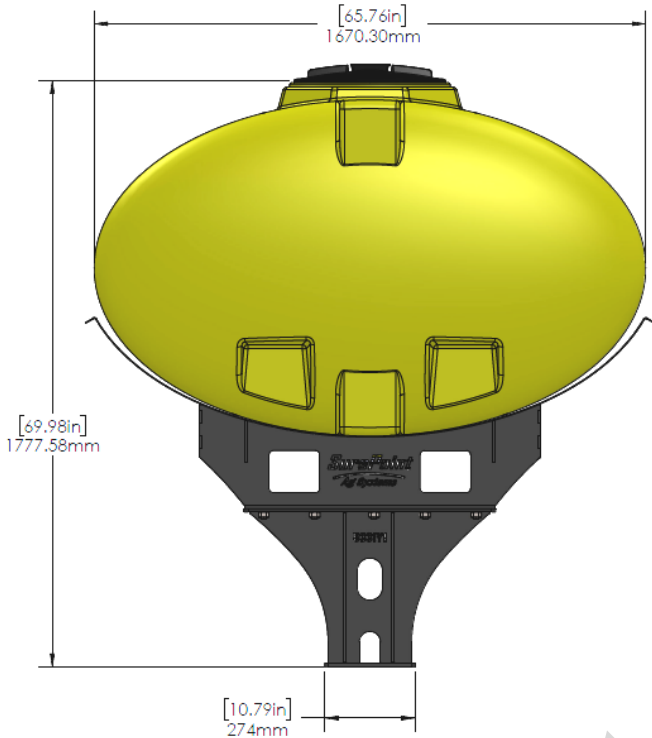

530-01-455760

John Deere DB80 - 600 Gallon Elliptical Hitch Mount Tank Kit

Instruction Sheet: 396-5148Y1

Part Number	Description
727-01-HE0600-64-CS-Y	Elliptical Tank - 600 Gal - Yellow
421-5321Y1-BK	600/750 Gallon Elliptical Tank Cradle
421-5331Y1-BK	18" Tank Pedestal

*Kit includes mounting hardware and U-Bolts