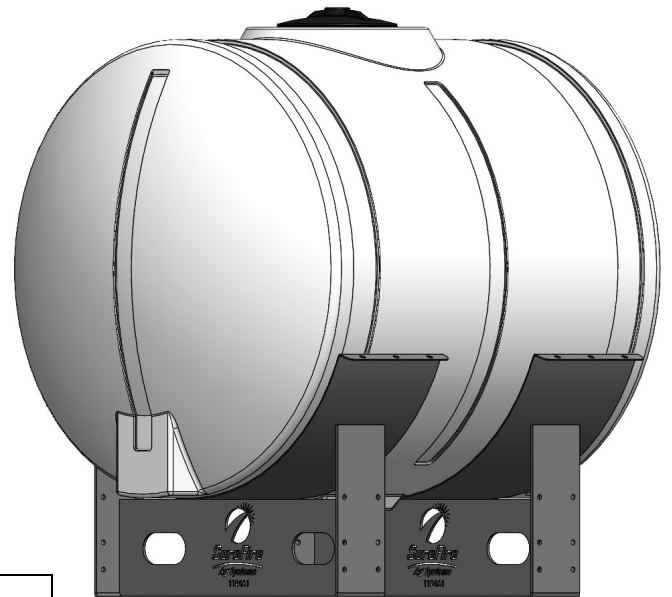

530-00-200150

White 200 Gallon Tank Kit for 38" Tank/ Black Saddles

Instruction Sheet: 396-001610

Part Number	Description
727-02-HZ0200-38-W	Horizontal Tank - 200 Gal - White
420-1104A1-BK	38" Tank Saddle
525-2055	Tank Strap Kit

*Kit includes mounting hardware and U-Bolts