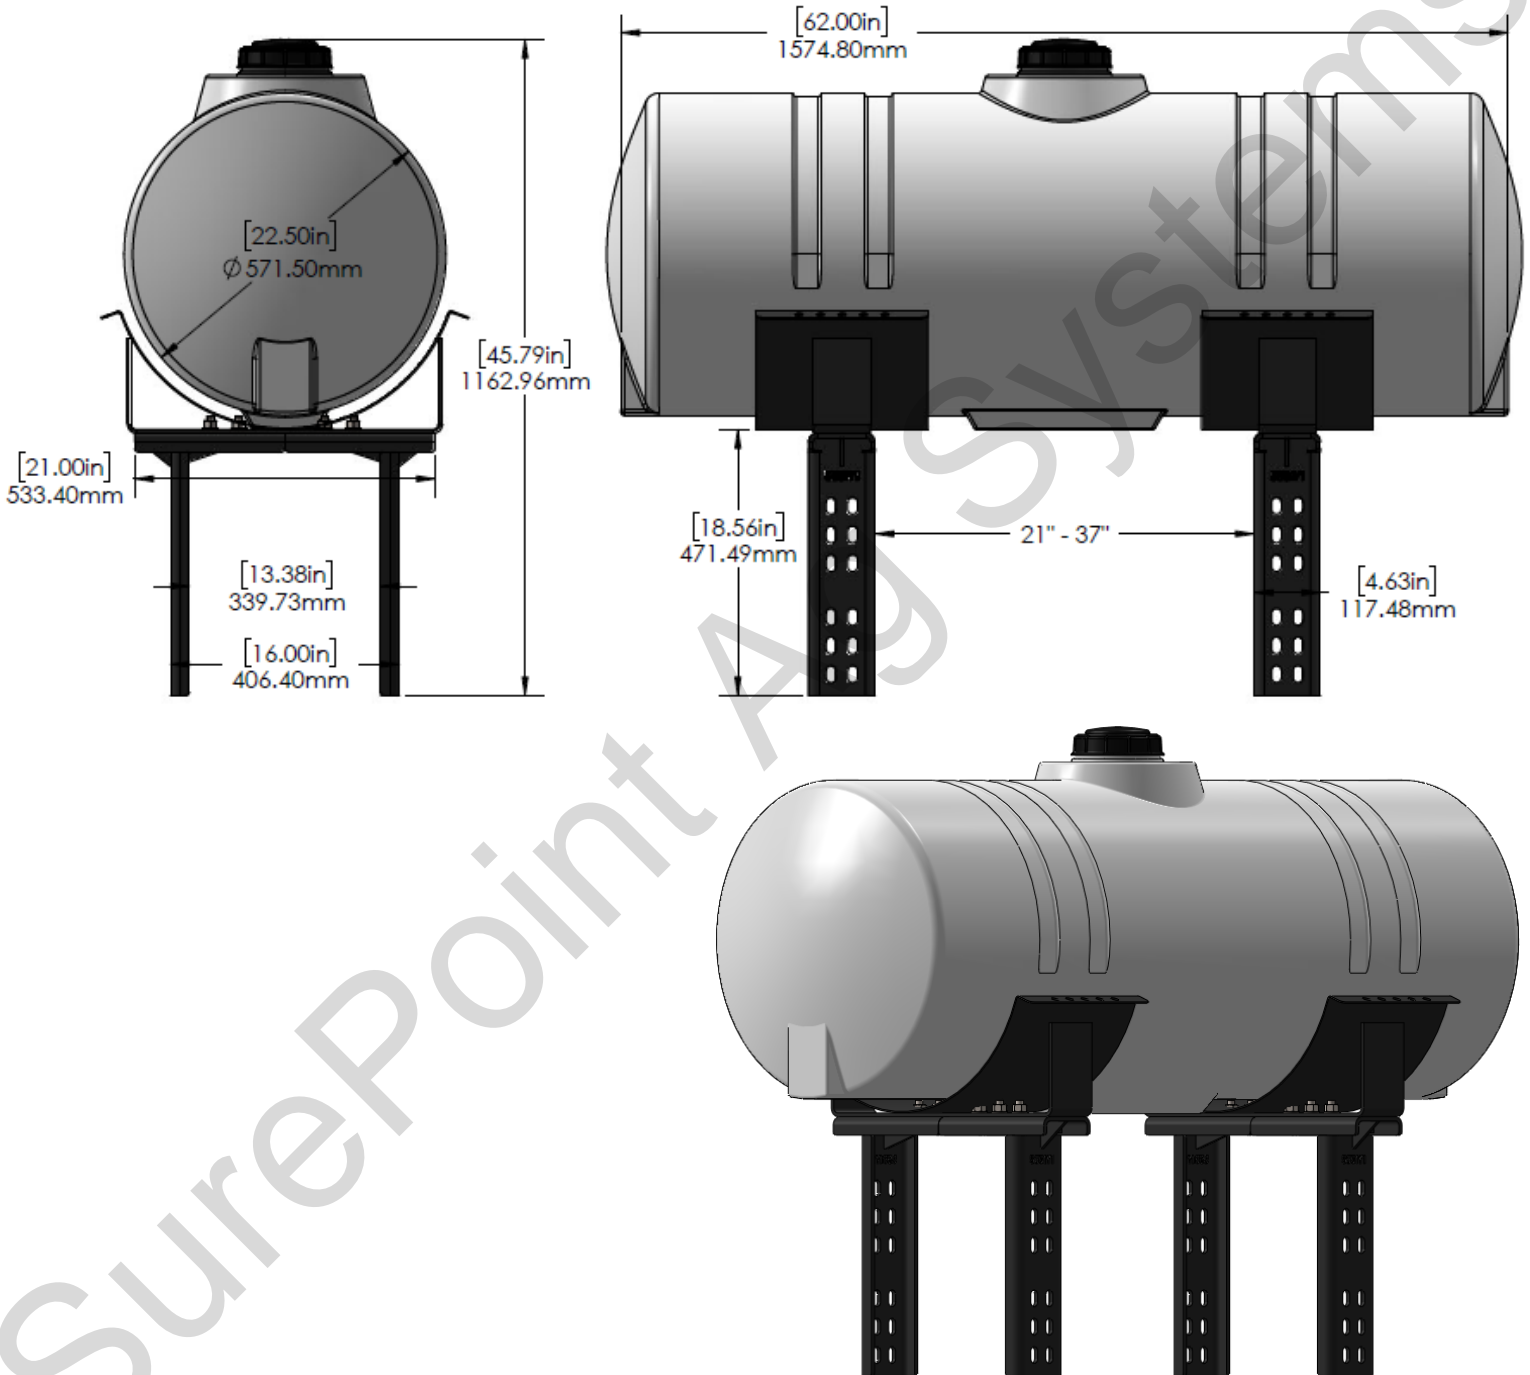

*Kit includes mounting hardware and U-Bolts

530-03-300350

Kinze 3600/3605 (16R) - Row Box Split Row Dual 100 Gallon Tanks - No Markers

Instruction Sheet: 396-5035Y1

B

Kinze

Part Number	Description
727-02-HZ0100-23-W	100 Gal Horizontal Tank
420-2483Y1-BK	23" Tank Saddle
420-5551Y1-BK	Split H-Style Mounting Bracket