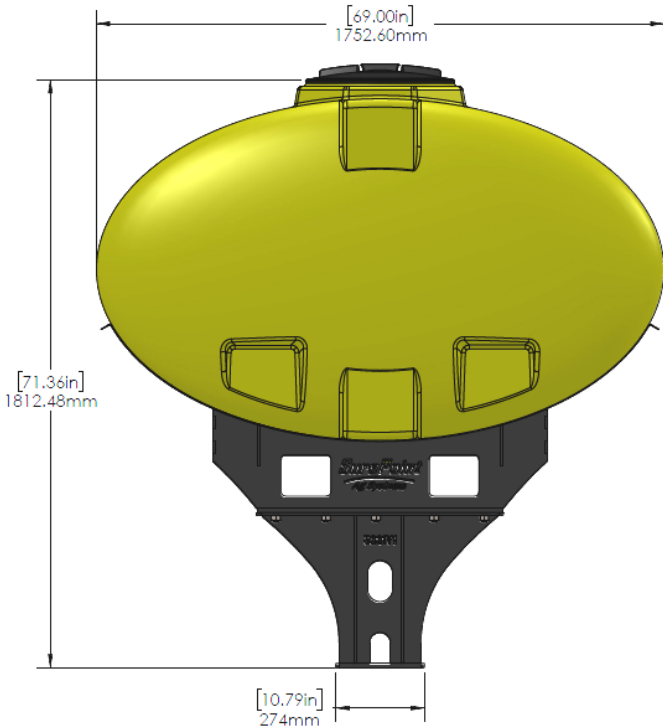

530-01-255600

John Deere 1770/1775 16R30 - 750 Gallon Elliptical Hitch Mount Tank Kit

Instruction Sheet: 396-001310

Part Number	Description
727-01-HE0750-69-CS-Y	Elliptical Tank - 750 Gal - Yellow
421-5321Y1-BK	600/750 Gallon Elliptical Tank Cradle
421-5331Y1-BK	18" Tank Pedestal

*Kit includes mounting hardware and U-Bolts