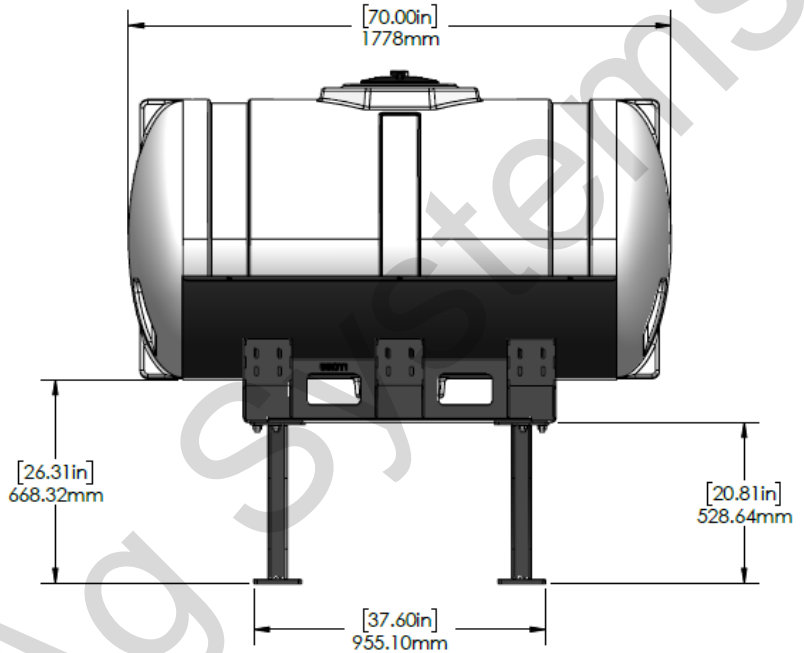

*Kit includes mounting hardware and U-Bolts

530-00-405100

White 400 Gallon Elliptical Universal Hitch Mount Tank Kit

Part Number	Description
727-01-HE0400-57-W	Elliptical Tank - 400 Gal -White
421-6516Y1-BK	400 Gallon Elliptical Tank Cradle
421-6571Y1-BK	20" Light Duty Tank Pedestal