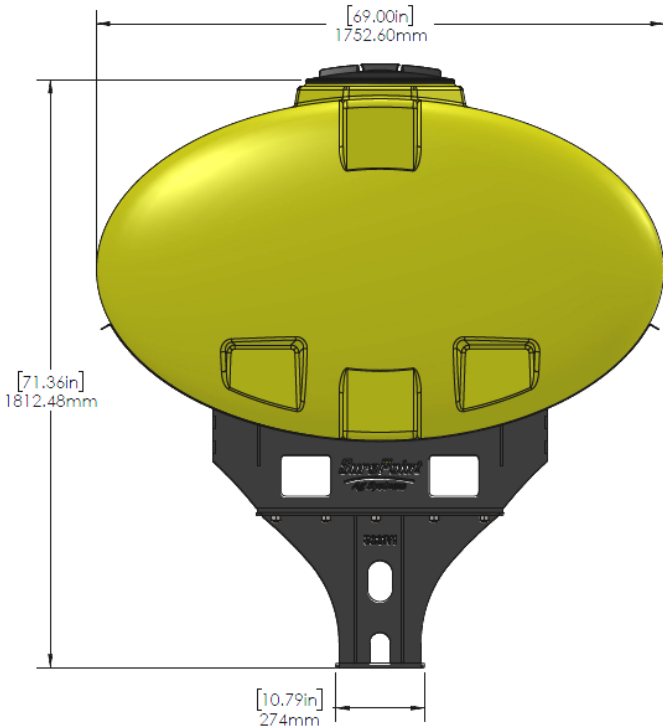

530-01-455875

John Deere DB90 - 750 Gallon Elliptical Hitch Mount Tank Kit

Instruction Sheet: 396-5150Y1

Part Number	Description
727-01-HE0750-69-CS-Y	Elliptical Tank - 750 Gal - Yellow
421-5321Y1-BK	600/750 Gallon Elliptical Tank Cradle
421-5331Y1-BK	18" Tank Pedestal

*Kit includes mounting hardware and U-Bolts