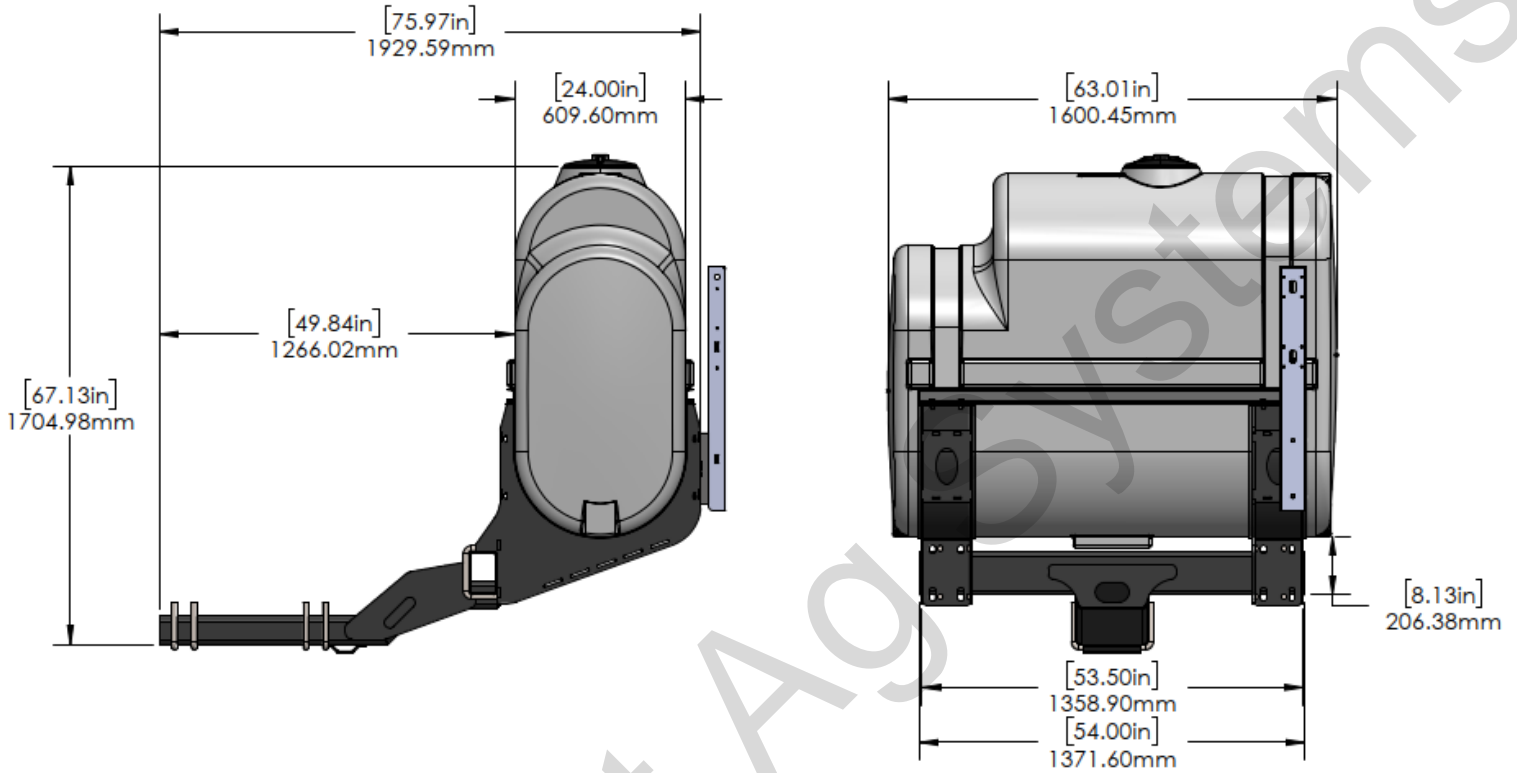

530-04-200250

Fendt Momentum Dual 250 Gallon Cutaway Saddle Tank Kit

Instruction Sheet: 396-5479Y1

Part Number	Description
727-08-CAW0250-24-G	Grey Sidemount Cutaway Tank - 250 Gal
400-5080Y1-BK	Direct To Bar 200 Gal Cutaway Tank Cradle
430-5226Y1-BK	Fendt Momentum Saddle Tank Mount Bar

*Kit includes mounting hardware and U-Bolts