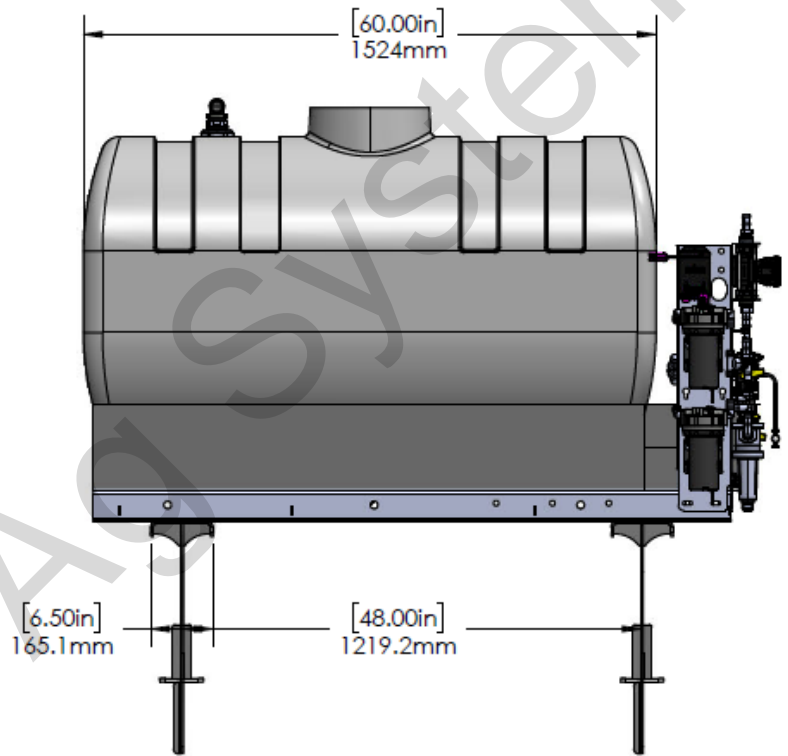

*Kit includes mounting hardware and U-Bolts

530-03-350100

Kinze 3605/3665 - Accelerator Mounting Kit

B
Kinze

Instruction Sheet:

396-5035Y1 - Kinze 3605

396-5036Y1 - Kinze 3665

Part Number	Description
524-01-015501	155 Gallon Accelerator Tank Kit
420-4724Y1-BK	Kinze Wing Mount Tank Bracket