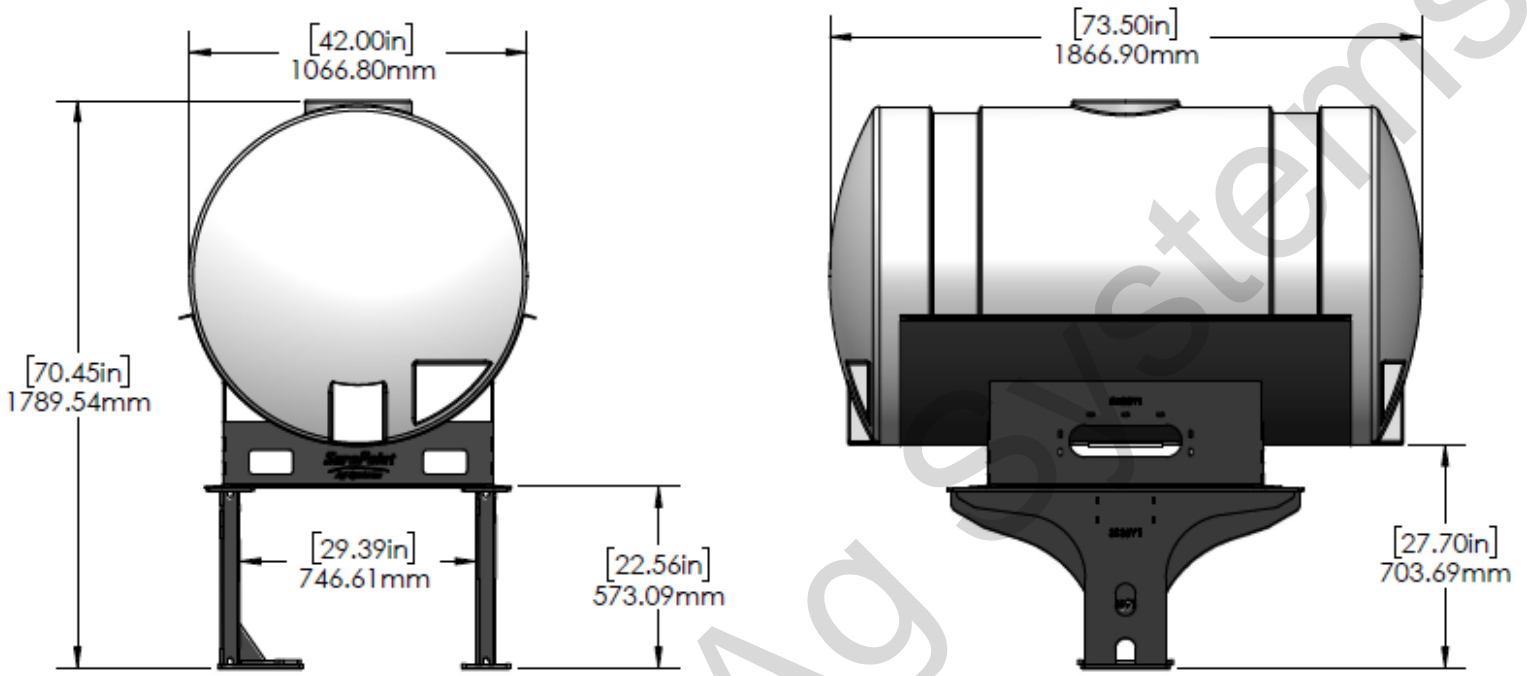

530-02-250650

Case IH 1250/1255 - 400 Gallon Round Hitch Mount Tank Kit (16R30 Bulk Fill)

Instruction Sheet: 396-2652Y1

Part Number	Description
727-02-HZ0400-42-W	Horizontal Tank - 400 Gal
421-2409Y1-BK	400 Gallon Horizontal Cradle
421-3136Y1-BK	22" - 300-500 Gallon Tank Pedestal
421-5159Y1-BK	Case 1250/1255 Rear Tank Pedestal

*Kit includes mounting hardware and U-Bolts