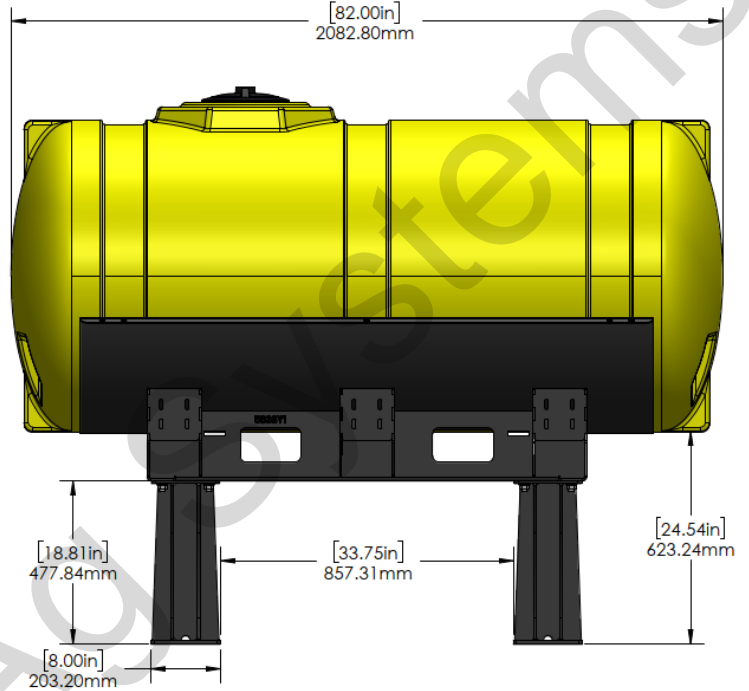

530-01-455565

John Deere DB60 - 500 Gallon Elliptical Hitch Mount Tank Kit

Instruction Sheet: 396-5146Y1

Part Number	Description
727-01-HE0500-57-CS-Y	Elliptical Tank - 500 Gal - Yellow
421-5321Y1-BK	600/750 Gallon Elliptical Tank Cradle
421-5331Y1-BK	18" Tank Pedestal

*Kit includes mounting hardware and U-Bolts