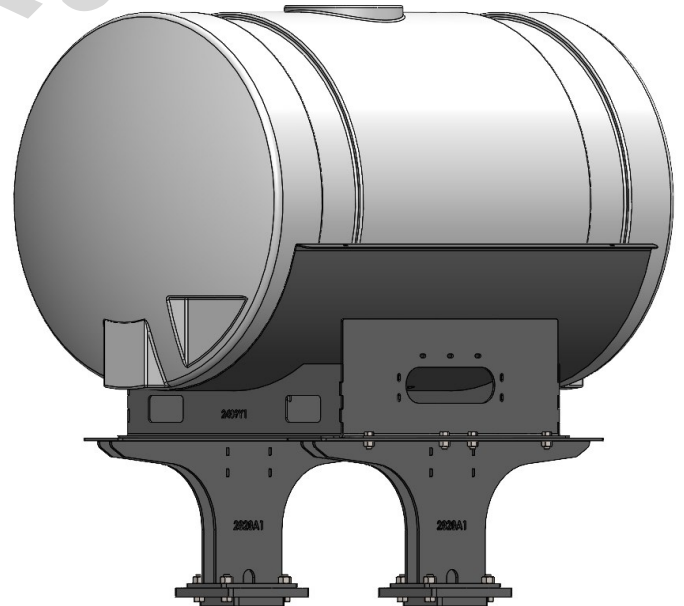

530-04-150500

Agco White 16R 9816 Hitch Mount Tank Kit - 400 Gallon Round

Instruction Sheet: 396-2806Y1

Part Number	Description
727-02-HZ0400-42-W	Horizontal Tank - 400 Gal - White 74" x 42"
451-2409Y1-BK	400 Gal Horiz Cradle - Black for Round Tank
421-2020A1-BK	16-3/4" - 300-500 Gallon Tank Pedestal

*Kit includes mounting hardware and U-Bolts