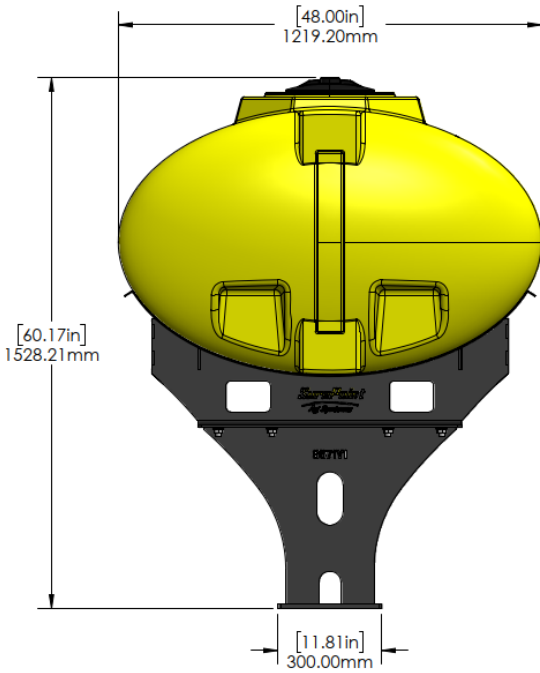

*Kit includes mounting hardware and U-Bolts

530-01-025200

200 Gal Tank, Bracket, and Hardware for John Deere Applications

Part Number	Description
727-02-HZ0200-32-Y	Horizontal Tank - 200 Gal - Yellow - 32" X 68"
420-3032Y1-BK	Offset Bar Mount Saddle for 32" Tank
420-3002Y1-BK	200 Gallon Round Cradle

*Kit includes mounting hardware and U-Bolts

530-01-025305

300 Gal Tank, Cradle, & Hardware for John Deere Hitch Applications

Part Number	Description
727-01-HE0300-48-Y	Elliptical Tank - 300 Gallon - Yellow
421-6566Y1-BK	300 Gallon Elliptical Cradle
421-6571Y1-BK	Light Duty Tank Pedestal