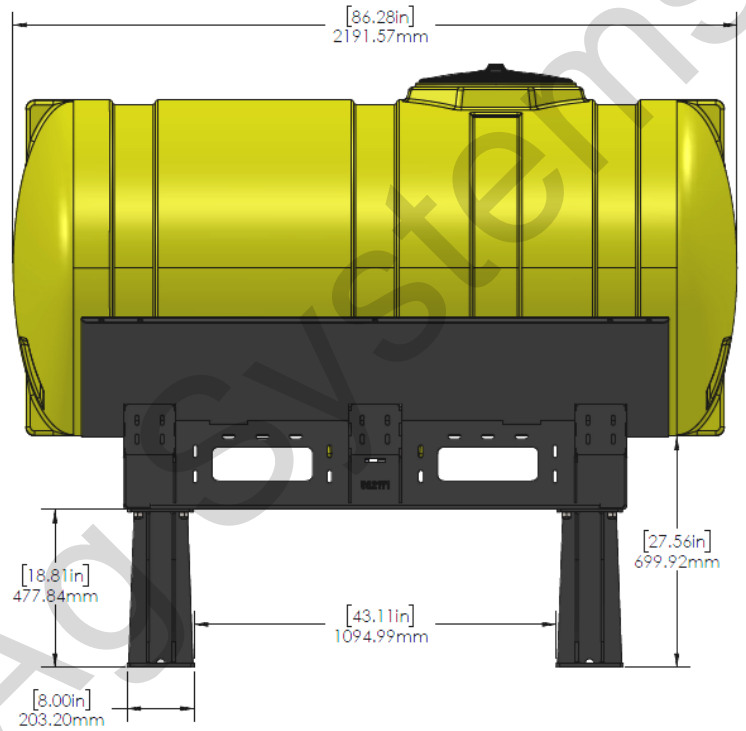

530-01-455960

John Deere DB120 - 600 Gallon Elliptical Hitch Mount Tank Kit

Instruction Sheet: 396-5152Y1

Part Number	Description
727-01-HE0600-64-CS-Y	Elliptical Tank - 600 Gal - Yellow
421-5321Y1-BK	600/750 Gallon Elliptical Tank Cradle
421-5331Y1-BK	18" Tank Pedestal

*Kit includes mounting hardware and U-Bolts