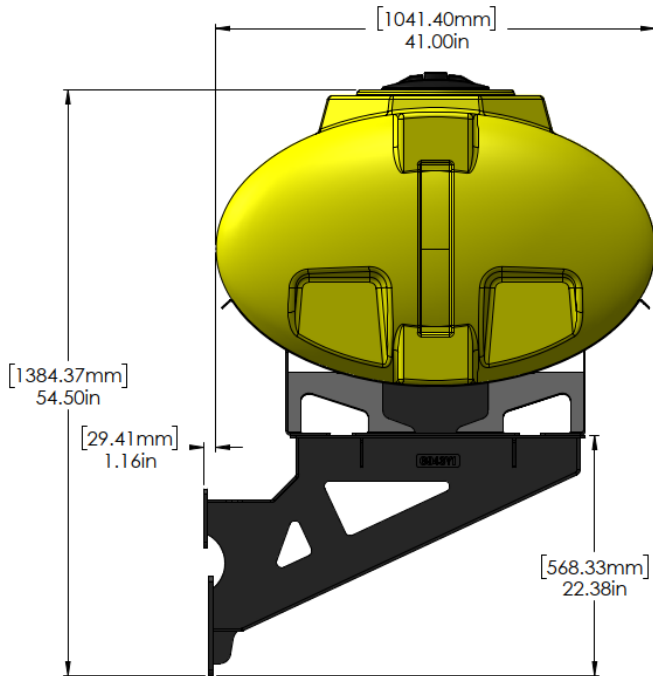

*Kit includes mounting hardware and U-Bolts

530-01-025200

200 Gal Tank, Bracket, and Hardware for John Deere Applications

Part Number	Description
727-02-HZ0200-32-Y	Horizontal Tank - 200 Gal - Yellow - 32" X 68"
420-3032Y1-BK	Offset Bar Mount Saddle for 32" Tank
420-3002Y1-BK	200 Gallon Round Cradle

*Kit includes mounting hardware and U-Bolts

530-01-455760

John Deere DB80 - 600 Gallon Elliptical Hitch Mount Tank Kit

Instruction Sheet: 396-5148Y1

Part Number	Description
727-01-HE0600-64-CS-Y	Elliptical Tank - 600 Gal - Yellow
421-5321Y1-BK	600/750 Gallon Elliptical Tank Cradle
421-5331Y1-BK	18" Tank Pedestal

*Kit includes mounting hardware and U-Bolts

530-01-455775

John Deere DB80 - 750 Gallon Elliptical Hitch Mount Tank Kit

Instruction Sheet: 396-5148Y1

Part Number	Description
727-01-HE0750-69-CS-Y	Elliptical Tank - 750 Gal - Yellow
421-5321Y1-BK	600/750 Gallon Elliptical Tank Cradle
421-5331Y1-BK	18" Tank Pedestal

*Kit includes mounting hardware and U-Bolts

530-01-450820

John Deere DB90 - 2-200 Gallon Elliptical Wing Mount Tank Kits

Instruction Sheet: 396-5151Y1

Part Number	Description
727-01-HE0200-41-Y	200 Gal Elliptical Tank - Yellow
420-4694Y1-BK	200 Gallon Elliptical Saddle
420-6943Y1-BK	DB Wing Tank Mounting Bracket