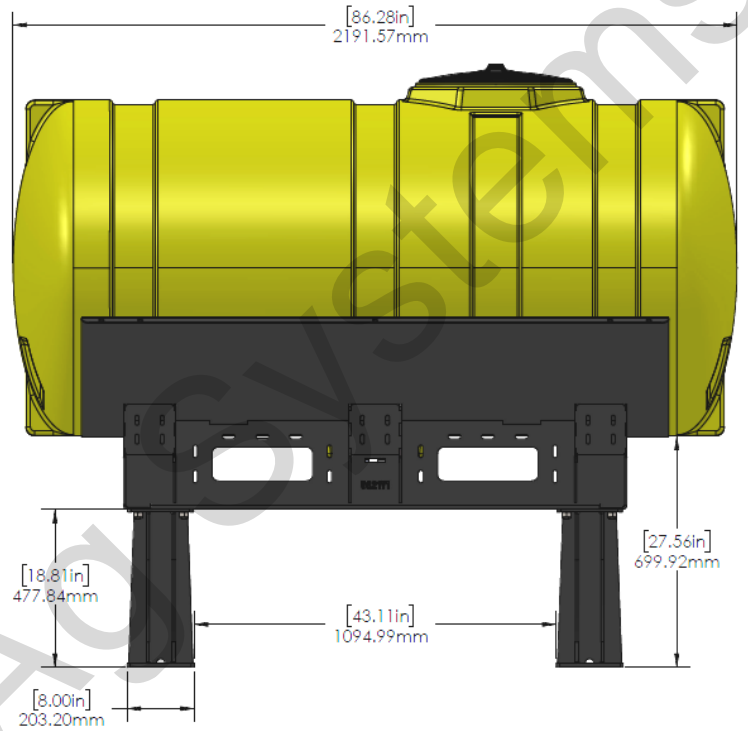

530-01-455860

John Deere DB90 - 600 Gallon Elliptical Hitch Mount Tank Kit

Instruction Sheet: 396-5150Y1

Part Number	Description
727-01-HE0600-64-CS-Y	Elliptical Tank - 600 Gal - Yellow
421-5321Y1-BK	600/750 Gallon Elliptical Tank Cradle
421-5331Y1-BK	18" Tank Pedestal

*Kit includes mounting hardware and U-Bolts