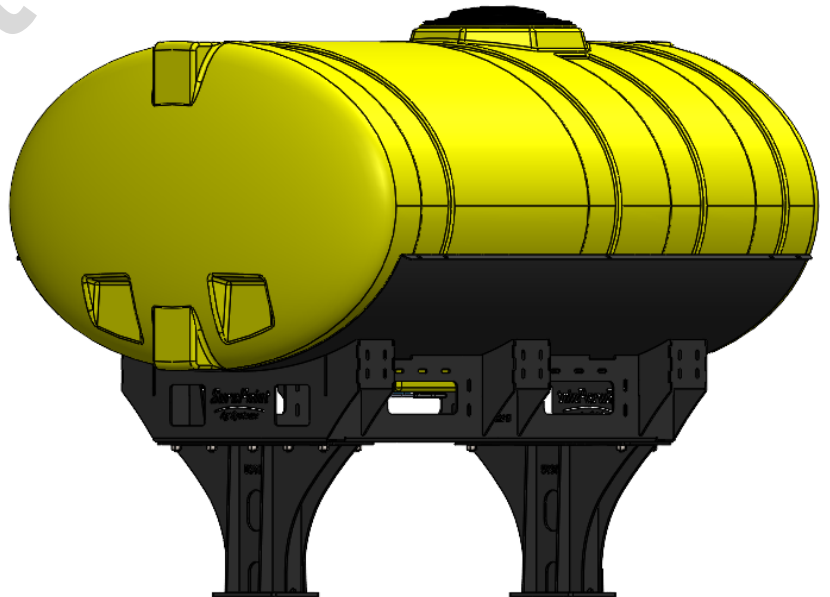

Universal Tank Brackets

Kit Description	Kit Number
Yellow 150 Gallon Round (32"Ø) Universal Tank Kit with Black Cradle	530-00-100100
Yellow 150 Gallon Elliptical Universal Tank Kit with Black Saddles	530-00-100150
Yellow 200 Gallon Round (38"Ø) Universal Tank Kit with Black Cradle	530-00-100200
White 150 Gallon Tank Kit for 32" Tank/ Black Saddles	530-00-150100
Yellow 150 Gallon Tank Kit for 32" Tank/ Black Saddles	530-00-150200
White 200 Gallon Tank Kit for 32" Tank/ Black Saddles	530-00-200100
White 200 Gallon Tank Kit for 38" Tank/ Black Saddles	530-00-200150
Yellow 200 Gallon Tank Kit for 32" Tank/ Black Saddles	530-00-200200
Yellow 200 Gallon Tank Kit for 38" Tank/ Black Saddles	530-00-200250
White 300 Gallon Tank Kit for 38" Tank/ Black Saddles	530-00-300100
Yellow 300 Gallon Tank Kit for 38" Tank/ Black Saddles	530-00-300200
White 400 Gallon Elliptical Universal Hitch Mount Tank Kit	530-00-400100
White 500 Gallon Elliptical Universal Hitch Mount Tank Kit	530-00-500100
White 600 Gallon Elliptical Universal Hitch Mount Tank Kit	530-00-600100
White 750 Gallon Elliptical Universal Hitch Mount Tank Kit	530-00-750100

*Kit includes mounting hardware and U-Bolts

530-01-355700

John Deere 1790/1795 40' - 500 Gallon Elliptical Hitch Mount Tank Kit

Instruction Sheet: 396-001400

Part Number	Description
727-01-HE0500-57-CS-Y	Elliptical Tank - 500 Gal - Yellow
421-5638Y1-BK	500 Gallon Elliptical Cradle, Black
421-5704Y1-BK	22" Tank Pedestal

*Kit includes mounting hardware and U-Bolts

530-01-355800

John Deere 1790/1795 40' - 600 Gallon Ellip Hitch Mount Tank Kit (no markers)

Instruction Sheet: 396-001310

Part Number	Description
727-01-HE0600-64-CS-Y	Elliptical Tank - 600 Gal - Yellow
421-5321Y1-BK	600/750 Gallon Elliptical Tank Cradle
421-5331Y1-BK	18" Tank Pedestal