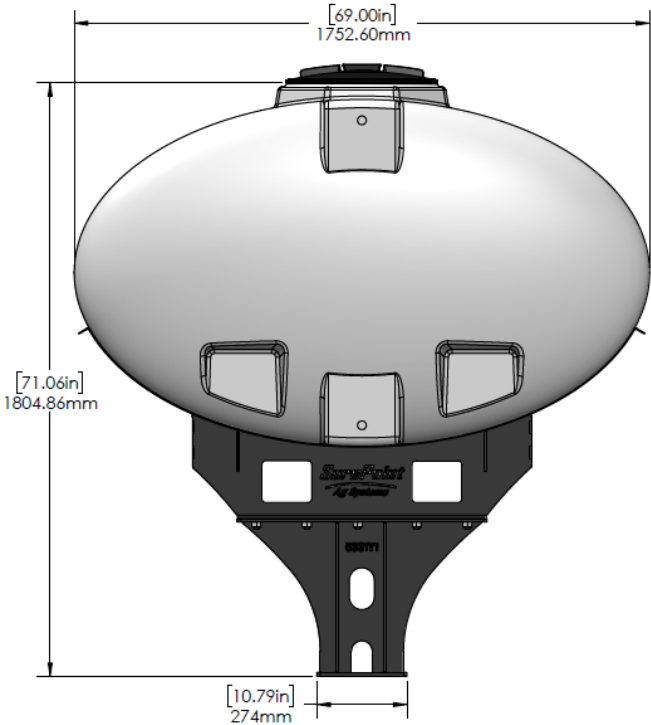

530-03-455175

Kinze 4900/4905 (16R) Hitch Mount Tank - 750 Gal Elliptical - No Markers

Instruction Sheet: 396-4864Y1

Part Number	Description
727-01-HE0750-69-CS-W	Elliptical Tank - 750 Gal - White
421-5321Y1-BK	600/750 Gallon Elliptical Tank Cradle
421-5331Y1-BK	18" Tank Pedestal

*Kit includes mounting hardware and U-Bolts