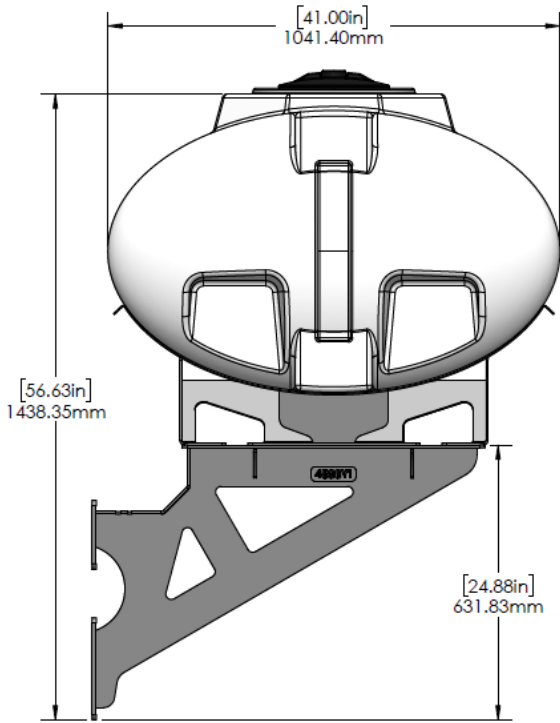

530-03-425050

Kinze 4900/4905 (24R) Bulk Fill - Wing Mounted Tanks - Dual 200 Gal Elliptical Instruction Sheet: 396-5037Y1

Part Number	Description
727-01-HE0200-41-W	200 Gallon Elliptical Tank
420-4694Y1-BK	200 Gallon Elliptical Tank Saddle
420-4596Y1-BK	24R Wing Tank - Bulk Fill Tank Mounting Bracket

*Kit includes mounting hardware and U-Bolts