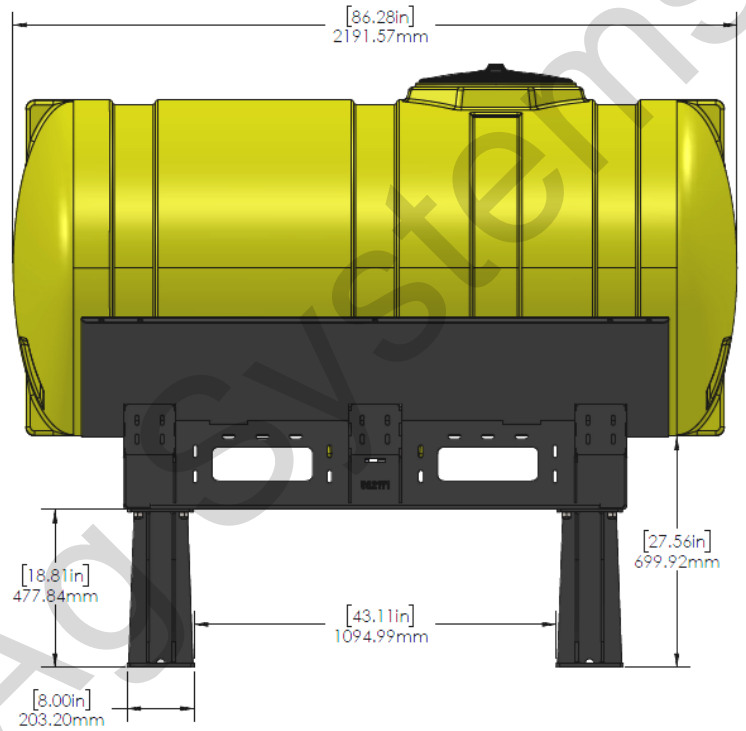

*Kit includes mounting hardware and U-Bolts

530-01-355500

John Deere 1790/1795 40' - 400 Gallon Elliptical Hitch Mount Tank Kit

Instruction Sheet: 396-001400

Part Number	Description
727-01-HE0400-57-Y	Elliptical Tank - 400 Gal - Yellow
421-6571Y1-BK	20" Light Duty Pedestal
421-6516Y1-BK	400 Gallon Elliptical Tank Cradle

*Kit includes mounting hardware and U-Bolts

530-01-355700

John Deere 1790/1795 40' - 500 Gallon Elliptical Hitch Mount Tank Kit

Instruction Sheet: 396-001400

Part Number	Description
727-01-HE0500-57-CS-Y	Elliptical Tank - 500 Gal - Yellow
421-5638Y1-BK	500 Gallon Elliptical Cradle, Black
421-5704Y1-BK	22" Tank Pedestal

*Kit includes mounting hardware and U-Bolts

530-01-355800

John Deere 1790/1795 40' - 600 Gallon Ellip Hitch Mount Tank Kit (no markers)

Instruction Sheet: 396-001310

Part Number	Description
727-01-HE0600-64-CS-Y	Elliptical Tank - 600 Gal - Yellow
421-5321Y1-BK	600/750 Gallon Elliptical Tank Cradle
421-5331Y1-BK	18" Tank Pedestal