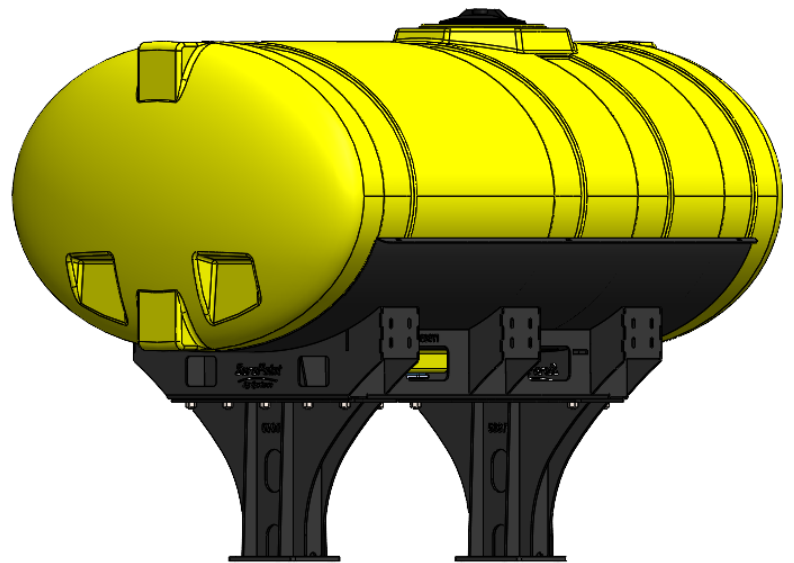

530-01-455950

John Deere DB120 - 500 Gallon Elliptical Hitch Mount Tank Kit

Instruction Sheet: 396-5152Y1

Part Number	Description
727-01-HE0500-57-CS-Y	Elliptical Tank - 500 Gal - Yellow
421-5321Y1-BK	600/750 Gallon Elliptical Tank Cradle
421-5331Y1-BK	18" Tank Pedestal

*Kit includes mounting hardware and U-Bolts