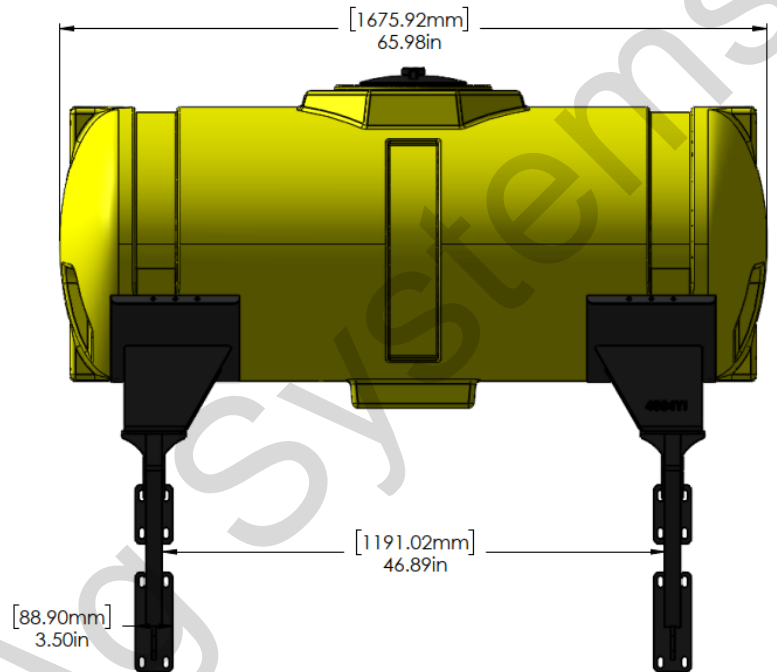

530-01-450720

John Deere DB80 - 2-200 Gallon Elliptical Wing Mount Tank Kits

Instruction Sheet: 396-5149Y1

Part Number	Description
727-01-HE0200-41-Y	200 Gal Elliptical Tank - Yellow
420-4694Y1-BK	200 Gallon Elliptical Saddle
420-6943Y1-BK	DB Wing Tank Mounting Bracket

*Kit includes mounting hardware and U-Bolts