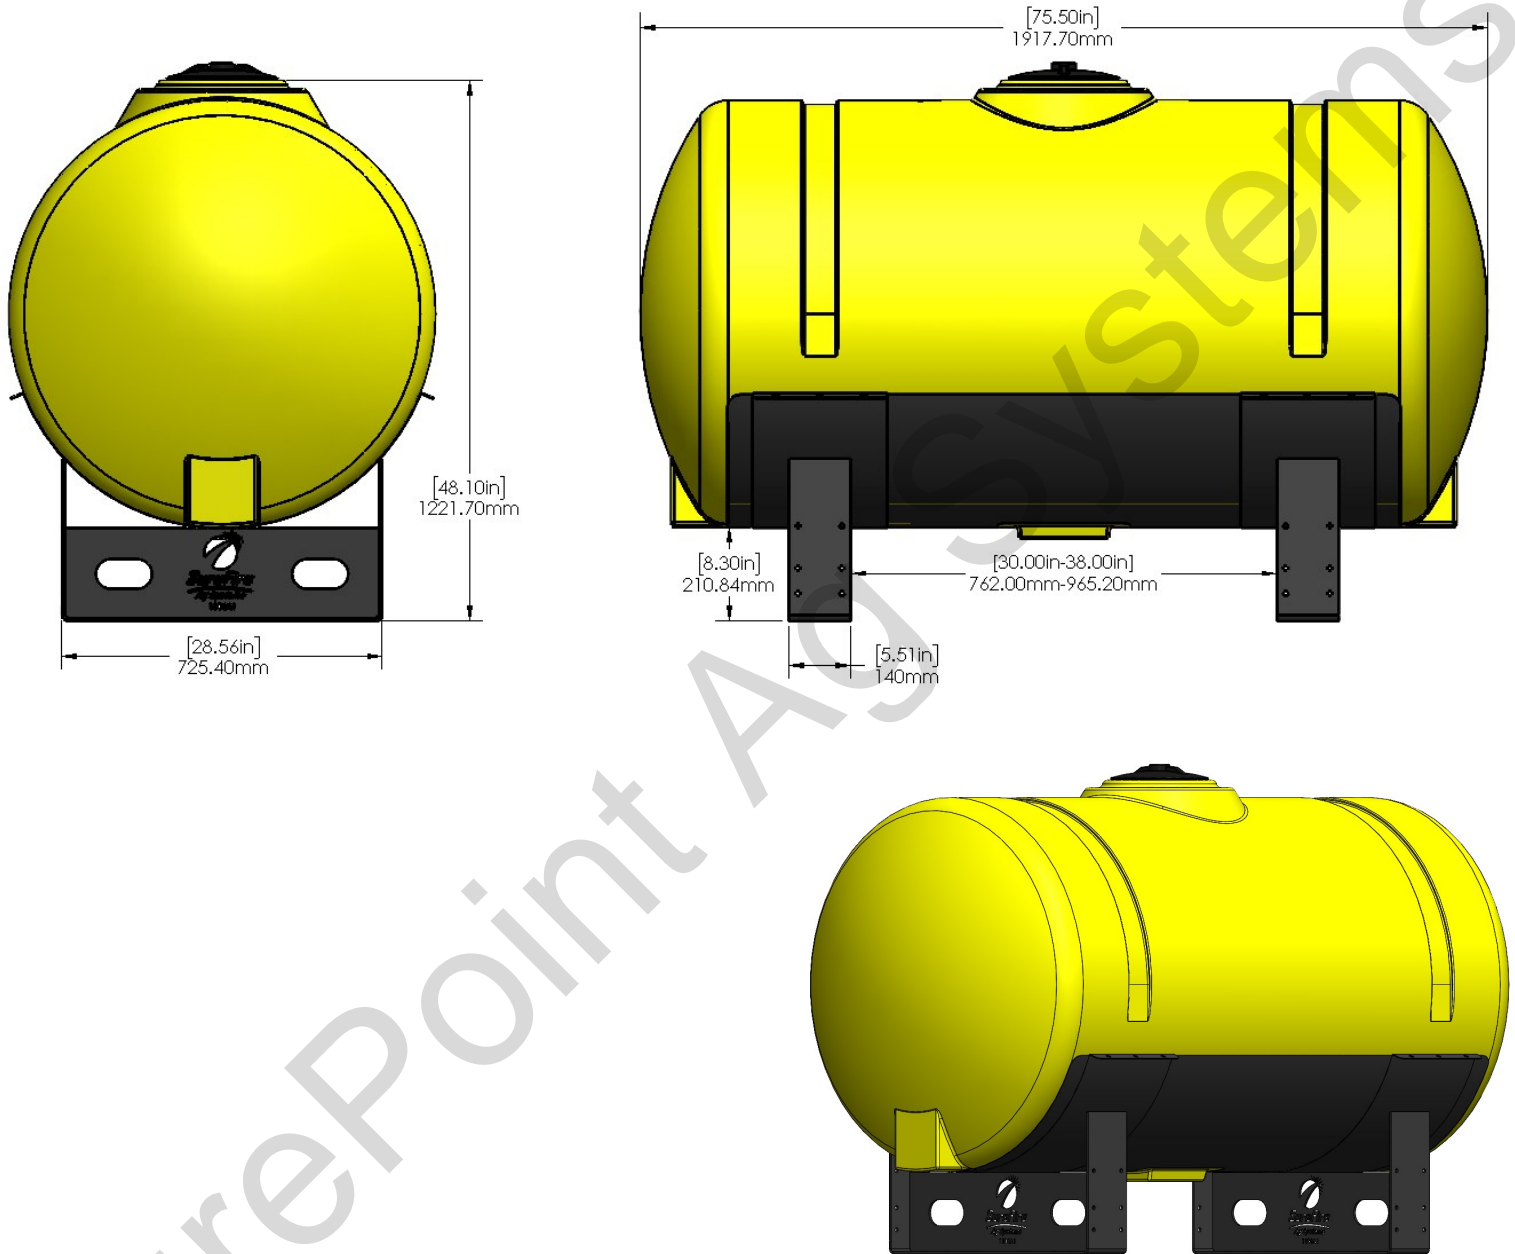

530-00-300200

Yellow 300 Gallon Tank Kit for 38" Tank/ Black Saddles

Instruction Sheet: 396-001610

Part Number	Description
727-02-HZ0300-38-Y	Horizontal Tank - 300 Gal - Yellow
420-1104A1-BK	38" Tank Saddle
420-1106A1-BK	38" 300 Gal Support Sheet

*Kit includes mounting hardware and U-Bolts