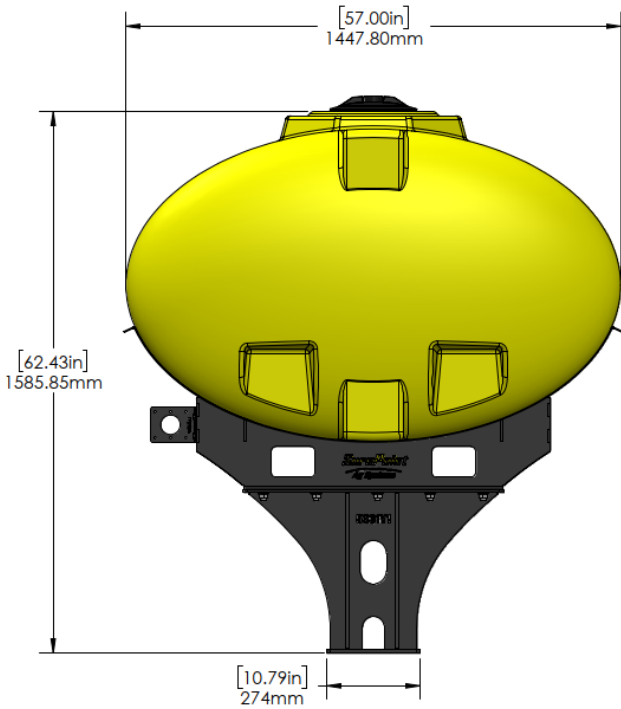

530-01-455850

John Deere DB90 - 500 Gallon Elliptical Hitch Mount Tank Kit

Instruction Sheet: 396-5150Y1

Part Number	Description
727-01-HE0500-57-CS-Y	Elliptical Tank - 500 Gal - Yellow
421-5321Y1-BK	600/750 Gallon Elliptical Tank Cradle
421-5331Y1-BK	18" Tank Pedestal

*Kit includes mounting hardware and U-Bolts