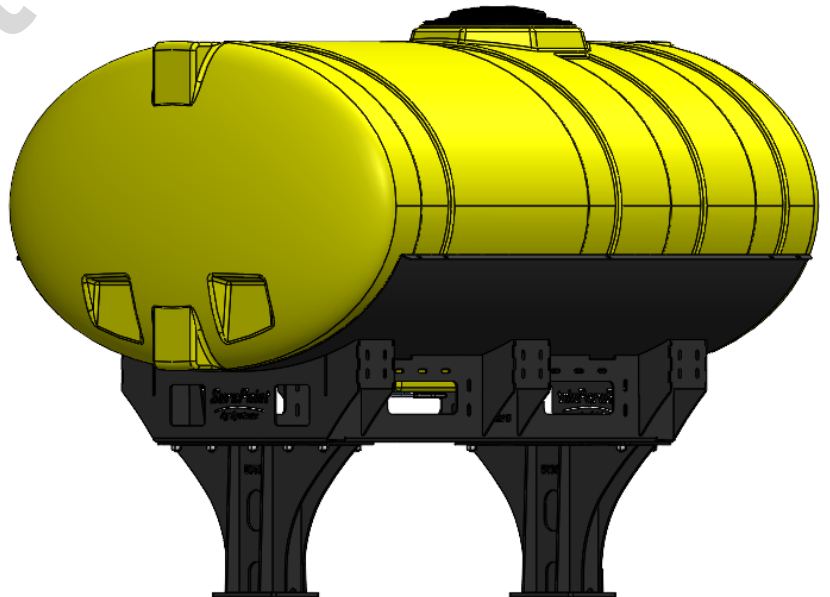

*Kit includes mounting hardware and U-Bolts

530-01-455850

John Deere DB90 - 500 Gallon Elliptical Hitch Mount Tank Kit

Instruction Sheet: 396-5150Y1

Part Number	Description
727-01-HE0500-57-CS-Y	Elliptical Tank - 500 Gal - Yellow
421-5321Y1-BK	600/750 Gallon Elliptical Tank Cradle
421-5331Y1-BK	18" Tank Pedestal

*Kit includes mounting hardware and U-Bolts

530-01-455860

John Deere DB90 - 600 Gallon Elliptical Hitch Mount Tank Kit

Instruction Sheet: 396-5150Y1

Part Number	Description
727-01-HE0600-64-CS-Y	Elliptical Tank - 600 Gal - Yellow
421-5321Y1-BK	600/750 Gallon Elliptical Tank Cradle
421-5331Y1-BK	18" Tank Pedestal