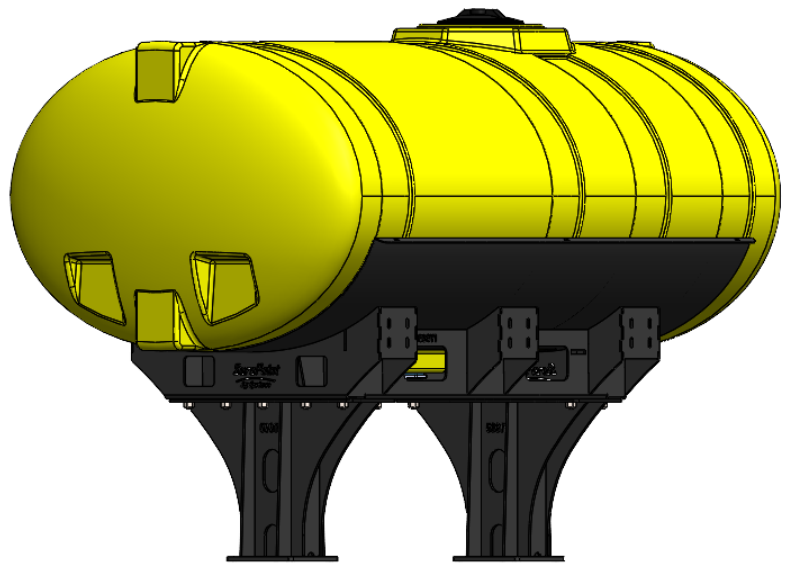

530-01-255850

John Deere 1770/1775 12R30 - 500 Gallon Elliptical Hitch Mount Tank Kit

Instruction Sheet: 396-001390

Part Number	Description
727-01-HE0600-64-CS-Y	Elliptical Tank - 600 Gal - Yellow
421-5321Y1-BK	600/750 Gallon Elliptical Tank Cradle
421-5331Y1-BK	18" Tank Pedestal

*Kit includes mounting hardware and U-Bolts