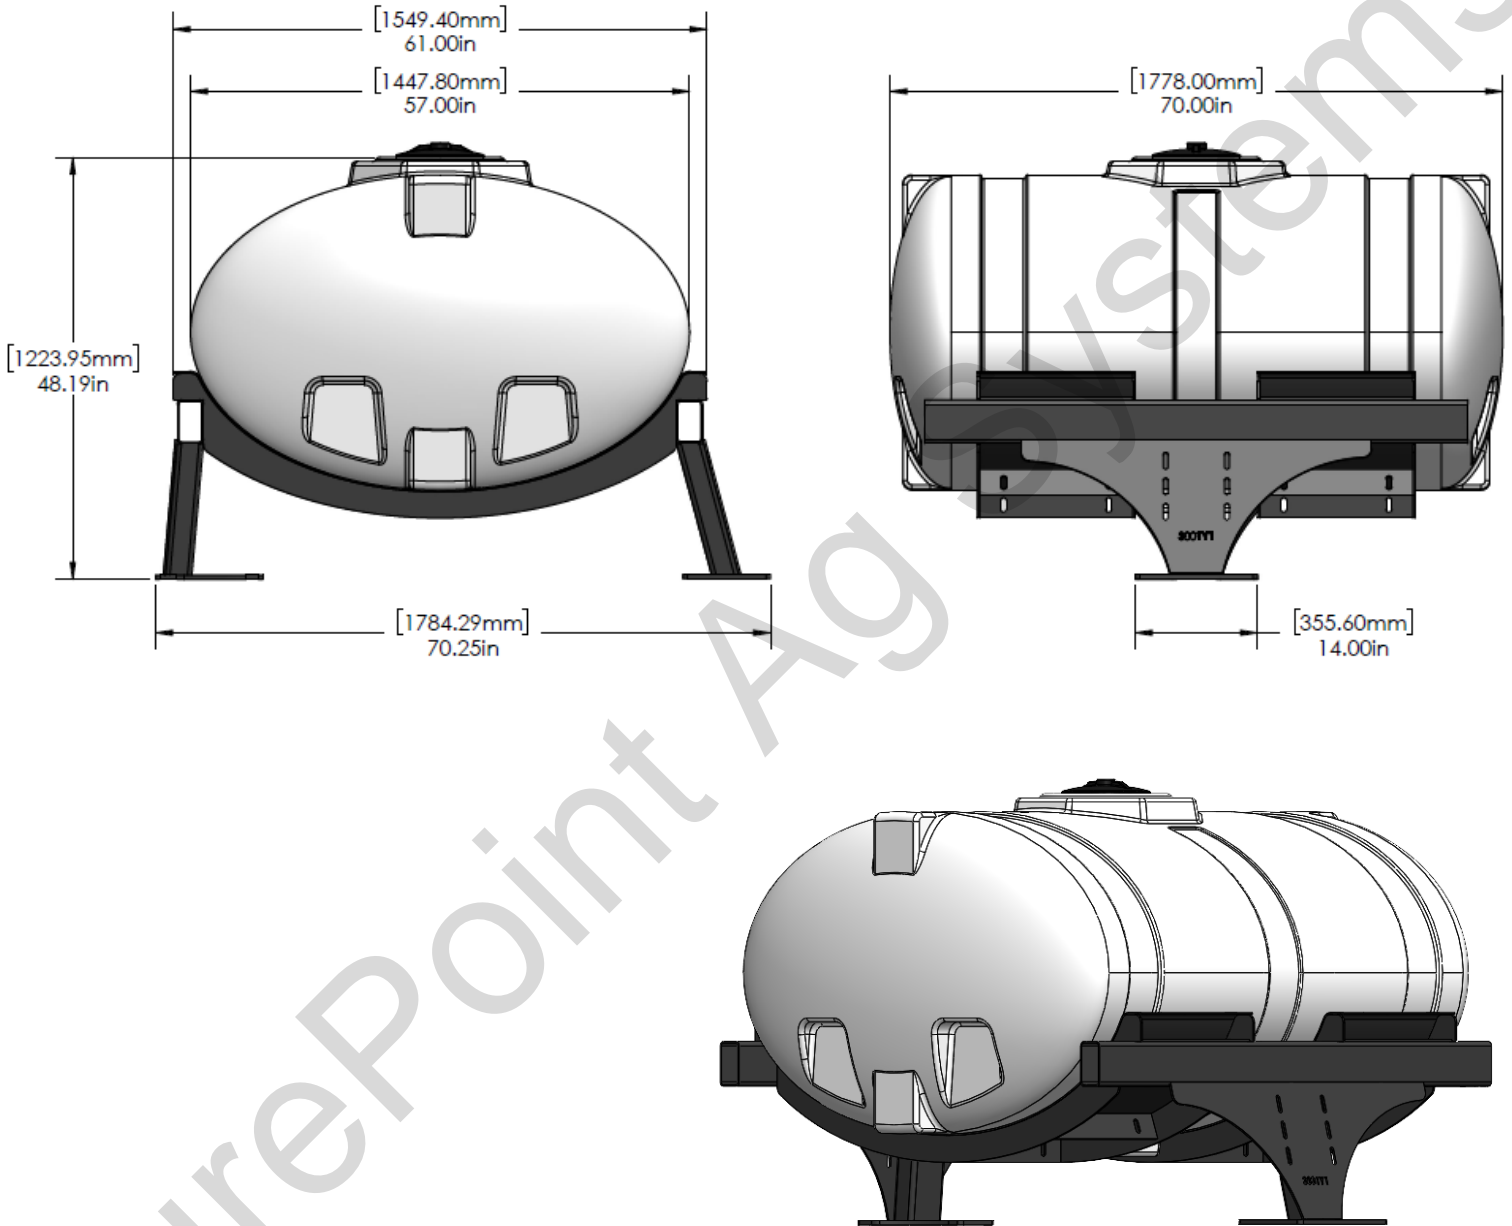

530-02-425400

Case iH 2150 - 400 Gallon Elliptical Tank Kit (12R30/16R30/24R30 Box Planter)

Instruction Sheet: 396-3848Y1

Part Number	Description
727-01-HE0400-57-W	Elliptical Tank - 400 Gal - White
420-3806Y1-BK	Case 2150 Saddle - 400/500 Gallon
420-3801Y1-BK	Case 2150 Front Tank Mount Pedestal
420-5433Y1-BK	Case 2150 16R Box Planter Rear Support

*Kit includes mounting hardware and U-Bolts