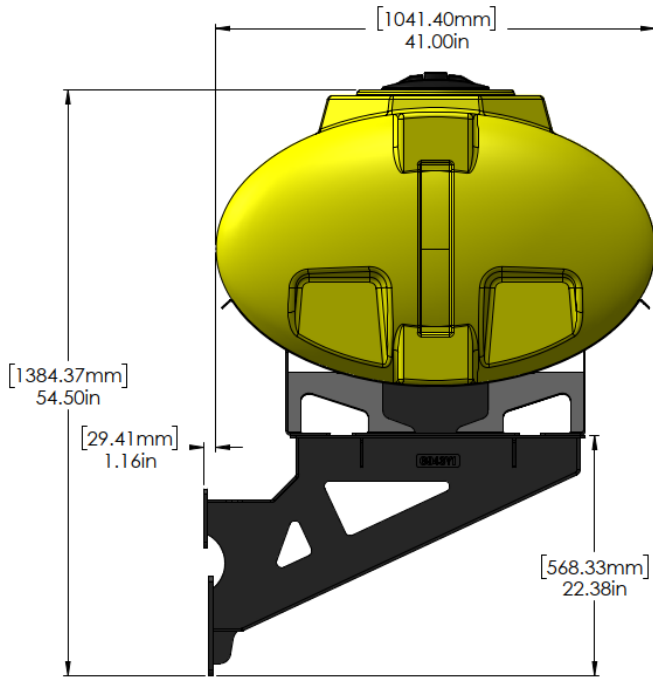

*Kit includes mounting hardware and U-Bolts

530-01-355800

John Deere 1790/1795 40' - 600 Gallon Ellip Hitch Mount Tank Kit (no markers)

Instruction Sheet: 396-001310

Part Number	Description
727-01-HE0600-64-CS-Y	Elliptical Tank - 600 Gal - Yellow
421-5321Y1-BK	600/750 Gallon Elliptical Tank Cradle
421-5331Y1-BK	18" Tank Pedestal

*Kit includes mounting hardware and U-Bolts

530-01-455550

John Deere DB44 (and smaller) - 500 Gallon Elliptical Hitch Mount Tank Kit Instruction Sheet: 396-4108Y1

Part Number	Description
727-01-HE0500-57-CS-Y	Elliptical Tank - 500 Gal - Yellow
421-5638Y1-BK	500 Gallon Elliptical Cradle, Black
421-5331Y1-BK	18" Tank Pedestal

*Kit includes mounting hardware and U-Bolts

530-01-450560

John Deere DB60 - 2-200 Gallon Elliptical Wing Mount Tank Kits

Instruction Sheet: 396-5147Y1

**Kit does not work with 15" row spacing*

Part Number	Description
727-01-HE0200-41-Y	200 Gal Elliptical Tank - Yellow
420-4694Y1-BK	200 Gallon Elliptical Saddle
420-6943Y1-BK	DB Wing Tank Mounting Bracket