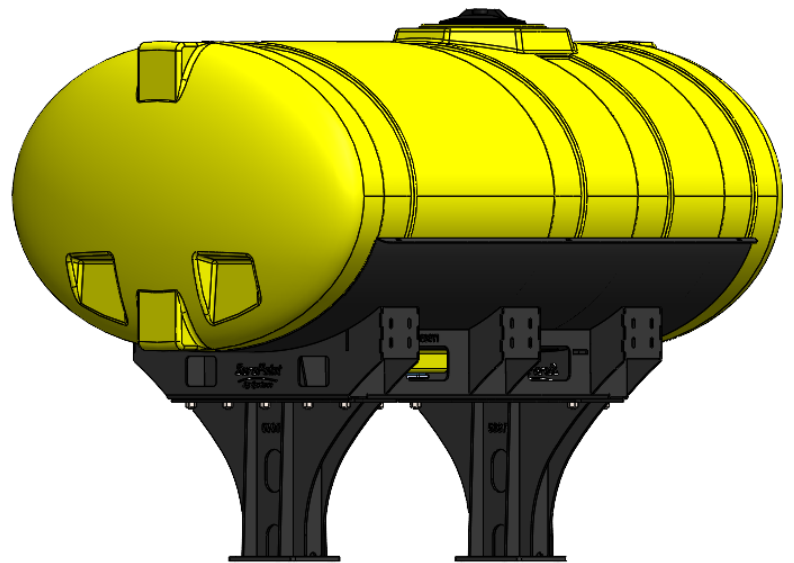

530-01-455750

John Deere DB80 - 500 Gallon Elliptical Hitch Mount Tank Kit

Instruction Sheet: 396-5148Y1

Part Number	Description
727-01-HE0500-57-CS-Y	Elliptical Tank - 500 Gal - Yellow
421-5321Y1-BK	600/750 Gallon Elliptical Tank Cradle
421-5331Y1-BK	18" Tank Pedestal

*Kit includes mounting hardware and U-Bolts