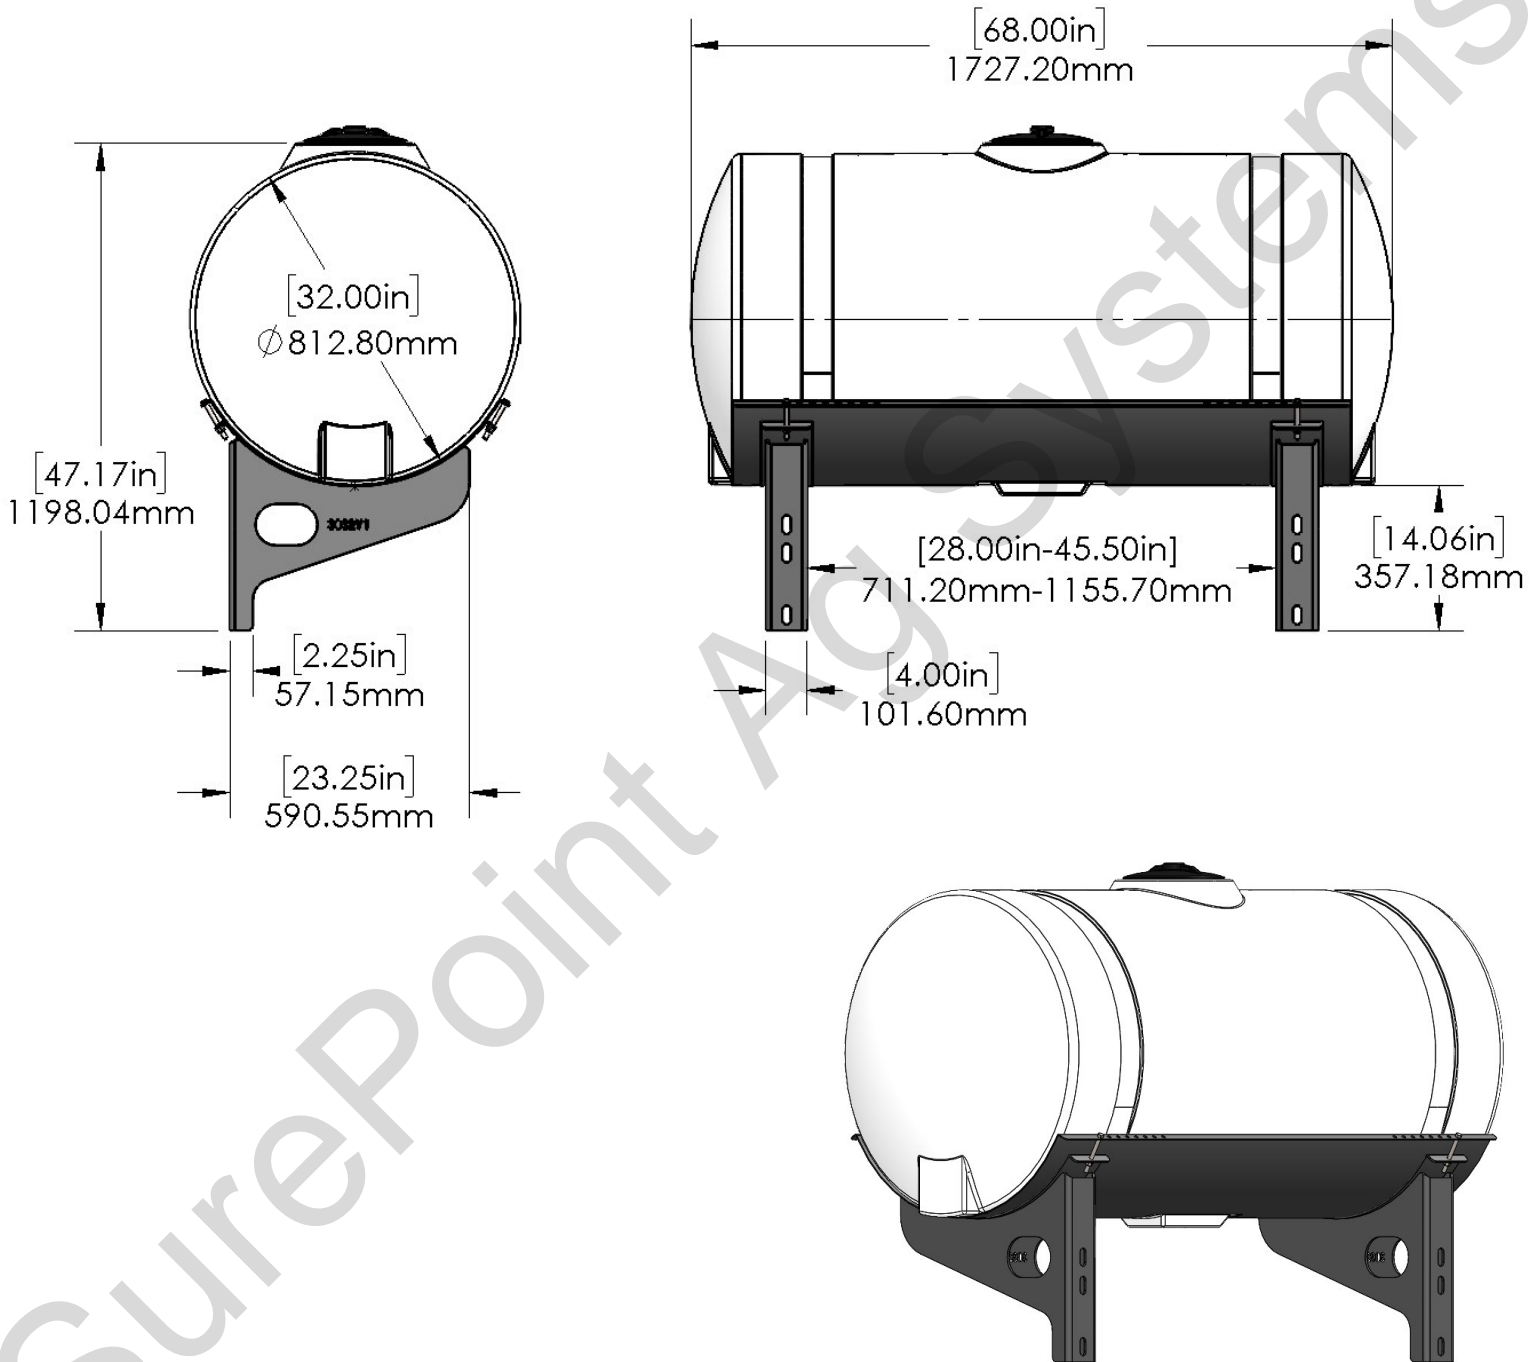

530-03-230200

Kinze 3500/3505 (8R) Non-Split Row Dual 200 Gallon Tanks

Instruction Sheet: 396-5570Y1

Part Number	Description
727-02-HZ0200-32-W	Horizontal Tank - 200 Gal - White
420-3032Y1-BK	Offset Bar Mount Saddle
420-3002Y1-BK	200 Gal Round Tank Support Sheet

*Kit includes mounting hardware and U-Bolts