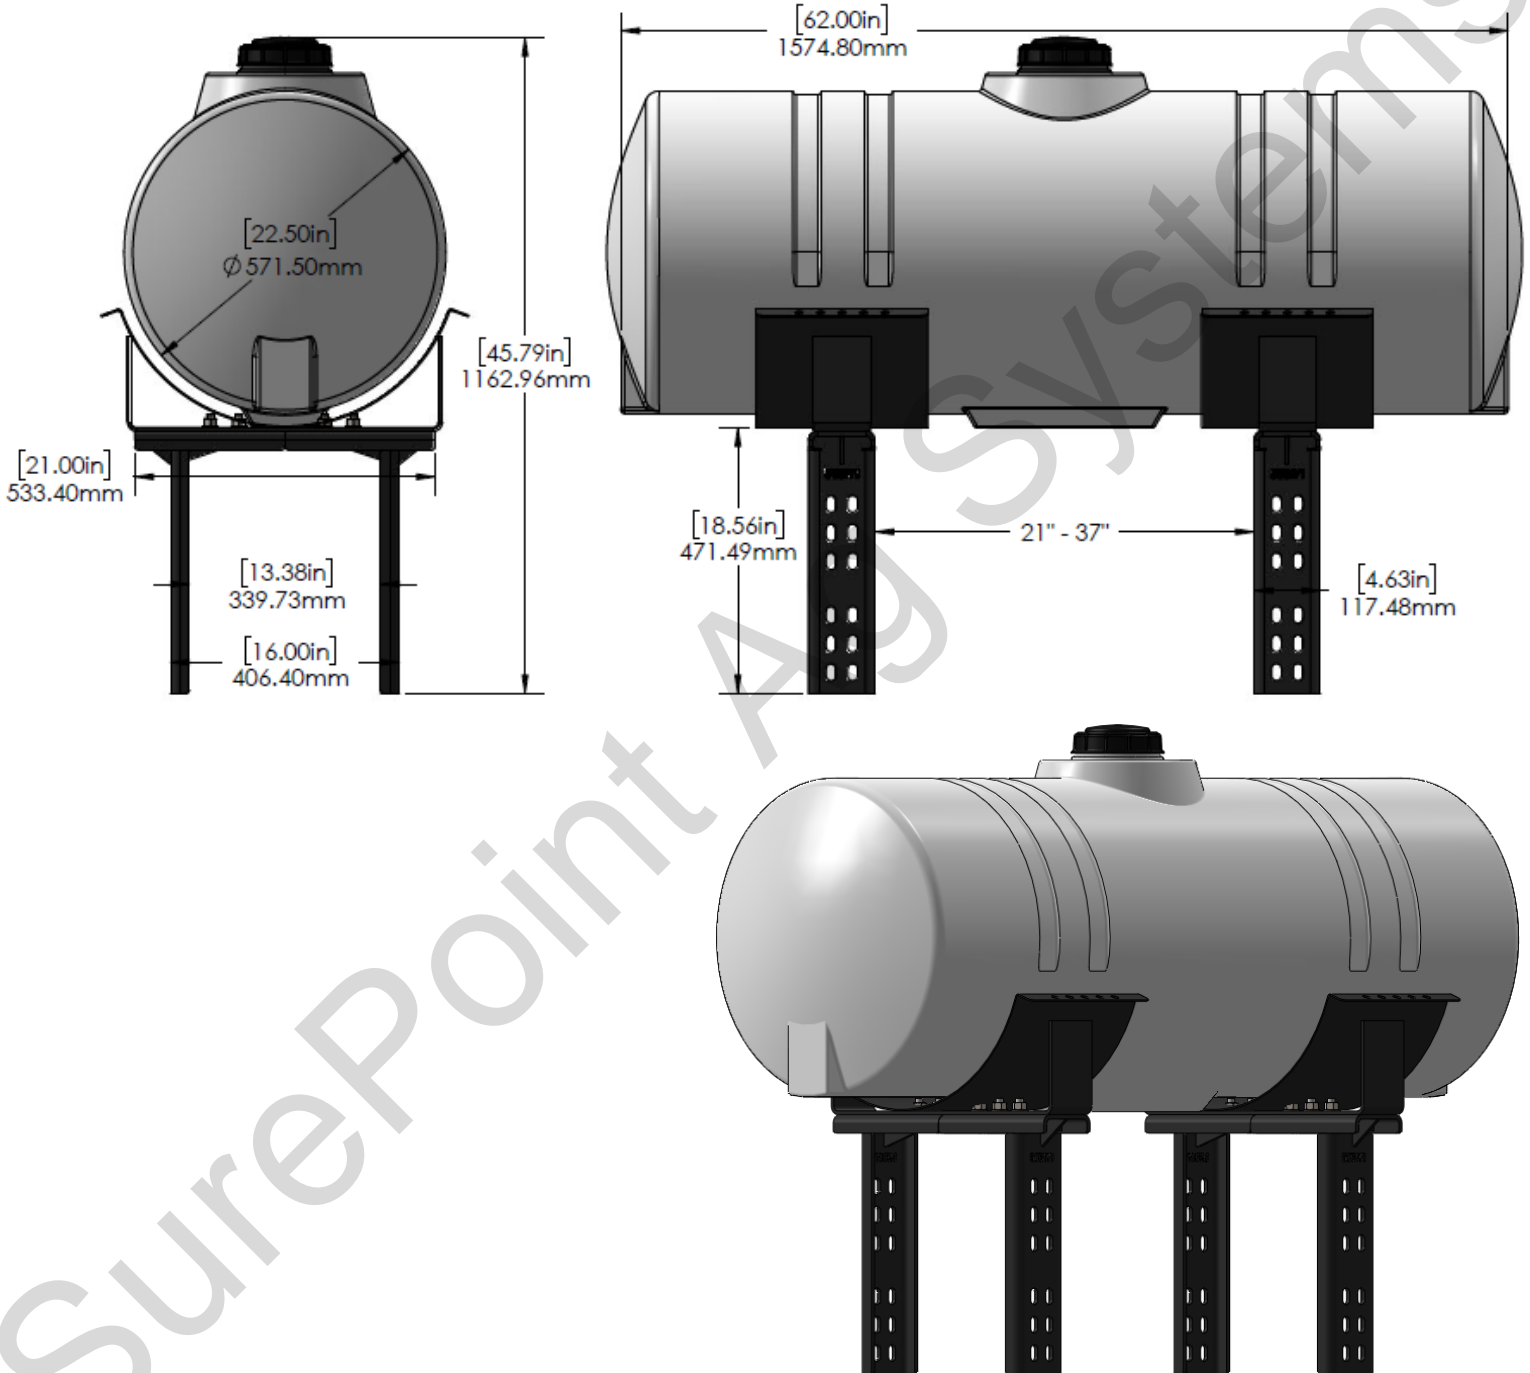

*Kit includes mounting hardware and U-Bolts

530-03-230300

Kinze 3500/3505 (8R) Row Box Split Row Dual 100 Gal Tanks - Use With Markers

B
Kinze

Instruction Sheet: 396-5570Y1

Part Number	Description
727-02-HZ0100-23-W	100 Gal Horizontal Tank
420-2483Y1-BK	23" Tank Saddle
420-5551Y1-BK	Split H-Style Mounting Bracket