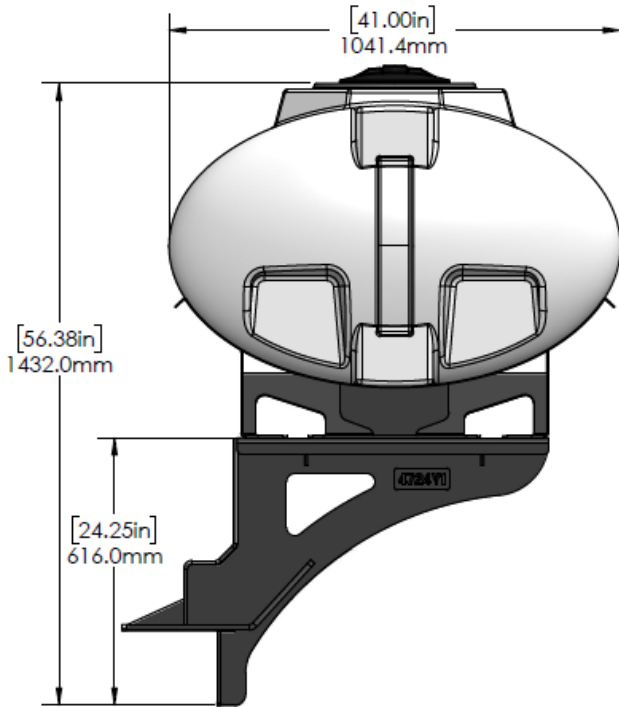

*Kit includes mounting hardware and U-Bolts

530-03-320210

Kinze 3660/3665 (12R/16R) Bulk Fill - Dual 200 Gal Elliptical Wing Tank Kits

Instruction Sheet: 396-5036Y1

B
Kinze

Part Number	Description
727-01-HE0200-41-W	200 Gallon Elliptical Tank
420-4694Y1-BK	200 Gal Elliptical Saddle
420-4724Y1-BK	Kinze Wing Mount Tank Bracket