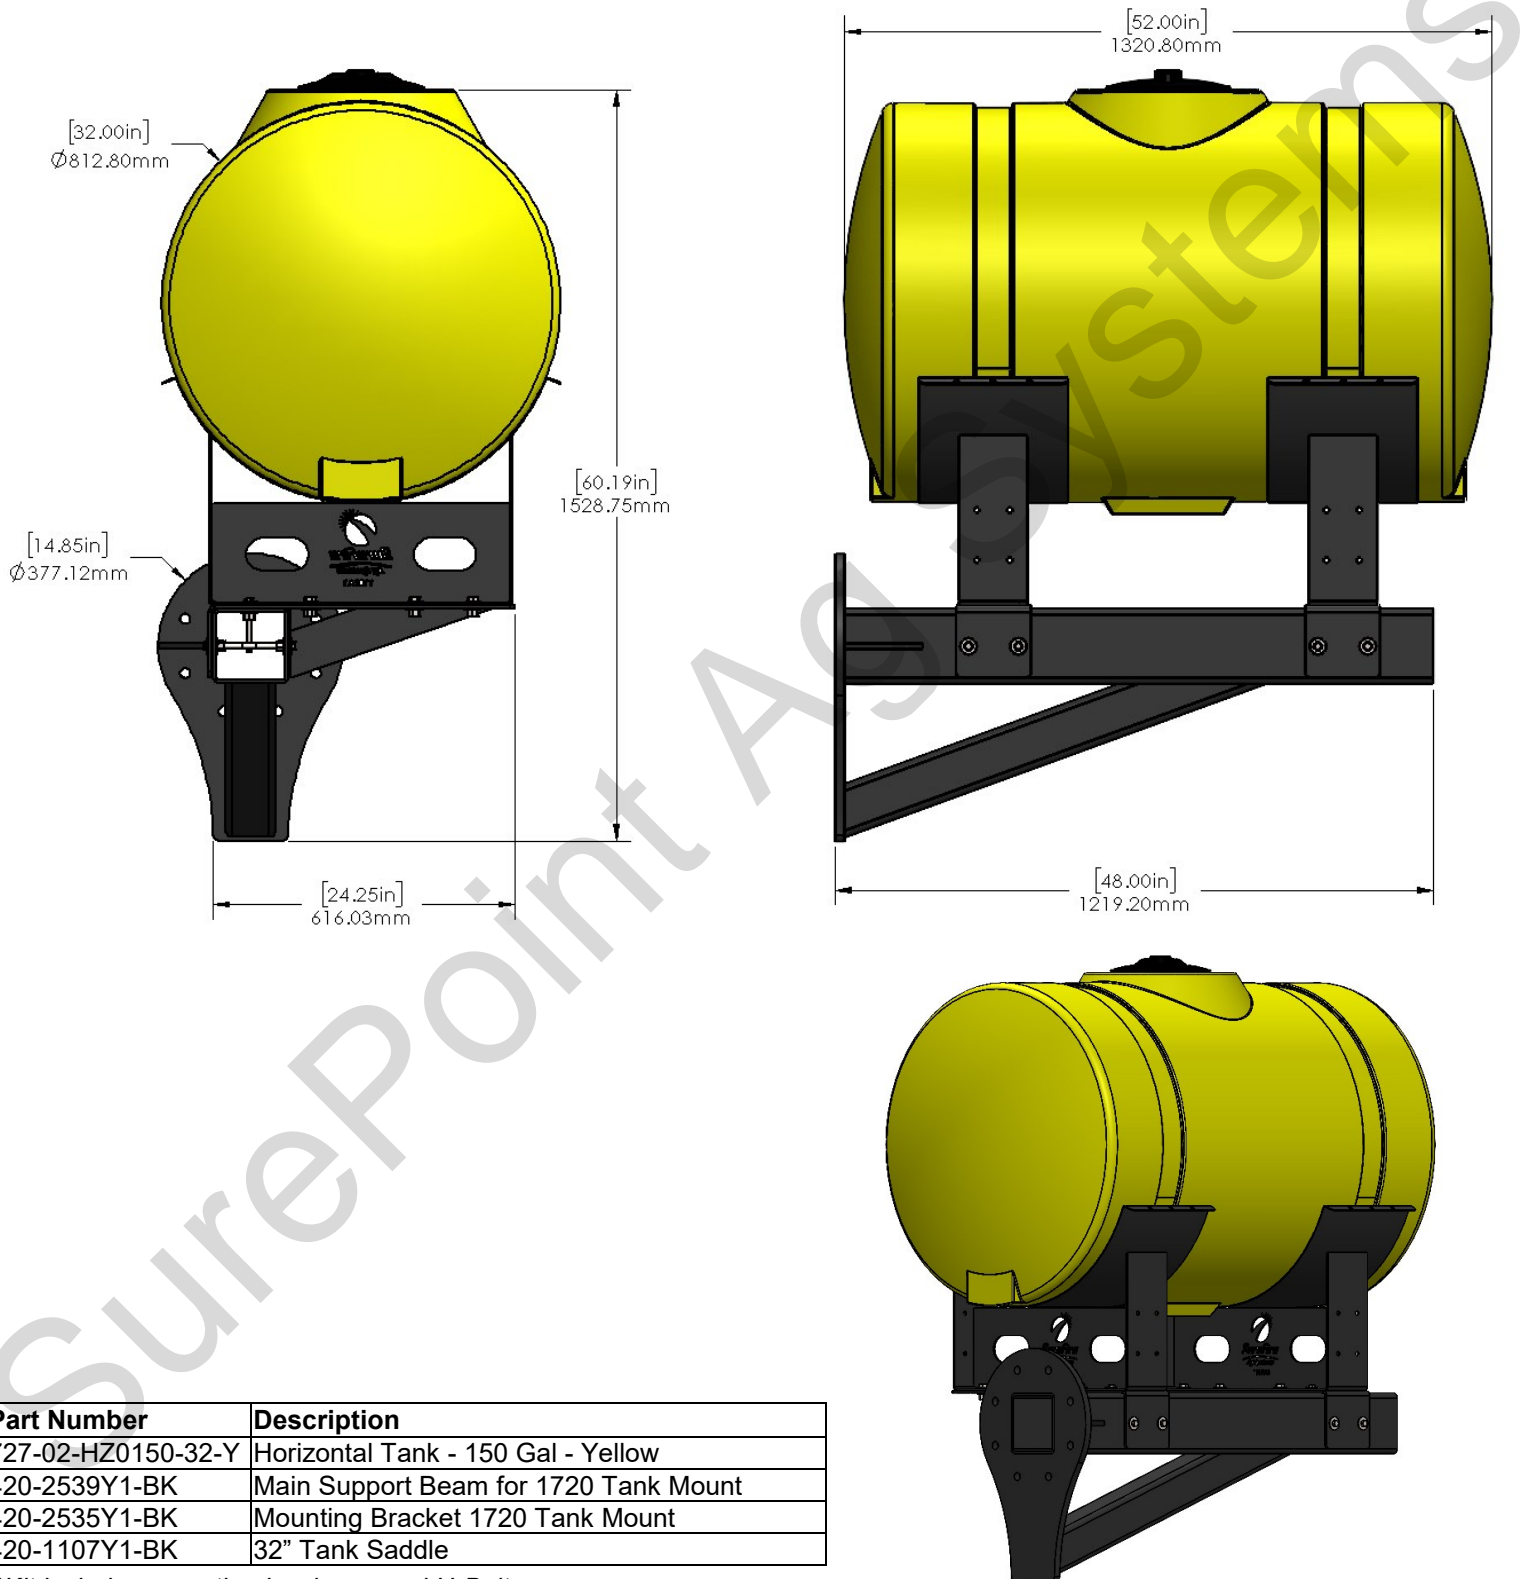

*Kit includes mounting hardware and U-Bolts

530-01-650500

John Deere 1720/1725 CCS

150 Gallon Tank Mount Kit

Instruction Sheet: 396-001810

Part Number	Description
727-02-HZ0150-32-Y	Horizontal Tank - 150 Gal - Yellow
420-2539Y1-BK	Main Support Beam for 1720 Tank Mount
420-2535Y1-BK	Mounting Bracket 1720 Tank Mount
420-1107Y1-BK	32" Tank Saddle