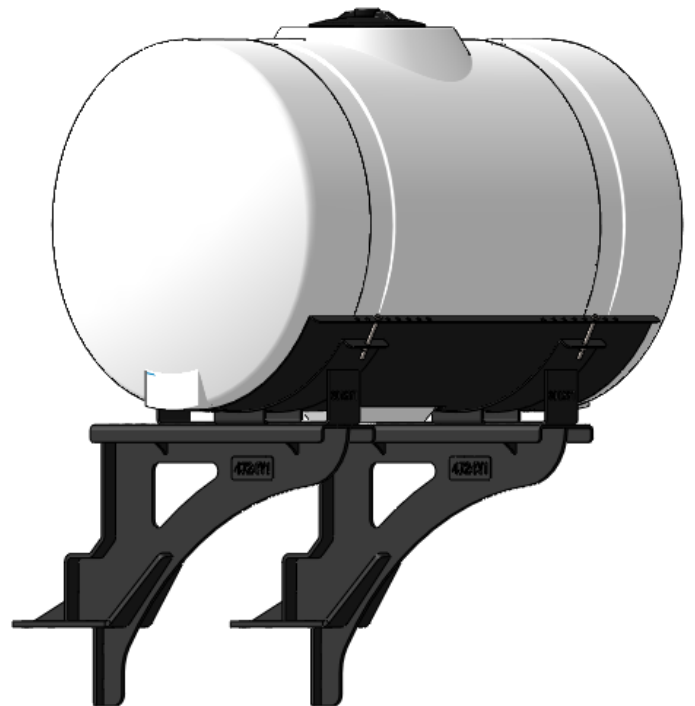

530-03-300150

Kinze 3600/3605 (12R/16R) Bulk Fill - Dual 150 Gal Round Wing Tank Kit

Instruction Sheet: 396-5035Y1

Part Number	Description
727-02-HZ0150-32-W	150 Gallon Round Tank
420-3012Y1-BK	32" Round Tank Saddle
420-3003Y1-BK	150 Gallon Round Tank Support Sheet
420-4724Y1-BK	Kinze Wing Mount Tank Bracket

*Kit includes mounting hardware and U-Bolts