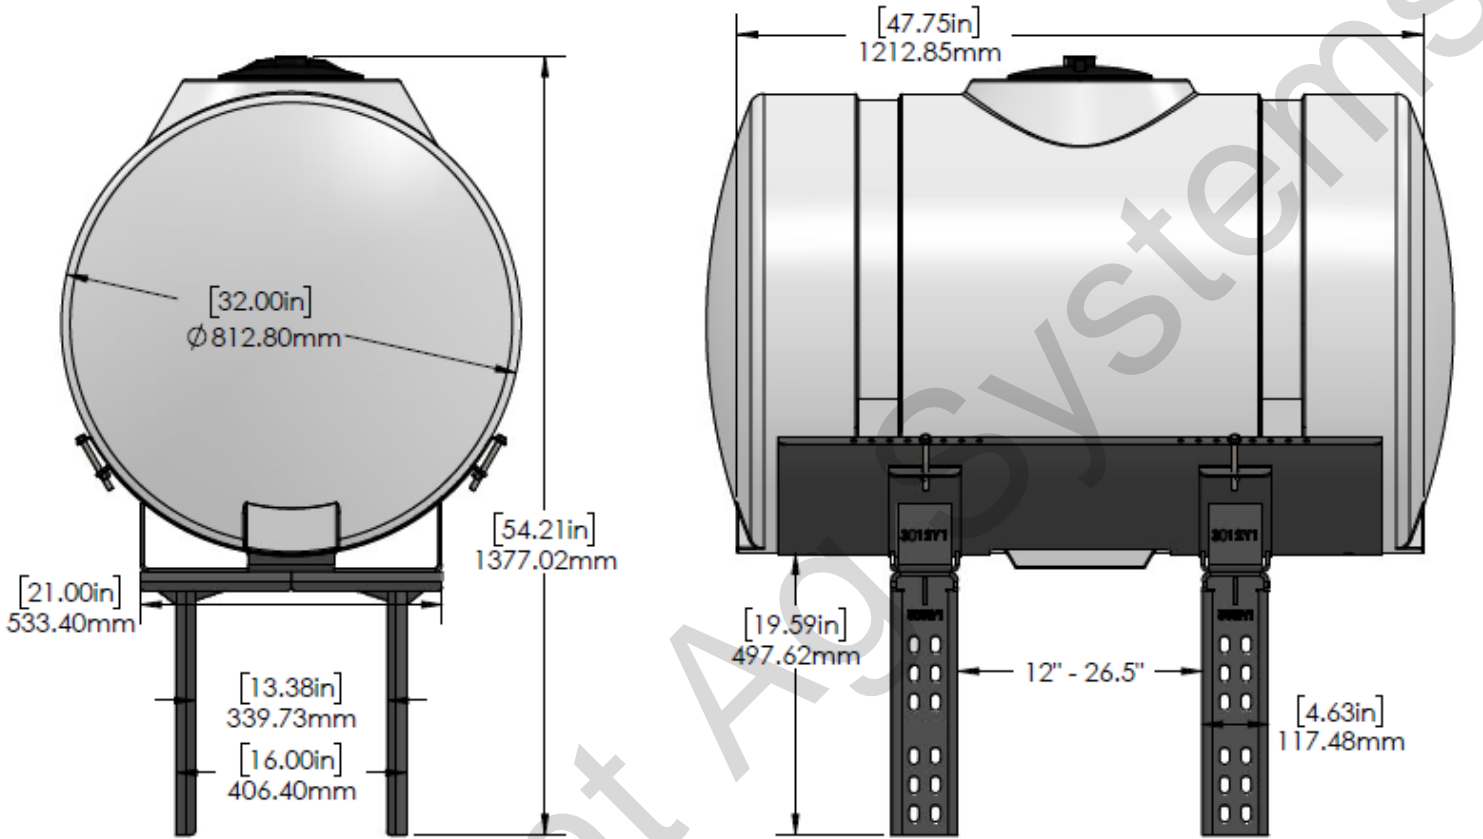

530-03-300300

Kinze 3600/3605 (16R) - Row Box Split Row Dual 150 Gallon Tanks - No Markers

Instruction Sheet: 396-5035Y1

Part Number	Description
727-02-HZ0150-32-W	150 Gal Horizontal Tank
420-3012Y1-BK	32" Tank Saddle
420-3003Y1-BK	150 Gal Round Tank Support Sheet
420-5551Y1-BK	Split H-Style Mounting Bracket

*Kit includes mounting hardware and U-Bolts