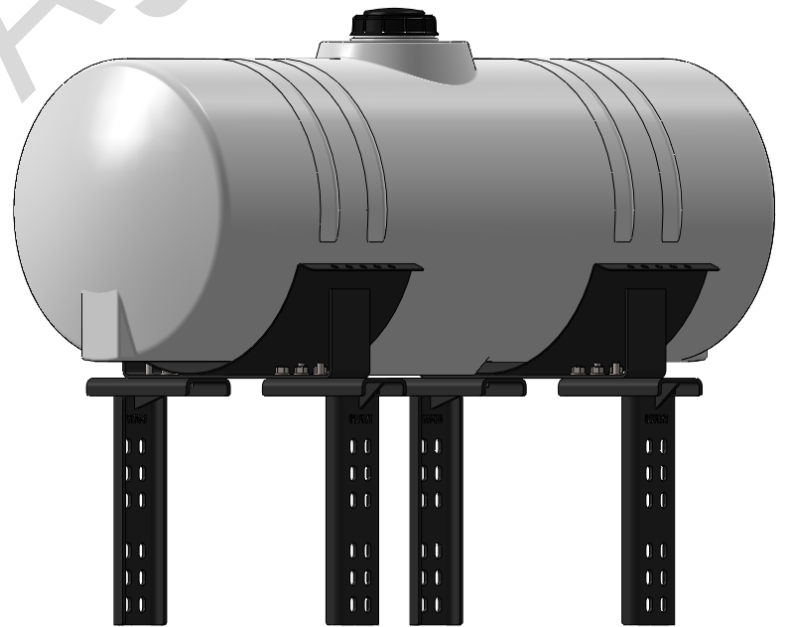

*Kit includes mounting hardware and U-Bolts

530-03-210400

Kinze 3000/3005 (6R/8R) Double Frame Dual 100 Gallon Tanks - Use With Markers

Instruction Sheet: 396-5568Y1

B
Kinze

Part Number	Description
727-02-HZ0100-23-W	100 Gal Horizontal Tank
420-2483Y1-BK	23" Tank Saddle
420-5551Y1-BK	Split H-Style Mounting Bracket