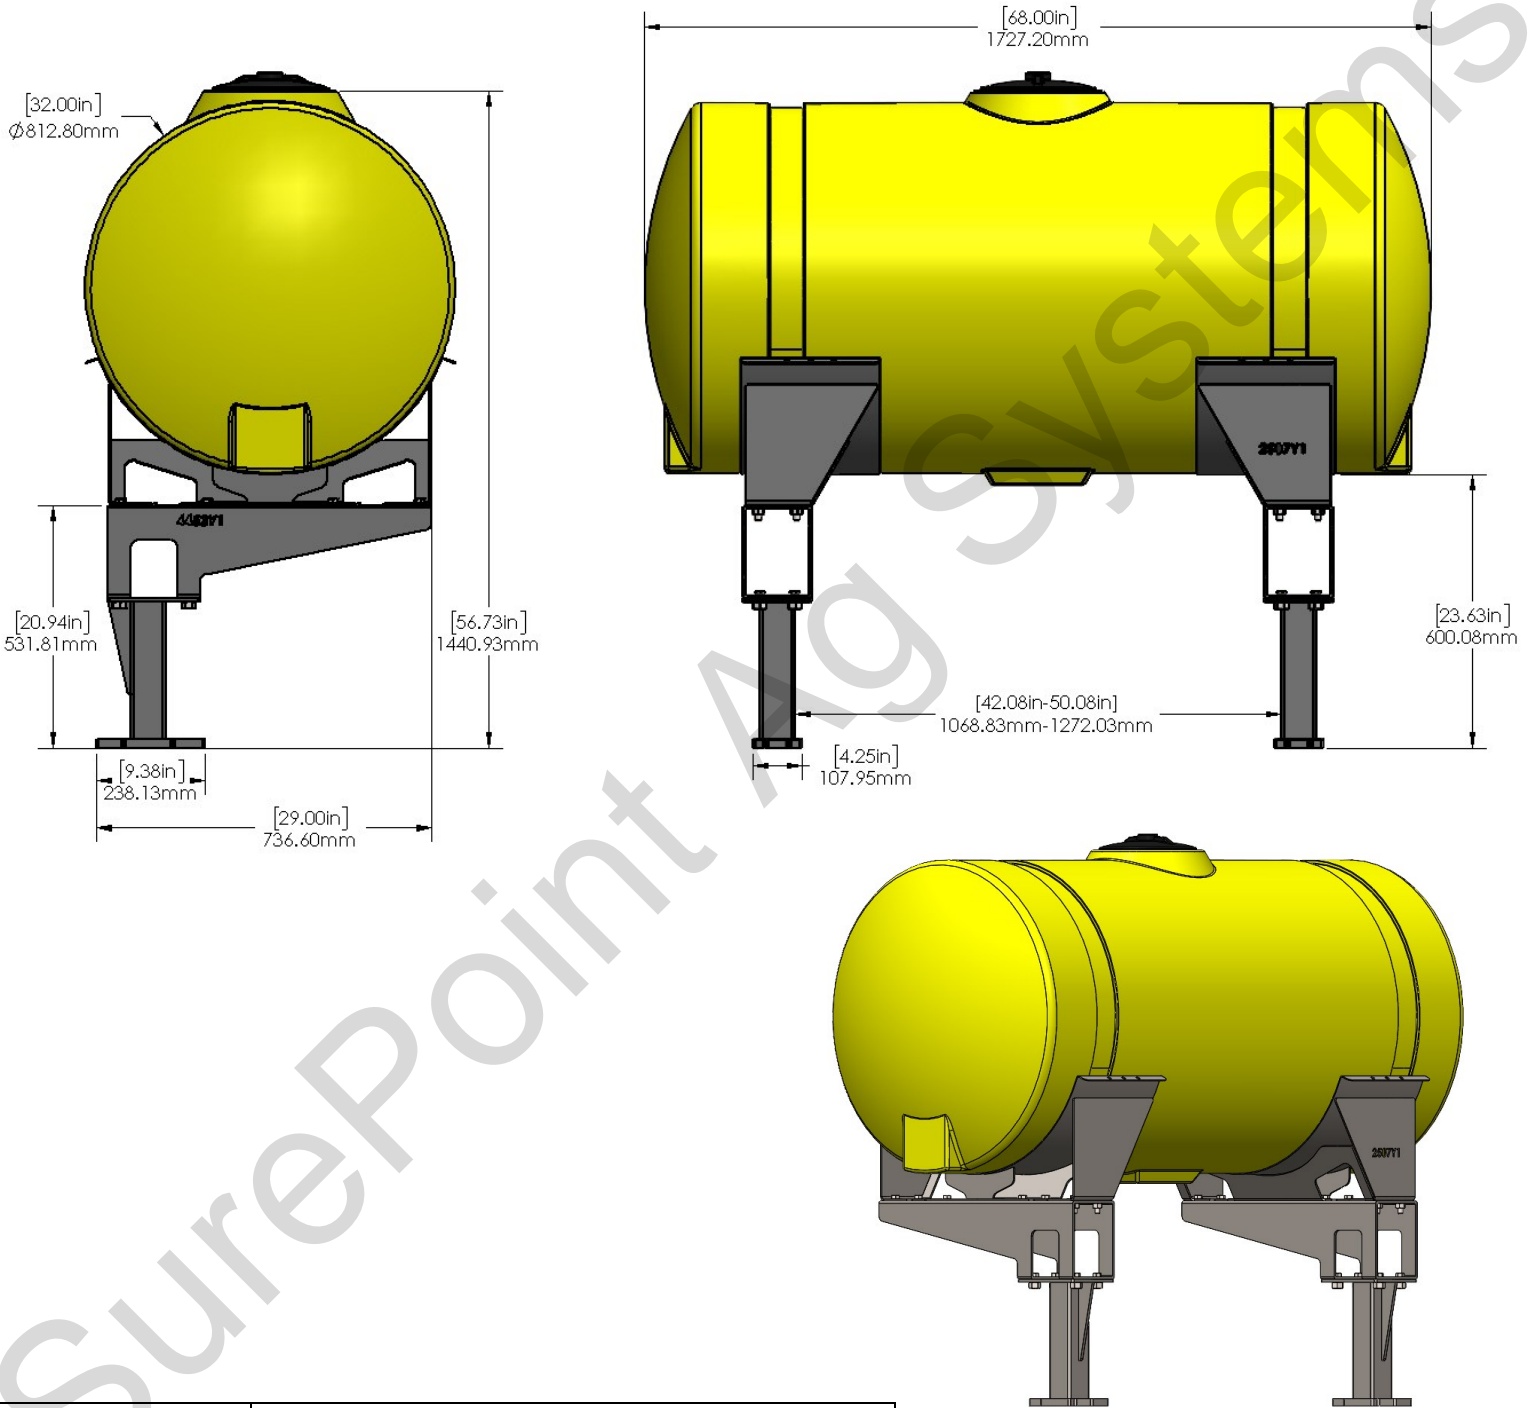

530-01-550750

John Deere 1770/1775 16R30 - 200 Gallon Round Wing Mounted Tank Kit

Instruction Sheet: 396-001840

Part Number	Description
727-02-HZ0200-32-Y	Horizontal Tank - 200 Gal - Yellow - 32" x 68"
420-2507Y1-BK	Tank Saddle Assembly for 32" tank - Black
420-4452Y1-BK	JD 1700/1775 16R - Wing Tank Base Mount Bracket
420-4453Y1-BK	JD 1700/1775 16R - Wing Tank Cradle Mount Bracket

*Kit includes mounting hardware and U-Bolts