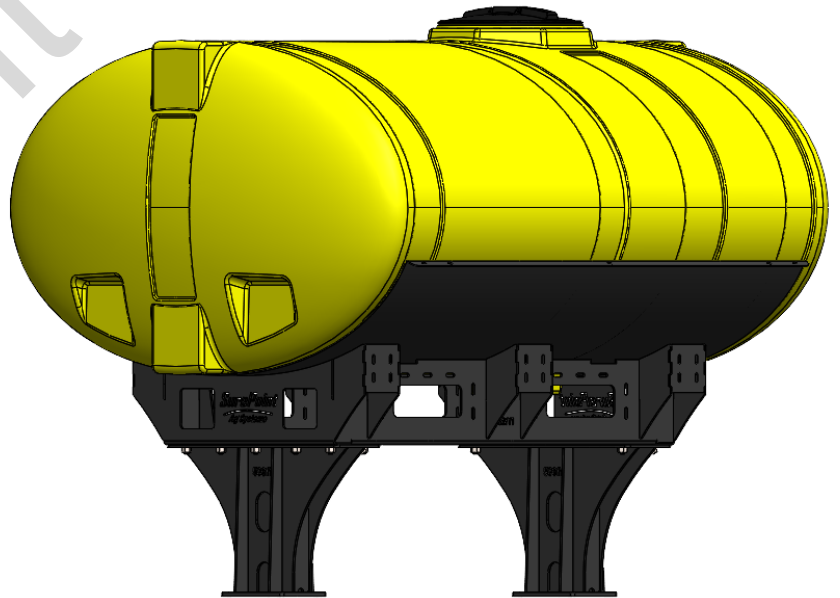

530-01-155600

John Deere 1770/1775 24R30 - 750 Gallon Elliptical Hitch Mount Tank Kit

Instruction Sheet: 396-001290

Part Number	Description
727-01-HE0750-69-CS-Y	Elliptical Tank - 750 Gal - Yellow
421-5321Y1-BK	600/750 Gallon Elliptical Tank Cradle
421-5331Y1-BK	18" Tank Pedestal

*Kit includes mounting hardware and U-Bolts