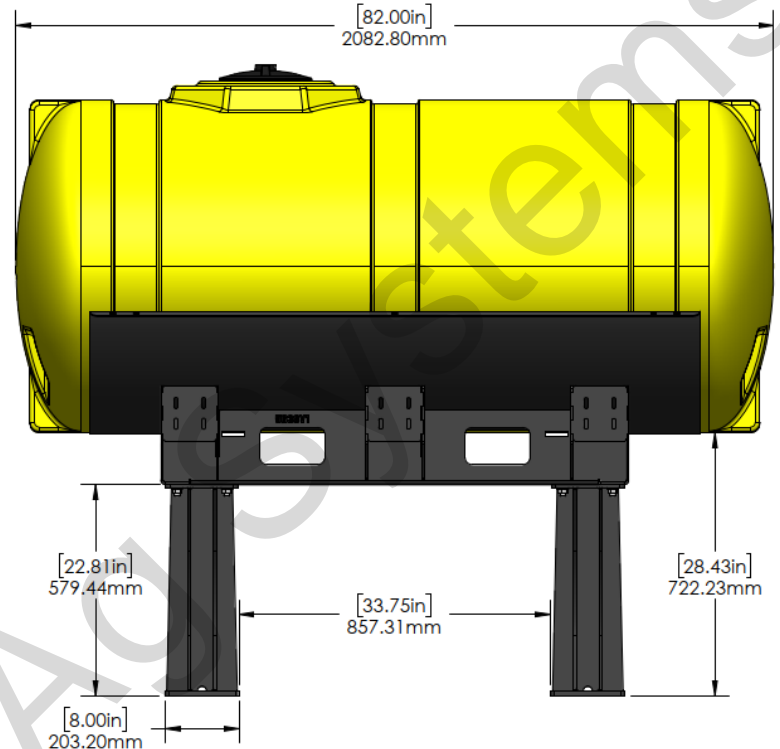

*Kit includes mounting hardware and U-Bolts

530-01-355400

John Deere 1790/1795 30' - 500 Gallon Elliptical Hitch Tank Kit (No Markers)

Instruction Sheet: 396-001400

Part Number	Description
727-01-HE0500-57-CS-Y	Elliptical Tank - 500 Gal - Yellow
421-5638Y1-BK	500 Gallon Elliptical Cradle, Black
421-5704Y1-BK	22" Tank Pedestal

*Kit includes mounting hardware and U-Bolts

530-01-355500

John Deere 1790/1795 40' - 400 Gallon Elliptical Hitch Mount Tank Kit

Instruction Sheet: 396-001400

Part Number	Description
727-01-HE0400-57-Y	Elliptical Tank - 400 Gal - Yellow
421-6571Y1-BK	20" Light Duty Pedestal
421-6516Y1-BK	400 Gallon Elliptical Tank Cradle

*Kit includes mounting hardware and U-Bolts

530-01-355700

John Deere 1790/1795 40' - 500 Gallon Elliptical Hitch Mount Tank Kit

Instruction Sheet: 396-001400

Part Number	Description
727-01-HE0500-57-CS-Y	Elliptical Tank - 500 Gal - Yellow
421-5638Y1-BK	500 Gallon Elliptical Cradle, Black
421-5704Y1-BK	22" Tank Pedestal