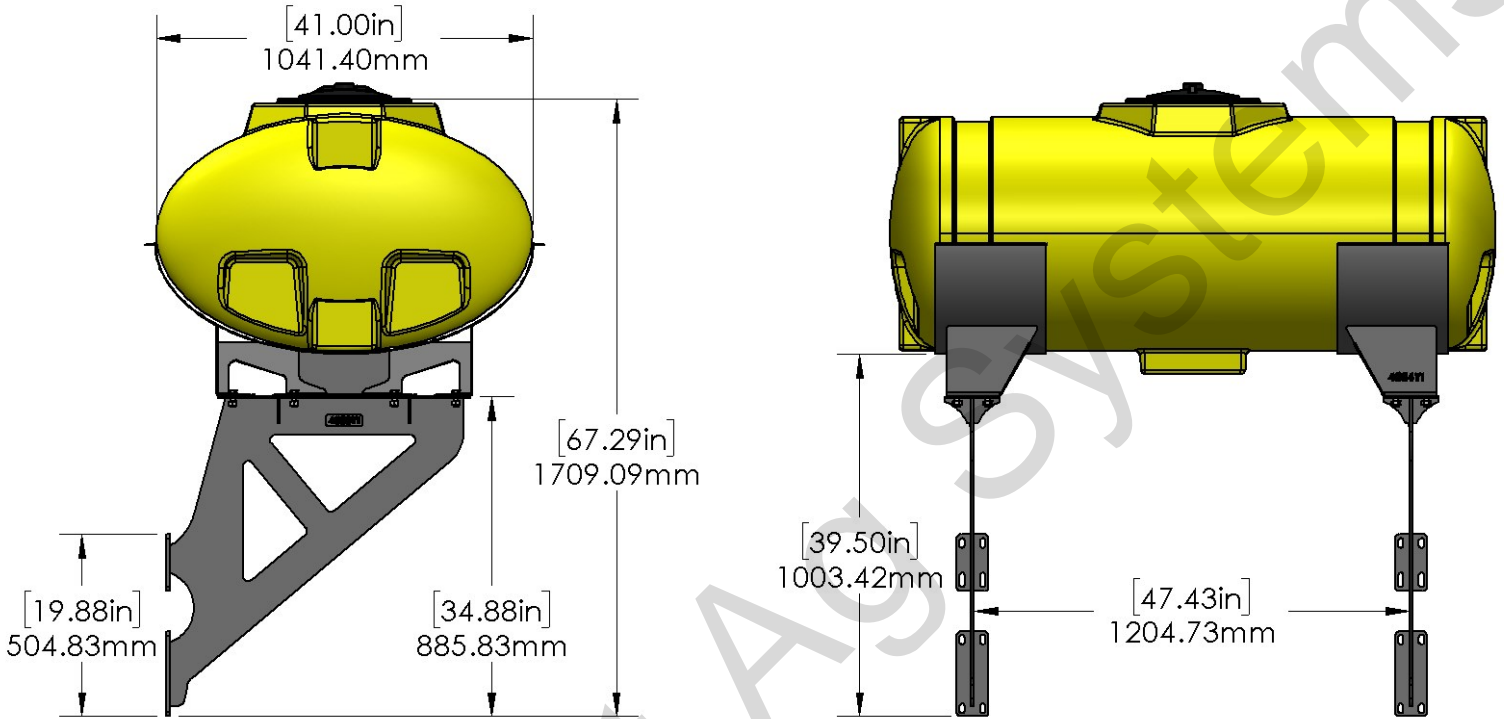

530-01-550625

John Deere 1775 24R30 Row Box - 200 Gallon Elliptical Wing Mounted Tank Kit (no markers)

Instruction Sheet: 396-4107Y1

Part Number	Description
727-01-HE0200-41-Y	Elliptical Tank - 200 Gal - Yellow
420-4694Y1-BK	200 Gallon Elliptical Tank Saddle
420-4600Y1-BK	24R Wing Tank - Row Box Tank Mount Bracket

*Kit includes mounting hardware and U-Bolts