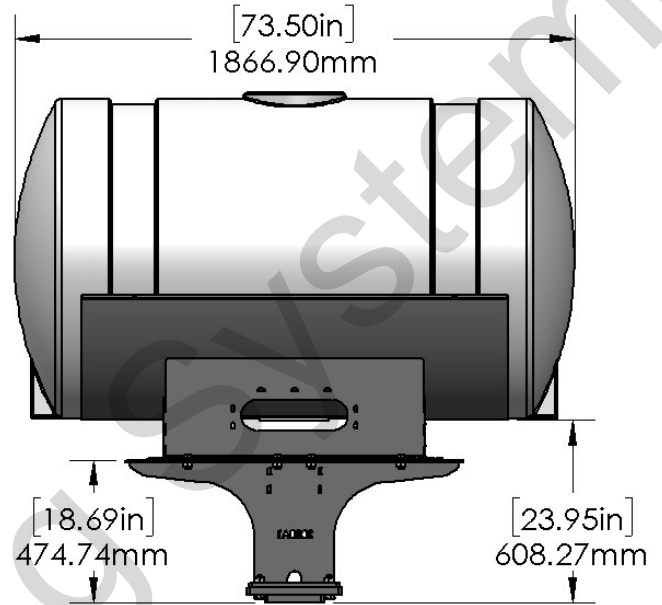

530-04-150500

Agco White 16R 9816 Hitch Mount Tank Kit - 400 Gallon Round

Instruction Sheet: 396-2806Y1

Part Number	Description
727-02-HZ0400-42-W	Horizontal Tank - 400 Gal - White 74" x 42"
451-2409Y1-BK	400 Gal Horiz Cradle - Black for Round Tank
421-2020A1-BK	16-3/4" - 300-500 Gallon Tank Pedestal

*Kit includes mounting hardware and U-Bolts