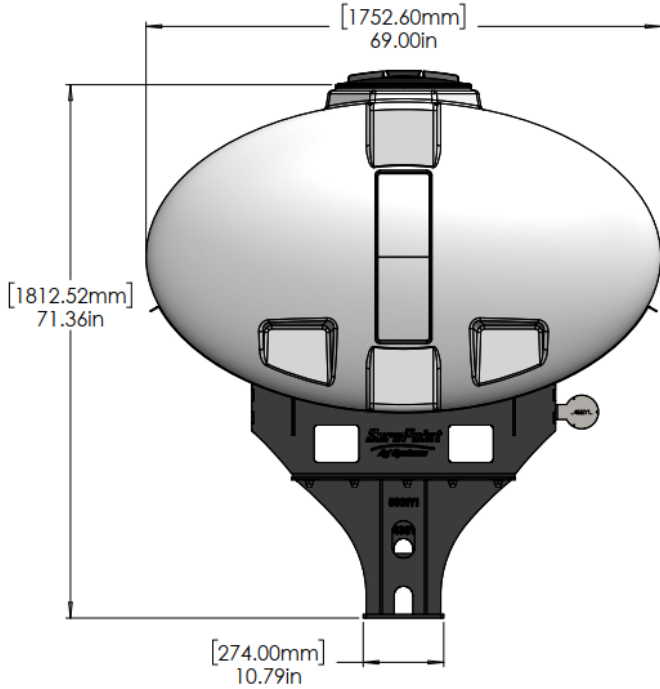

530-03-405275

Kinze 4700/4705 (24R/36R) Bulk Fill - Hitch Mount Tank - 750 Gallon Elliptical Instruction Sheet: 396-5041Y1

Part Number	Description
727-01-HE0750-69-CS-W	Elliptical Tank - 750 Gal - White - Center Sump
421-5321Y1-BK	600/750 Gallon Elliptical Tank Cradle
421-5331Y1-BK	18" Tank Pedestal
421-6439Y1-BK	Heavy Duty Tank Stand - 10-5/8" Tall

*Kit includes mounting hardware and U-Bolts