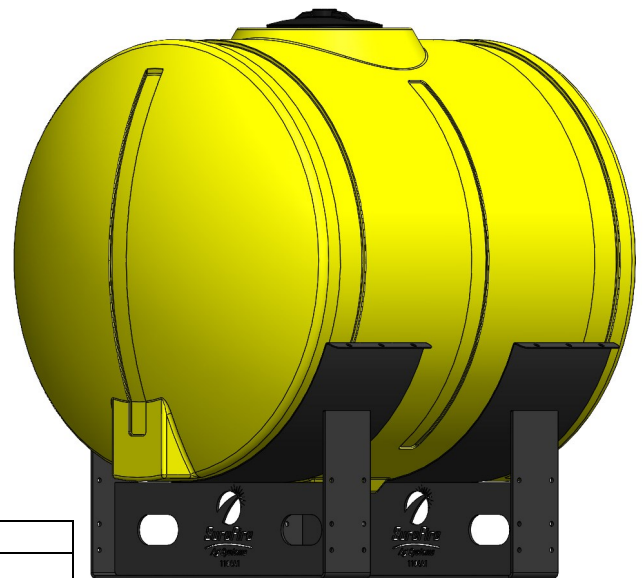

530-00-200250

Yellow 200 Gallon Tank Kit for 38" Tank/ Black Saddles

Instruction Sheet: 396-001610

Part Number	Description
727-02-HZ0200-38-Y	Horizontal Tank - 200 Gal - Yellow
420-1104A1-BK	38" Tank Saddle
525-2055	Tank Strap Kit

*Kit includes mounting hardware and U-Bolts