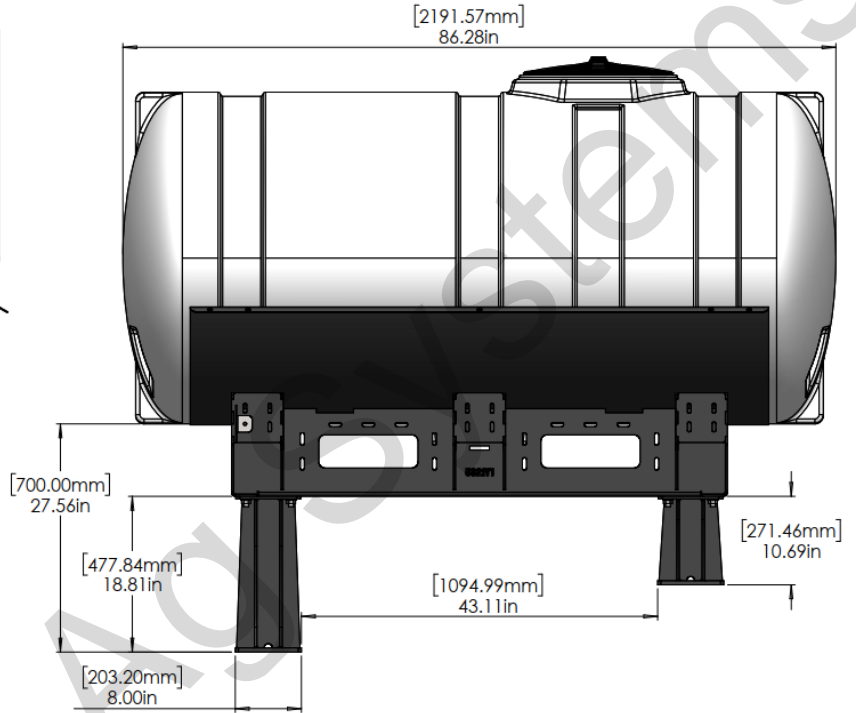

530-03-405260

Kinze 4700/4705 (24R/36R) Bulk Fill - Hitch Mount Tank - 600 Gallon Elliptical Instruction Sheet: 396-5041Y1

Part Number	Description
727-01-HE0600-64-CS-W	Elliptical Tank - 600 Gal - White - Center Sump
421-5321Y1-BK	600/750 Gallon Elliptical Tank Cradle
421-5331Y1-BK	18" Tank Pedestal
421-6439Y1-BK	Heavy Duty Tank Stand - 10-5/8" Tall

*Kit includes mounting hardware and U-Bolts