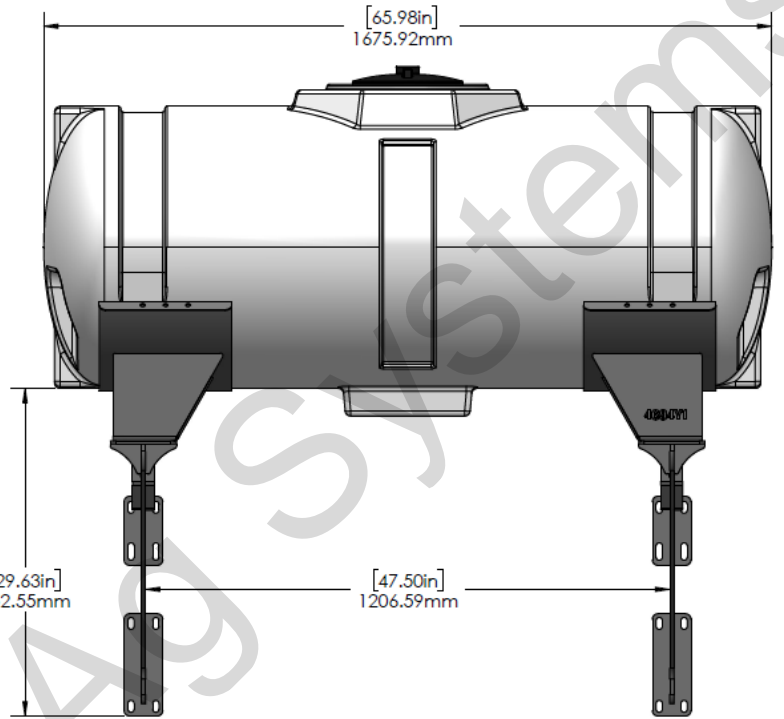

530-02-450050

Case iH 1255 24R30 Bulk Fill - 200 Gallon Wing Mounted Tank Kit Instruction Sheet: 396-4705Y1

Part Number	Description
727-01-HE0200-41-W	200 Gallon Elliptical Tank
420-4694Y1-BK	200 Gallon Elliptical Tank Saddle
420-4596Y1-BK	24R Wing Tank - Bulk Fill Tank Mounting Bracket

*Kit includes mounting hardware and U-Bolts