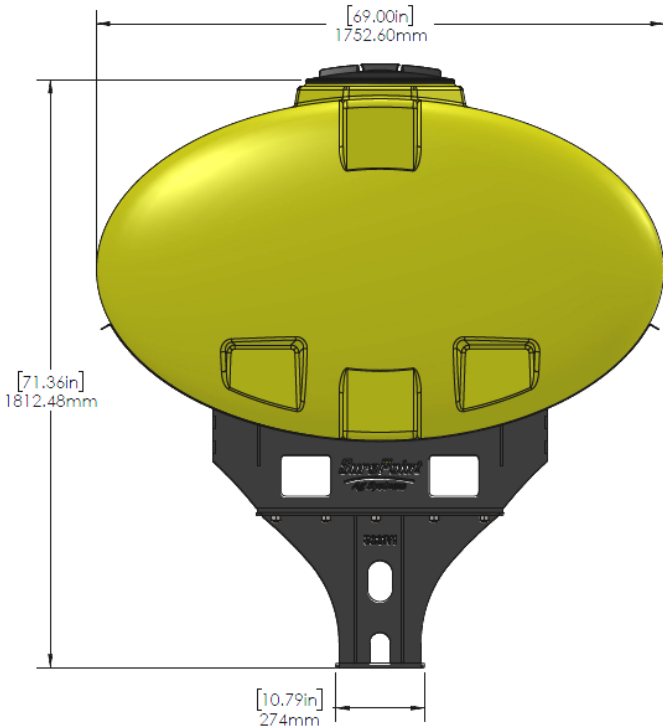

530-01-455575

John Deere DB60 - 750 Gallon Elliptical Hitch Mount Tank Kit

Instruction Sheet: 396-5146Y1

Part Number	Description
727-01-HE0750-69-CS-Y	Elliptical Tank - 750 Gal - Yellow
421-5321Y1-BK	600/750 Gallon Elliptical Tank Cradle
421-5331Y1-BK	18" Tank Pedestal

*Kit includes mounting hardware and U-Bolts