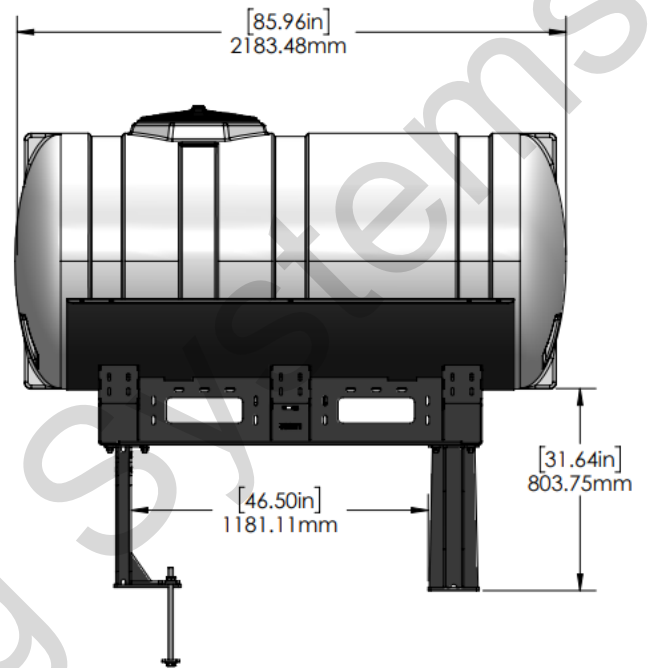

530-02-255700

Case IH 1250/1255 - 600 Gallon Elliptical Hitch Mounted Tank Kit (16R / 24R)

Instruction Sheet: 396-2652Y1