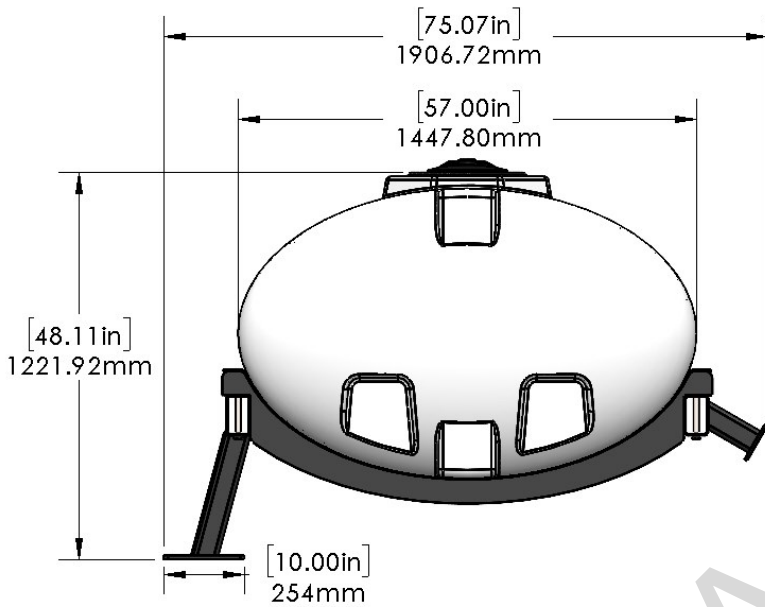

530-02-400400

Case iH 2150 - 400 Gallon Elliptical Tank Kit (16R30/24R30 Bulk Fill)

Instruction Sheet: 396-3848Y1

Part Number	Description
727-01-HE0400-57-W	Elliptical Tank - 400 Gal - White
420-3806Y1-BK	Case 2150 Saddle
420-3801Y1-BK	Case 2150 Front Tank Mount Pedestal

*Kit includes mounting hardware and U-Bolts