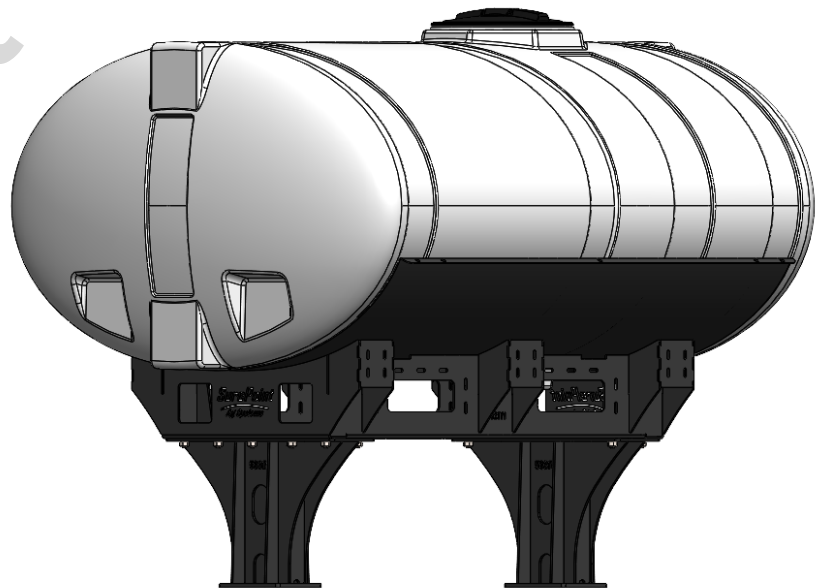

530-03-455175

Kinze 4900/4905 (16R) Hitch Mount Tank - 750 Gal Elliptical - No Markers

Instruction Sheet: 396-4864Y1

Part Number	Description
727-01-HE0750-69-CS-W	Elliptical Tank - 750 Gal - White
421-5321Y1-BK	600/750 Gallon Elliptical Tank Cradle
421-5331Y1-BK	18" Tank Pedestal

*Kit includes mounting hardware and U-Bolts