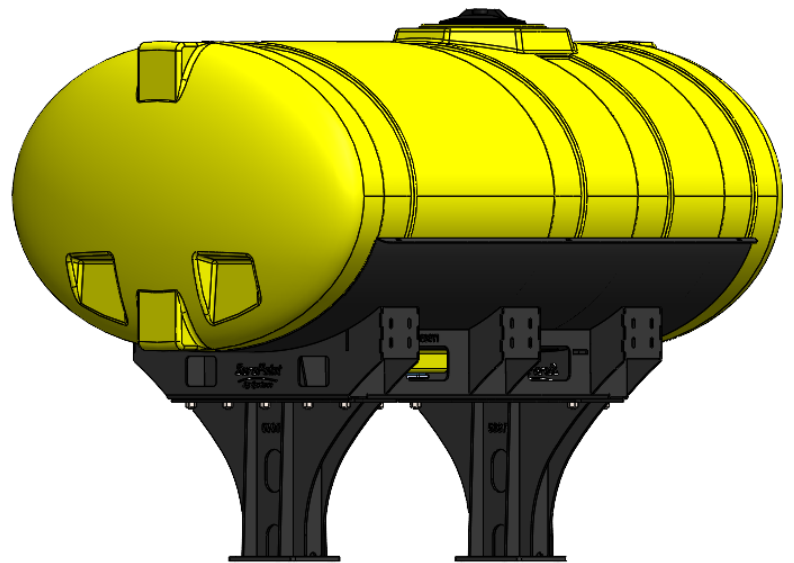

530-01-455850

John Deere DB90 - 500 Gallon Elliptical Hitch Mount Tank Kit

Instruction Sheet: 396-5150Y1

Part Number	Description
727-01-HE0500-57-CS-Y	Elliptical Tank - 500 Gal - Yellow
421-5321Y1-BK	600/750 Gallon Elliptical Tank Cradle
421-5331Y1-BK	18" Tank Pedestal

*Kit includes mounting hardware and U-Bolts