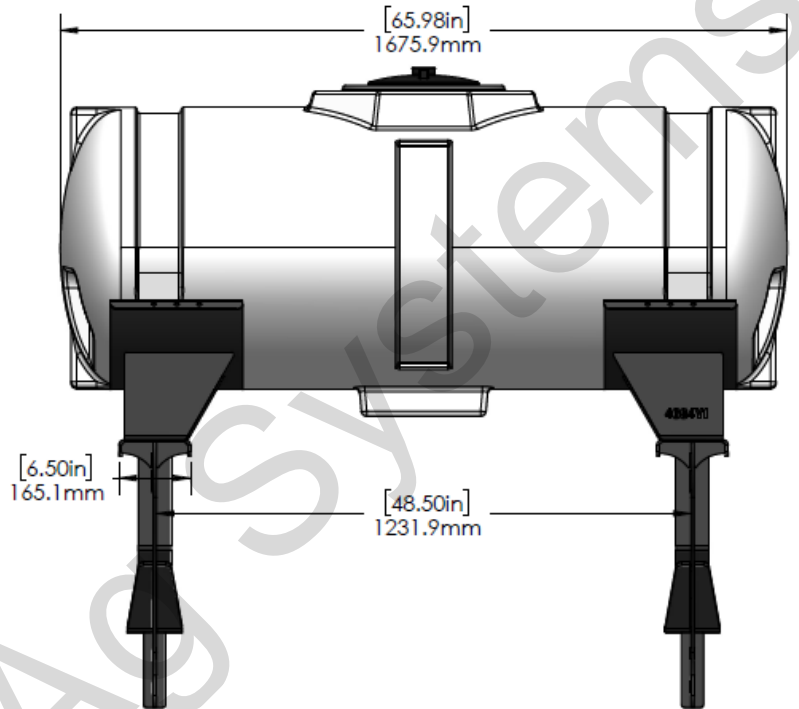

*Kit includes mounting hardware and U-Bolts

530-03-300210

Kinze 3600/3605 (12R/16R) Bulk Fill - Dual 200 Gal Elliptical Wing Tank Kits

Instruction Sheet: 396-5035Y1

B

Kinze

Part Number	Description
727-01-HE0200-41-W	200 Gallon Elliptical Tank
420-4694Y1-BK	200 Gal Elliptical Saddle
420-4724Y1-BK	Kinze Wing Mount Tank Bracket