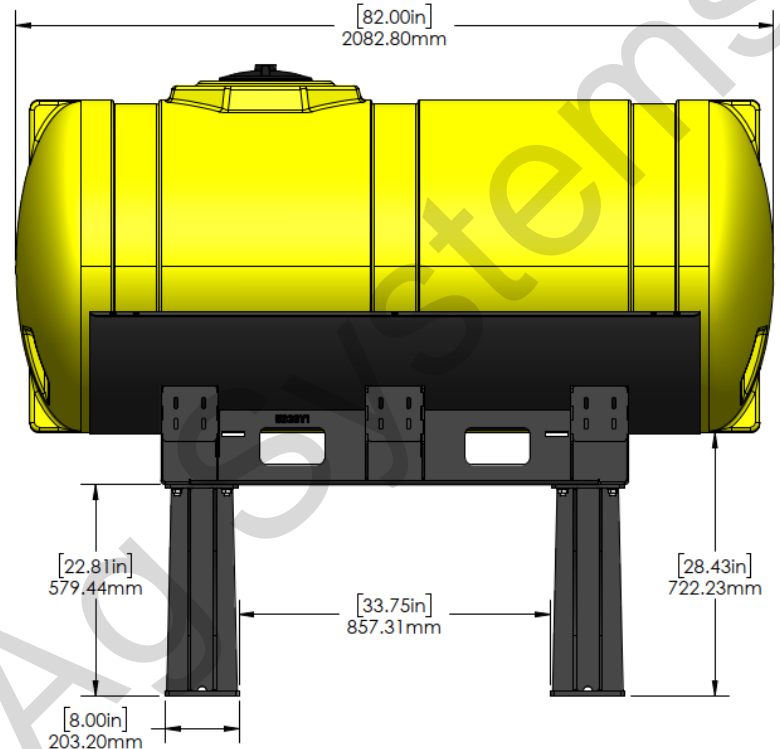

*Kit includes mounting hardware and U-Bolts

530-01-025200

200 Gal Tank, Bracket, and Hardware for John Deere Applications

Part Number	Description
727-02-HZ0200-32-Y	Horizontal Tank - 200 Gal - Yellow - 32" X 68"
420-3032Y1-BK	Offset Bar Mount Saddle for 32" Tank
420-3002Y1-BK	200 Gallon Round Cradle

*Kit includes mounting hardware and U-Bolts

530-01-025305

300 Gal Tank, Cradle, & Hardware for John Deere Hitch Applications

Part Number	Description
727-01-HE0300-48-Y	Elliptical Tank - 300 Gallon - Yellow
421-6566Y1-BK	300 Gallon Elliptical Cradle
421-6571Y1-BK	Light Duty Tank Pedestal

*Kit includes mounting hardware and U-Bolts

530-01-155500

John Deere 1770/1775 24R30 - 500 Gallon Elliptical Hitch Mount Tank Kit

Instruction Sheet: 396-001290

Part Number	Description
727-01-HE0500-57-CS-Y	Elliptical Tank - 500 Gal - Yellow
421-5638Y1-BK	500 Gallon Elliptical Cradle, Black
421-5704Y1-BK	22" Tank Pedestal