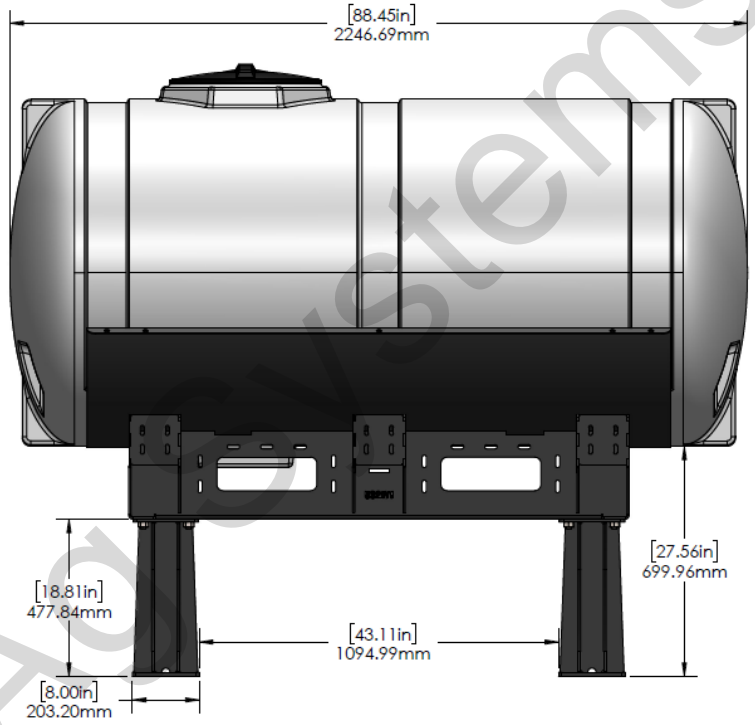

530-03-455275

Kinze 4900/4905 (24R) Hitch Mount Tank - 750 Gal Elliptical

Instruction Sheet: 396-5039Y1

Part Number	Description
727-01-HE0750-69-CS-W	Elliptical Tank - 750 Gal - White
421-5321Y1-BK	600/750 Gallon Elliptical Tank Cradle
421-5331Y1-BK	18" Tank Pedestal

*Kit includes mounting hardware and U-Bolts