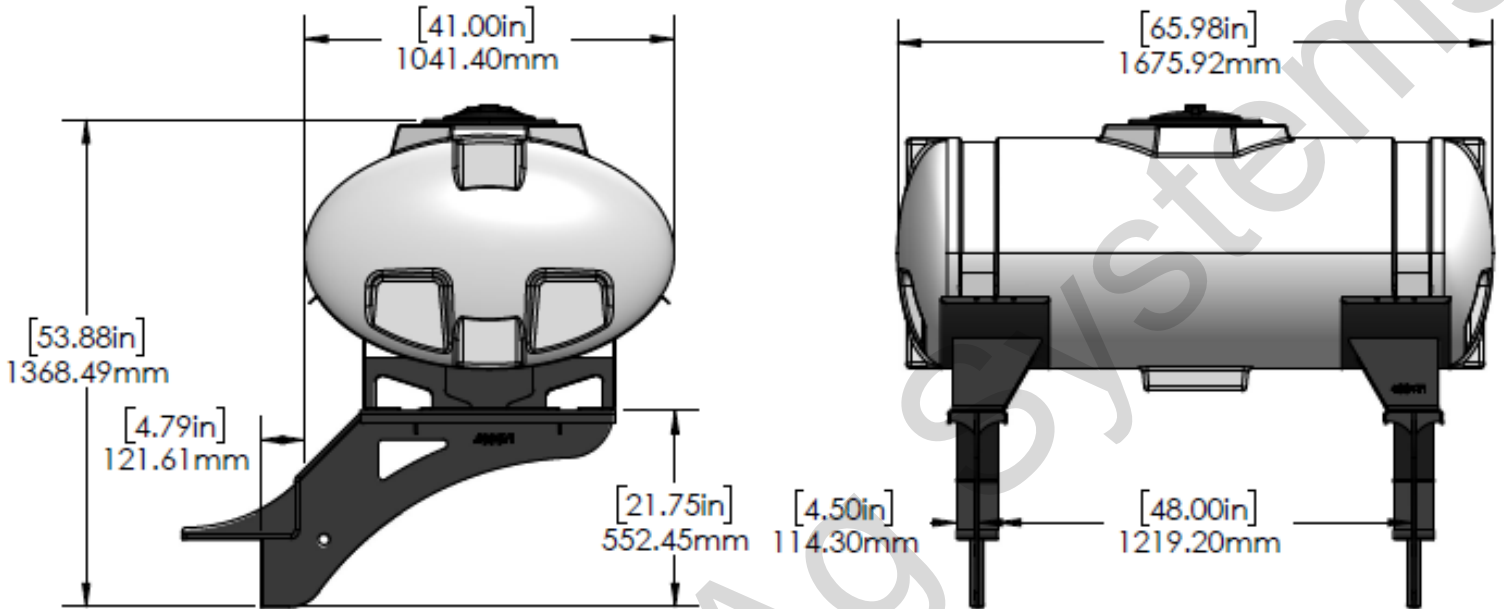

530-03-425000

Kinze 4900/4905 (16R) Bulk Fill - Wing Mounted Tanks - Dual 200 Gal Elliptical Instruction Sheet: 396-5038Y1

Part Number	Description
727-01-HE0200-41-W	200 Gallon Elliptical Tank
420-4694Y1-BK	200 Gallon Elliptical Tank Saddle
435-4966Y1-BK	Kinze 16 Row 200 Gal Wing Tank Pedestal

*Kit includes mounting hardware and U-Bolts