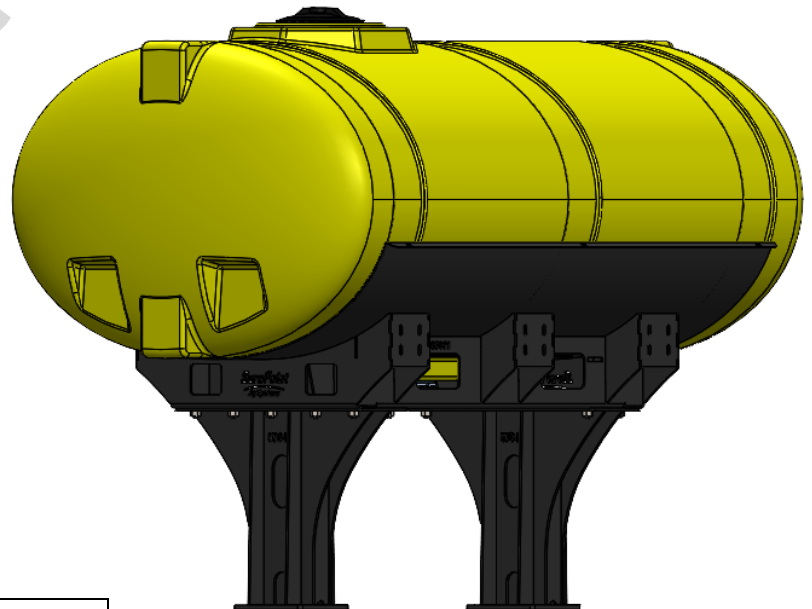

*Kit includes mounting hardware and U-Bolts

530-01-355400

John Deere 1790/1795 30' - 500 Gallon Elliptical Hitch Tank Kit (No Markers)

Instruction Sheet: 396-001400

Part Number	Description
727-01-HE0500-57-CS-Y	Elliptical Tank - 500 Gal - Yellow
421-5638Y1-BK	500 Gallon Elliptical Cradle, Black
421-5704Y1-BK	22" Tank Pedestal

*Kit includes mounting hardware and U-Bolts

530-01-355500

John Deere 1790/1795 40' - 400 Gallon Elliptical Hitch Mount Tank Kit

Instruction Sheet: 396-001400

Part Number	Description
727-01-HE0400-57-Y	Elliptical Tank - 400 Gal - Yellow
421-6571Y1-BK	20" Light Duty Pedestal
421-6516Y1-BK	400 Gallon Elliptical Tank Cradle

*Kit includes mounting hardware and U-Bolts

530-01-355700

John Deere 1790/1795 40' - 500 Gallon Elliptical Hitch Mount Tank Kit

Instruction Sheet: 396-001400

Part Number	Description
727-01-HE0500-57-CS-Y	Elliptical Tank - 500 Gal - Yellow
421-5638Y1-BK	500 Gallon Elliptical Cradle, Black
421-5704Y1-BK	22" Tank Pedestal