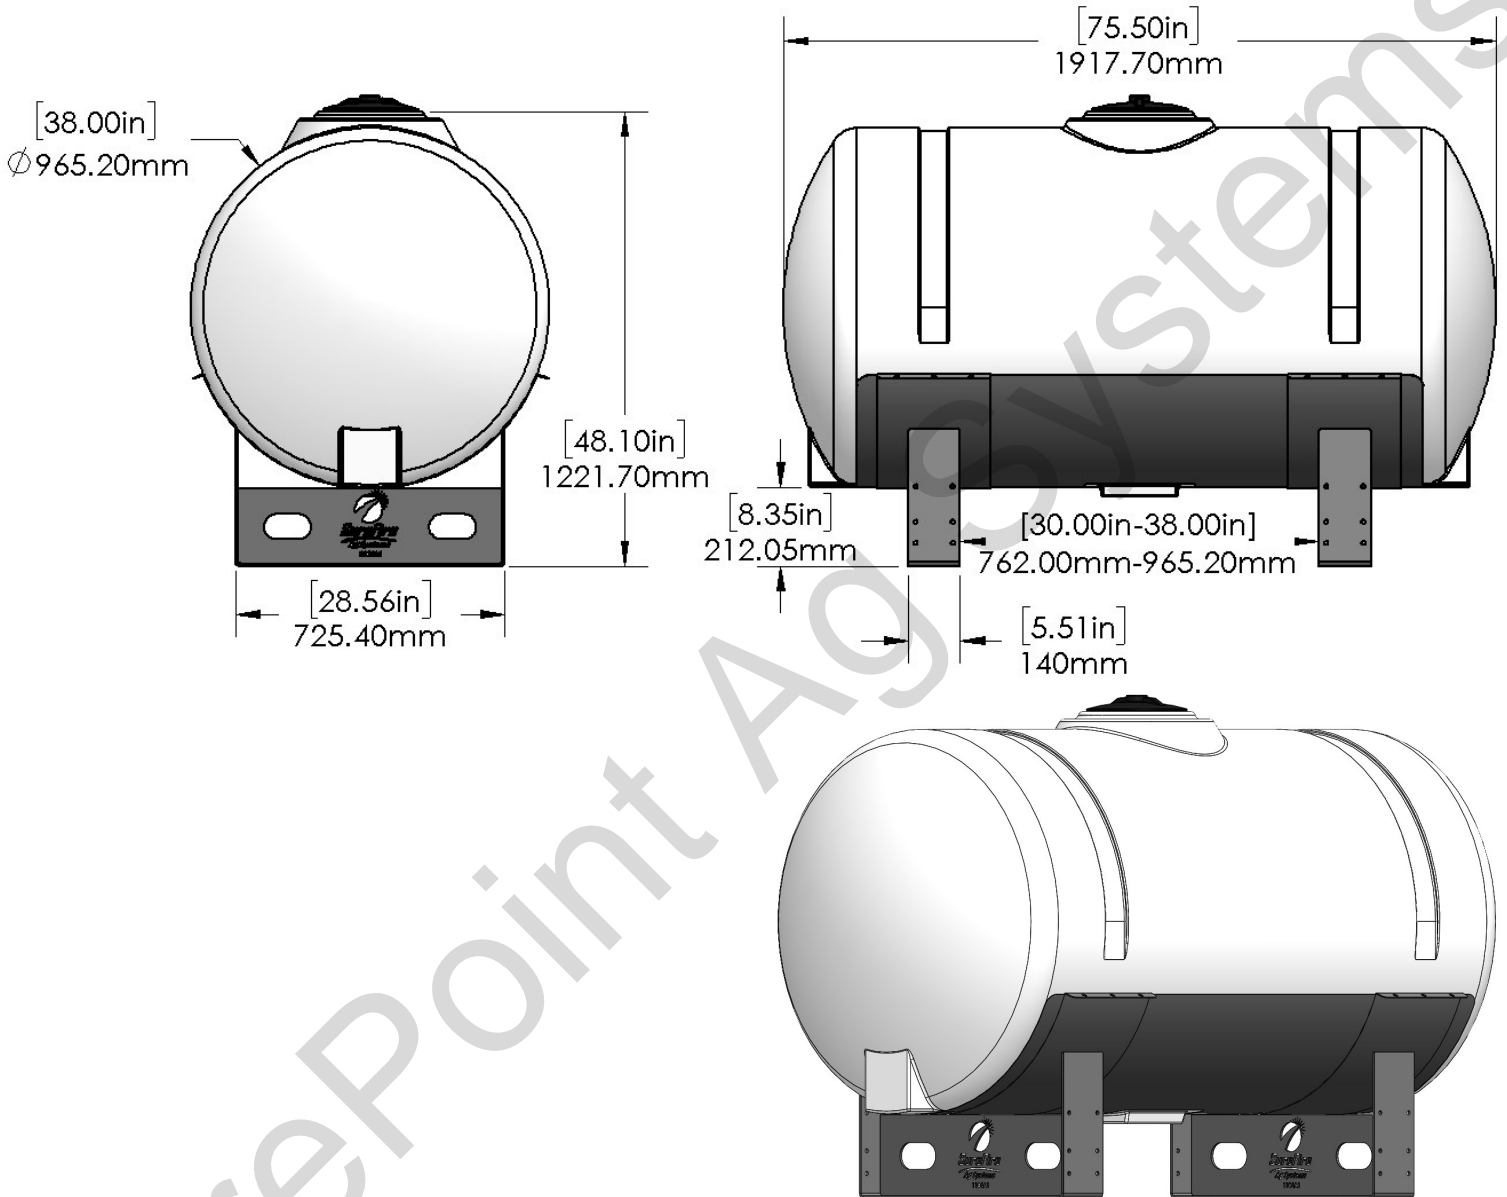

530-00-300100

White 300 Gallon Tank Kit for 38" Tank/ Black Saddles

Instruction Sheet: 396-001610

Part Number	Description
727-02-HZ0300-38-W	Horizontal Tank - 300 Gal - White
420-1104A1-BK	38" Tank Saddle
420-1106A1-BK	38" 300 Gal Support Sheet

*Kit includes mounting hardware and U-Bolts