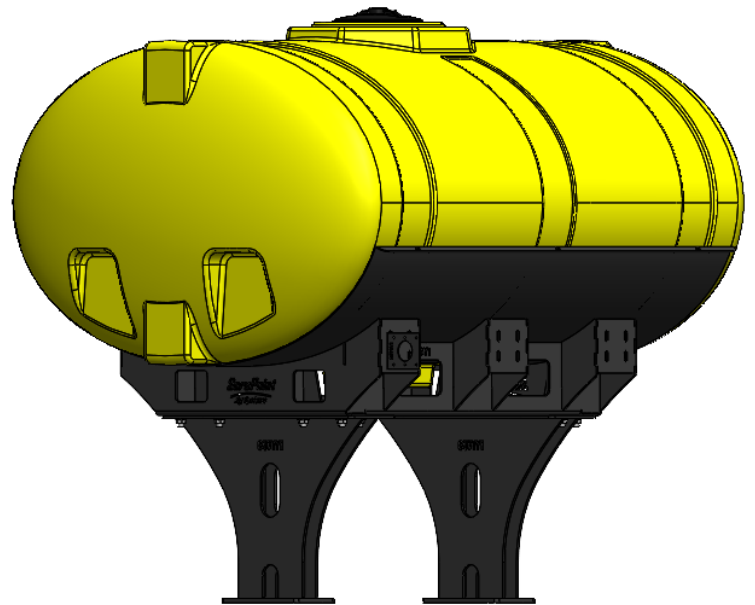

*Kit includes mounting hardware and U-Bolts

530-01-155600

John Deere 1770/1775 24R30 - 750 Gallon Elliptical Hitch Mount Tank Kit

Instruction Sheet: 396-001290

Part Number	Description
727-01-HE0750-69-CS-Y	Elliptical Tank - 750 Gal - Yellow
421-5321Y1-BK	600/750 Gallon Elliptical Tank Cradle
421-5331Y1-BK	18" Tank Pedestal

*Kit includes mounting hardware and U-Bolts

530-01-255400

John Deere 1770/1775 16R30 - 400 Gallon Elliptical Hitch Mount Tank Kit

Instruction Sheet: 396-001310

Part Number	Description
727-01-HE0400-57-Y	Elliptical Tank - 400 Gal - Yellow
421-6571Y1-BK	20" Light Duty Tank Pedestal
421-6516Y1-BK	400 Gallon Elliptical Tank Cradle