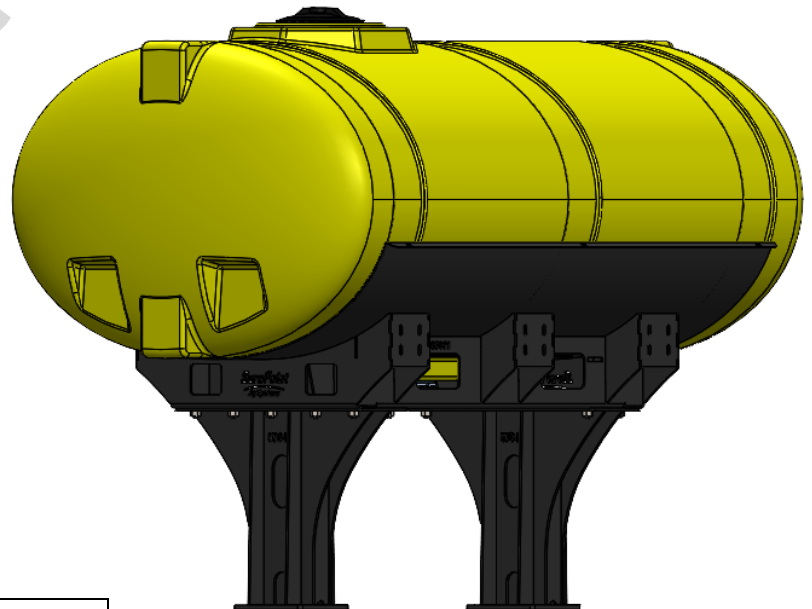

Universal Tank Brackets

Kit Description	Kit Number
Yellow 150 Gallon Round (32"Ø) Universal Tank Kit with Black Cradle	530-00-100100
Yellow 150 Gallon Elliptical Universal Tank Kit with Black Saddles	530-00-100150
Yellow 200 Gallon Round (38"Ø) Universal Tank Kit with Black Cradle	530-00-100200
White 150 Gallon Tank Kit for 32" Tank/ Black Saddles	530-00-150100
Yellow 150 Gallon Tank Kit for 32" Tank/ Black Saddles	530-00-150200
White 200 Gallon Tank Kit for 32" Tank/ Black Saddles	530-00-200100
White 200 Gallon Tank Kit for 38" Tank/ Black Saddles	530-00-200150
Yellow 200 Gallon Tank Kit for 32" Tank/ Black Saddles	530-00-200200
Yellow 200 Gallon Tank Kit for 38" Tank/ Black Saddles	530-00-200250
White 300 Gallon Tank Kit for 38" Tank/ Black Saddles	530-00-300100
Yellow 300 Gallon Tank Kit for 38" Tank/ Black Saddles	530-00-300200
White 400 Gallon Elliptical Universal Hitch Mount Tank Kit	530-00-400100
White 500 Gallon Elliptical Universal Hitch Mount Tank Kit	530-00-500100
White 600 Gallon Elliptical Universal Hitch Mount Tank Kit	530-00-600100
White 750 Gallon Elliptical Universal Hitch Mount Tank Kit	530-00-750100

*Kit includes mounting hardware and U-Bolts

530-01-255400

John Deere 1770/1775 16R30 - 400 Gallon Elliptical Hitch Mount Tank Kit

Instruction Sheet: 396-001310

Part Number	Description
727-01-HE0400-57-Y	Elliptical Tank - 400 Gal - Yellow
421-6571Y1-BK	20" Light Duty Tank Pedestal
421-6516Y1-BK	400 Gallon Elliptical Tank Cradle

*Kit includes mounting hardware and U-Bolts

530-01-255500

John Deere 1770/1775 16R30 - 500 Gallon Elliptical Hitch Mount Tank Kit

Instruction Sheet: 396-001310

Part Number	Description
727-01-HE0500-57-CS-Y	Elliptical Tank - 500 Gal - Yellow
421-5638Y1-BK	500 Gallon Elliptical Cradle, Black
421-5704Y1-BK	22" Tank Pedestal