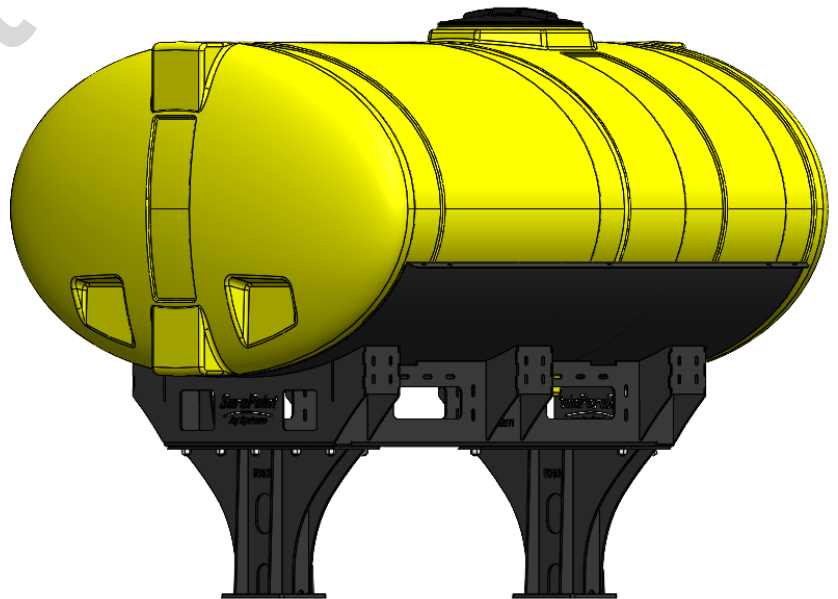

530-01-455575

John Deere DB60 - 750 Gallon Elliptical Hitch Mount Tank Kit

Instruction Sheet: 396-5146Y1

Part Number	Description
727-01-HE0750-69-CS-Y	Elliptical Tank - 750 Gal - Yellow
421-5321Y1-BK	600/750 Gallon Elliptical Tank Cradle
421-5331Y1-BK	18" Tank Pedestal

*Kit includes mounting hardware and U-Bolts