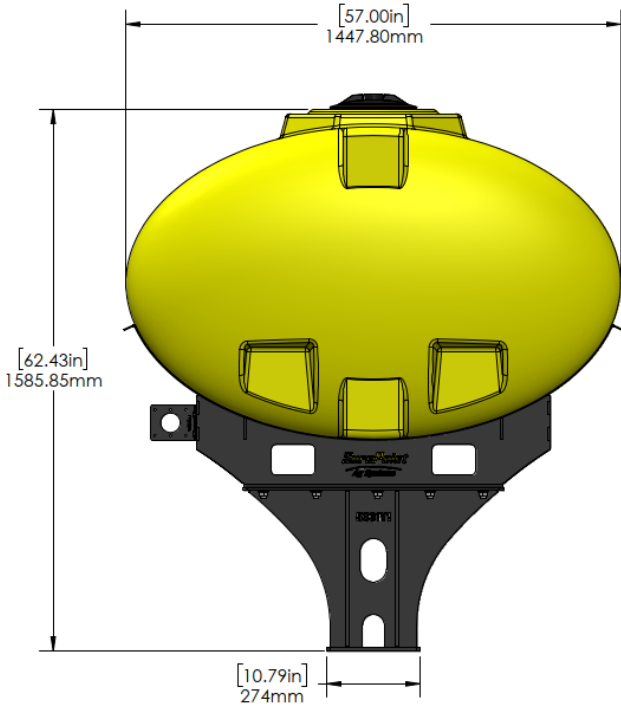

530-01-255850

John Deere 1770/1775 12R30 - 500 Gallon Elliptical Hitch Mount Tank Kit

Instruction Sheet: 396-001390

Part Number	Description
727-01-HE0600-64-CS-Y	Elliptical Tank - 600 Gal - Yellow
421-5321Y1-BK	600/750 Gallon Elliptical Tank Cradle
421-5331Y1-BK	18" Tank Pedestal

*Kit includes mounting hardware and U-Bolts