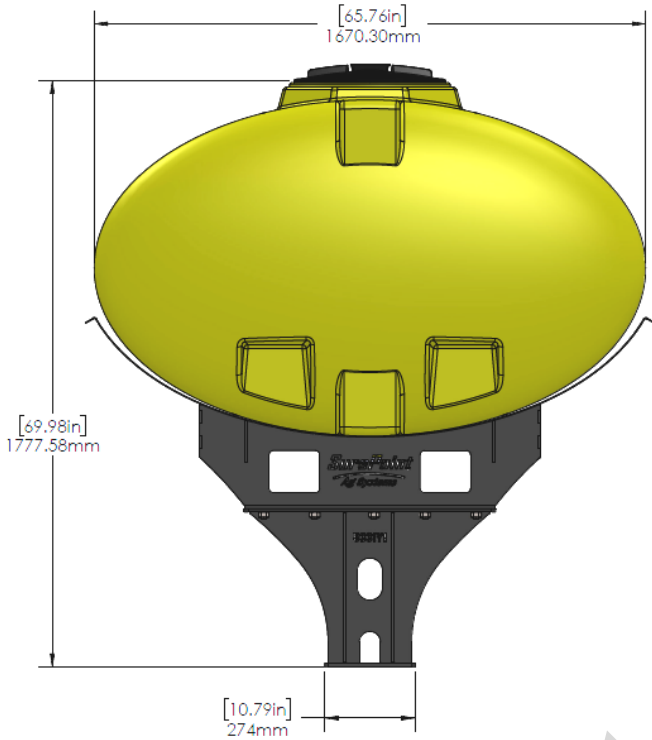

530-01-455860

John Deere DB90 - 600 Gallon Elliptical Hitch Mount Tank Kit

Instruction Sheet: 396-5150Y1

Part Number	Description
727-01-HE0600-64-CS-Y	Elliptical Tank - 600 Gal - Yellow
421-5321Y1-BK	600/750 Gallon Elliptical Tank Cradle
421-5331Y1-BK	18" Tank Pedestal

*Kit includes mounting hardware and U-Bolts