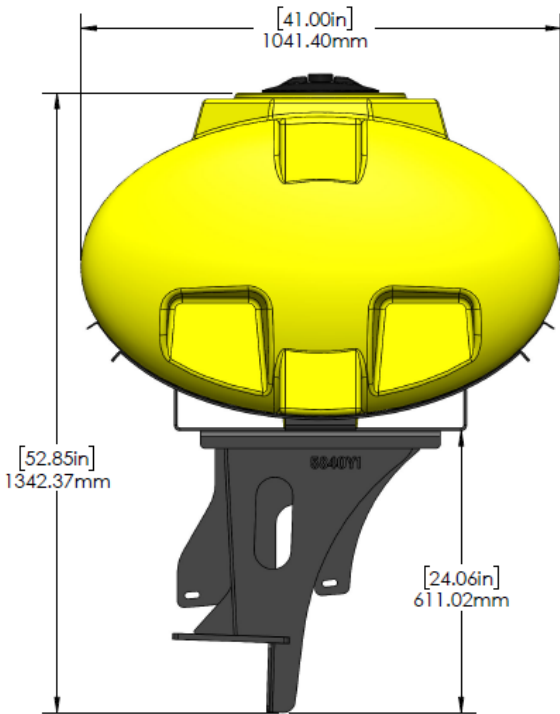

530-01-550500

John Deere 1760/1765 (Non-NT) 12R30 - 200 Gallon Elliptical Wing Mount Tank Kit

Instruction Sheet: 396-3088Y1

Part Number	Description
727-01-HE0200-41-Y	Elliptical Tank - 200 Gal - Yellow
420-3000Y1-BK	200 Gallon Elliptical Tank Support Sheet
420-3006Y1-BK	200 Gallon Elliptical Tank Saddle
420-4925Y1-BK	JD 1760/1765 Outer Tank Bracket (Non-NT)
420-5840Y1-BK	JD 1760/1765 Inner Tank Bracket

*Kit includes mounting hardware and U-Bolts