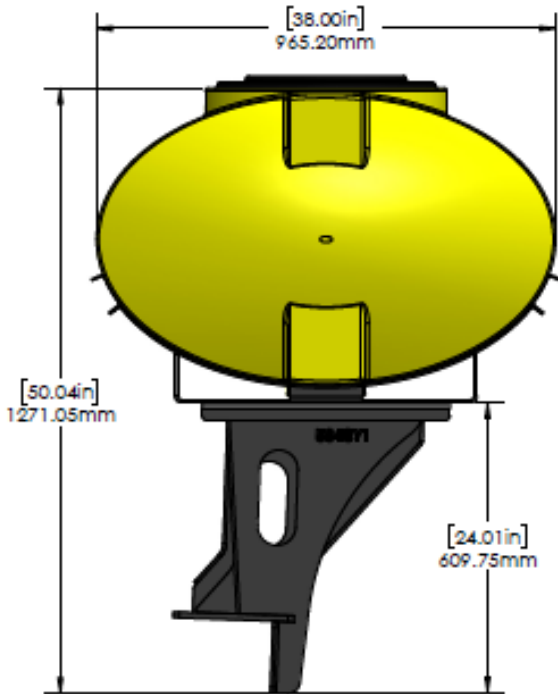

530-01-550275

John Deere 1760/1765NT 12R30 - 150 Gallon Elliptical Wing Mounted Tank Kit

Instruction Sheet: 396-3088Y1

Part Number	Description
727-01-HE0150-38-Y	Elliptical Tank - 150 Gal - Yellow
420-3009Y1-BK	150 Gallon Elliptical Tank Saddle
420-3001Y1-BK	150 Gallon Elliptical Tank Support Sheet
420-5844Y1-BK	JD 1760/1765NT Outer Tank Bracket
420-5840Y1-BK	JD 1760/1765 Inner Tank Bracket

*Kit includes mounting hardware and U-Bolts