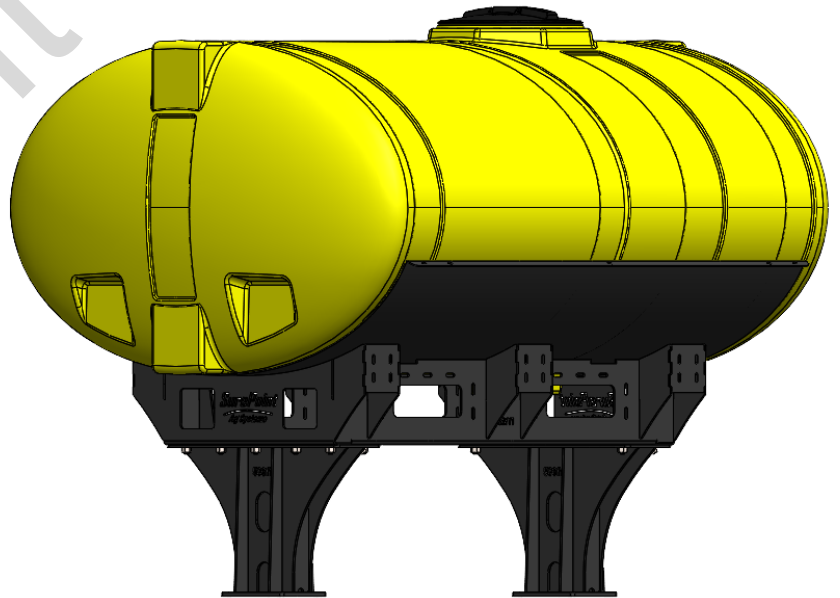

530-01-455875

John Deere DB90 - 750 Gallon Elliptical Hitch Mount Tank Kit

Instruction Sheet: 396-5150Y1

Part Number	Description
727-01-HE0750-69-CS-Y	Elliptical Tank - 750 Gal - Yellow
421-5321Y1-BK	600/750 Gallon Elliptical Tank Cradle
421-5331Y1-BK	18" Tank Pedestal

*Kit includes mounting hardware and U-Bolts