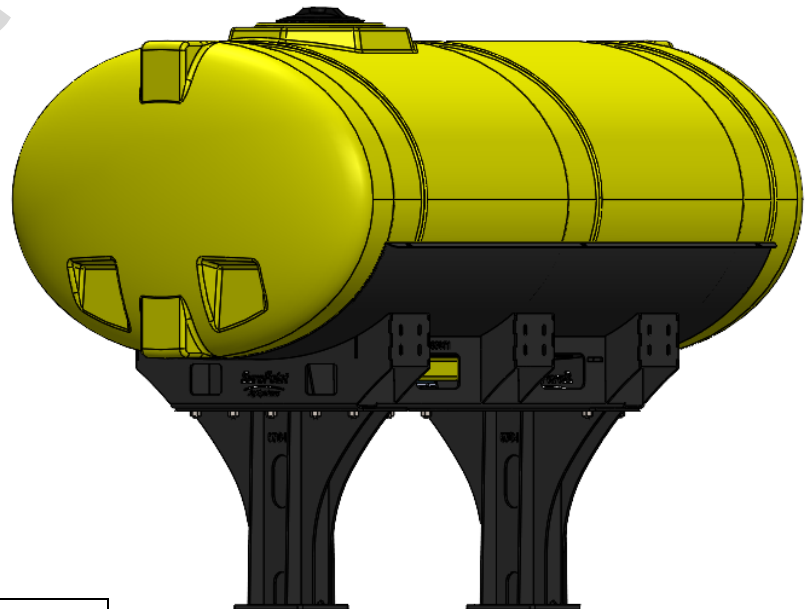

Universal Tank Brackets

Kit Description	Kit Number
Yellow 150 Gallon Round (32"Ø) Universal Tank Kit with Black Cradle	530-00-100100
Yellow 150 Gallon Elliptical Universal Tank Kit with Black Saddles	530-00-100150
Yellow 200 Gallon Round (38"Ø) Universal Tank Kit with Black Cradle	530-00-100200
White 150 Gallon Tank Kit for 32" Tank/ Black Saddles	530-00-150100
Yellow 150 Gallon Tank Kit for 32" Tank/ Black Saddles	530-00-150200
White 200 Gallon Tank Kit for 32" Tank/ Black Saddles	530-00-200100
White 200 Gallon Tank Kit for 38" Tank/ Black Saddles	530-00-200150
Yellow 200 Gallon Tank Kit for 32" Tank/ Black Saddles	530-00-200200
Yellow 200 Gallon Tank Kit for 38" Tank/ Black Saddles	530-00-200250
White 300 Gallon Tank Kit for 38" Tank/ Black Saddles	530-00-300100
Yellow 300 Gallon Tank Kit for 38" Tank/ Black Saddles	530-00-300200
White 400 Gallon Elliptical Universal Hitch Mount Tank Kit	530-00-400100
White 500 Gallon Elliptical Universal Hitch Mount Tank Kit	530-00-500100
White 600 Gallon Elliptical Universal Hitch Mount Tank Kit	530-00-600100
White 750 Gallon Elliptical Universal Hitch Mount Tank Kit	530-00-750100

*Kit includes mounting hardware and U-Bolts

530-01-350300

John Deere 1790/1795 30' - 400 Gallon Round Hitch Mount Tank Kit

Instruction Sheet: 396-2874Y1

Part Number	Description
727-02-HZ0400-42-Y	Horizontal Tank - 400 Gallon
421-2880Y1-BK	400 Gallon Round Tank Cradle
525-3000	3" Tanks Strap Kit for 400-1000 gal tank

*Kit includes mounting hardware and U-Bolts

530-01-355400

John Deere 1790/1795 30' - 500 Gallon Elliptical Hitch Tank Kit (No Markers)

Instruction Sheet: 396-001400

Part Number	Description
727-01-HE0500-57-CS-Y	Elliptical Tank - 500 Gal - Yellow
421-5638Y1-BK	500 Gallon Elliptical Cradle, Black
421-5704Y1-BK	22" Tank Pedestal