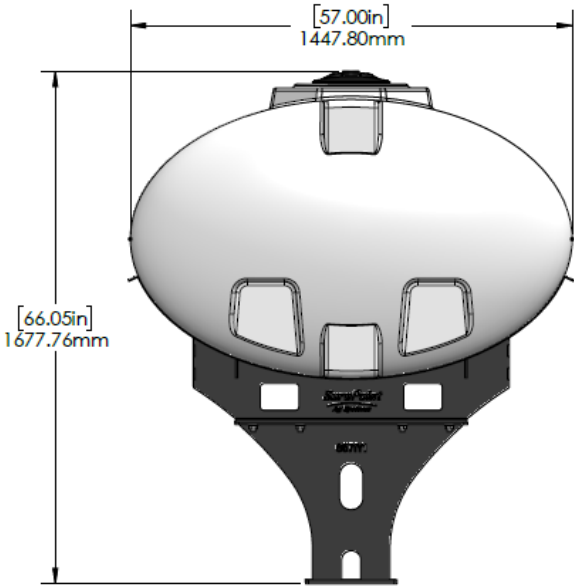

*Kit includes mounting hardware and U-Bolts

530-00-405100

White 400 Gallon Elliptical Universal Hitch Mount Tank Kit

Part Number	Description
727-01-HE0400-57-W	Elliptical Tank - 400 Gal -White
421-6516Y1-BK	400 Gallon Elliptical Tank Cradle
421-6571Y1-BK	20" Light Duty Tank Pedestal