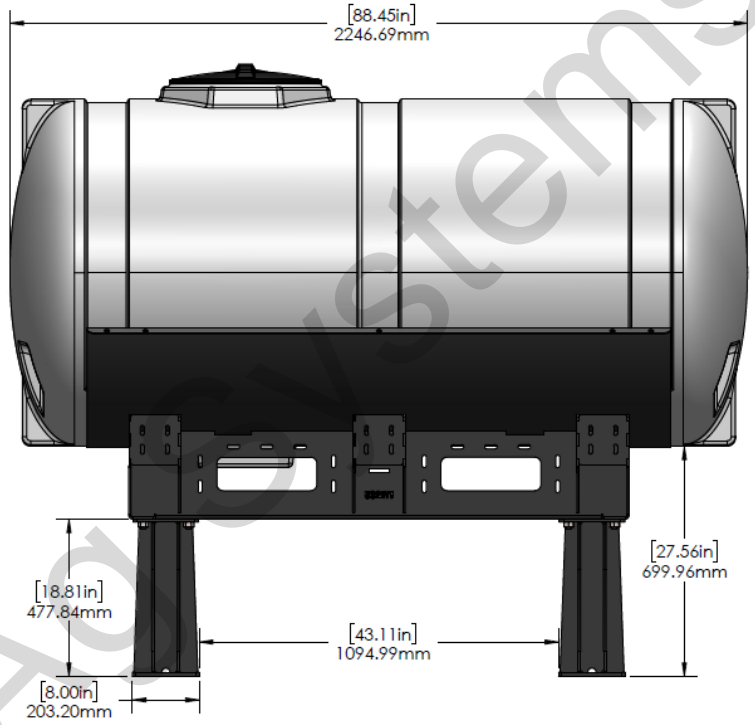

530-03-455175

Kinze 4900/4905 (16R) Hitch Mount Tank - 750 Gal Elliptical - No Markers

Instruction Sheet: 396-4864Y1

Part Number	Description
727-01-HE0750-69-CS-W	Elliptical Tank - 750 Gal - White
421-5321Y1-BK	600/750 Gallon Elliptical Tank Cradle
421-5331Y1-BK	18" Tank Pedestal

*Kit includes mounting hardware and U-Bolts