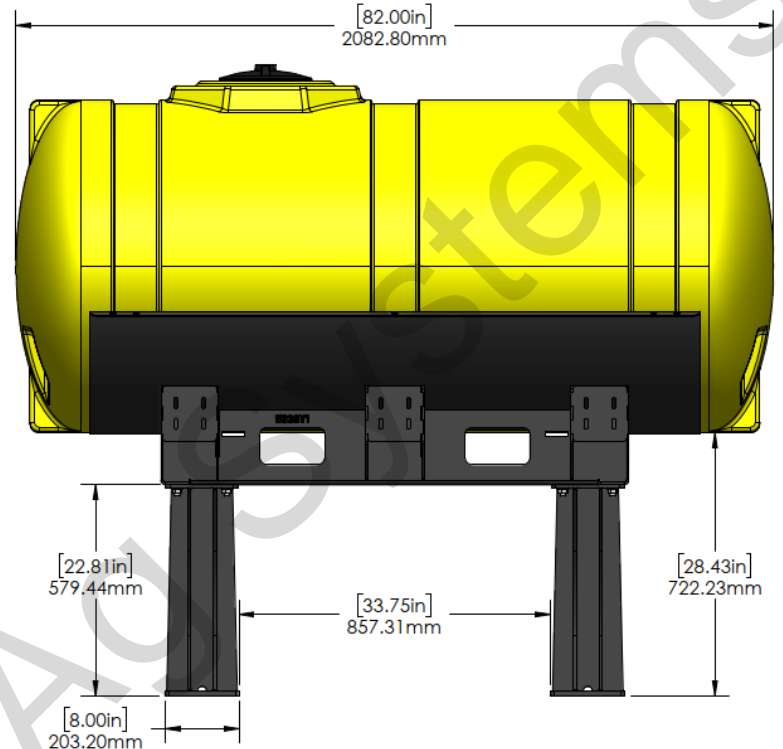

*Kit includes mounting hardware and U-Bolts

530-01-350300

John Deere 1790/1795 30' - 400 Gallon Round Hitch Mount Tank Kit

Instruction Sheet: 396-2874Y1

Part Number	Description
727-02-HZ0400-42-Y	Horizontal Tank - 400 Gallon
421-2880Y1-BK	400 Gallon Round Tank Cradle
525-3000	3" Tanks Strap Kit for 400-1000 gal tank

*Kit includes mounting hardware and U-Bolts

530-01-355400

John Deere 1790/1795 30' - 500 Gallon Elliptical Hitch Tank Kit (No Markers)

Instruction Sheet: 396-001400

Part Number	Description
727-01-HE0500-57-CS-Y	Elliptical Tank - 500 Gal - Yellow
421-5638Y1-BK	500 Gallon Elliptical Cradle, Black
421-5704Y1-BK	22" Tank Pedestal