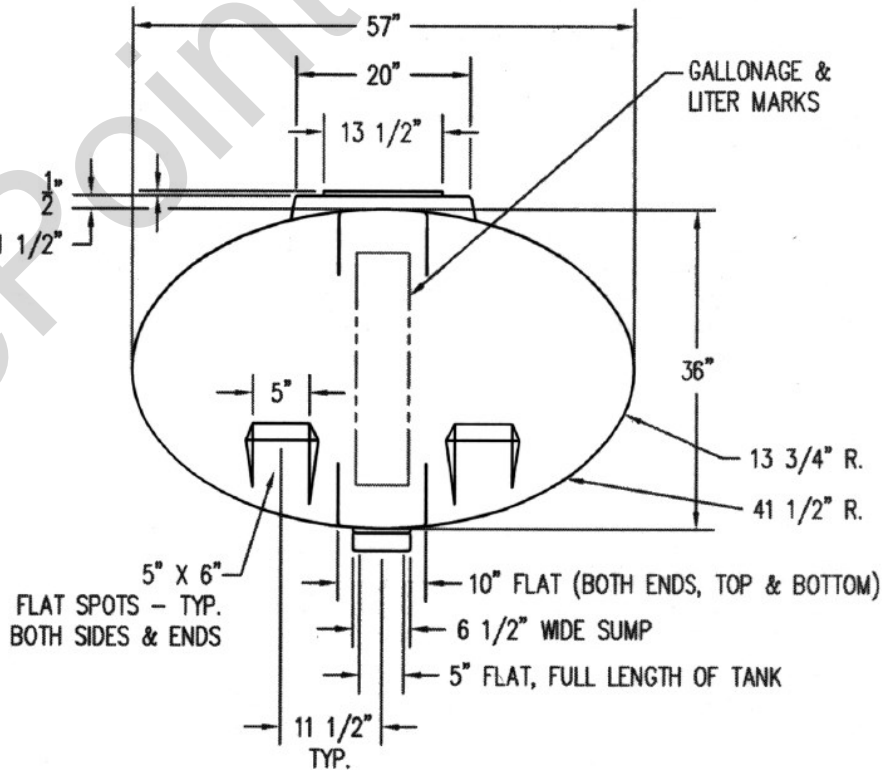

727-01-HE0400-57 - 400 Gallon Elliptical Tank

Center Sump

White, Yellow, Gray