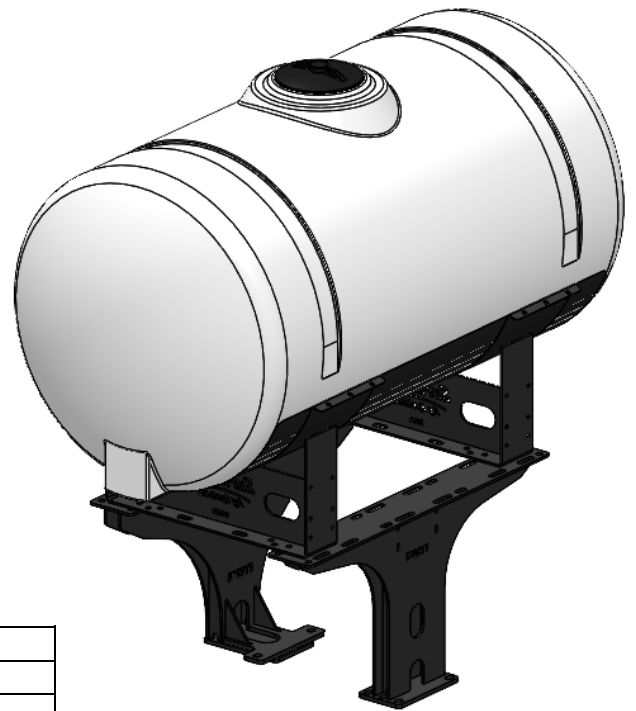

530-02-250500

Case iH 1250/1255 - 300 Gallon Round Hitch Mount Tank Kit (12R/16R Bulk Fill)

Instruction Sheet: 396-2652Y1

Part Number	Description
727-02-HZ0300-38-W	Horizontal Tank - 300 Gal - White
420-1104A1-BK	38" Tank Saddle
420-1106A1-BK	Black 38" 300 Gallon Round Tank Support Sheet
421-3136Y1-BK	22" - 300-500 Gallon Tank Pedestal
421-5159Y1-BK	Case 1250/1255 Rear Tank Pedestal

*Kit includes mounting hardware and U-Bolts