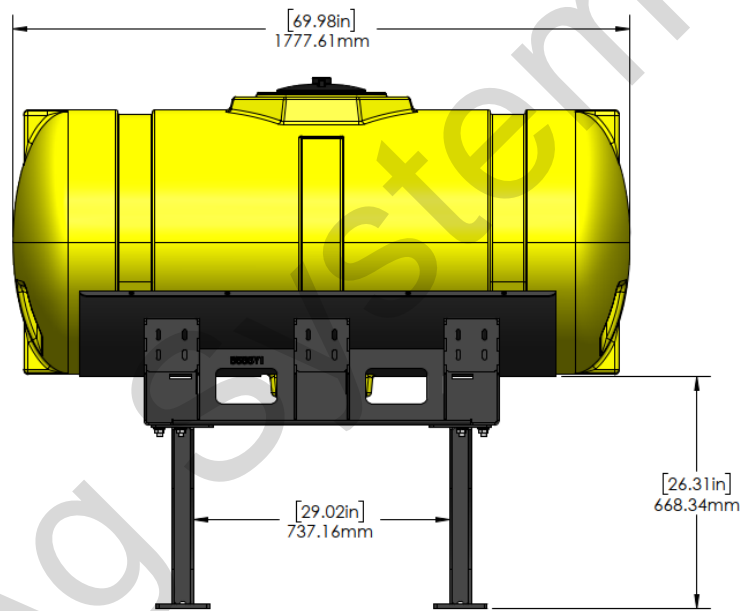

530-01-355500

John Deere 1790/1795 40' - 400 Gallon Elliptical Hitch Mount Tank Kit

Instruction Sheet: 396-001400

Part Number	Description
727-01-HE0400-57-Y	Elliptical Tank - 400 Gal - Yellow
421-6571Y1-BK	20" Light Duty Pedestal
421-6516Y1-BK	400 Gallon Elliptical Tank Cradle

*Kit includes mounting hardware and U-Bolts