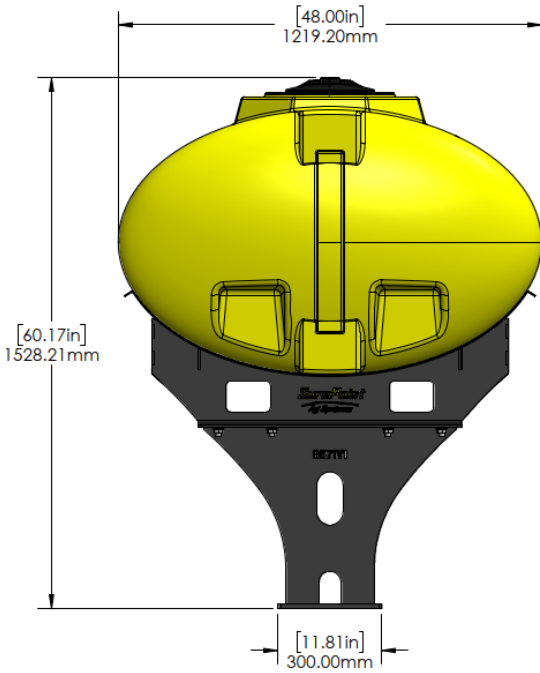

530-01-355500

John Deere 1790/1795 40' - 400 Gallon Elliptical Hitch Mount Tank Kit

Instruction Sheet: 396-001400

Part Number	Description
727-01-HE0400-57-Y	Elliptical Tank - 400 Gal - Yellow
421-6571Y1-BK	20" Light Duty Pedestal
421-6516Y1-BK	400 Gallon Elliptical Tank Cradle

*Kit includes mounting hardware and U-Bolts