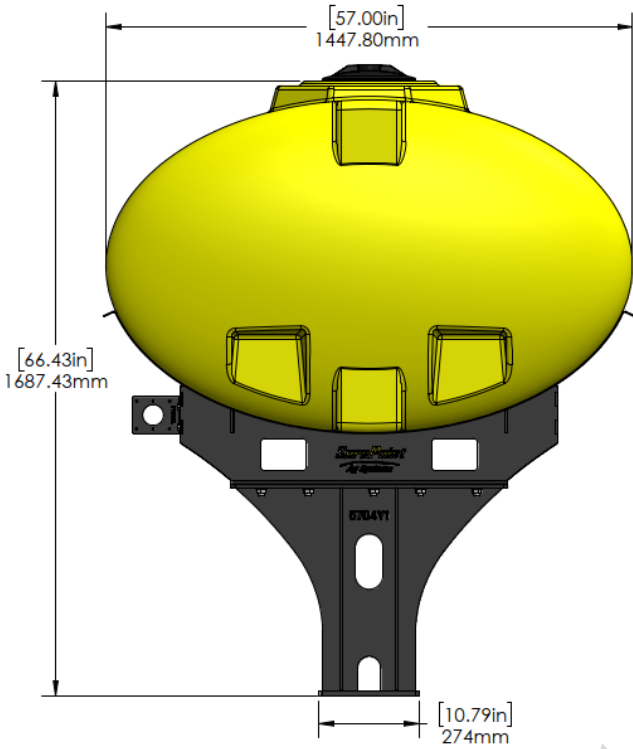

*Kit includes mounting hardware and U-Bolts

530-01-350300

John Deere 1790/1795 30' - 400 Gallon Round Hitch Mount Tank Kit

Instruction Sheet: 396-2874Y1

Part Number	Description
727-02-HZ0400-42-Y	Horizontal Tank - 400 Gallon
421-2880Y1-BK	400 Gallon Round Tank Cradle
525-3000	3" Tanks Strap Kit for 400-1000 gal tank

*Kit includes mounting hardware and U-Bolts

530-01-355400

John Deere 1790/1795 30' - 500 Gallon Elliptical Hitch Tank Kit (No Markers)

Instruction Sheet: 396-001400

Part Number	Description
727-01-HE0500-57-CS-Y	Elliptical Tank - 500 Gal - Yellow
421-5638Y1-BK	500 Gallon Elliptical Cradle, Black
421-5704Y1-BK	22" Tank Pedestal