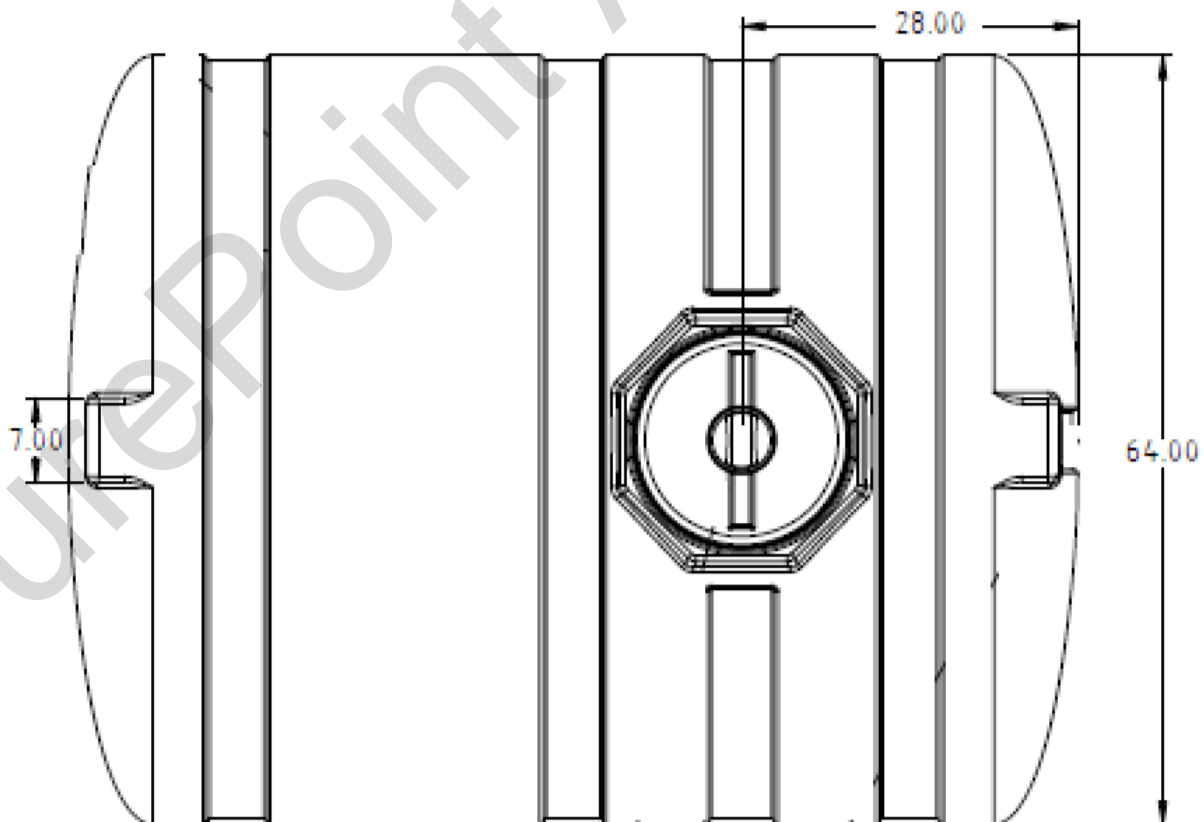

727-01-HE0600-64 - 600 Gallon Elliptical Tank

Center or Offset Sump

White, Yellow, Gray