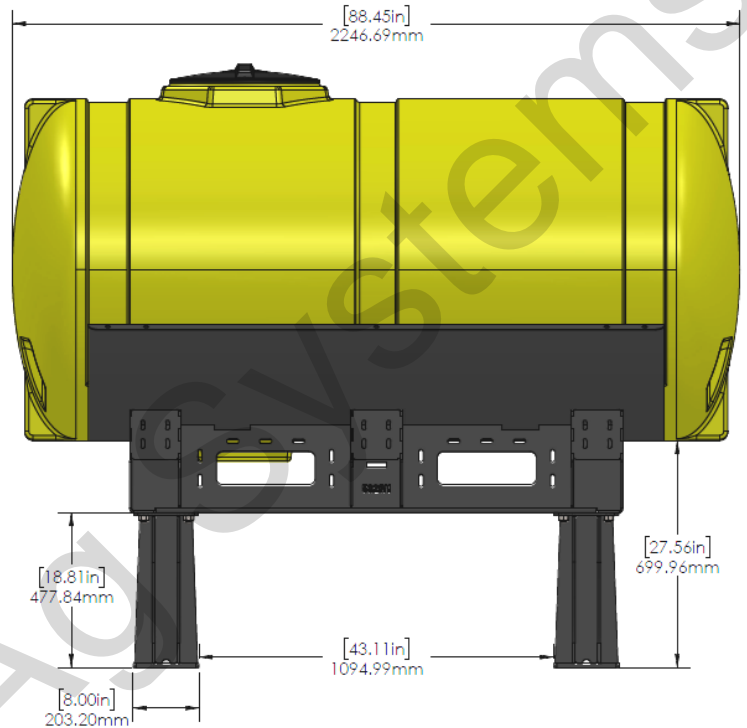

*Kit includes mounting hardware and U-Bolts

530-01-155500

John Deere 1770/1775 24R30 - 500 Gallon Elliptical Hitch Mount Tank Kit

Instruction Sheet: 396-001290

Part Number	Description
727-01-HE0500-57-CS-Y	Elliptical Tank - 500 Gal - Yellow
421-5638Y1-BK	500 Gallon Elliptical Cradle, Black
421-5704Y1-BK	22" Tank Pedestal

*Kit includes mounting hardware and U-Bolts

530-01-155550

John Deere 1770/1775 24R30 - 600 Gallon Elliptical Hitch Mount Tank Kit

Instruction Sheet: 396-001290

Part Number	Description
727-01-HE0600-64-CS-Y	Elliptical Tank - 600 Gal - Yellow
421-5321Y1-BK	600/750 Gallon Elliptical Tank Cradle
421-5331Y1-BK	18" Tank Pedestal

*Kit includes mounting hardware and U-Bolts

530-01-155600

John Deere 1770/1775 24R30 - 750 Gallon Elliptical Hitch Mount Tank Kit

Instruction Sheet: 396-001290

Part Number	Description
727-01-HE0750-69-CS-Y	Elliptical Tank - 750 Gal - Yellow
421-5321Y1-BK	600/750 Gallon Elliptical Tank Cradle
421-5331Y1-BK	18" Tank Pedestal