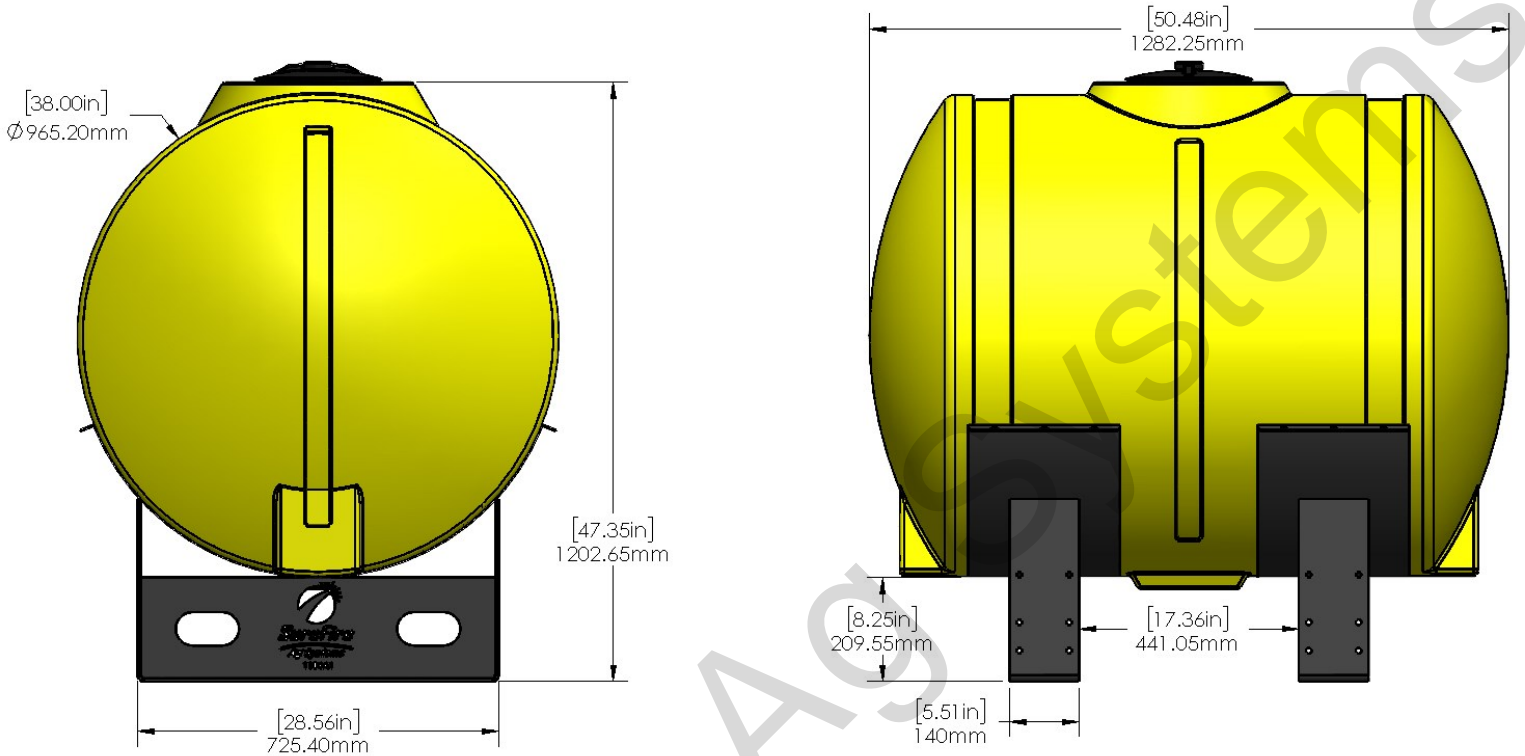

530-00-200250

Yellow 200 Gallon Tank Kit for 38" Tank/ Black Saddles

Instruction Sheet: 396-001610

Part Number	Description
727-02-HZ0200-38-Y	Horizontal Tank - 200 Gal - Yellow
420-1104A1-BK	38" Tank Saddle
525-2055	Tank Strap Kit

*Kit includes mounting hardware and U-Bolts