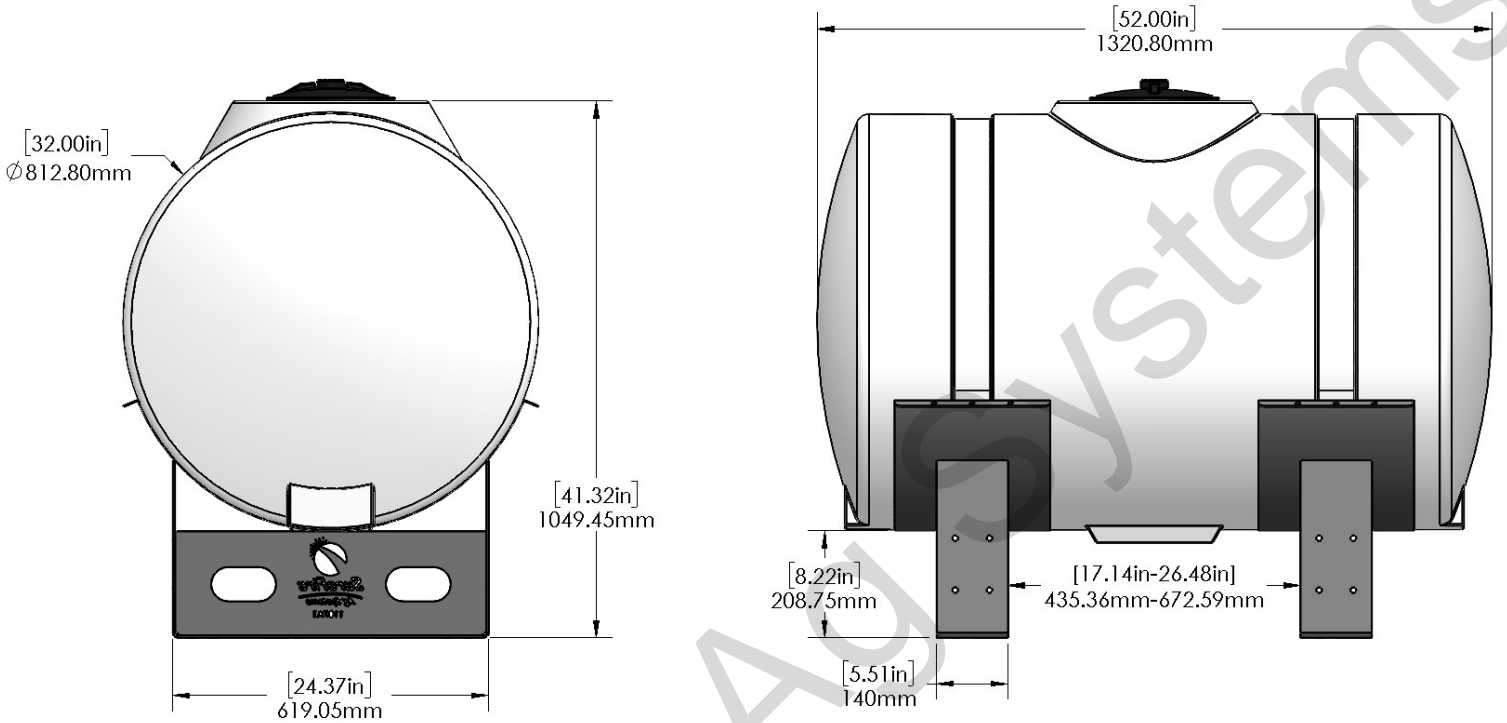

530-00-150100

White 150 Gallon Tank Kit for 32" Tank/ Black Saddles

Instruction Sheet: 396-001600

Part Number	Description
727-02-HZ0150-32-W	Horizontal Tank - 150 Gal - White
420-1107A1-BK	32" Tank Saddle
525-2055	Tank Strap Kit

*Kit includes mounting hardware and U-Bolts