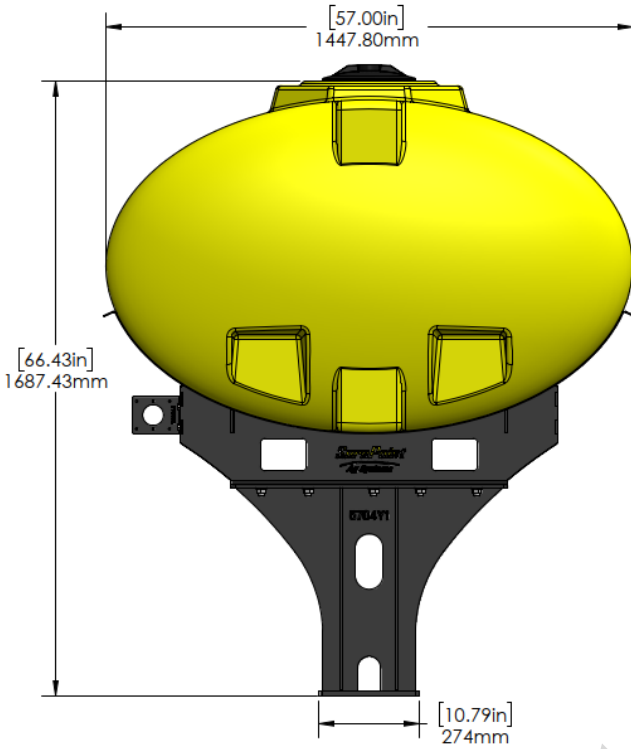

*Kit includes mounting hardware and U-Bolts

530-01-355400

John Deere 1790/1795 30' - 500 Gallon Elliptical Hitch Tank Kit (No Markers)

Instruction Sheet: 396-001400

Part Number	Description
727-01-HE0500-57-CS-Y	Elliptical Tank - 500 Gal - Yellow
421-5638Y1-BK	500 Gallon Elliptical Cradle, Black
421-5704Y1-BK	22" Tank Pedestal

*Kit includes mounting hardware and U-Bolts

530-01-355500

John Deere 1790/1795 40' - 400 Gallon Elliptical Hitch Mount Tank Kit

Instruction Sheet: 396-001400

Part Number	Description
727-01-HE0400-57-Y	Elliptical Tank - 400 Gal - Yellow
421-6571Y1-BK	20" Light Duty Pedestal
421-6516Y1-BK	400 Gallon Elliptical Tank Cradle

*Kit includes mounting hardware and U-Bolts

530-01-355700

John Deere 1790/1795 40' - 500 Gallon Elliptical Hitch Mount Tank Kit

Instruction Sheet: 396-001400

Part Number	Description
727-01-HE0500-57-CS-Y	Elliptical Tank - 500 Gal - Yellow
421-5638Y1-BK	500 Gallon Elliptical Cradle, Black
421-5704Y1-BK	22" Tank Pedestal