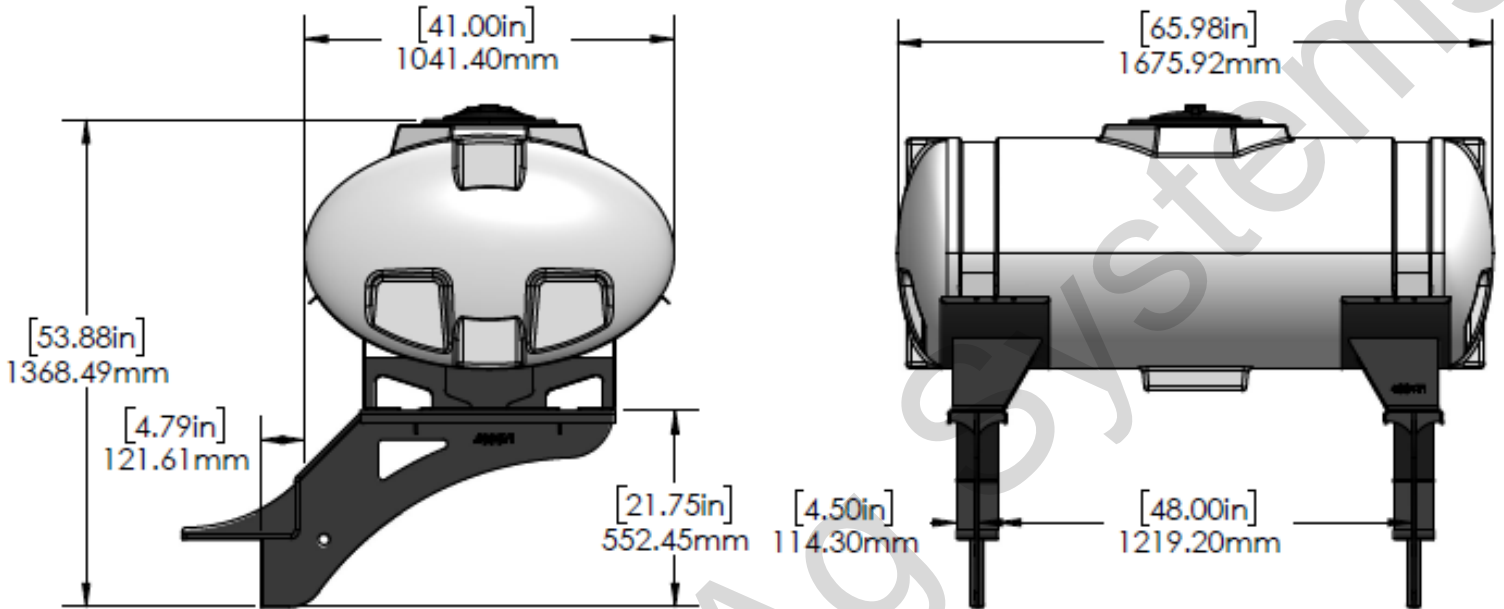

*Kit includes mounting hardware and U-Bolts

530-03-400050

Kinze 4700/4705 (24R/36R) Bulk Fill - Wing Mount Tank Kit - Dual 200 Gal Ellip. Instruction Sheet: 396-4698Y1

Part Number	Description
727-01-HE0200-41-W	200 Gallon Elliptical Tank
420-4694Y1-BK	200 Gallon Elliptical Tank Saddle
420-4966Y1-BK	Kinze 4905 16R Wing Tank Bracket