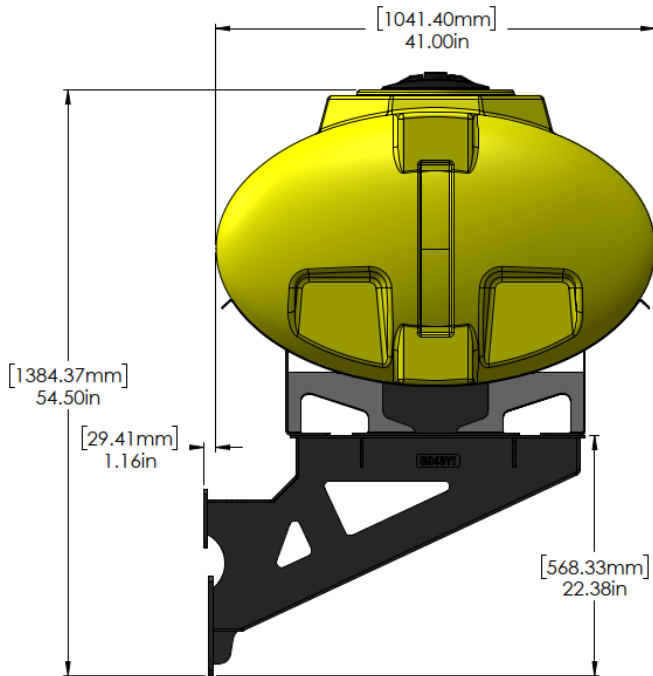

*Kit includes mounting hardware and U-Bolts

530-01-025200

200 Gal Tank, Bracket, and Hardware for John Deere Applications

Part Number	Description
727-02-HZ0200-32-Y	Horizontal Tank - 200 Gal - Yellow - 32" X 68"
420-3032Y1-BK	Offset Bar Mount Saddle for 32" Tank
420-3002Y1-BK	200 Gallon Round Cradle

*Kit includes mounting hardware and U-Bolts

530-01-455570

John Deere DB60 - 600 Gallon Elliptical Hitch Mount Tank Kit

Instruction Sheet: 396-5146Y1

Part Number	Description
727-01-HE0600-64-CS-Y	Elliptical Tank - 600 Gal - Yellow
421-5321Y1-BK	600/750 Gallon Elliptical Tank Cradle
421-5331Y1-BK	18" Tank Pedestal

*Kit includes mounting hardware and U-Bolts

530-01-455575

John Deere DB60 - 750 Gallon Elliptical Hitch Mount Tank Kit

Instruction Sheet: 396-5146Y1

Part Number	Description
727-01-HE0750-69-CS-Y	Elliptical Tank - 750 Gal - Yellow
421-5321Y1-BK	600/750 Gallon Elliptical Tank Cradle
421-5331Y1-BK	18" Tank Pedestal

*Kit includes mounting hardware and U-Bolts

530-01-450720

John Deere DB80 - 2-200 Gallon Elliptical Wing Mount Tank Kits

Instruction Sheet: 396-5149Y1

Part Number	Description
727-01-HE0200-41-Y	200 Gal Elliptical Tank - Yellow
420-4694Y1-BK	200 Gallon Elliptical Saddle
420-6943Y1-BK	DB Wing Tank Mounting Bracket