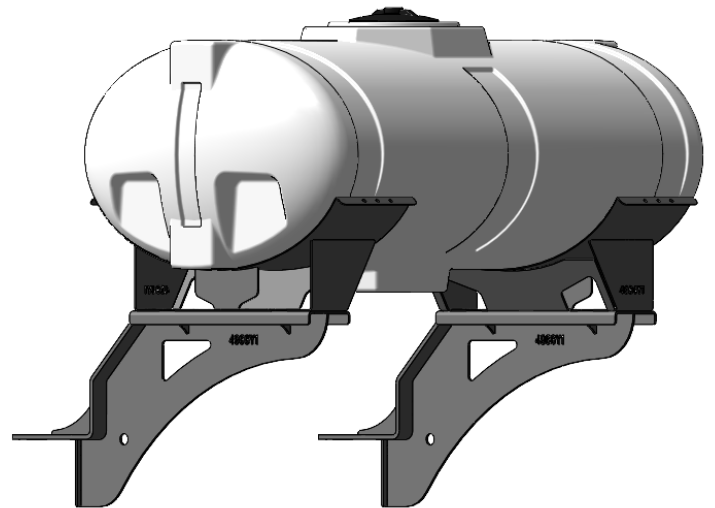

530-03-400050

Kinze 4700/4705 (24R/36R) Bulk Fill - Wing Mount Tank Kit - Dual 200 Gal Ellip. Instruction Sheet: 396-4698Y1

Part Number	Description
727-01-HE0200-41-W	200 Gallon Elliptical Tank
420-4694Y1-BK	200 Gallon Elliptical Tank Saddle
420-4966Y1-BK	Kinze 4905 16R Wing Tank Bracket

*Kit includes mounting hardware and U-Bolts