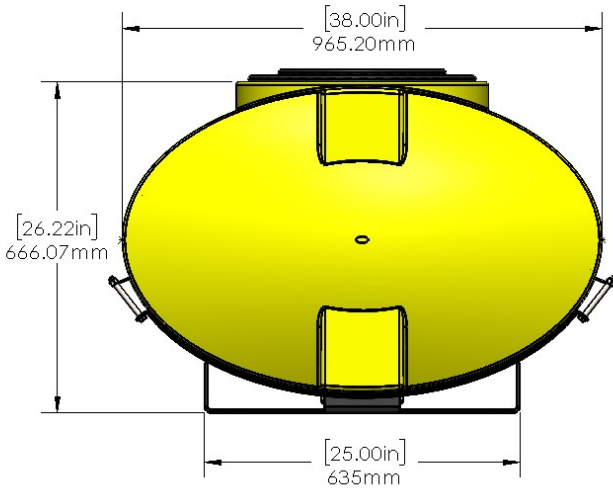

530-00-100150

Yellow 150 Gallon Elliptical Universal Tank Kit with Black Saddles

Part Number	Description
727-01-HE0150-38-Y	Elliptical Tank - 150 Gal - Yellow
420-3009Y1-BK	150 Gallon Elliptical Tank Cradle
420-3001Y1	150 Gallon Elliptical Tank Support Sheet

*Kit includes mounting hardware and U-Bolts