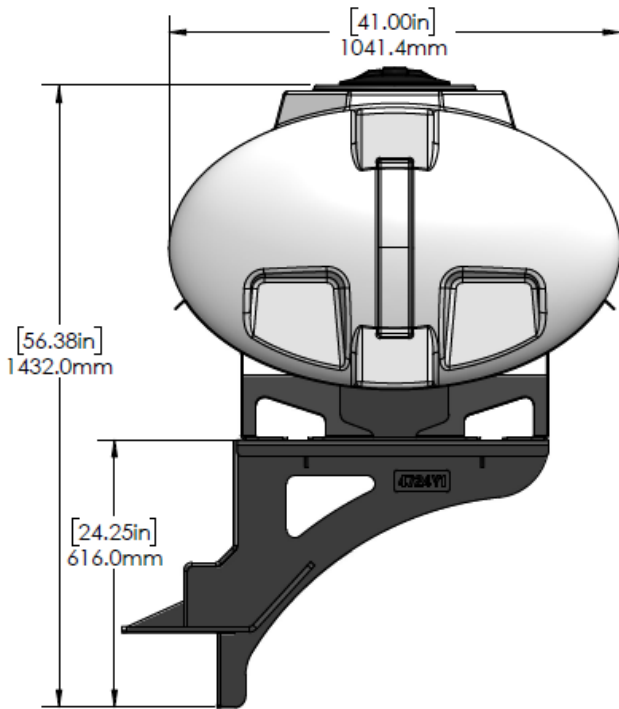

*Kit includes mounting hardware and U-Bolts

530-03-300210

Kinze 3600/3605 (12R/16R) Bulk Fill - Dual 200 Gal Elliptical Wing Tank Kits

Instruction Sheet: 396-5035Y1

B

Kinze

Part Number	Description
727-01-HE0200-41-W	200 Gallon Elliptical Tank
420-4694Y1-BK	200 Gal Elliptical Saddle
420-4724Y1-BK	Kinze Wing Mount Tank Bracket