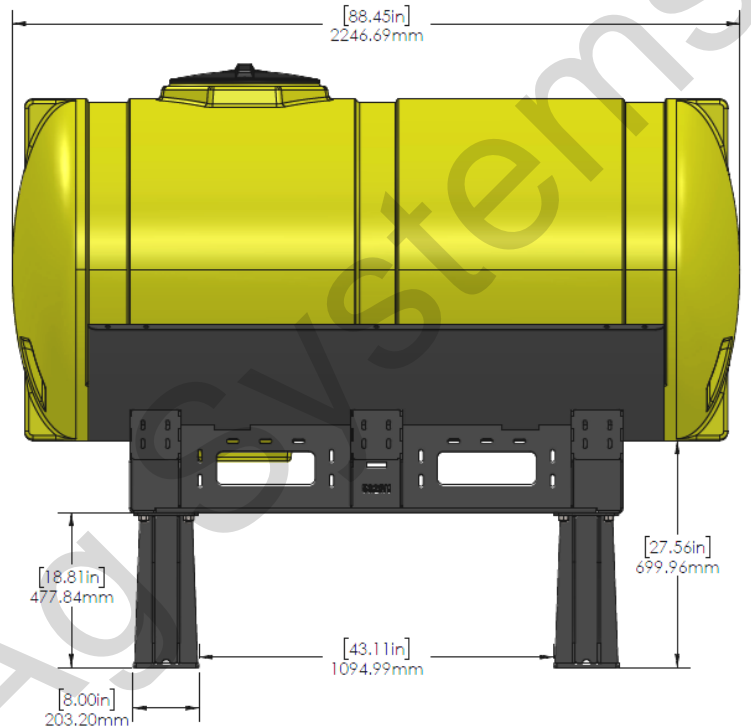

*Kit includes mounting hardware and U-Bolts

530-01-255500

John Deere 1770/1775 16R30 - 500 Gallon Elliptical Hitch Mount Tank Kit

Instruction Sheet: 396-001310

Part Number	Description
727-01-HE0500-57-CS-Y	Elliptical Tank - 500 Gal - Yellow
421-5638Y1-BK	500 Gallon Elliptical Cradle, Black
421-5704Y1-BK	22" Tank Pedestal

*Kit includes mounting hardware and U-Bolts

530-01-255550

John Deere 1770/1775 16R30 - 600 Gallon Elliptical Hitch Mount Tank Kit

Instruction Sheet: 396-001310

Part Number	Description
727-01-HE0600-64-CS-Y	Elliptical Tank - 600 Gal - Yellow
421-5321Y1-BK	600/750 Gallon Elliptical Tank Cradle
421-5331Y1-BK	18" Tank Pedestal

*Kit includes mounting hardware and U-Bolts

530-01-255600

John Deere 1770/1775 16R30 - 750 Gallon Elliptical Hitch Mount Tank Kit

Instruction Sheet: 396-001310

Part Number	Description
727-01-HE0750-69-CS-Y	Elliptical Tank - 750 Gal - Yellow
421-5321Y1-BK	600/750 Gallon Elliptical Tank Cradle
421-5331Y1-BK	18" Tank Pedestal