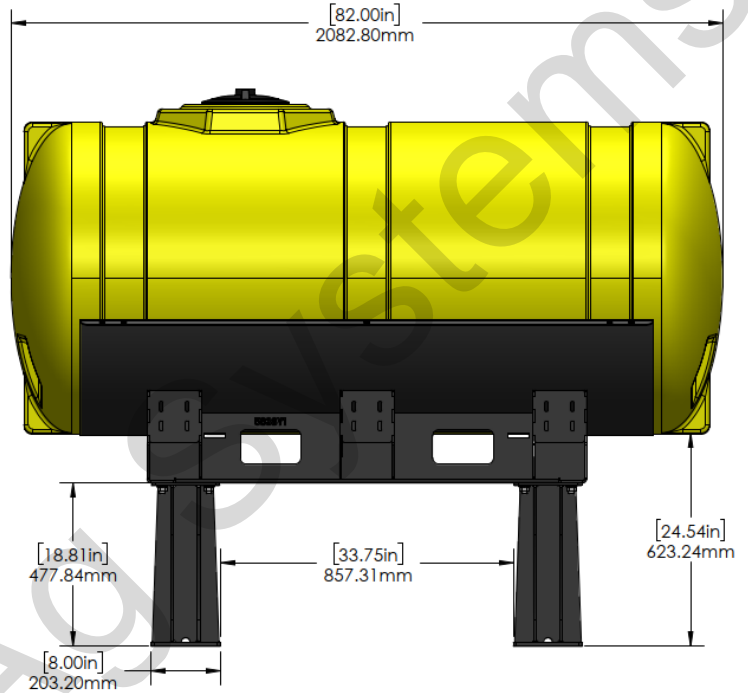

*Kit includes mounting hardware and U-Bolts

530-01-255750

John Deere 1770/1775 12R30 - 400 Gallon Elliptical Hitch Mount Tank Kit

Instruction Sheet: 396-001390

Part Number	Description
727-01-HE0400-57-Y	Elliptical Tank - 400 Gal - Yellow
421-6571Y1-BK	20" Light Duty Pedestal
421-6516Y1-BK	400 Gallon Elliptical Tank Cradle

*Kit includes mounting hardware and U-Bolts

530-01-255850

John Deere 1770/1775 12R30 - 500 Gallon Elliptical Hitch Mount Tank Kit

Instruction Sheet: 396-001390

Part Number	Description
727-01-HE0600-64-CS-Y	Elliptical Tank - 600 Gal - Yellow
421-5321Y1-BK	600/750 Gallon Elliptical Tank Cradle
421-5331Y1-BK	18" Tank Pedestal