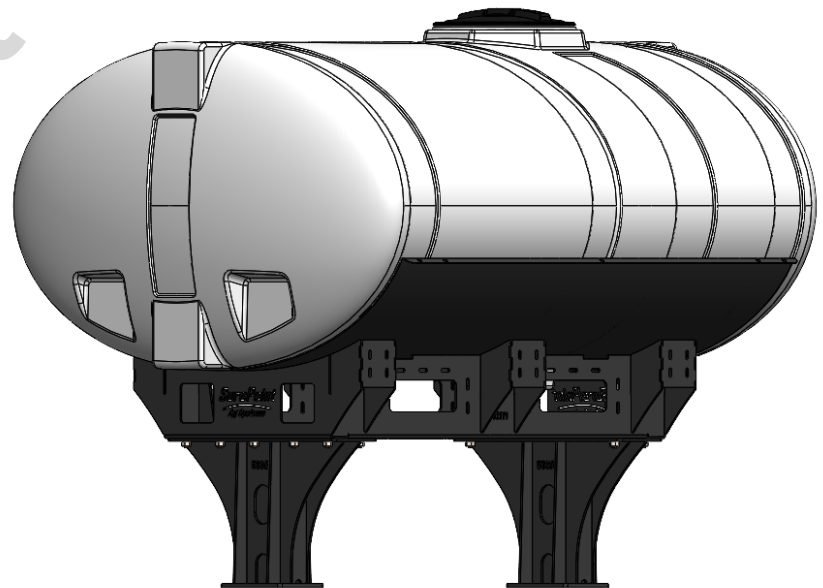

530-00-755100

White 750 Gallon Elliptical Universal Hitch Mount Tank Kit

Part Number	Description
727-01-HE0750-69-CS-W	Elliptical Tank - 750 Gal - White
421-5321Y1-BK	600/750 Gallon Elliptical Tank Cradle
421-5331Y1-BK	18" Tank Pedestal

*Kit includes mounting hardware and U-Bolts