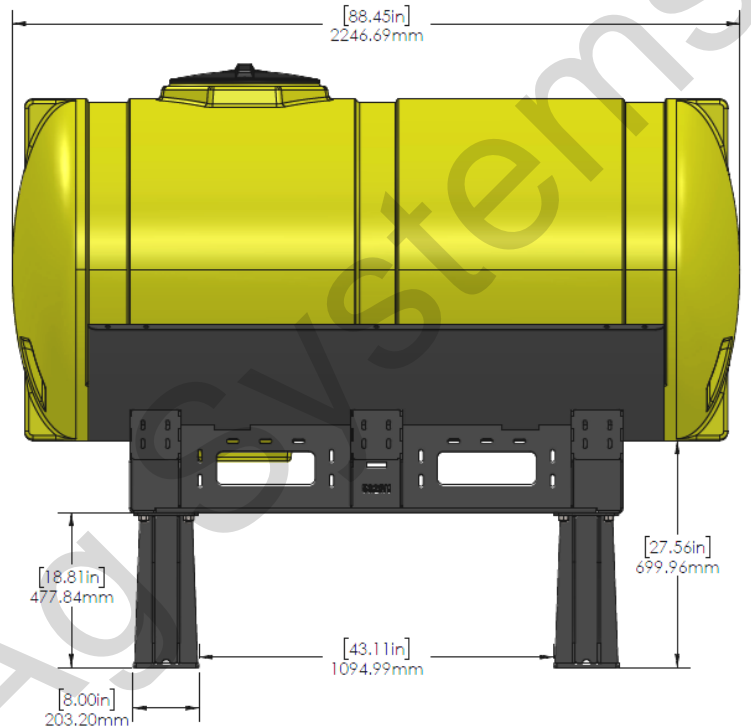

*Kit includes mounting hardware and U-Bolts

530-01-025305

300 Gal Tank, Cradle, & Hardware for John Deere Hitch Applications

Part Number	Description
727-01-HE0300-48-Y	Elliptical Tank - 300 Gallon - Yellow
421-6566Y1-BK	300 Gallon Elliptical Cradle
421-6571Y1-BK	Light Duty Tank Pedestal

*Kit includes mounting hardware and U-Bolts

530-01-155500

John Deere 1770/1775 24R30 - 500 Gallon Elliptical Hitch Mount Tank Kit

Instruction Sheet: 396-001290

Part Number	Description
727-01-HE0500-57-CS-Y	Elliptical Tank - 500 Gal - Yellow
421-5638Y1-BK	500 Gallon Elliptical Cradle, Black
421-5704Y1-BK	22" Tank Pedestal

*Kit includes mounting hardware and U-Bolts

530-01-455760

John Deere DB80 - 600 Gallon Elliptical Hitch Mount Tank Kit

Instruction Sheet: 396-5148Y1

Part Number	Description
727-01-HE0600-64-CS-Y	Elliptical Tank - 600 Gal - Yellow
421-5321Y1-BK	600/750 Gallon Elliptical Tank Cradle
421-5331Y1-BK	18" Tank Pedestal

*Kit includes mounting hardware and U-Bolts

530-01-455775

John Deere DB80 - 750 Gallon Elliptical Hitch Mount Tank Kit

Instruction Sheet: 396-5148Y1

Part Number	Description
727-01-HE0750-69-CS-Y	Elliptical Tank - 750 Gal - Yellow
421-5321Y1-BK	600/750 Gallon Elliptical Tank Cradle
421-5331Y1-BK	18" Tank Pedestal