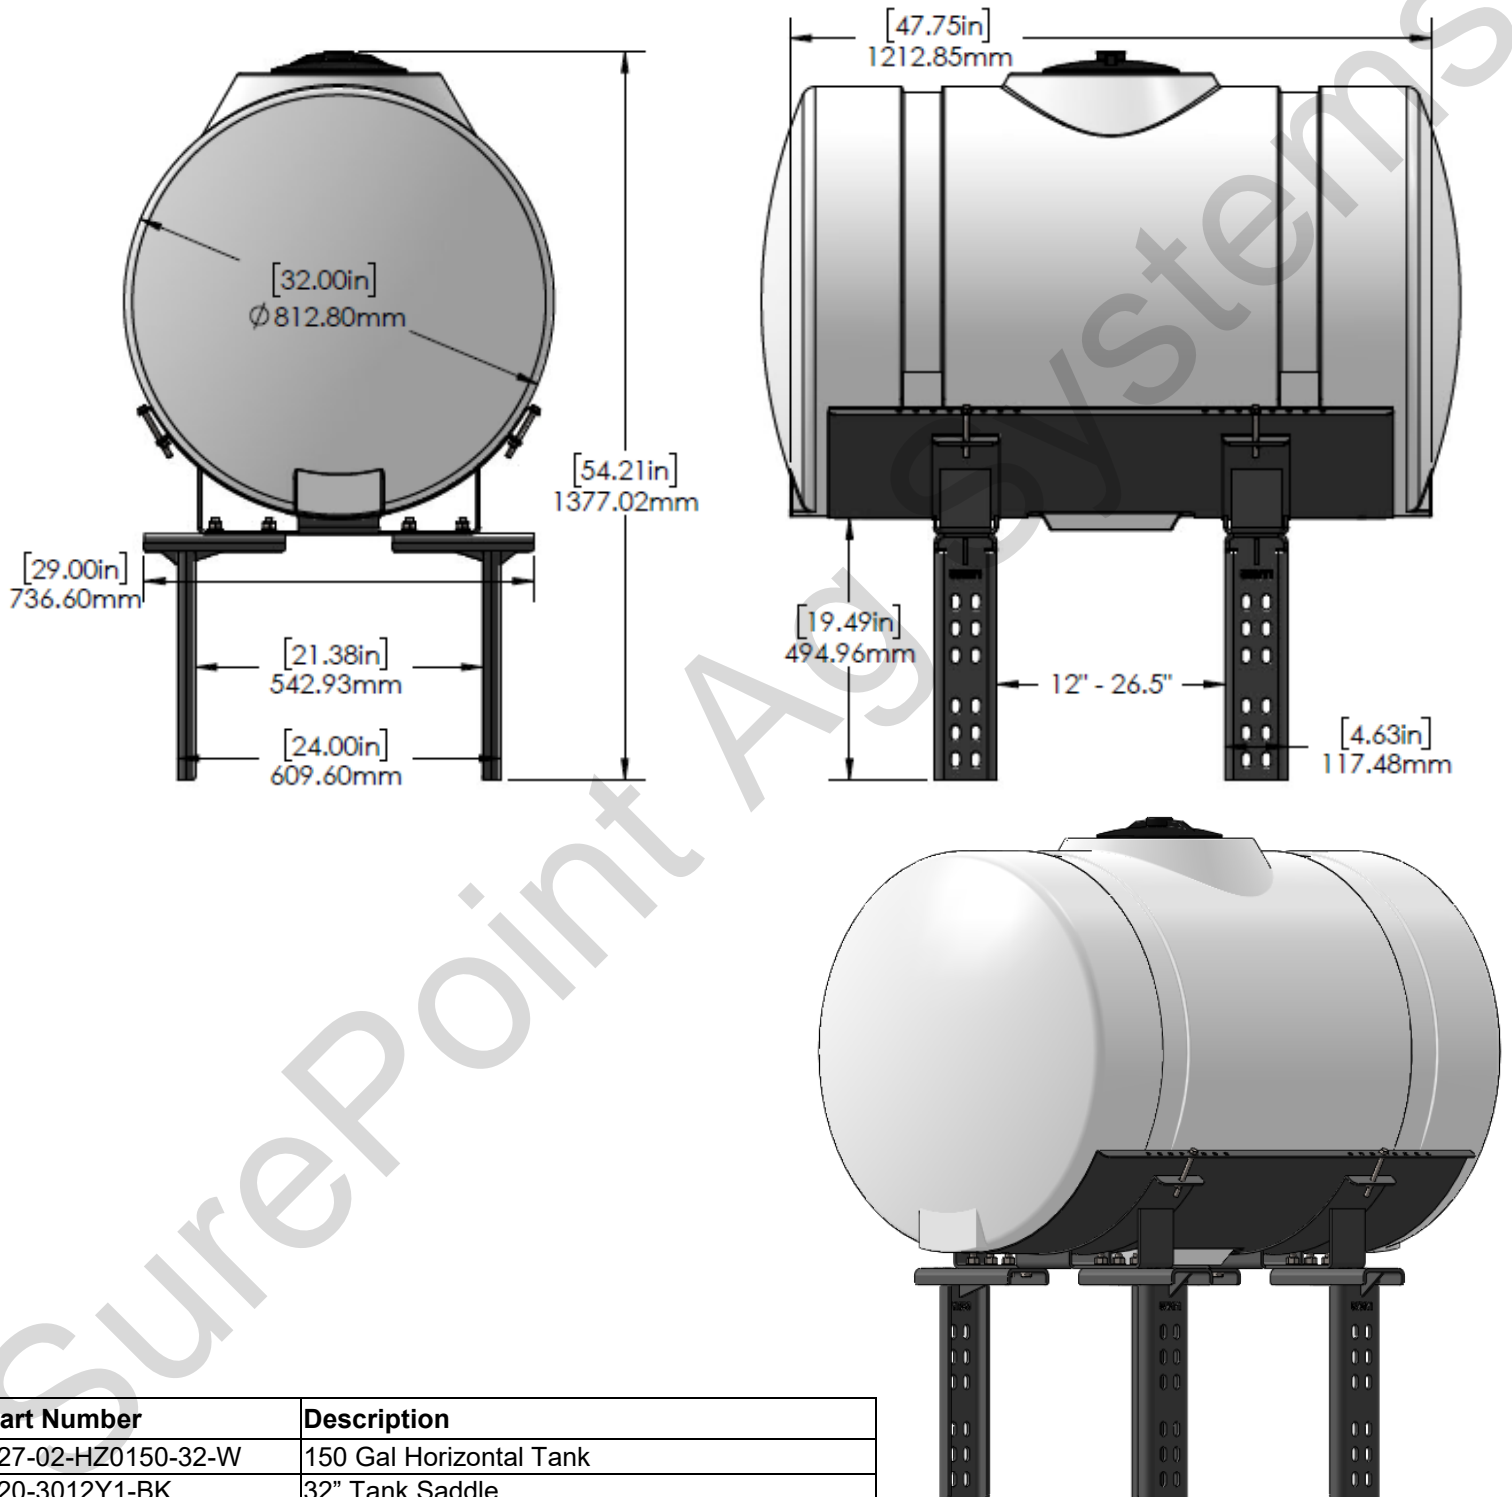

530-03-210200

Kinze 3000/3005 (6R/8R) Double Frame Dual 150 Gallon Tanks - No Markers

Instruction Sheet: 396-3090Y1

Part Number	Description
727-02-HZ0150-32-W	150 Gal Horizontal Tank
420-3012Y1-BK	32" Tank Saddle
420-3003Y1-BK	150 Gal Round Tank Support Sheet
420-5551Y1-BK	Split H-Style Mounting Bracket

*Kit includes mounting hardware and U-Bolts