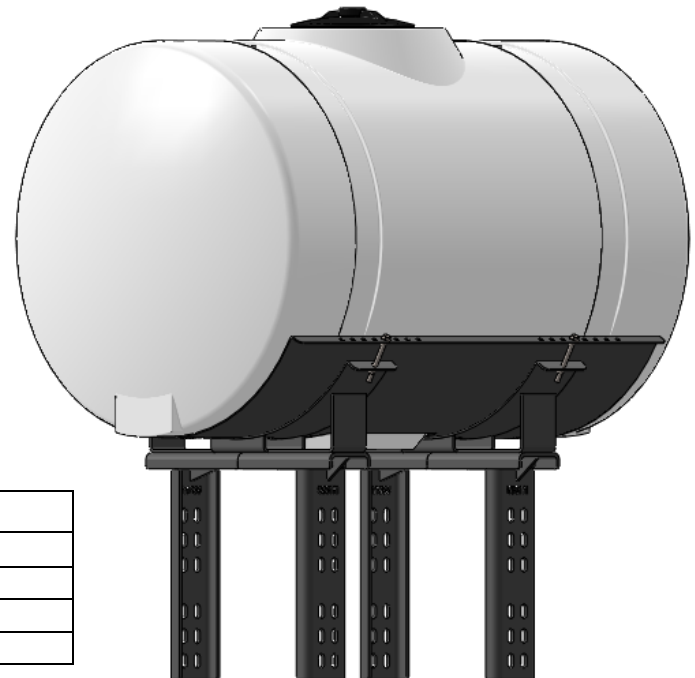

530-03-300300

Kinze 3600/3605 (16R) - Row Box Split Row Dual 150 Gallon Tanks - No Markers

Instruction Sheet: 396-5035Y1

Part Number	Description
727-02-HZ0150-32-W	150 Gal Horizontal Tank
420-3012Y1-BK	32" Tank Saddle
420-3003Y1-BK	150 Gal Round Tank Support Sheet
420-5551Y1-BK	Split H-Style Mounting Bracket

*Kit includes mounting hardware and U-Bolts