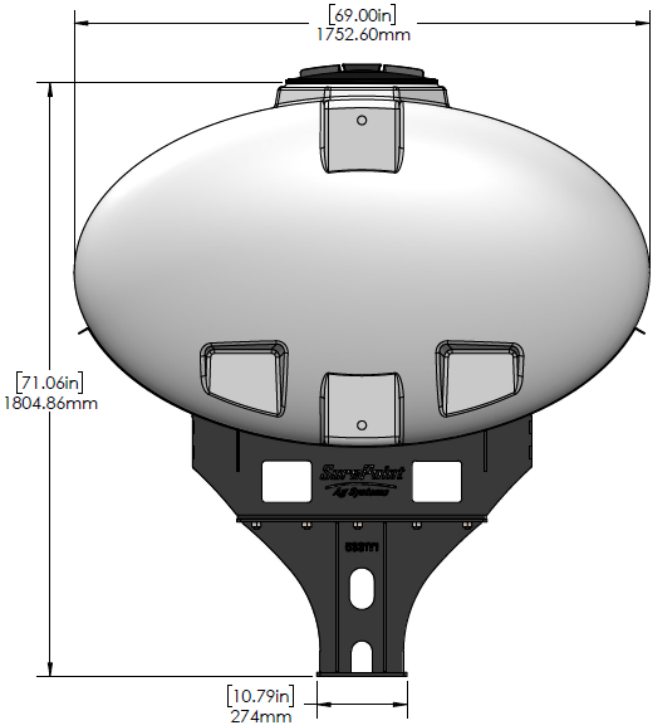

530-03-455275

Kinze 4900/4905 (24R) Hitch Mount Tank - 750 Gal Elliptical

Instruction Sheet: 396-5039Y1

Part Number	Description
727-01-HE0750-69-CS-W	Elliptical Tank - 750 Gal - White
421-5321Y1-BK	600/750 Gallon Elliptical Tank Cradle
421-5331Y1-BK	18" Tank Pedestal

*Kit includes mounting hardware and U-Bolts