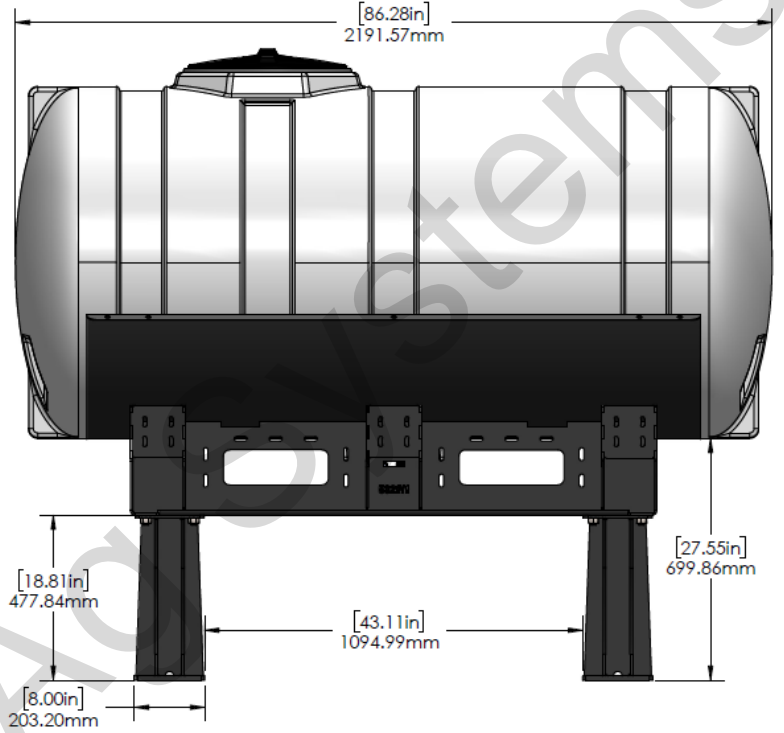

530-00-605100

White 600 Gallon Elliptical Universal Hitch Mount Tank Kit

Part Number	Description
727-01-HE0600-64-CS-W	Elliptical Tank - 600 Gal - White
421-5321Y1-BK	600/750 Gallon Elliptical Tank Cradle
421-5331Y1-BK	18" Tank Pedestal

*Kit includes mounting hardware and U-Bolts