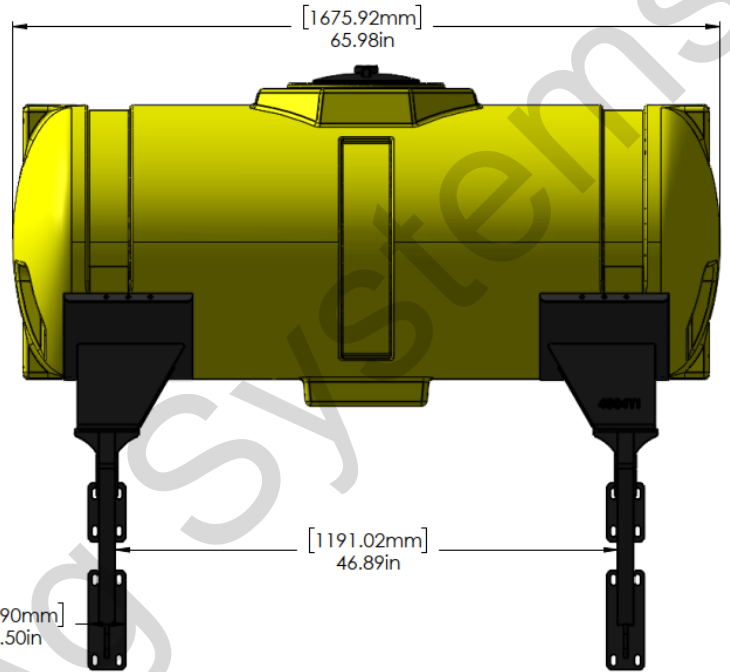

*Kit includes mounting hardware and U-Bolts

530-01-355800

John Deere 1790/1795 40' - 600 Gallon Ellip Hitch Mount Tank Kit (no markers)

Instruction Sheet: 396-001310

Part Number	Description
727-01-HE0600-64-CS-Y	Elliptical Tank - 600 Gal - Yellow
421-5321Y1-BK	600/750 Gallon Elliptical Tank Cradle
421-5331Y1-BK	18" Tank Pedestal

*Kit includes mounting hardware and U-Bolts

530-01-455550

John Deere DB44 (and smaller) - 500 Gallon Elliptical Hitch Mount Tank Kit Instruction Sheet: 396-4108Y1

Part Number	Description
727-01-HE0500-57-CS-Y	Elliptical Tank - 500 Gal - Yellow
421-5638Y1-BK	500 Gallon Elliptical Cradle, Black
421-5331Y1-BK	18" Tank Pedestal

*Kit includes mounting hardware and U-Bolts

530-01-450560

John Deere DB60 - 2-200 Gallon Elliptical Wing Mount Tank Kits

Instruction Sheet: 396-5147Y1

**Kit does not work with 15" row spacing*

Part Number	Description
727-01-HE0200-41-Y	200 Gal Elliptical Tank - Yellow
420-4694Y1-BK	200 Gallon Elliptical Saddle
420-6943Y1-BK	DB Wing Tank Mounting Bracket