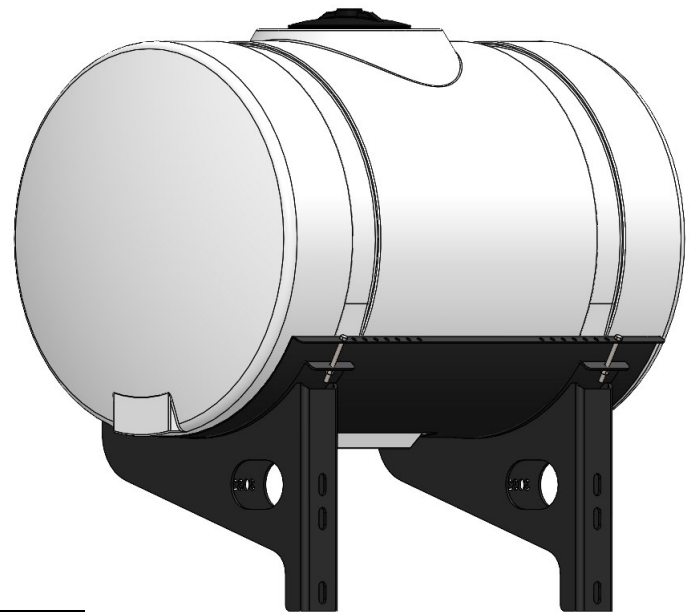

530-03-230100

Kinze 3500/3505 (6R/8R) Non-Split Row Dual 150 Gallon Tanks

Instruction Sheet: 396-5570Y1

Part Number	Description
727-02-HZ0150-32-W	150 Gal Horizontal Tank
420-3032Y1-BK	Offset Bar Mount Saddle
420-3003Y1-BK	150 Gal Round Tank Support Sheet

*Kit includes mounting hardware and U-Bolts