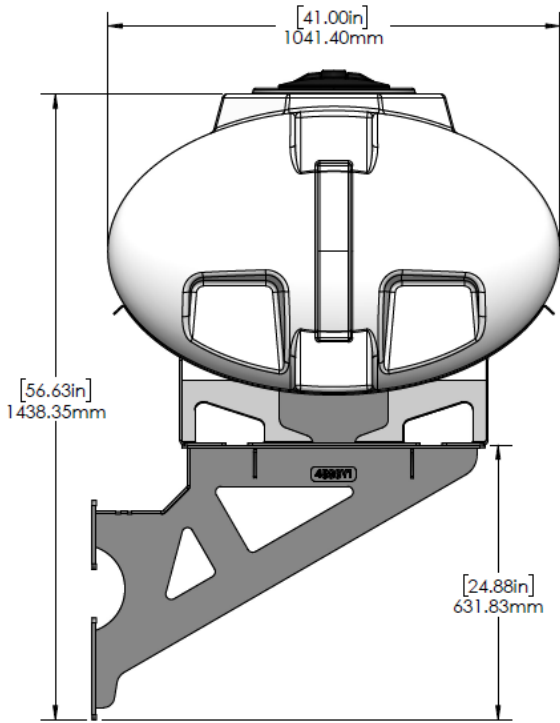

530-02-450050

Case iH 1255 24R30 Bulk Fill - 200 Gallon Wing Mounted Tank Kit Instruction Sheet: 396-4705Y1

Part Number	Description
727-01-HE0200-41-W	200 Gallon Elliptical Tank
420-4694Y1-BK	200 Gallon Elliptical Tank Saddle
420-4596Y1-BK	24R Wing Tank - Bulk Fill Tank Mounting Bracket

*Kit includes mounting hardware and U-Bolts