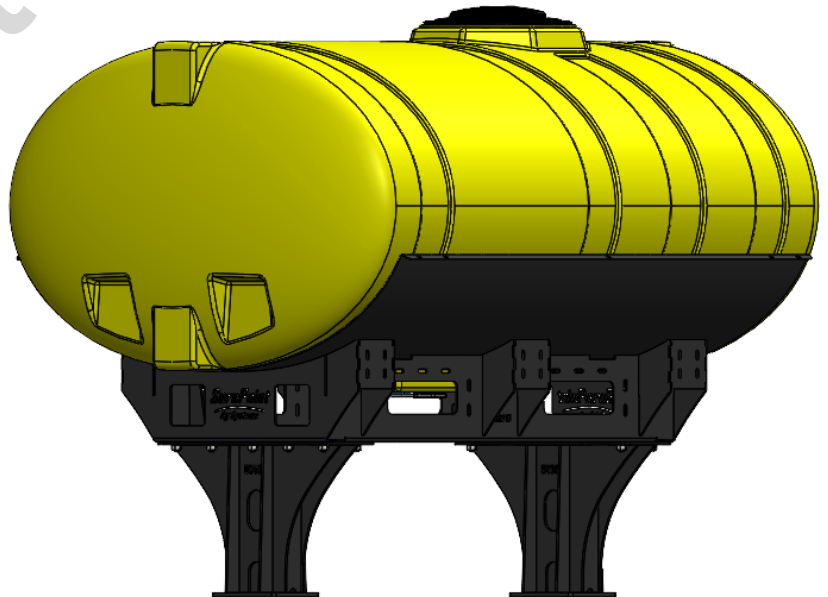

Universal Tank Brackets

Kit Description	Kit Number
Yellow 150 Gallon Round (32"Ø) Universal Tank Kit with Black Cradle	530-00-100100
Yellow 150 Gallon Elliptical Universal Tank Kit with Black Saddles	530-00-100150
Yellow 200 Gallon Round (38"Ø) Universal Tank Kit with Black Cradle	530-00-100200
White 150 Gallon Tank Kit for 32" Tank/ Black Saddles	530-00-150100
Yellow 150 Gallon Tank Kit for 32" Tank/ Black Saddles	530-00-150200
White 200 Gallon Tank Kit for 32" Tank/ Black Saddles	530-00-200100
White 200 Gallon Tank Kit for 38" Tank/ Black Saddles	530-00-200150
Yellow 200 Gallon Tank Kit for 32" Tank/ Black Saddles	530-00-200200
Yellow 200 Gallon Tank Kit for 38" Tank/ Black Saddles	530-00-200250
White 300 Gallon Tank Kit for 38" Tank/ Black Saddles	530-00-300100
Yellow 300 Gallon Tank Kit for 38" Tank/ Black Saddles	530-00-300200
White 400 Gallon Elliptical Universal Hitch Mount Tank Kit	530-00-400100
White 500 Gallon Elliptical Universal Hitch Mount Tank Kit	530-00-500100
White 600 Gallon Elliptical Universal Hitch Mount Tank Kit	530-00-600100
White 750 Gallon Elliptical Universal Hitch Mount Tank Kit	530-00-750100

*Kit includes mounting hardware and U-Bolts

530-01-255500

John Deere 1770/1775 16R30 - 500 Gallon Elliptical Hitch Mount Tank Kit

Instruction Sheet: 396-001310

Part Number	Description
727-01-HE0500-57-CS-Y	Elliptical Tank - 500 Gal - Yellow
421-5638Y1-BK	500 Gallon Elliptical Cradle, Black
421-5704Y1-BK	22" Tank Pedestal

*Kit includes mounting hardware and U-Bolts

530-01-255550

John Deere 1770/1775 16R30 - 600 Gallon Elliptical Hitch Mount Tank Kit

Instruction Sheet: 396-001310

Part Number	Description
727-01-HE0600-64-CS-Y	Elliptical Tank - 600 Gal - Yellow
421-5321Y1-BK	600/750 Gallon Elliptical Tank Cradle
421-5331Y1-BK	18" Tank Pedestal