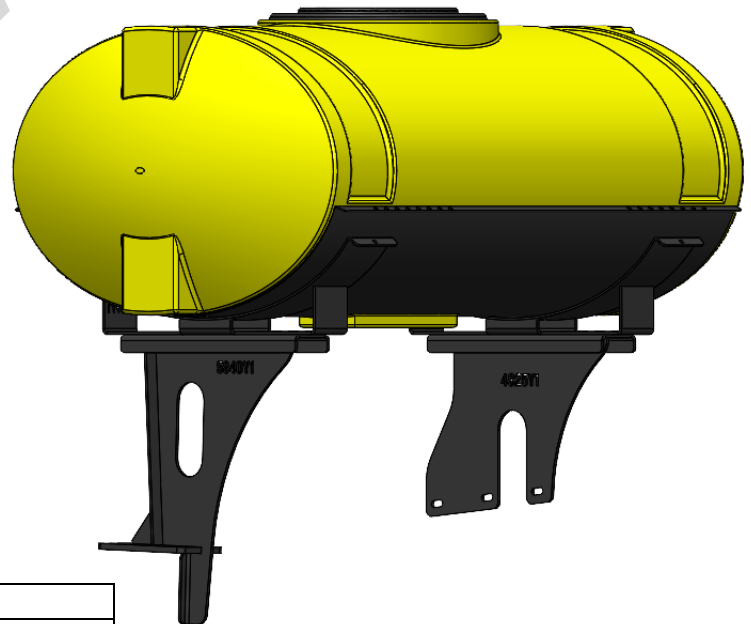

530-01-550250

John Deere 1760/1765 (Non-NT) 12R30 - 150 Gallon Elliptical Wing Mount Tank Kit

Instruction Sheet: 396-3088Y1

Part Number	Description
727-01-HE0150-38-Y	Elliptical Tank - 150 Gal - Yellow
420-3009Y1-BK	150 Gallon Elliptical Tank Saddle
420-3001Y1-BK	150 Gallon Elliptical Tank Support Sheet
420-4925Y1-BK	JD 1760/1765 Outer Tank Bracket (Non-NT)
420-5840Y1-BK	JD 1760/1765 Inner Tank Bracket

*Kit includes mounting hardware and U-Bolts