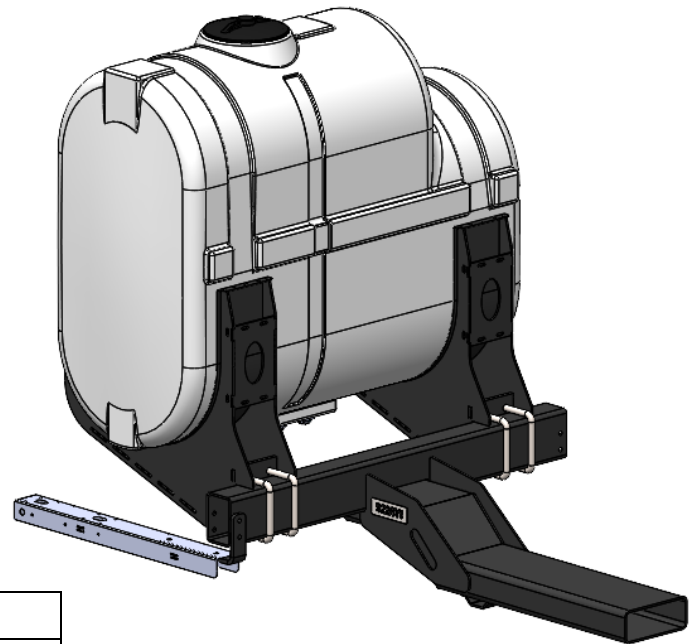

530-04-200200

Fendt Momentum Dual 200 Gallon Cutaway Saddle Tank Kit Instruction Sheet: 396-5479Y1

Part Number	Description
727-08-CAW0200-24-W	White Sidemount Cutaway Tank - 200 Gal
400-5080Y1-BK	Direct To Bar 200 Gal Cutaway Tank Cradle
430-5226Y1-BK	Fendt Momentum Saddle Tank Mount Bar

*Kit includes mounting hardware and U-Bolts