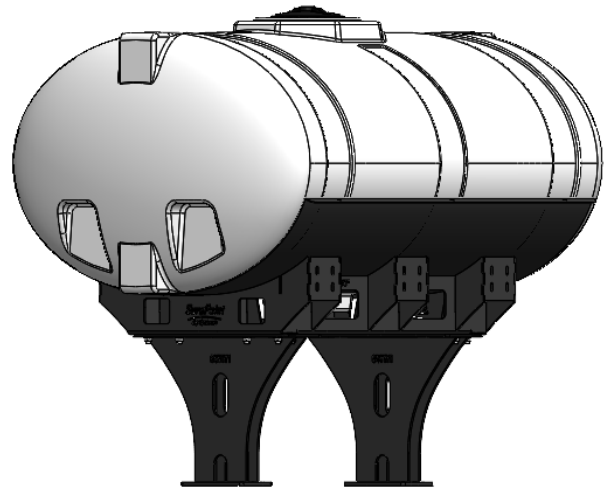

*Kit includes mounting hardware and U-Bolts

530-03-455140

Kinze 4900/4905 (16R) Hitch Mount Tank - 400 Gal Elliptical

Instruction Sheet: 396-4864Y1

B
Kinze

Part Number	Description
727-01-HE0400-57-W	Elliptical Tank - 400 Gal - White
421-6516Y1-BK	400 Gallon Elliptical Tank Cradle
421-6571Y1-BK	20" Light Duty Pedestal