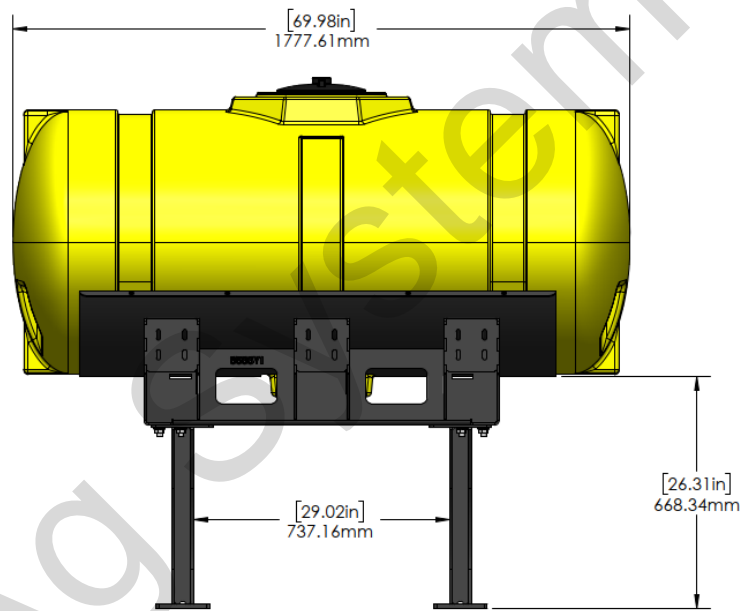

530-01-255750

John Deere 1770/1775 12R30 - 400 Gallon Elliptical Hitch Mount Tank Kit

Instruction Sheet: 396-001390

Part Number	Description
727-01-HE0400-57-Y	Elliptical Tank - 400 Gal - Yellow
421-6571Y1-BK	20" Light Duty Pedestal
421-6516Y1-BK	400 Gallon Elliptical Tank Cradle

*Kit includes mounting hardware and U-Bolts