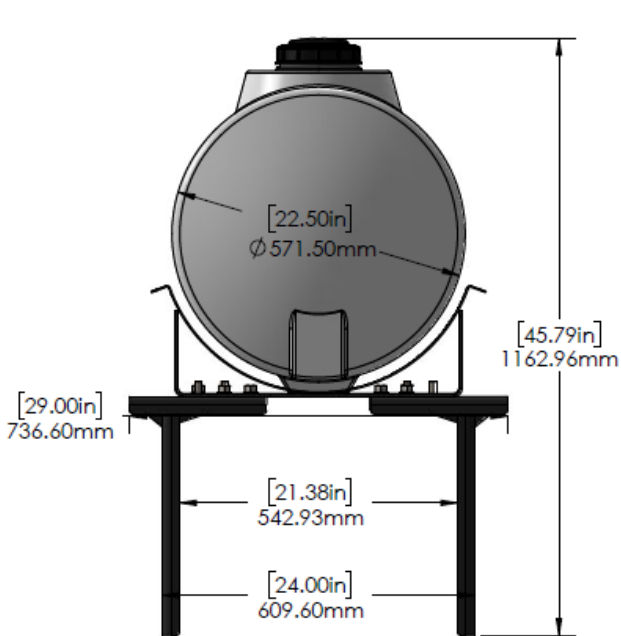

*Kit includes mounting hardware and U-Bolts

530-03-210400

Kinze 3000/3005 (6R/8R) Double Frame Dual 100 Gallon Tanks - Use With Markers

Instruction Sheet: 396-5568Y1

B
Kinze

Part Number	Description
727-02-HZ0100-23-W	100 Gal Horizontal Tank
420-2483Y1-BK	23" Tank Saddle
420-5551Y1-BK	Split H-Style Mounting Bracket