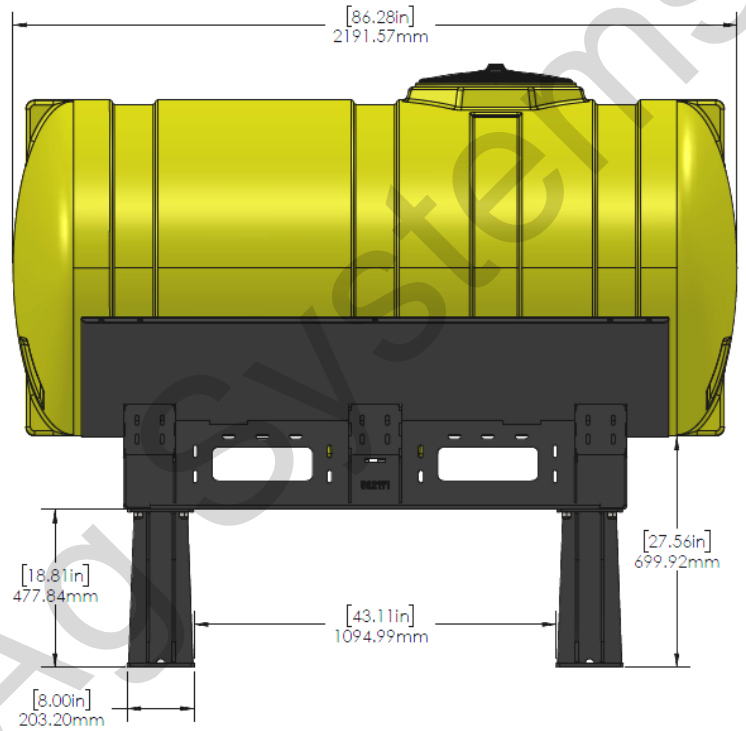

*Kit includes mounting hardware and U-Bolts

530-01-155500

John Deere 1770/1775 24R30 - 500 Gallon Elliptical Hitch Mount Tank Kit

Instruction Sheet: 396-001290

Part Number	Description
727-01-HE0500-57-CS-Y	Elliptical Tank - 500 Gal - Yellow
421-5638Y1-BK	500 Gallon Elliptical Cradle, Black
421-5704Y1-BK	22" Tank Pedestal

*Kit includes mounting hardware and U-Bolts

530-01-155550

John Deere 1770/1775 24R30 - 600 Gallon Elliptical Hitch Mount Tank Kit

Instruction Sheet: 396-001290

Part Number	Description
727-01-HE0600-64-CS-Y	Elliptical Tank - 600 Gal - Yellow
421-5321Y1-BK	600/750 Gallon Elliptical Tank Cradle
421-5331Y1-BK	18" Tank Pedestal

**Kit includes mounting hardware and U-Bolts*

530-01-455565

John Deere DB60 - 500 Gallon Elliptical Hitch Mount Tank Kit

Instruction Sheet: 396-5146Y1

Part Number	Description
727-01-HE0500-57-CS-Y	Elliptical Tank - 500 Gal - Yellow
421-5321Y1-BK	600/750 Gallon Elliptical Tank Cradle
421-5331Y1-BK	18" Tank Pedestal

*Kit includes mounting hardware and U-Bolts

530-01-455570

John Deere DB60 - 600 Gallon Elliptical Hitch Mount Tank Kit

Instruction Sheet: 396-5146Y1

Part Number	Description
727-01-HE0600-64-CS-Y	Elliptical Tank - 600 Gal - Yellow
421-5321Y1-BK	600/750 Gallon Elliptical Tank Cradle
421-5331Y1-BK	18" Tank Pedestal