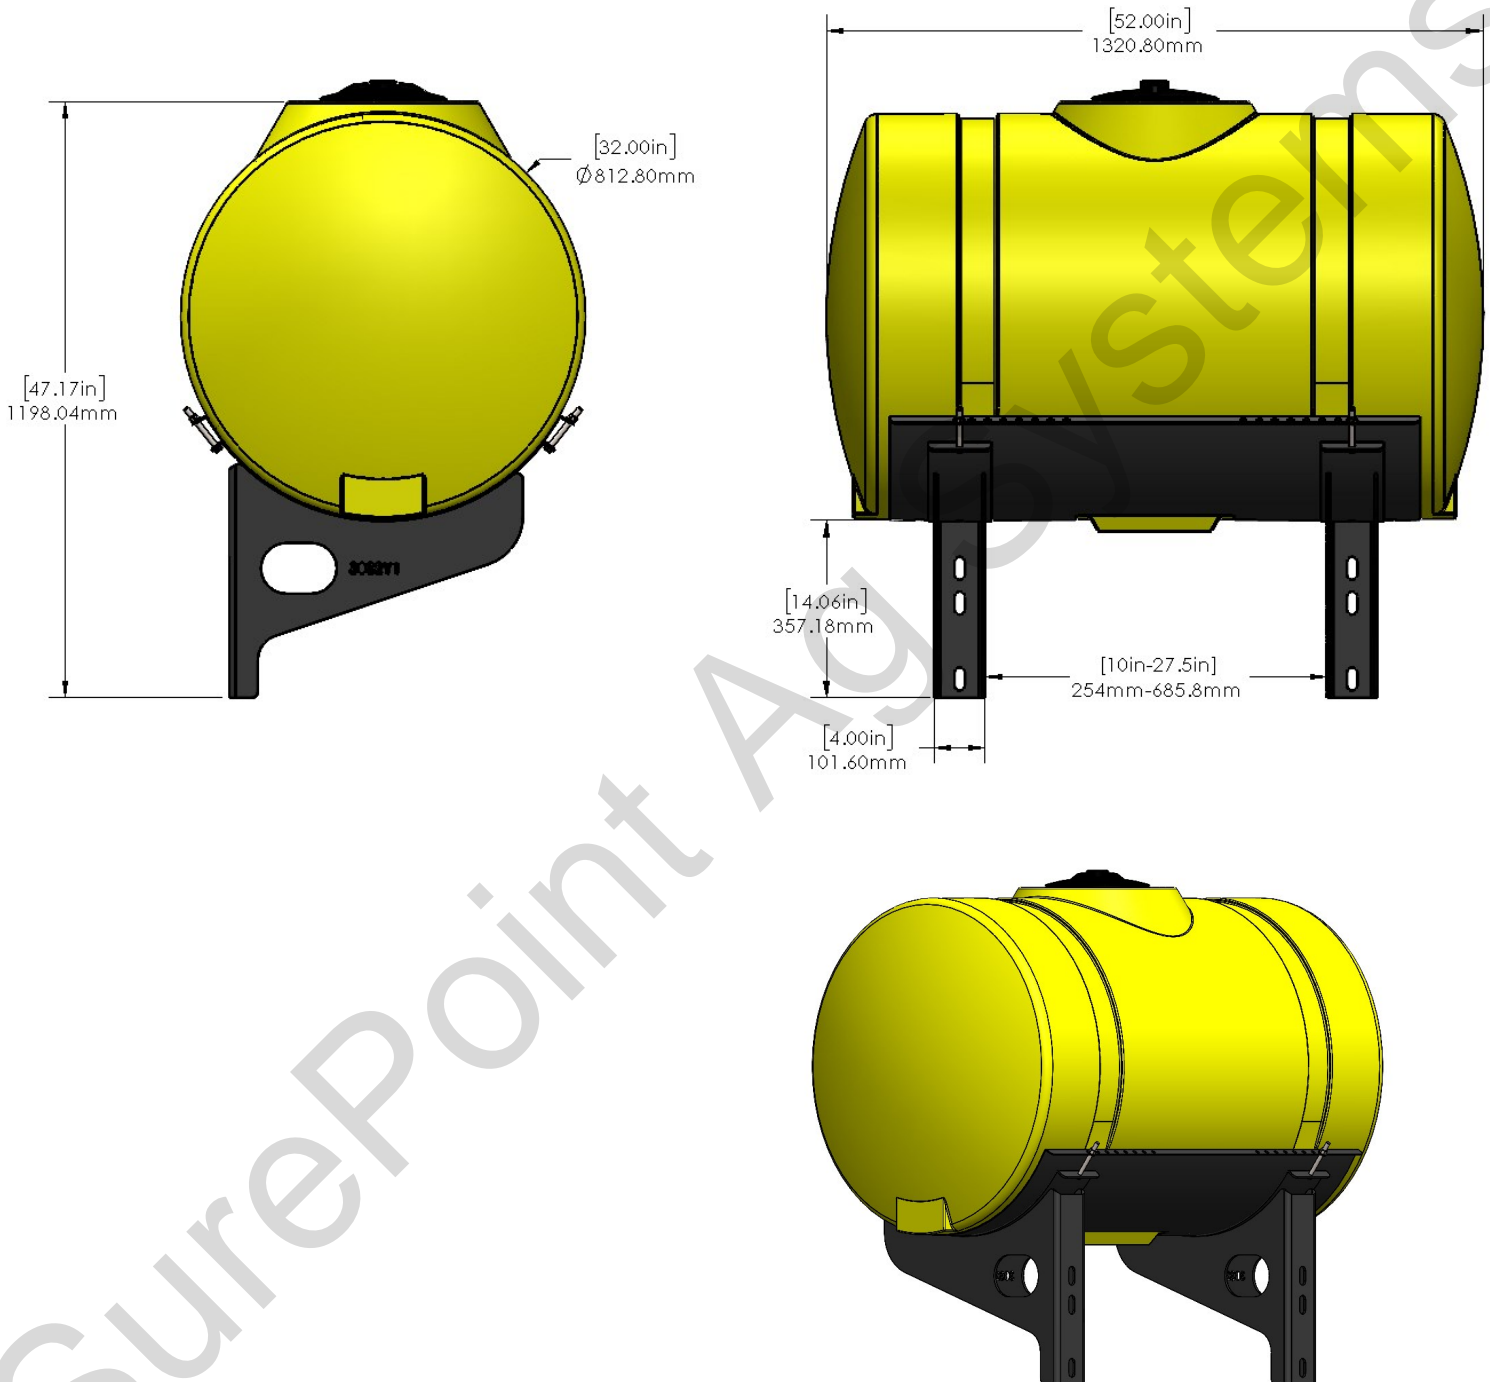

530-01-025150

150 Gal Tank, Bracket, & Hardware for John Deere Applications

Part Number	Description
727-02-HZ0150-32-Y	Horizontal Tank - 150 Gal - Yellow - 32" X 52"
420-3032Y1-BK	Offset Bar Mount Saddle for 32" Tank
420-3003Y1-BK	150 Gallon Round - 32" Tank Support Sheet

*Kit includes mounting hardware and U-Bolts