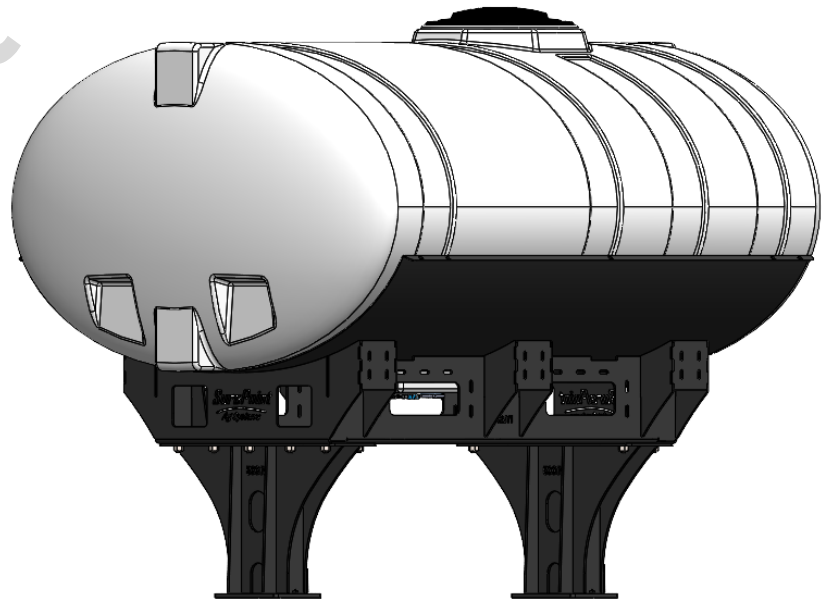

530-00-605100

White 600 Gallon Elliptical Universal Hitch Mount Tank Kit

Part Number	Description
727-01-HE0600-64-CS-W	Elliptical Tank - 600 Gal - White
421-5321Y1-BK	600/750 Gallon Elliptical Tank Cradle
421-5331Y1-BK	18" Tank Pedestal

*Kit includes mounting hardware and U-Bolts