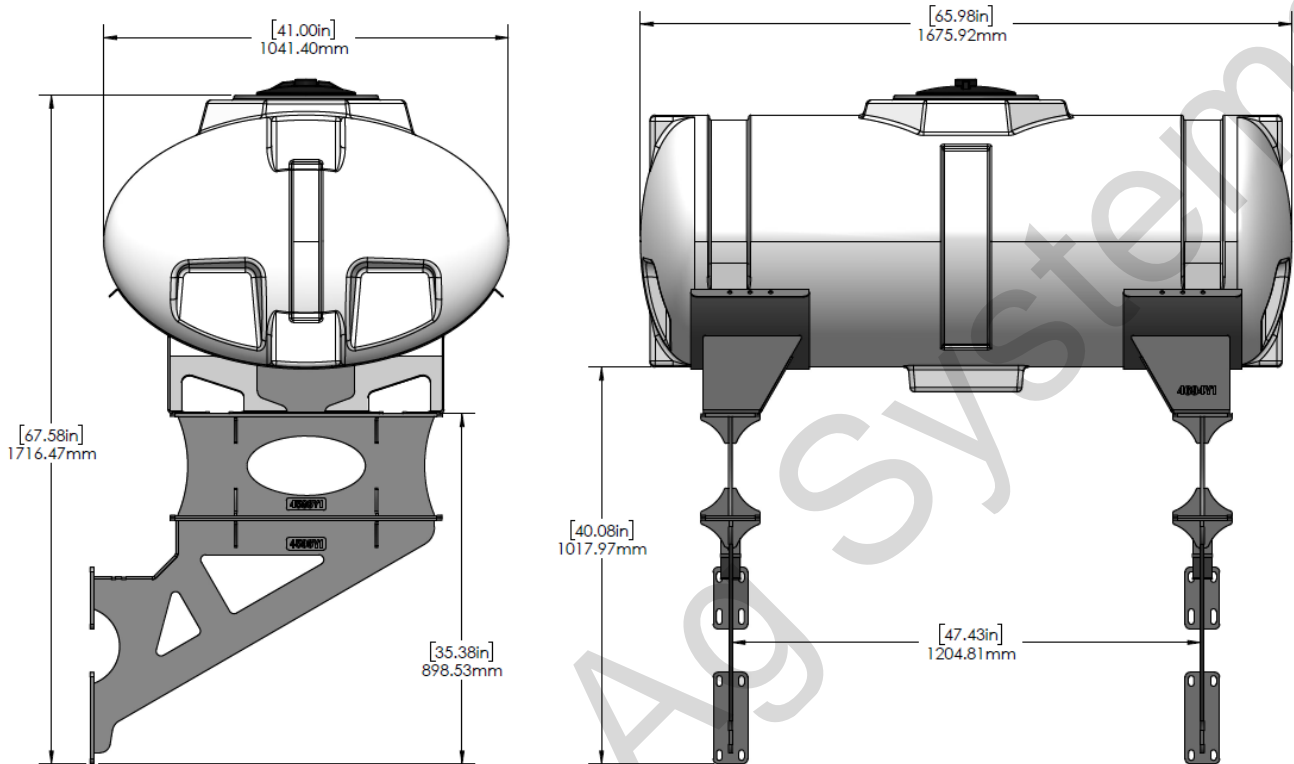

530-03-425025

Kinze 4900/4905 (24R) Row Box - Wing Mounted Tanks - Dual 200 Gal Elliptical Instruction Sheet: 396-5037Y1

Part Number	Description
727-01-HE0200-41-W	Elliptical Tank - 200 Gal - White
420-4694Y1-BK	200 Gallon Elliptical Tank Saddle
420-4596Y1-BK	24R Wing Tank - Bulk Fill Tank Mounting Bracket
420-4598Y1-BK	24R Wing Tank - Row Box Riser Bracket

*Kit includes mounting hardware and U-Bolts