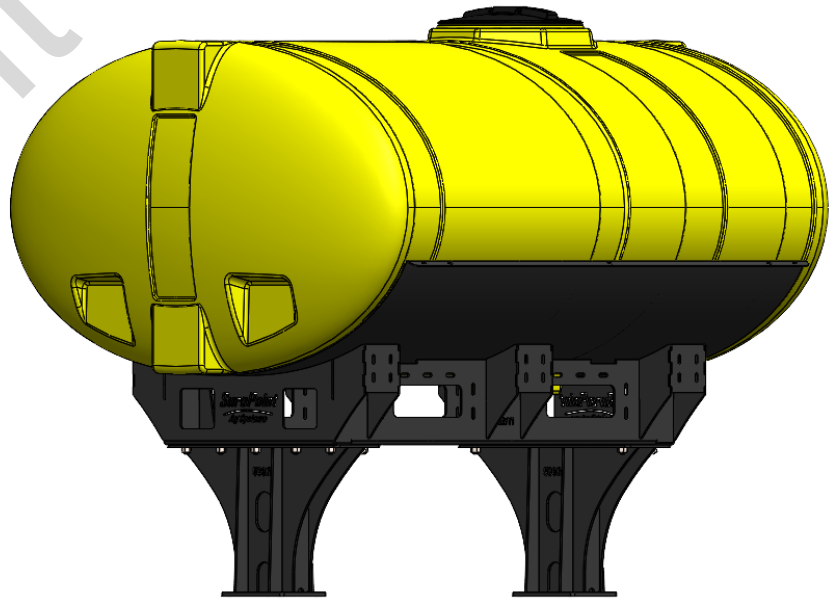

530-01-255600

John Deere 1770/1775 16R30 - 750 Gallon Elliptical Hitch Mount Tank Kit

Instruction Sheet: 396-001310

Part Number	Description
727-01-HE0750-69-CS-Y	Elliptical Tank - 750 Gal - Yellow
421-5321Y1-BK	600/750 Gallon Elliptical Tank Cradle
421-5331Y1-BK	18" Tank Pedestal

*Kit includes mounting hardware and U-Bolts