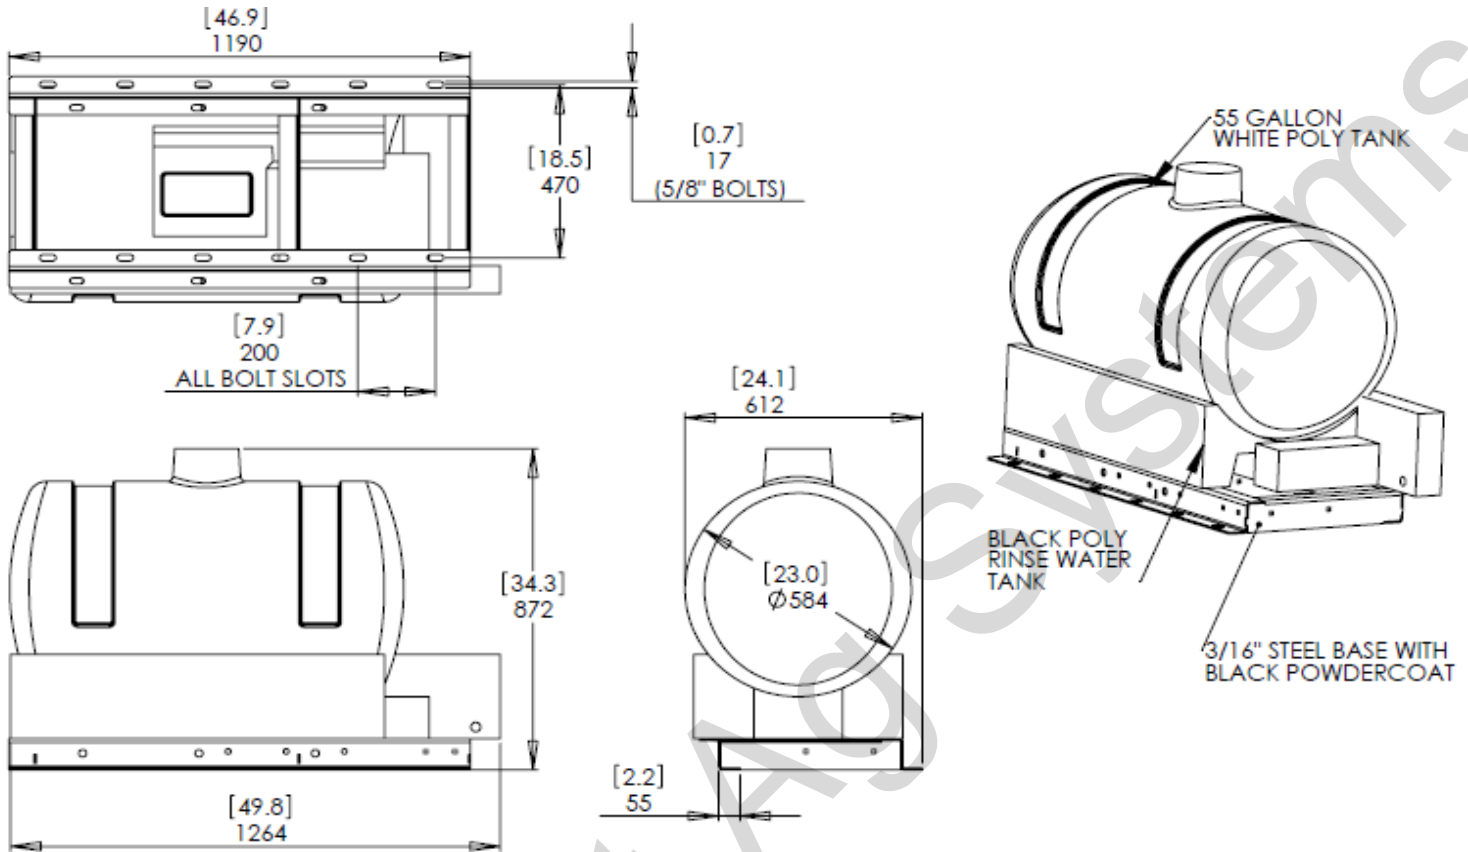

Recommended Fill Kits

- 520-00-1010 - Accelerator Fill Kit - 2" Flange Fill Kit with 1-1/2" Hose
- 520-00-1011 - Accelerator Fill Kit for 2 Tanks- 2" Flange Fill Kit with 1-1/2" Hose
- 520-00-101120 - Dual Accelerator Tank Plumbing Kit (Tank Outlet Plumbed Together)

Recommended Mounting Kits

- 526-02-200275 - Black 6" Pedestal Kit for Saddle or Accelerator
- 526-02-200280 - Green 22" Pedestal Kit for Saddle or Accelerator
- 526-02-200300 - Black 16" Pedestal Kit for Saddle or Accelerator
- 526-02-200305 - Green 22" Pedestal Kit for Saddle or Accelerator
- 526-02-200350 - Black 22" Pedestal Kit for Saddle or Accelerator
- 526-02-200355 - Green 22" Pedestal Kit for Saddle or Accelerator