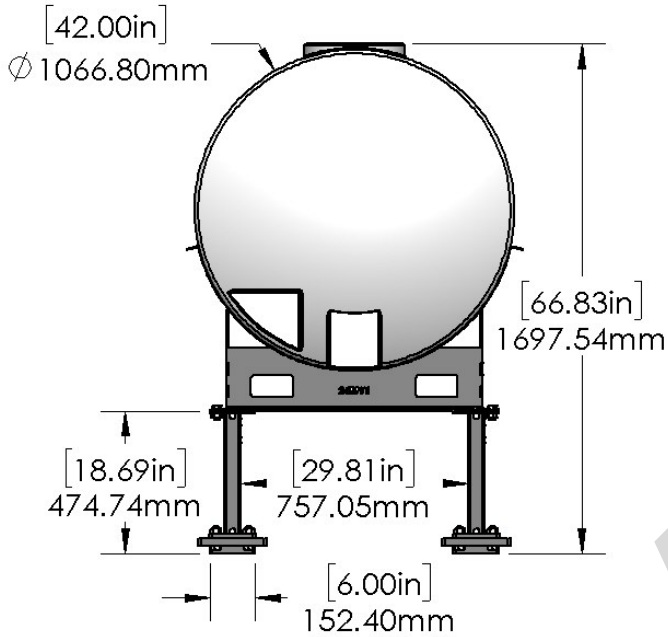

530-04-150500

Agco White 16R 9816 Hitch Mount Tank Kit - 400 Gallon Round

Instruction Sheet: 396-2806Y1

Part Number	Description
727-02-HZ0400-42-W	Horizontal Tank - 400 Gal - White 74" x 42"
451-2409Y1-BK	400 Gal Horiz Cradle - Black for Round Tank
421-2020A1-BK	16-3/4" - 300-500 Gallon Tank Pedestal

*Kit includes mounting hardware and U-Bolts