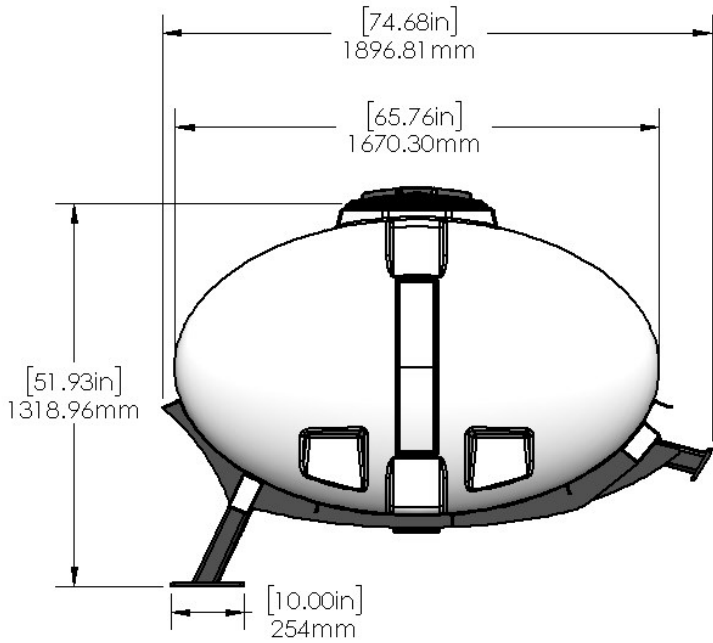

530-02-400600

Case iH 2150 - 600 Gallon Elliptical Tank Kit (16R30/24R30 Bulk Fill)

Instruction Sheet: 396-3848Y1

Part Number	Description
727-01-HE0600-64-CS-W	Elliptical Tank - 600 Gal - White - Center Sump
421-4905Y1-BK	Case 2150 600 Gallon Tank Mount

*Kit includes mounting hardware and U-Bolts