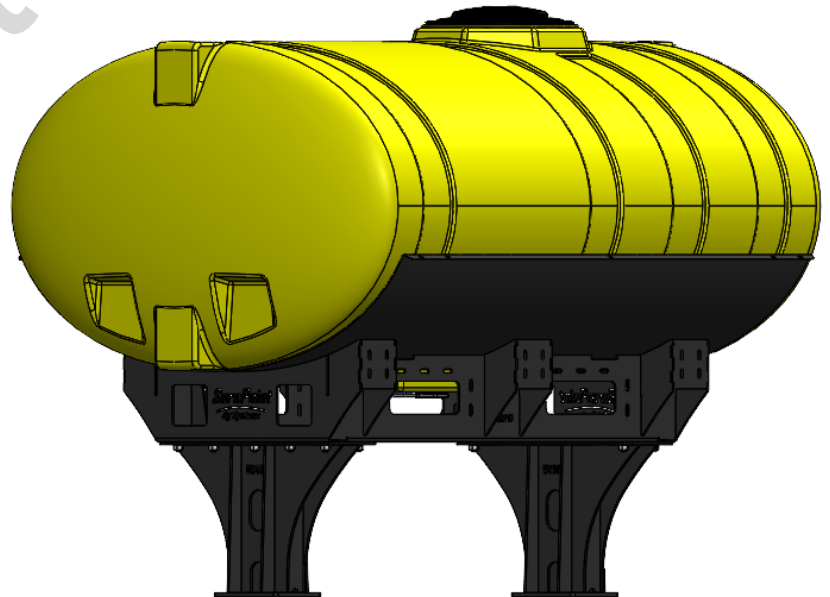

**Kit includes mounting hardware and U-Bolts*

530-01-455565

John Deere DB60 - 500 Gallon Elliptical Hitch Mount Tank Kit

Instruction Sheet: 396-5146Y1

Part Number	Description
727-01-HE0500-57-CS-Y	Elliptical Tank - 500 Gal - Yellow
421-5321Y1-BK	600/750 Gallon Elliptical Tank Cradle
421-5331Y1-BK	18" Tank Pedestal

*Kit includes mounting hardware and U-Bolts

530-01-455570

John Deere DB60 - 600 Gallon Elliptical Hitch Mount Tank Kit

Instruction Sheet: 396-5146Y1

Part Number	Description
727-01-HE0600-64-CS-Y	Elliptical Tank - 600 Gal - Yellow
421-5321Y1-BK	600/750 Gallon Elliptical Tank Cradle
421-5331Y1-BK	18" Tank Pedestal