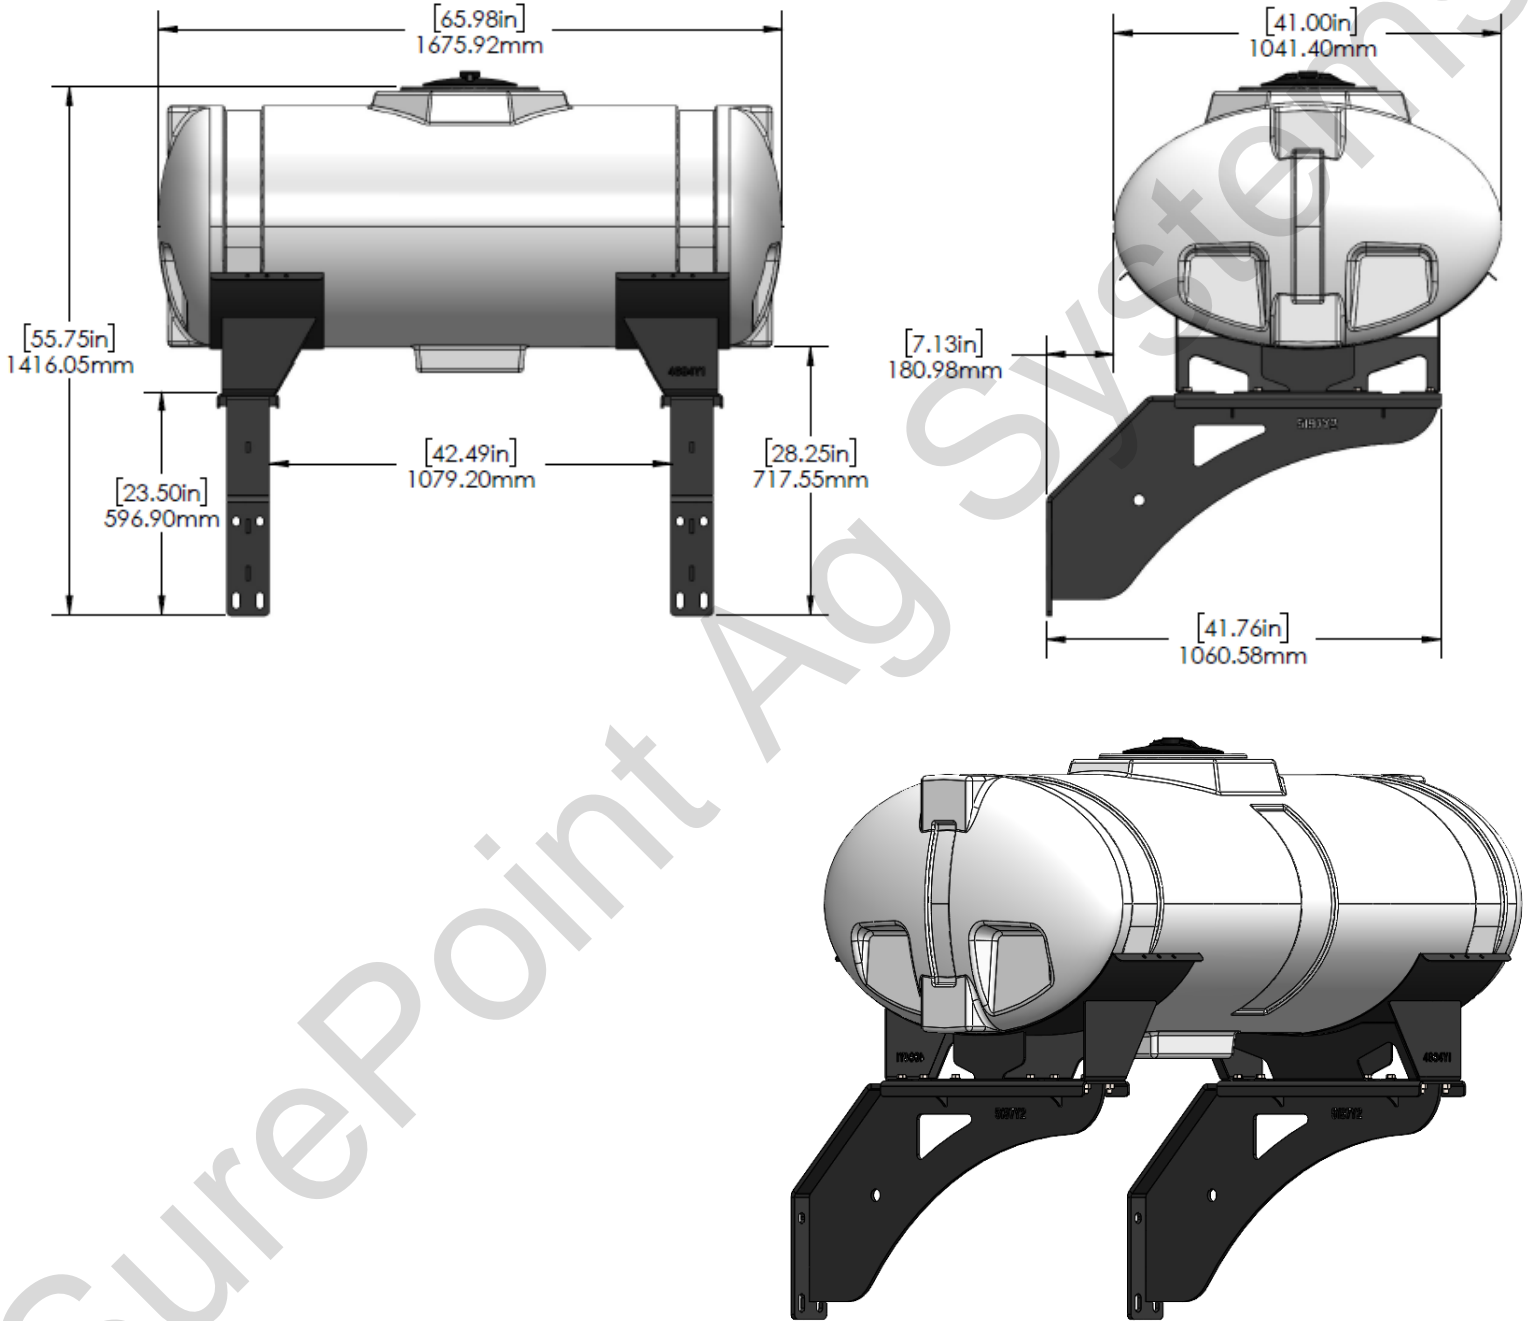

530-02-450200

Case iH 2150 24R30 - Dual 200 Gallon Wing Mounted Tank Kit

Instruction Sheet: 396-4705Y1

Part Number	Description
727-01-HE0200-41-W	Elliptical Tank - 200 Gal - White - Center Sump
420-4694Y1-BK	200 Gallon Elliptical Tank Saddle
420-5197Y1-BK	Case 2150 Wing Mount Tank Bracket

*Kit includes mounting hardware and U-Bolts