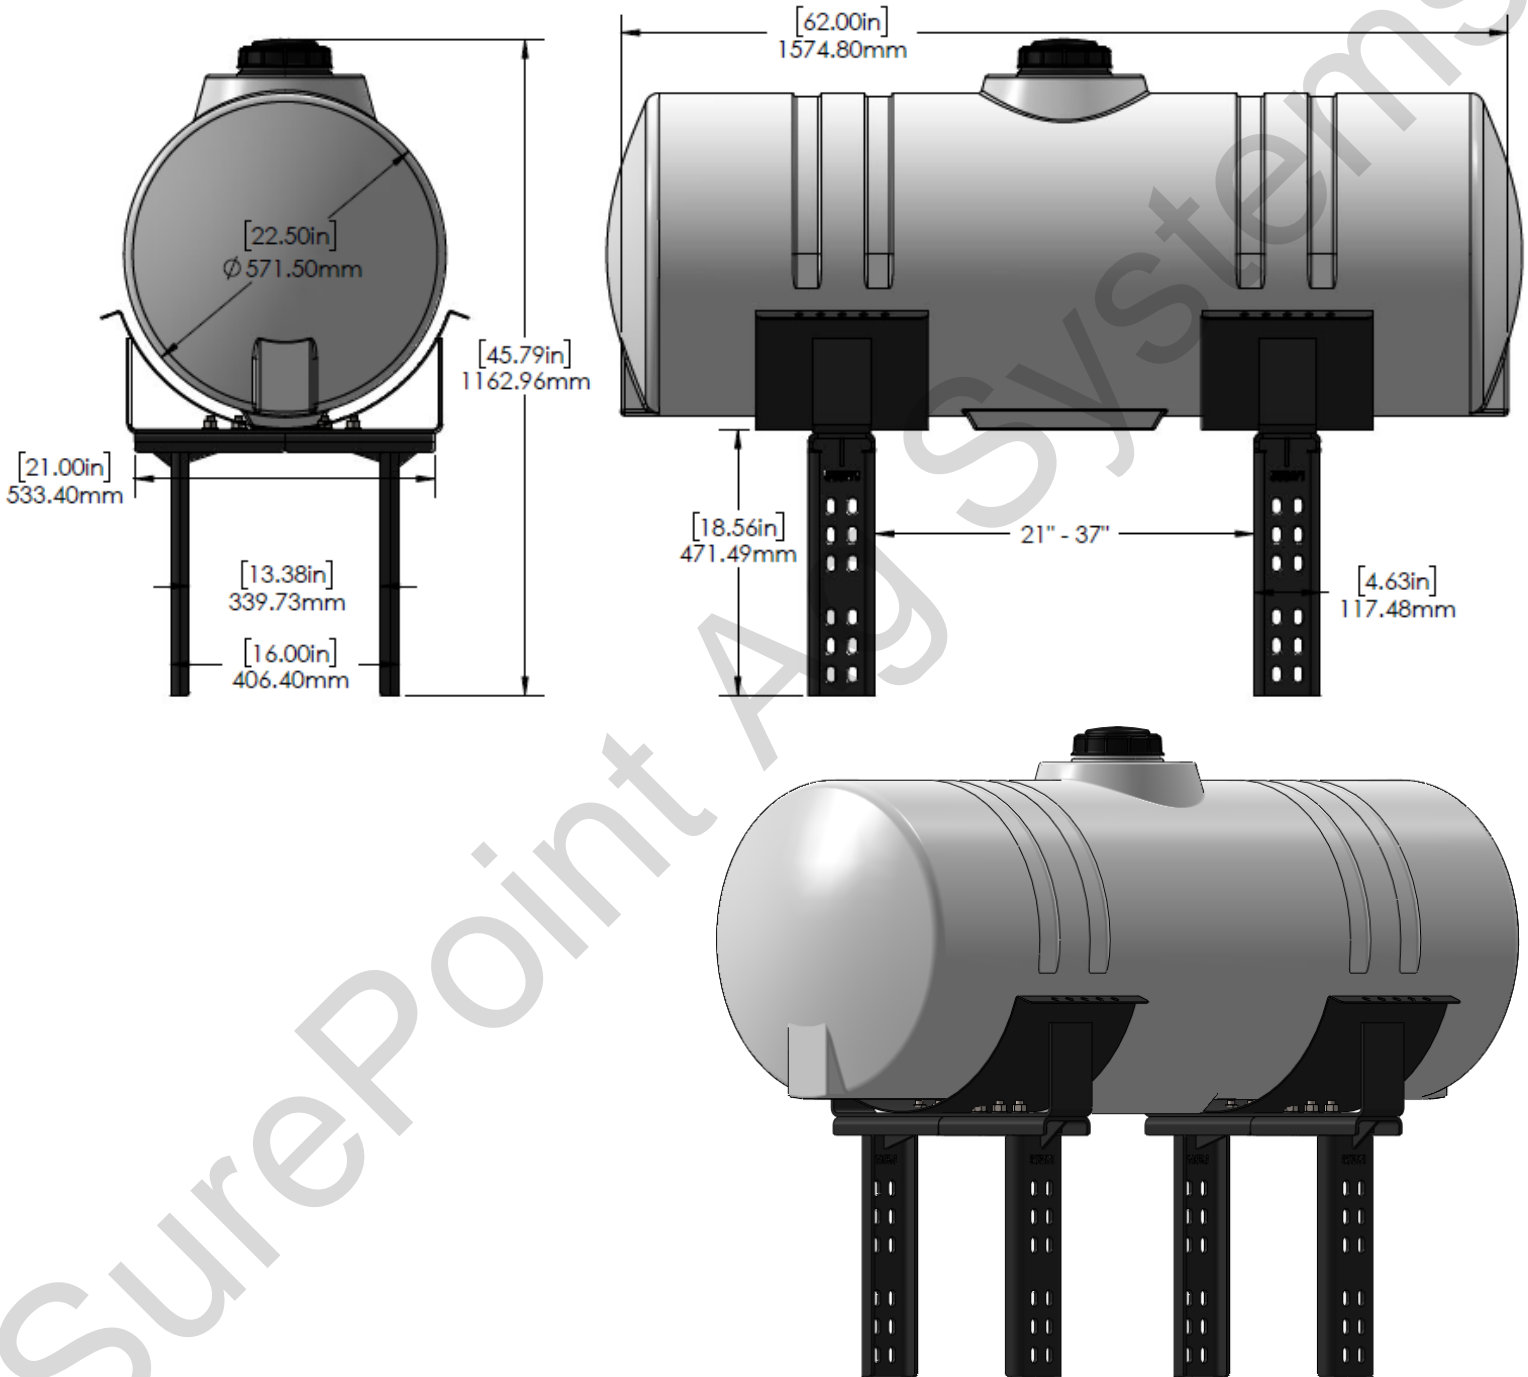

530-03-300325

Kinze 3600 (16R) - Row Box Split Row Dual 100 Gallon Tanks - MY10 and Older

Instruction Sheet: 396-5035Y1

Part Number	Description
727-02-HZ0100-23-W	100 Gal Horizontal Tank
420-2483Y1-BK	23" Tank Saddle
420-5551Y1-BK	Split H-Style Mounting Bracket

*Kit includes mounting hardware and U-Bolts