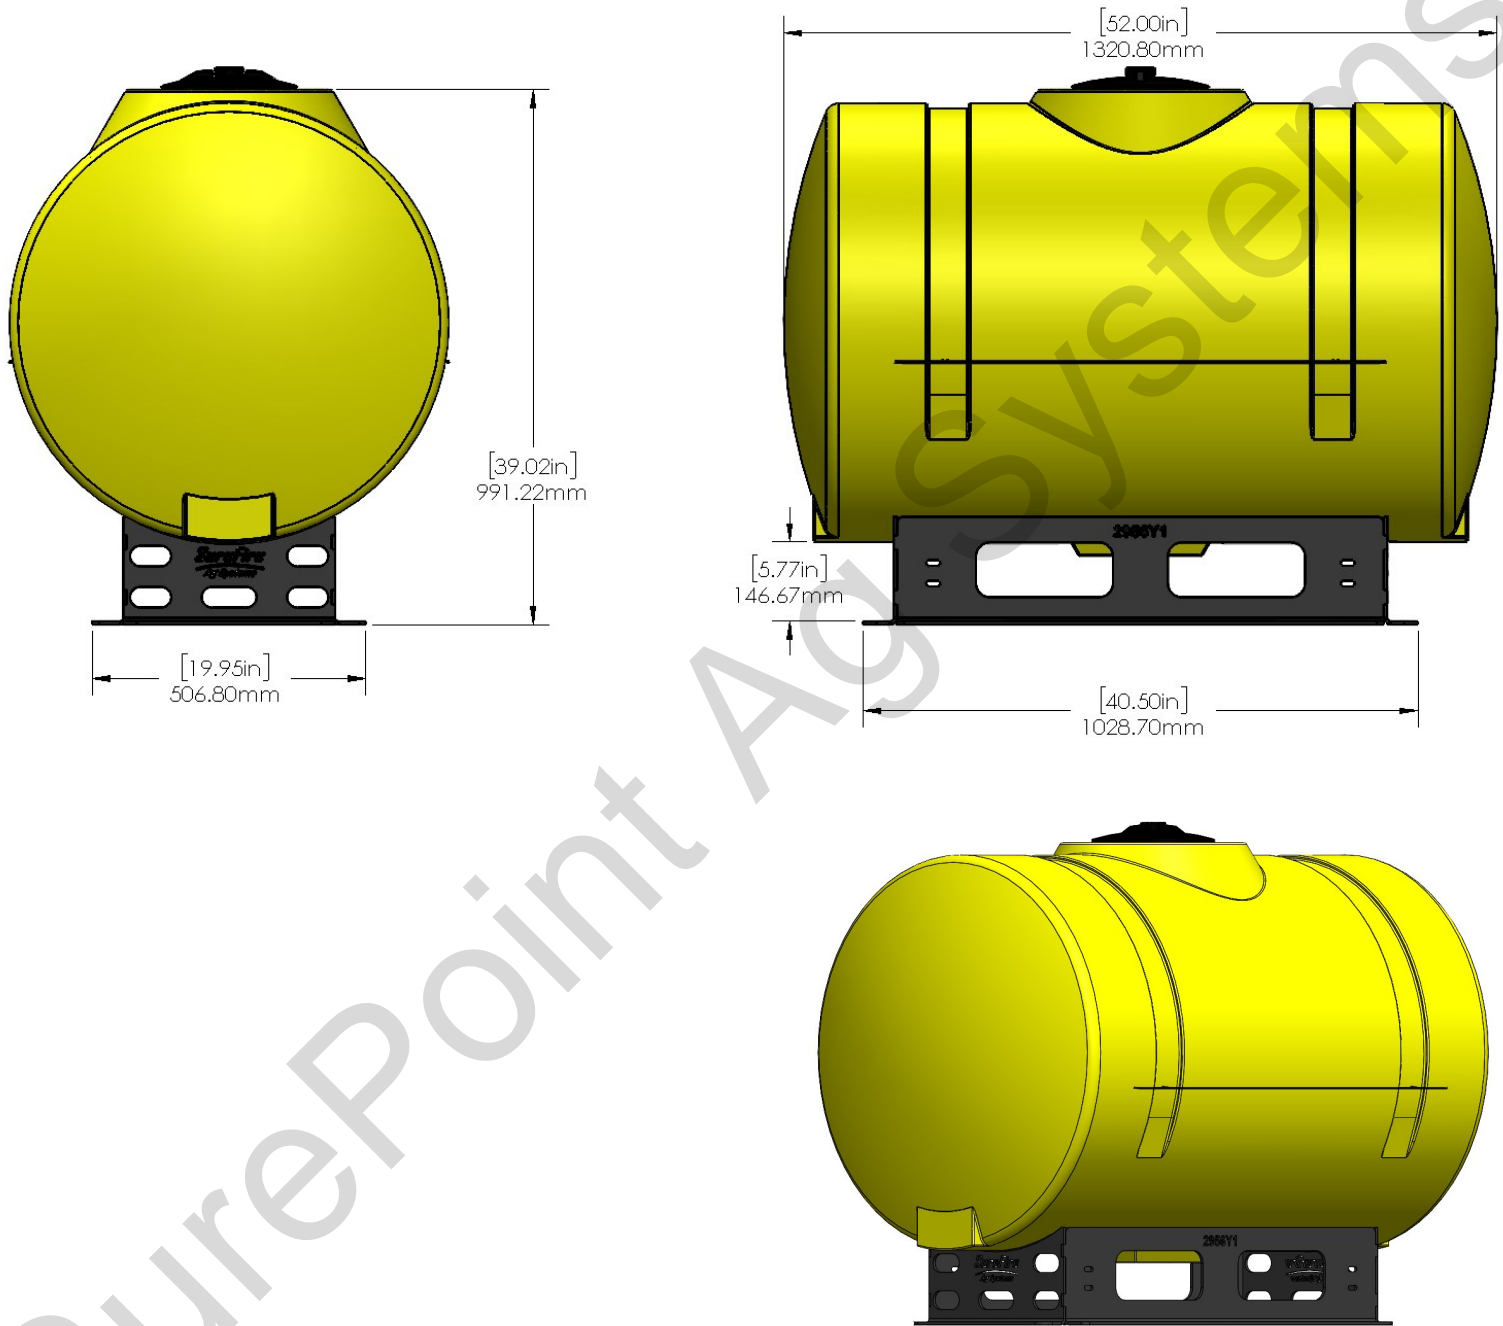

*Kit includes mounting hardware and U-Bolts

530-00-100100

Yellow 150 Gallon Round (32"Ø) Universal Tank Kit with Black Cradle

Part Number	Description
727-02-HZ0150-32-Y	Horizontal Tank - 150 Gal - Yellow
421-2956Y1-BK	110 Gallon Tank Cradle
525-2055	Tank Strap Kit