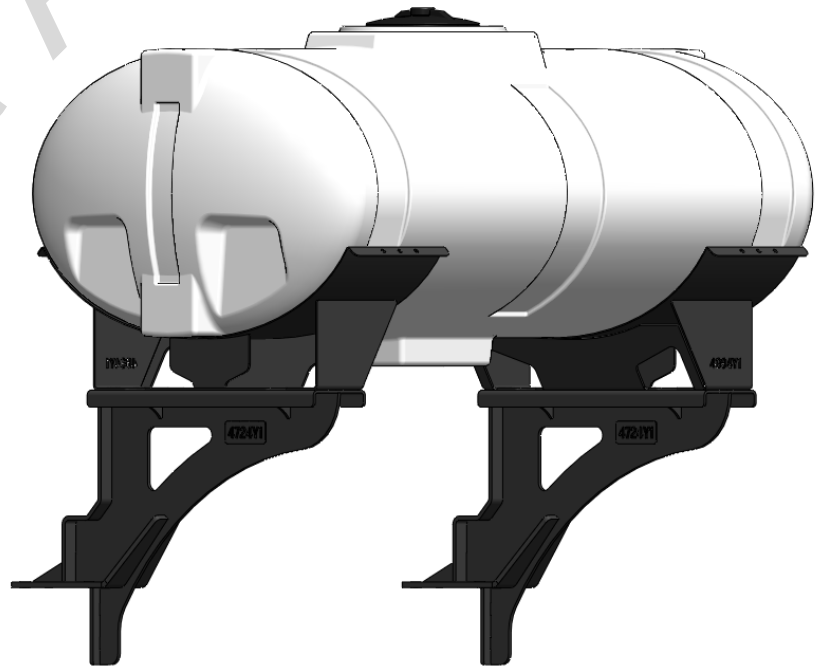

*Kit includes mounting hardware and U-Bolts

530-03-320210

Kinze 3660/3665 (12R/16R) Bulk Fill - Dual 200 Gal Elliptical Wing Tank Kits

Instruction Sheet: 396-5036Y1

B
Kinze

Part Number	Description
727-01-HE0200-41-W	200 Gallon Elliptical Tank
420-4694Y1-BK	200 Gal Elliptical Saddle
420-4724Y1-BK	Kinze Wing Mount Tank Bracket