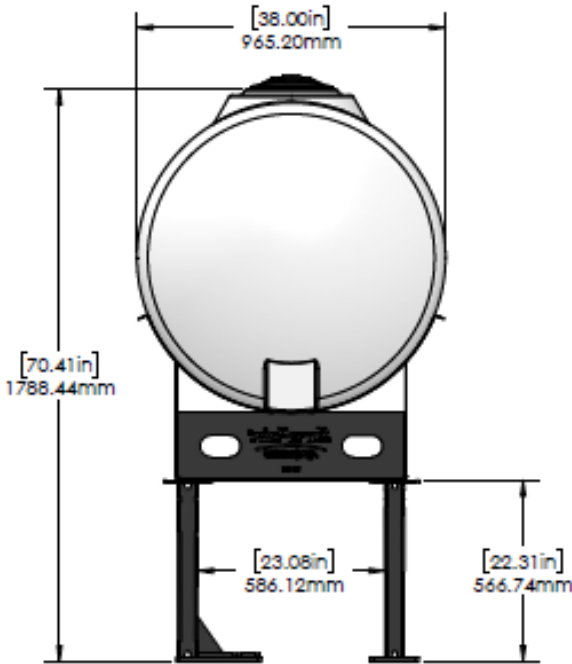

530-02-250500

Case iH 1250/1255 - 300 Gallon Round Hitch Mount Tank Kit (12R/16R Bulk Fill)

Instruction Sheet: 396-2652Y1

Part Number	Description
727-02-HZ0300-38-W	Horizontal Tank - 300 Gal - White
420-1104A1-BK	38" Tank Saddle
420-1106A1-BK	Black 38" 300 Gallon Round Tank Support Sheet
421-3136Y1-BK	22" - 300-500 Gallon Tank Pedestal
421-5159Y1-BK	Case 1250/1255 Rear Tank Pedestal

*Kit includes mounting hardware and U-Bolts