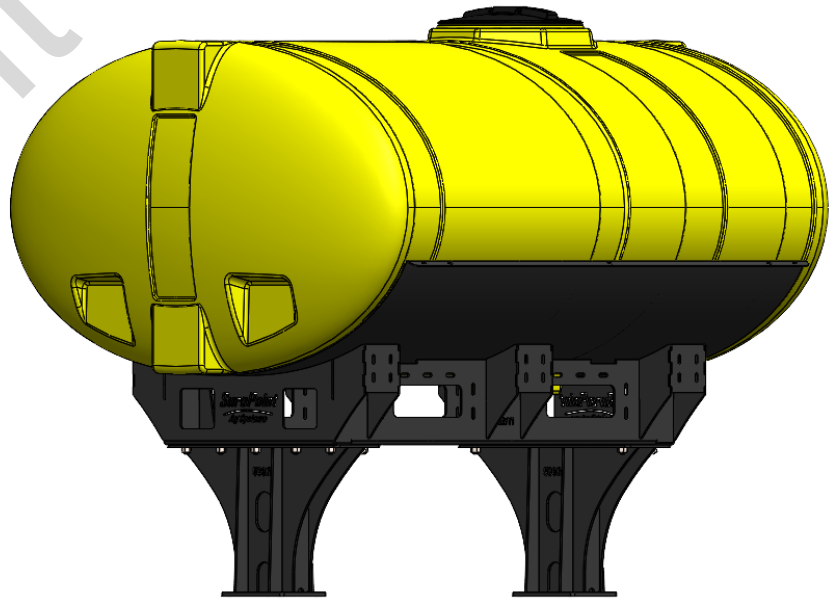

530-01-455775

John Deere DB80 - 750 Gallon Elliptical Hitch Mount Tank Kit

Instruction Sheet: 396-5148Y1

Part Number	Description
727-01-HE0750-69-CS-Y	Elliptical Tank - 750 Gal - Yellow
421-5321Y1-BK	600/750 Gallon Elliptical Tank Cradle
421-5331Y1-BK	18" Tank Pedestal

*Kit includes mounting hardware and U-Bolts