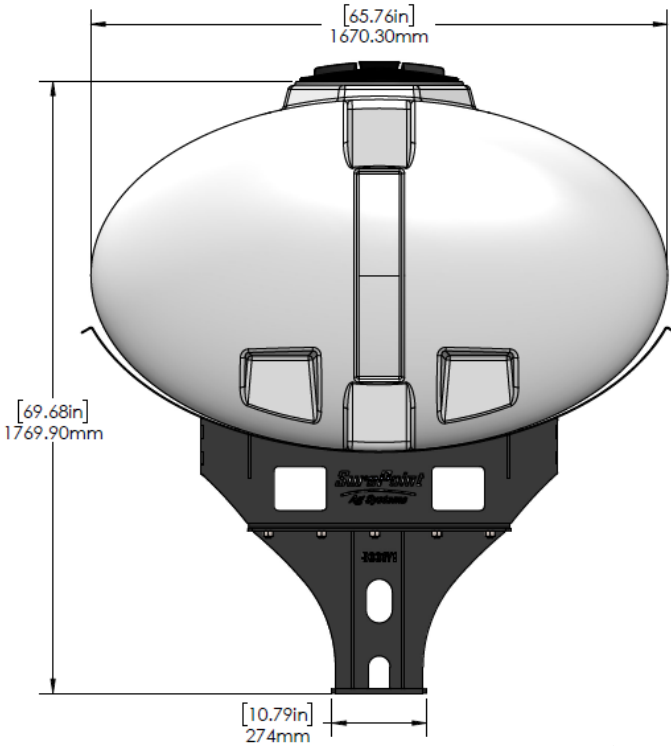

530-00-605100

White 600 Gallon Elliptical Universal Hitch Mount Tank Kit

Part Number	Description
727-01-HE0600-64-CS-W	Elliptical Tank - 600 Gal - White
421-5321Y1-BK	600/750 Gallon Elliptical Tank Cradle
421-5331Y1-BK	18" Tank Pedestal

*Kit includes mounting hardware and U-Bolts