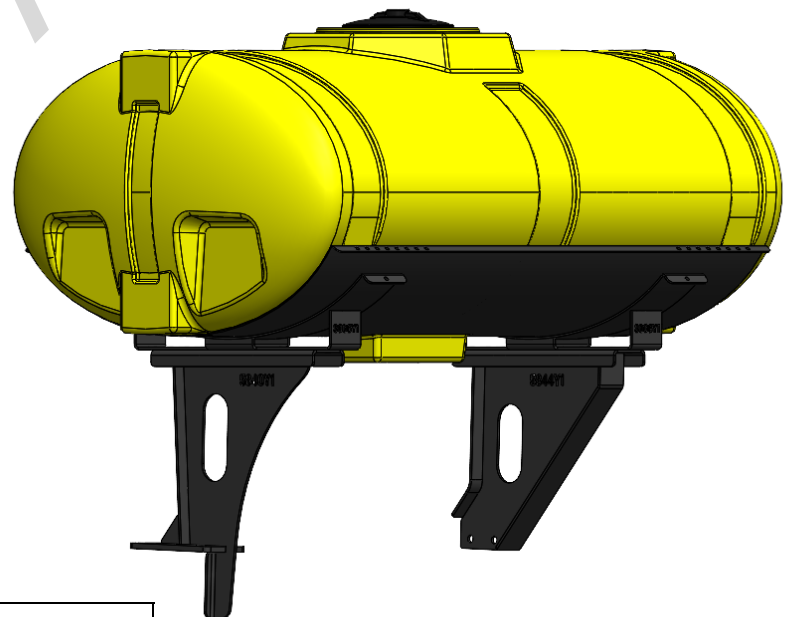

530-01-550575

John Deere 1760/1765NT 12R30 - 200 Gallon Elliptical Wing Mounted Tank Kit

Instruction Sheet: 396-3088Y1

Part Number	Description
727-01-HE0200-41-Y	Elliptical Tank - 200 Gal - Yellow
420-3000Y1-BK	200 Gallon Elliptical Tank Support Sheet
420-3006Y1-BK	200 Gallon Elliptical Tank Saddle
420-5844Y1-BK	JD 1760/1765NT Outer Tank Bracket
420-5840Y1-BK	JD 1760/1765 Inner Tank Bracket

*Kit includes mounting hardware and U-Bolts