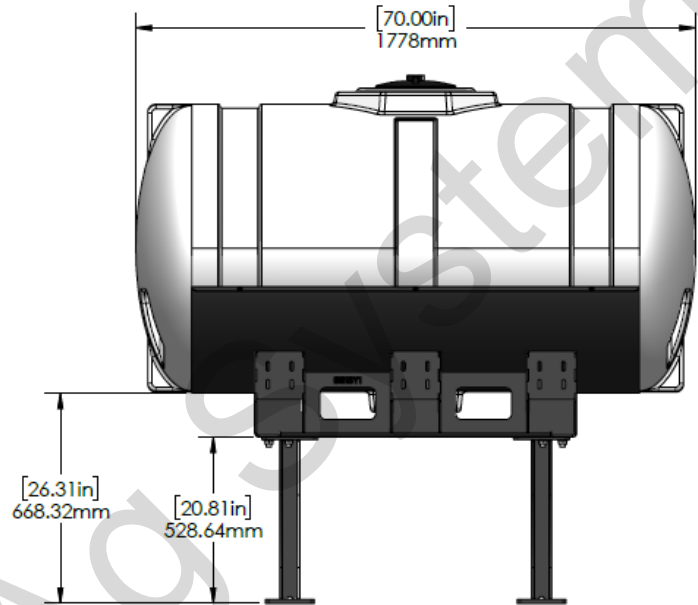

*Kit includes mounting hardware and U-Bolts

530-03-455140

Kinze 4900/4905 (16R) Hitch Mount Tank - 400 Gal Elliptical

Instruction Sheet: 396-4864Y1

B
Kinze

Part Number	Description
727-01-HE0400-57-W	Elliptical Tank - 400 Gal - White
421-6516Y1-BK	400 Gallon Elliptical Tank Cradle
421-6571Y1-BK	20" Light Duty Pedestal