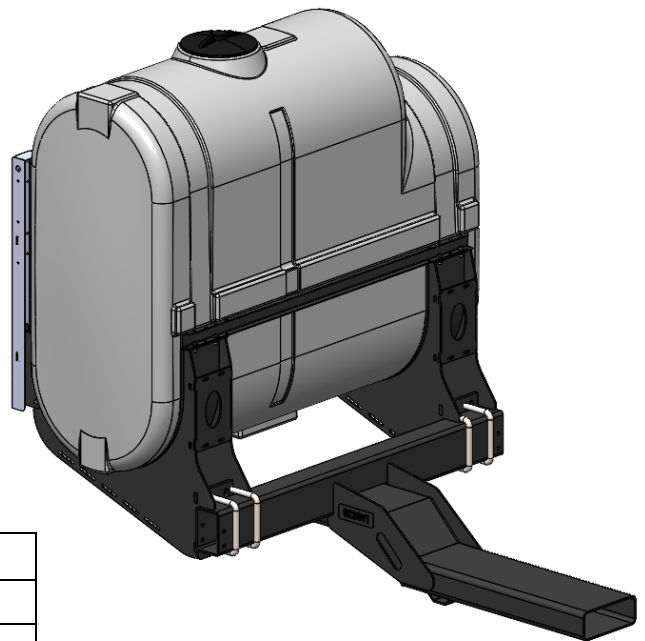

530-04-200250

Fendt Momentum Dual 250 Gallon Cutaway Saddle Tank Kit

Instruction Sheet: 396-5479Y1

Part Number	Description
727-08-CAW0250-24-G	Grey Sidemount Cutaway Tank - 250 Gal
400-5080Y1-BK	Direct To Bar 200 Gal Cutaway Tank Cradle
430-5226Y1-BK	Fendt Momentum Saddle Tank Mount Bar

*Kit includes mounting hardware and U-Bolts