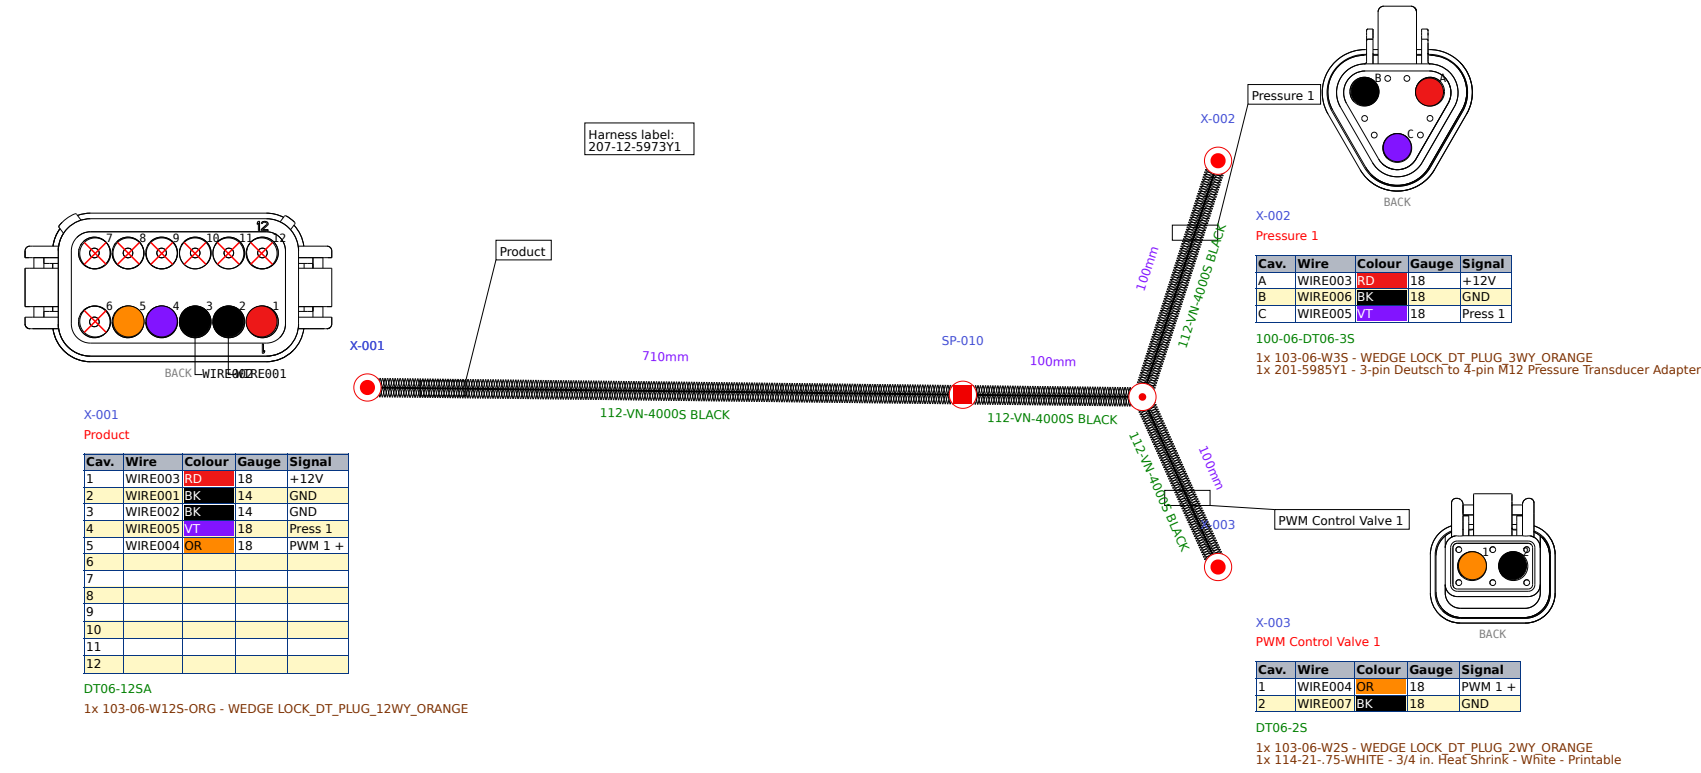

DESCRIPTION
**GFX Row Cleaner
 Single Section Final Harness**

Copyright © SurePoint Ag Systems, Reproduction or use of drawing is not allowed without express written permission from SurePoint Ag

PART NUMBER
207-12-5973Y1

REV
A-01

DRAWN BY
dricker

DRAWN DATE
2023-07-25

MODIFIED BY
Dirk Ricker

MODIFIED DATE
2023-08-31

SHEET
1 OF **1**

SIZE
A

SP-010
Splice

Cav.	Wire	Colour	Gauge	Length (mm)	Signal	Splice Side
X	WIRE001	BK	14	710	GND	A
X	WIRE002	BK	14	710	GND	A
X	WIRE006	BK	18	200	GND	B
X	WIRE007	BK	18	200	GND	B

38mm- 114-31-5-BLACK-DB - 1/2 in. Heat Shrink - Black - Double Wall

Ribbon 1 CCC

Labels

Product
Press1
PWM1

Revisions

A-01	Original Drawing.

DESCRIPTION
GFX Row Cleaner Single Section Final Harness
Copyright © SurePoint Ag Systems, Reproduction or use of drawing is not allowed without express written permission from SurePoint Ag