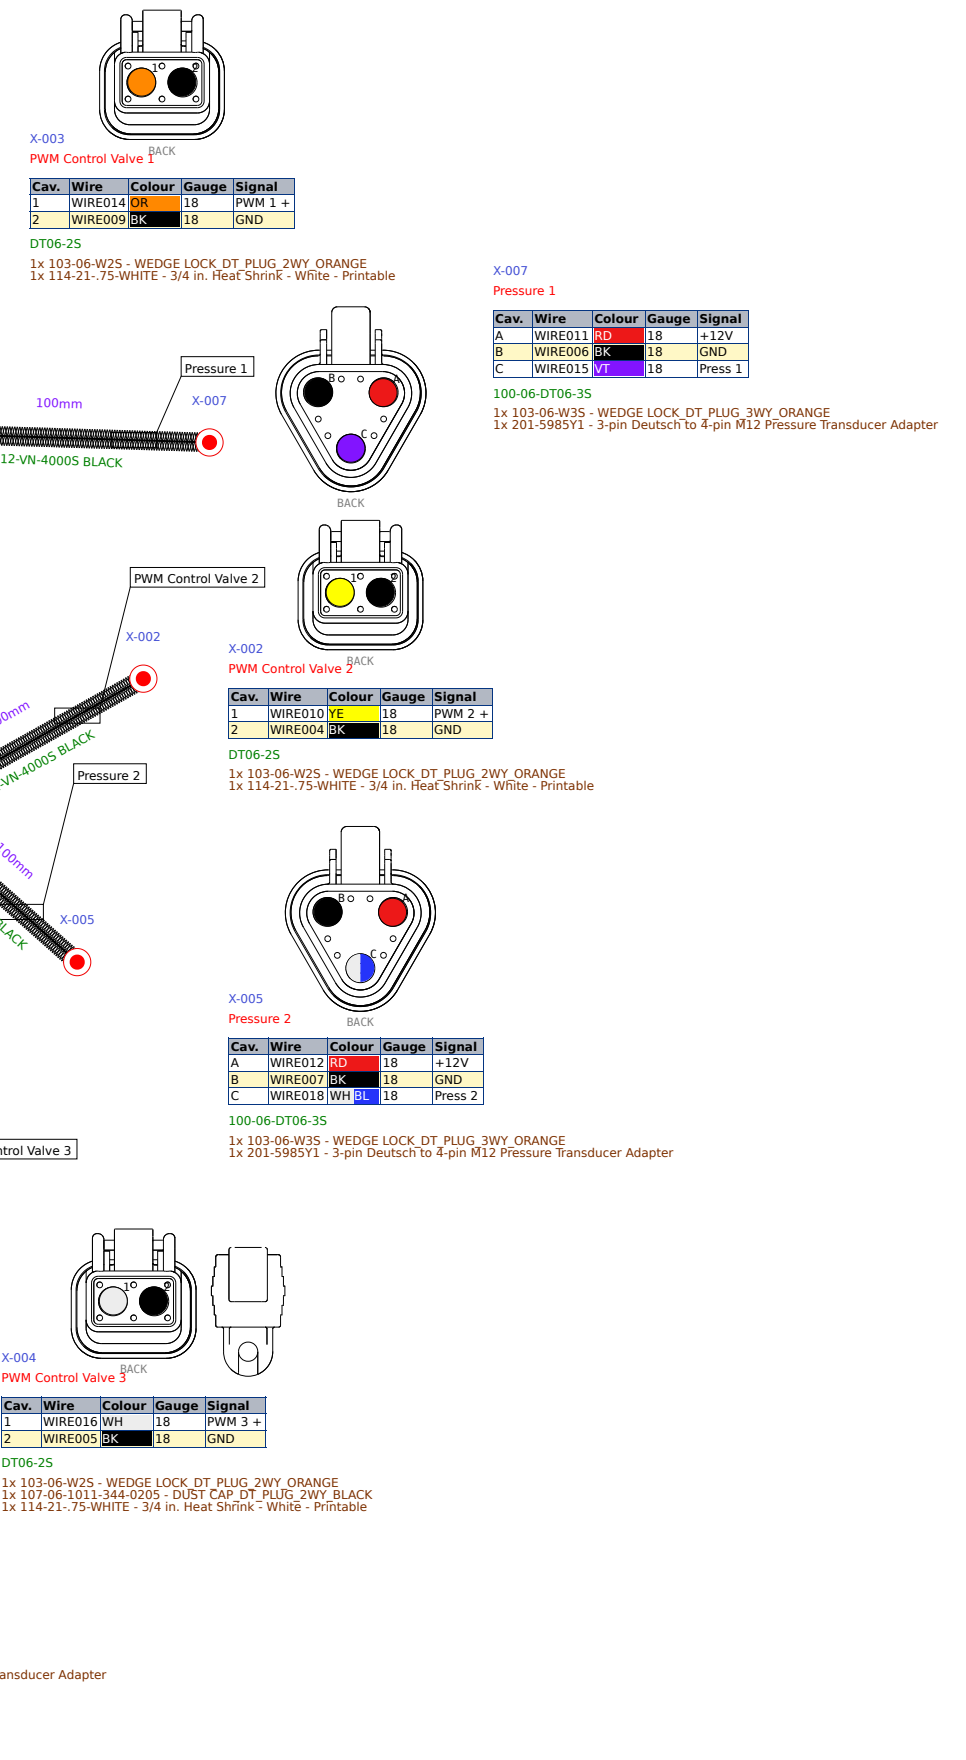

SP-001 Splice

Cav.	Wire	Colour	Gauge	Length (mm)	Signal	Splice Side
X	WIRE003	RD	14	610	+12V	A
	WIRE011	RD	18	300	+12V	B
	WIRE012	RD	18	300	+12V	B
	WIRE013	RD	18	300	+12V	B

SPLICE
38mm- 114-31-375-BLACK-ADHESIVE - 3/8 in. Heat Shrink - Black - Adhesive Lined

SP-010 Splice

Cav.	Wire	Colour	Gauge	Length (mm)	Signal	Splice Side
X	WIRE001	BK	14	610	GND	A
	WIRE002	BK	14	610	GND	A
	WIRE004	BK	18	300	GND	B
	WIRE005	BK	18	300	GND	B
	WIRE006	BK	18	300	GND	B
	WIRE007	BK	18	300	GND	B
	WIRE008	BK	18	300	GND	B
	WIRE009	BK	18	300	GND	B

SPLICE
38mm- 114-31-5-BLACK-DB - 1/2 in. Heat Shrink - Black - Double Wall

X-001 Product

Cav.	Wire	Colour	Gauge	Signal
1	WIRE003	RD	14	+12V
2	WIRE001	BK	14	GND
3	WIRE002	BK	14	GND
4	WIRE015	VT	18	Press 1
5	WIRE014	OR	18	PWM 1 +
6	WIRE018	WH	18	Press 2
7	WIRE010	YE	18	PWM 2 +
8	WIRE017	WH	18	Press 3
9	WIRE016	WH	18	PWM 3 +
10				
11				
12				

100-06-DT06-12SA
1x 103-06-W12S-ORG - WEDGE LOCK_DT_PLUG_12WY_ORANGE
1x 114-21-.75-WHITE - 3/4 in. Heat Shrink - White - Printable

Required Testers

Labels

Product
Press1
Press2
Press3
PWM1
PWM2
PWM3

Revisions

Revision	Description
A-01	Original Drawing.

X-006 Pressure 3

Cav.	Wire	Colour	Gauge	Signal
A	WIRE013	RD	18	+12V
B	WIRE008	BK	18	GND
C	WIRE017	WH	18	Press 3

100-06-DT06-3S
1x 103-06-W3S - WEDGE LOCK_DT_PLUG_3WY_ORANGE
1x 1011-345-0305 - DUST CAP_DT_PLUG_3WY_BLACK
1x 201-5985Y1 - 3-pin Deutsch to 4-pin M12 Pressure Transducer Adapter

Cap With Dust Plug and add 201-5985 adapter to bag

X-003 PWM Control Valve 1

Cav.	Wire	Colour	Gauge	Signal
1	WIRE014	OR	18	PWM 1 +
2	WIRE009	BK	18	GND

DT06-2S
1x 103-06-W2S - WEDGE LOCK_DT_PLUG_2WY_ORANGE
1x 114-21-.75-WHITE - 3/4 in. Heat Shrink - White - Printable

X-007 Pressure 1

Cav.	Wire	Colour	Gauge	Signal
A	WIRE011	RD	18	+12V
B	WIRE006	BK	18	GND
C	WIRE015	VT	18	Press 1

100-06-DT06-3S
1x 103-06-W3S - WEDGE LOCK_DT_PLUG_3WY_ORANGE
1x 201-5985Y1 - 3-pin Deutsch to 4-pin M12 Pressure Transducer Adapter

X-002 PWM Control Valve 2

Cav.	Wire	Colour	Gauge	Signal
1	WIRE010	YE	18	PWM 2 +
2	WIRE004	BK	18	GND

DT06-2S
1x 103-06-W2S - WEDGE LOCK_DT_PLUG_2WY_ORANGE
1x 114-21-.75-WHITE - 3/4 in. Heat Shrink - White - Printable

X-005 Pressure 2

Cav.	Wire	Colour	Gauge	Signal
A	WIRE012	RD	18	+12V
B	WIRE007	BK	18	GND
C	WIRE018	WH	18	Press 2

100-06-DT06-3S
1x 103-06-W3S - WEDGE LOCK_DT_PLUG_3WY_ORANGE
1x 201-5985Y1 - 3-pin Deutsch to 4-pin M12 Pressure Transducer Adapter

X-004 PWM Control Valve 3

Cav.	Wire	Colour	Gauge	Signal
1	WIRE016	WH	18	PWM 3 +
2	WIRE005	BK	18	GND

DT06-2S
1x 103-06-W2S - WEDGE LOCK_DT_PLUG_2WY_ORANGE
1x 107-06-1011-344-0205 - DUST CAP_DT_PLUG_2WY_BLACK
1x 114-21-.75-WHITE - 3/4 in. Heat Shrink - White - Printable

DESCRIPTION
**GFX Row Cleaner
3 Section Final Harness**
Copyright © SurePoint Ag Systems, Reproduction or use of drawing is not allowed without express written permission from SurePoint Ag

PART NUMBER
207-12-5919Y1

MODIFIED BY
Dirk Ricker

REV
A-01

DRAWN BY
mfrtiz

MODIFIED DATE
2023-08-31

DRAWN DATE
2023-06-14

SHEET
1 OF 3

UNITS
mm

SIZE
B