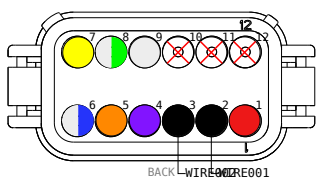

SP-001 Splice

Cav.	Wire	Colour	Gauge	Length (mm)	Signal	Splice Side
X	WIRE003	RD	14	610	+12V	A
	WIRE011	RD	18	300	+12V	B
	WIRE012	RD	18	300	+12V	B
	WIRE013	RD	18	300	+12V	B

SPLICE
38mm- 114-31-375-BLACK-ADHESIVE - 3/8 in. Heat Shrink - Black - Adhesive Lined

SP-010 Splice

Cav.	Wire	Colour	Gauge	Length (mm)	Signal	Splice Side
X	WIRE001	BK	14	610	GND	A
	WIRE002	BK	14	610	GND	A
	WIRE004	BK	18	300	GND	B
	WIRE005	BK	18	300	GND	B
	WIRE006	BK	18	300	GND	B
	WIRE007	BK	18	300	GND	B
	WIRE008	BK	18	300	GND	B
	WIRE009	BK	18	300	GND	B

SPLICE
38mm- 114-31-5-BLACK-DB - 1/2 in. Heat Shrink - Black - Double Wall

X-001 Product

Cav.	Wire	Colour	Gauge	Signal
1	WIRE003	RD	14	+12V
2	WIRE001	BK	14	GND
3	WIRE002	BK	14	GND
4	WIRE015	VT	18	Press 1
5	WIRE014	OR	18	PWM 1 +
6	WIRE018	WH	18	Press 2
7	WIRE010	YE	18	PWM 2 +
8	WIRE017	WH	18	Press 3
9	WIRE016	WH	18	PWM 3 +
10				
11				
12				

100-06-DT06-12SA
1x 103-06-W12S-ORG - WEDGE LOCK_DT_PLUG_12WY_ORANGE
1x 114-21-.75-WHITE - 3/4 in. Heat Shrink - White - Printable

Required Testers

Labels

Product
Press1
Press2
Press3
PWM1
PWM2
PWM3

Revisions

Revision	Description
A-01	Original Drawing.