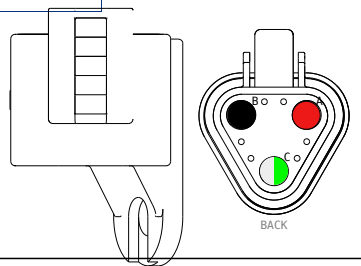

100-06-DT06-12SA
1x 103-06-W12S-ORG - WEDGE LOCK_DT_PLUG_12WY_ORANGE
1x 114-21-.75-WHITE - 3/4 in. Heat Shrink - White - Printable

Required Testers

Labels

Product
Press1
Press2
Press3
PWM1
PWM2
PWM3

Revisions

Revision	Description
A-01	Original Drawing.

X-006 Pressure 3

Cav.	Wire	Colour	Gauge	Signal
A	WIRE013	RD	18	+12V
B	WIRE008	BK	18	GND
C	WIRE017	WH	18	Press 3

100-06-DT06-3S
1x 103-06-W3S - WEDGE LOCK_DT_PLUG_3WY_ORANGE
1x 1011-345-0305 - DUST CAP_DT_PLUG_3WY_BLACK
1x 201-5985Y1 - 3-pin Deutsch to 4-pin M12 Pressure Transducer Adapter